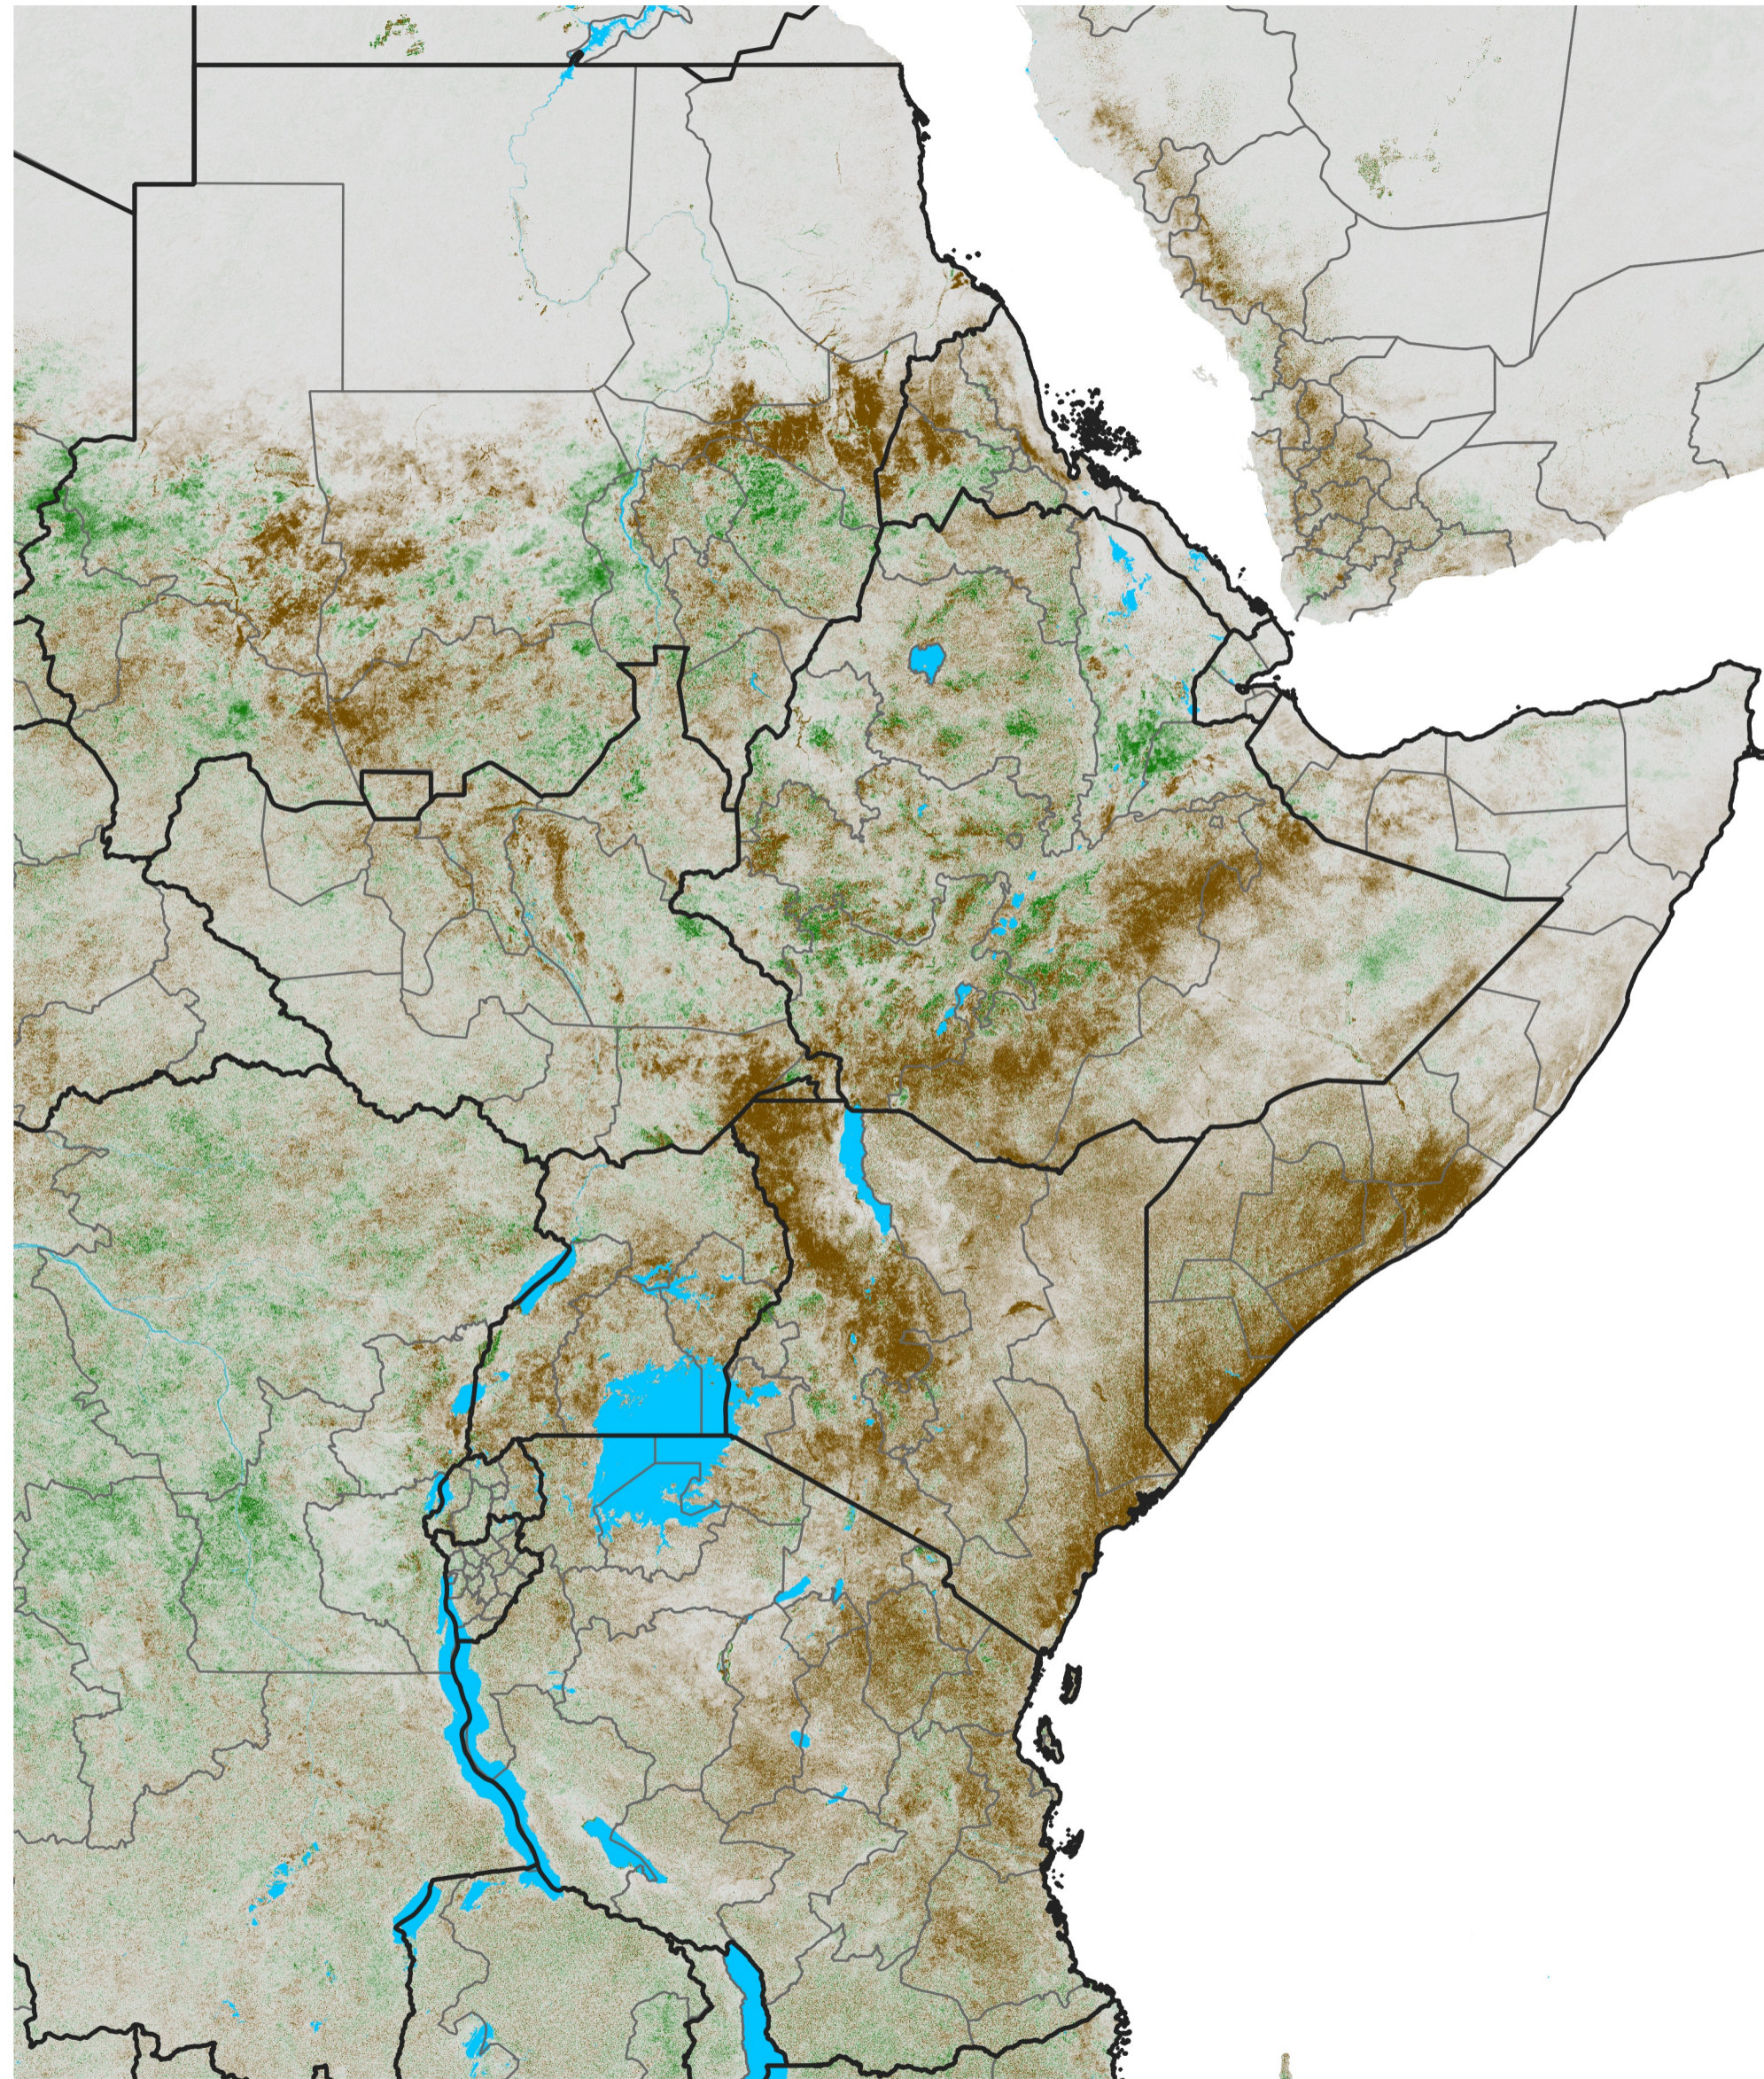

East Africa NDVI Difference

2021 minus 2020

Period 47 / Aug 16 - 25, 2021

NDVI Difference

< -0.3 -0.2 -0.1 -0.05 0.05 0.1 0.2 >0.3

Negative

No Difference

Positive