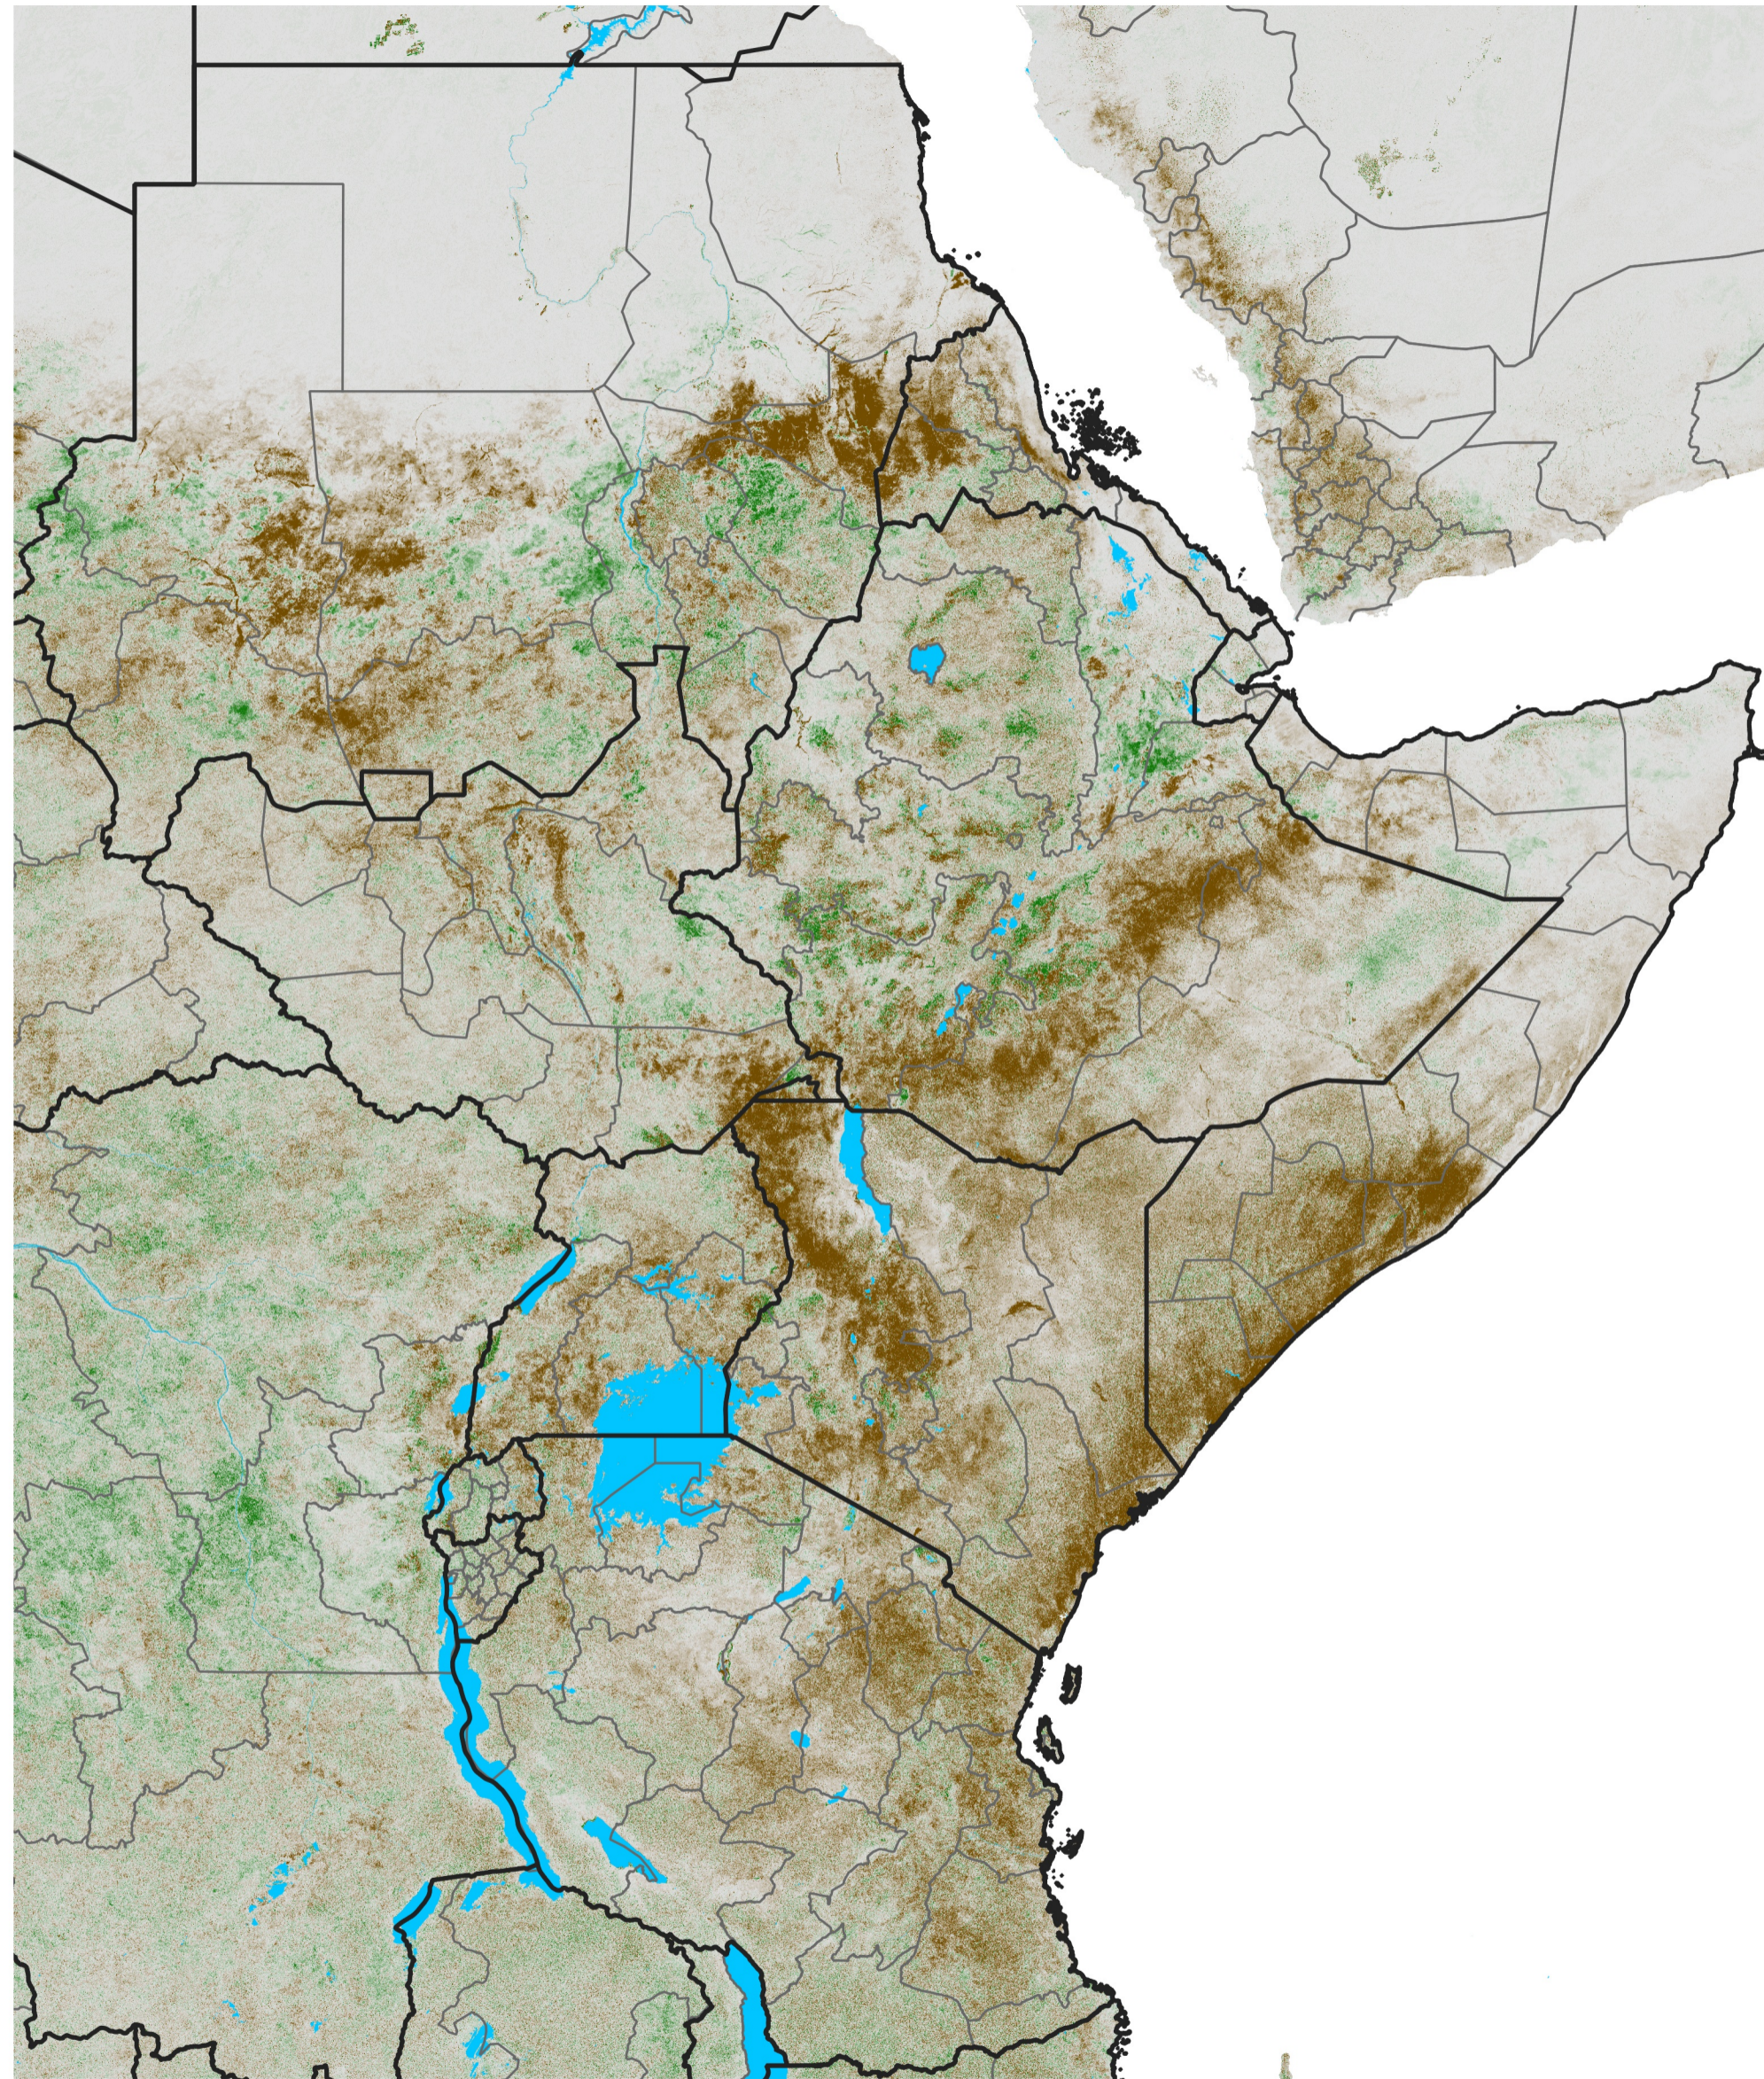

# East Africa NDVI Difference

2021 minus 2020

Period 48 / Aug 21 - 31, 2021

## NDVI Difference

< -0.3   -0.2   -0.1   -0.05   0.05   0.1   0.2   >0.3

Negative

No Difference

Positive