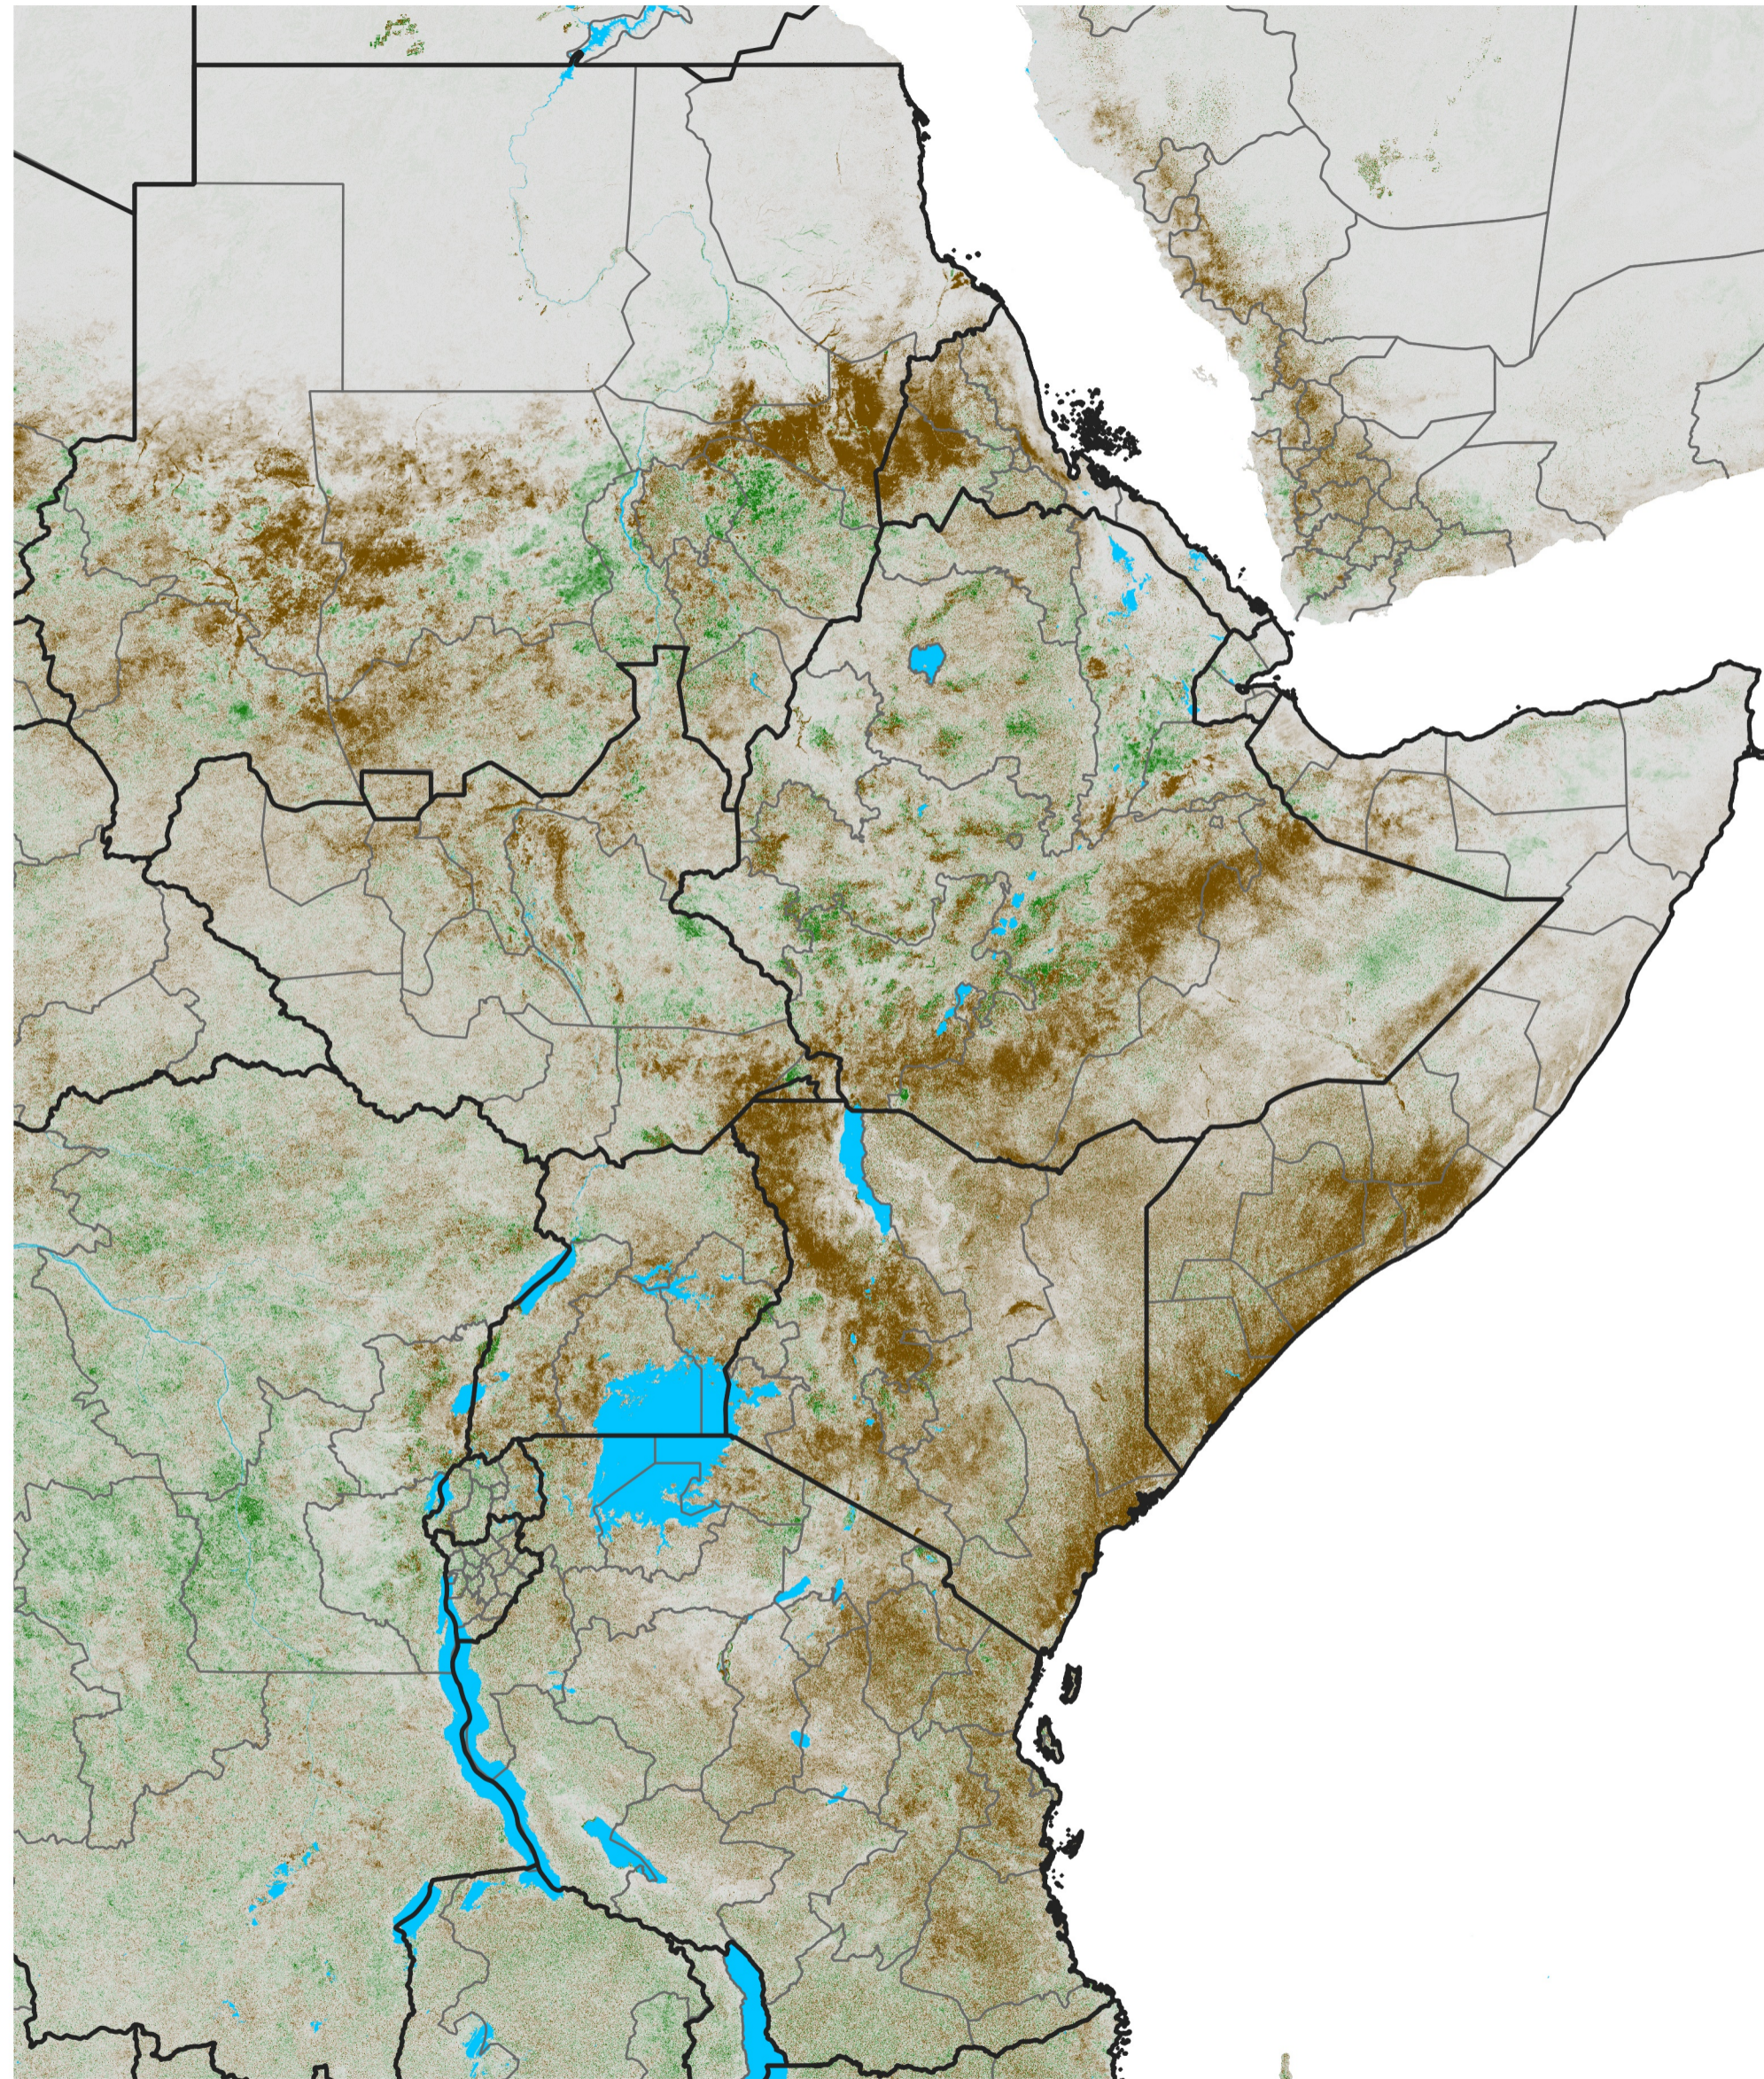

# East Africa NDVI Difference

2021 minus 2020

Period 49 / Aug 26 - Sep 05, 2021

## NDVI Difference

< -0.3   -0.2   -0.1   -0.05   0.05   0.1   0.2   > 0.3

Negative

No Difference

Positive