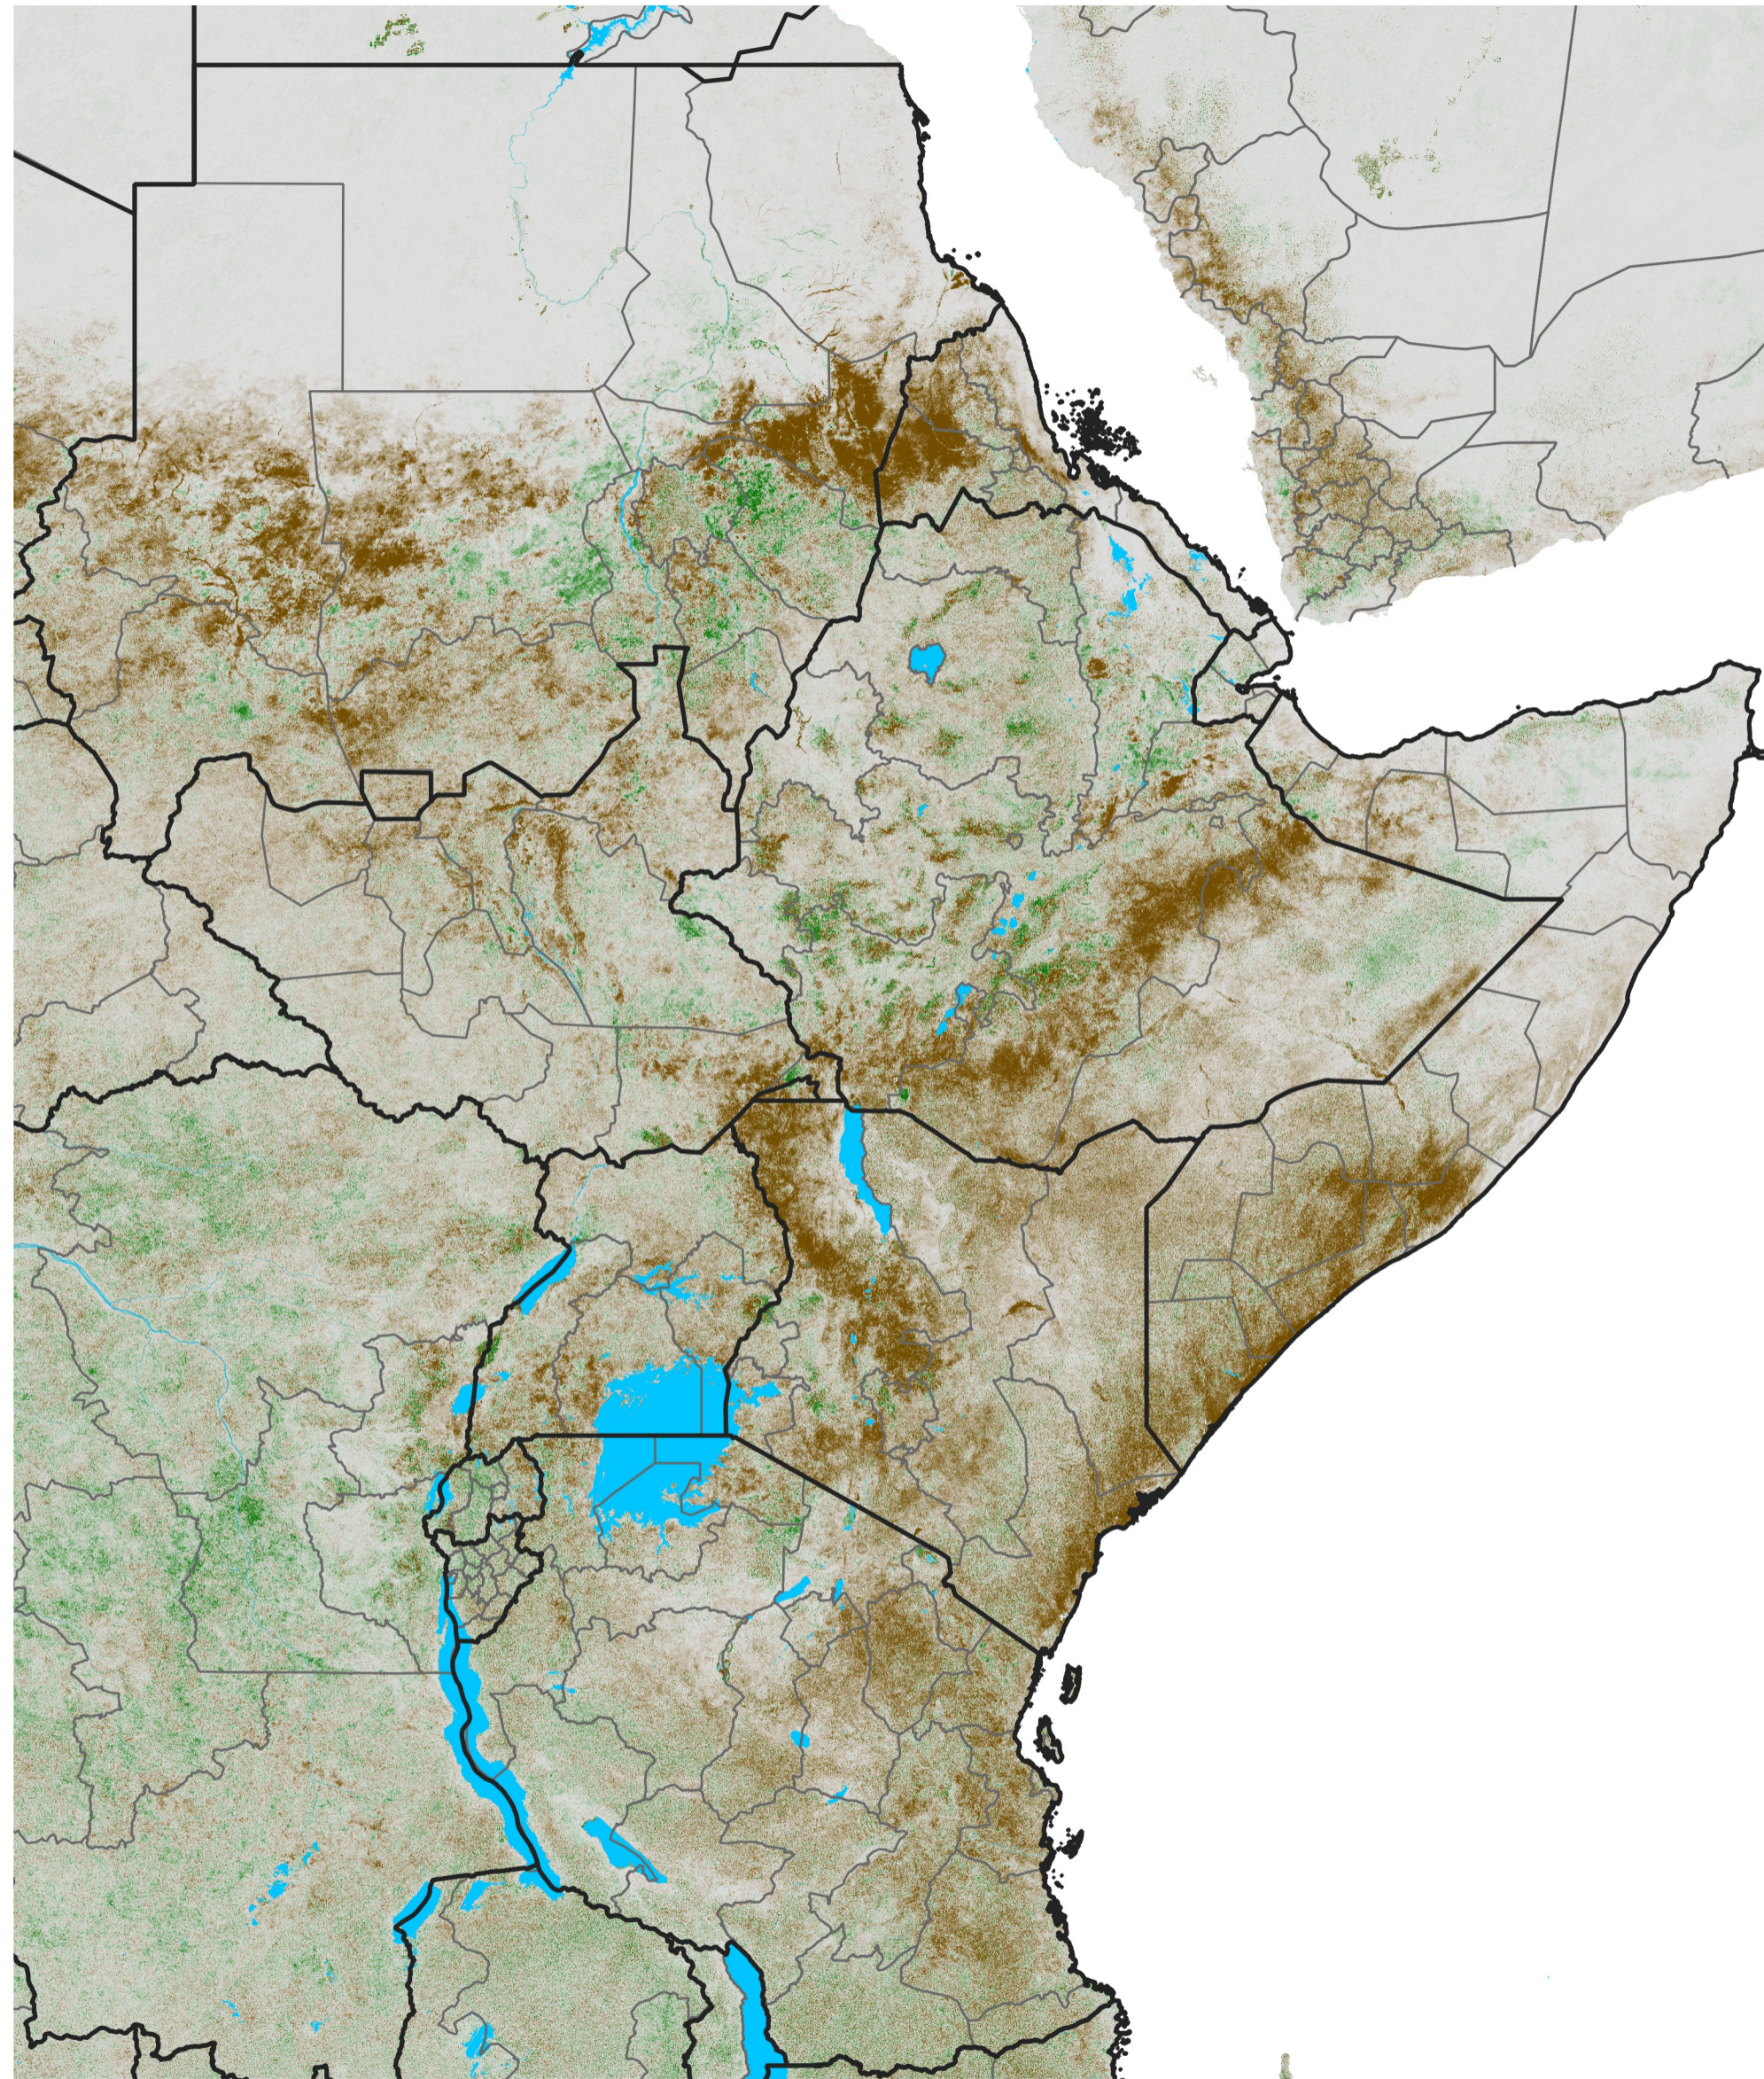

East Africa NDVI Difference

2021 minus 2020

Period 50 / Sep 01 - 10, 2021

NDVI Difference

< -0.3 -0.2 -0.1 -0.05 0.05 0.1 0.2 >0.3

Negative

No Difference

Positive