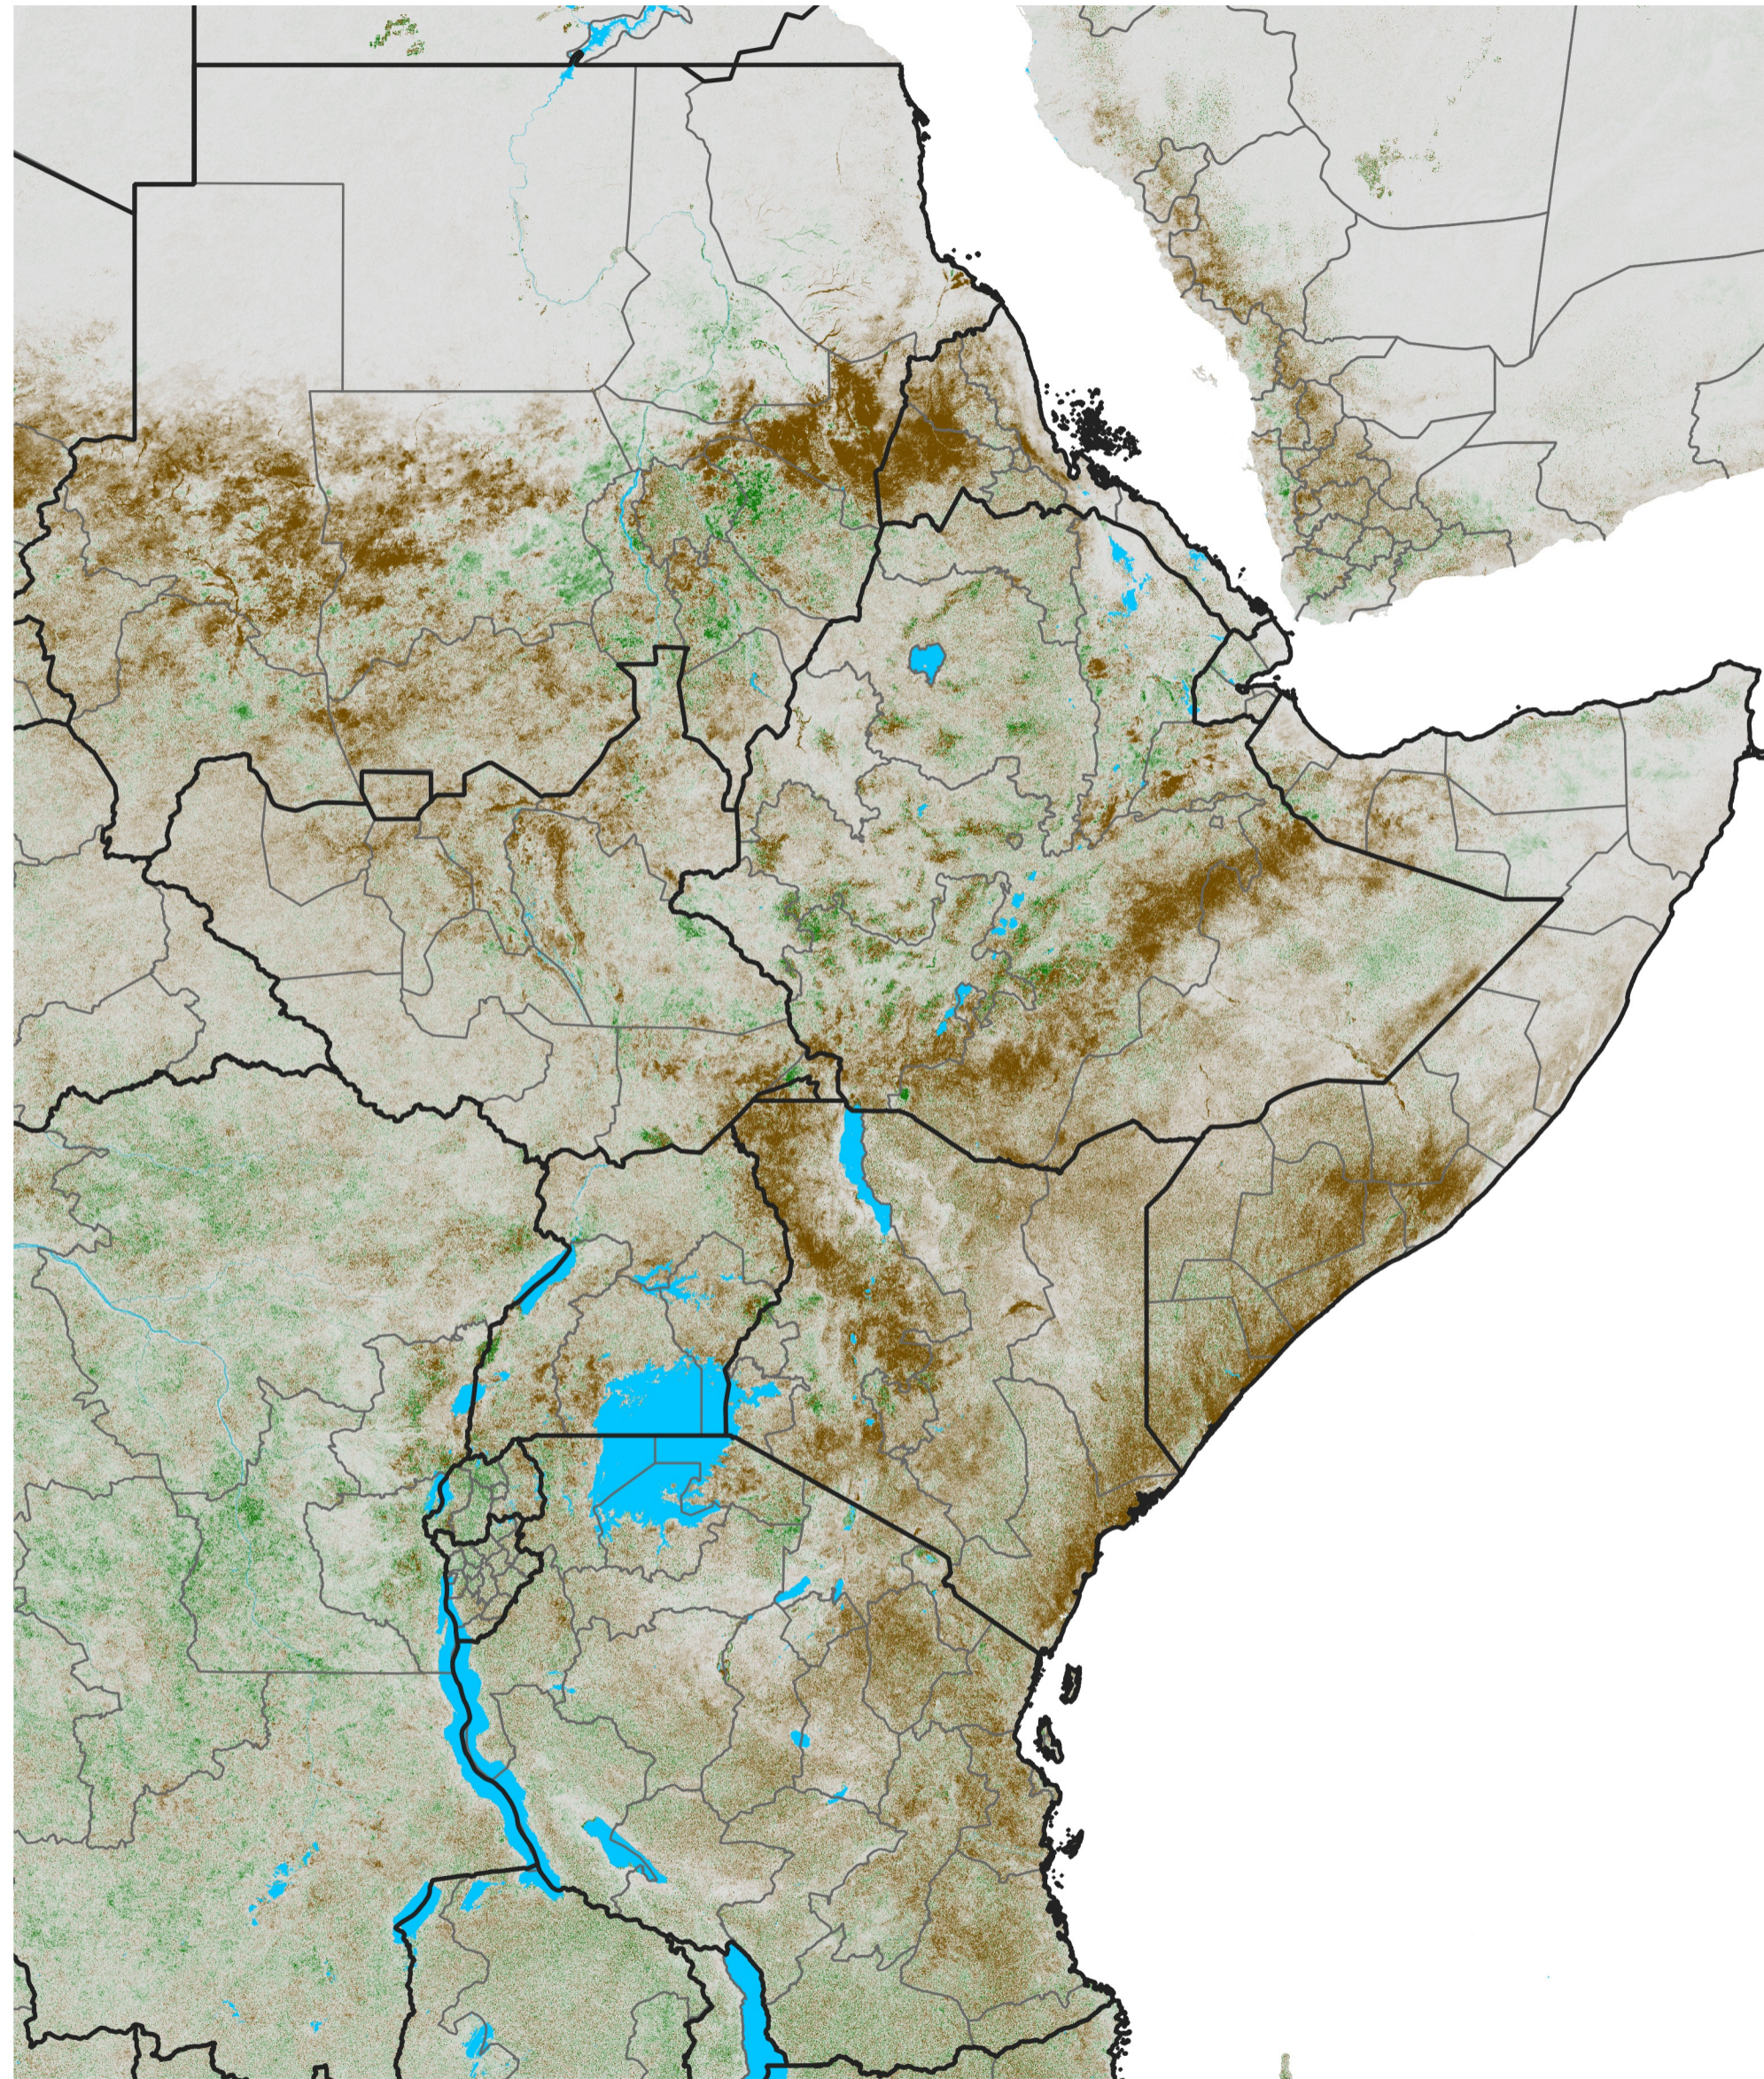

# East Africa NDVI Difference

2021 minus 2020

Period 51 / Sep 06 - 15, 2021

## NDVI Difference

< -0.3   -0.2   -0.1   -0.05   0.05   0.1   0.2   >0.3

Negative

No Difference

Positive