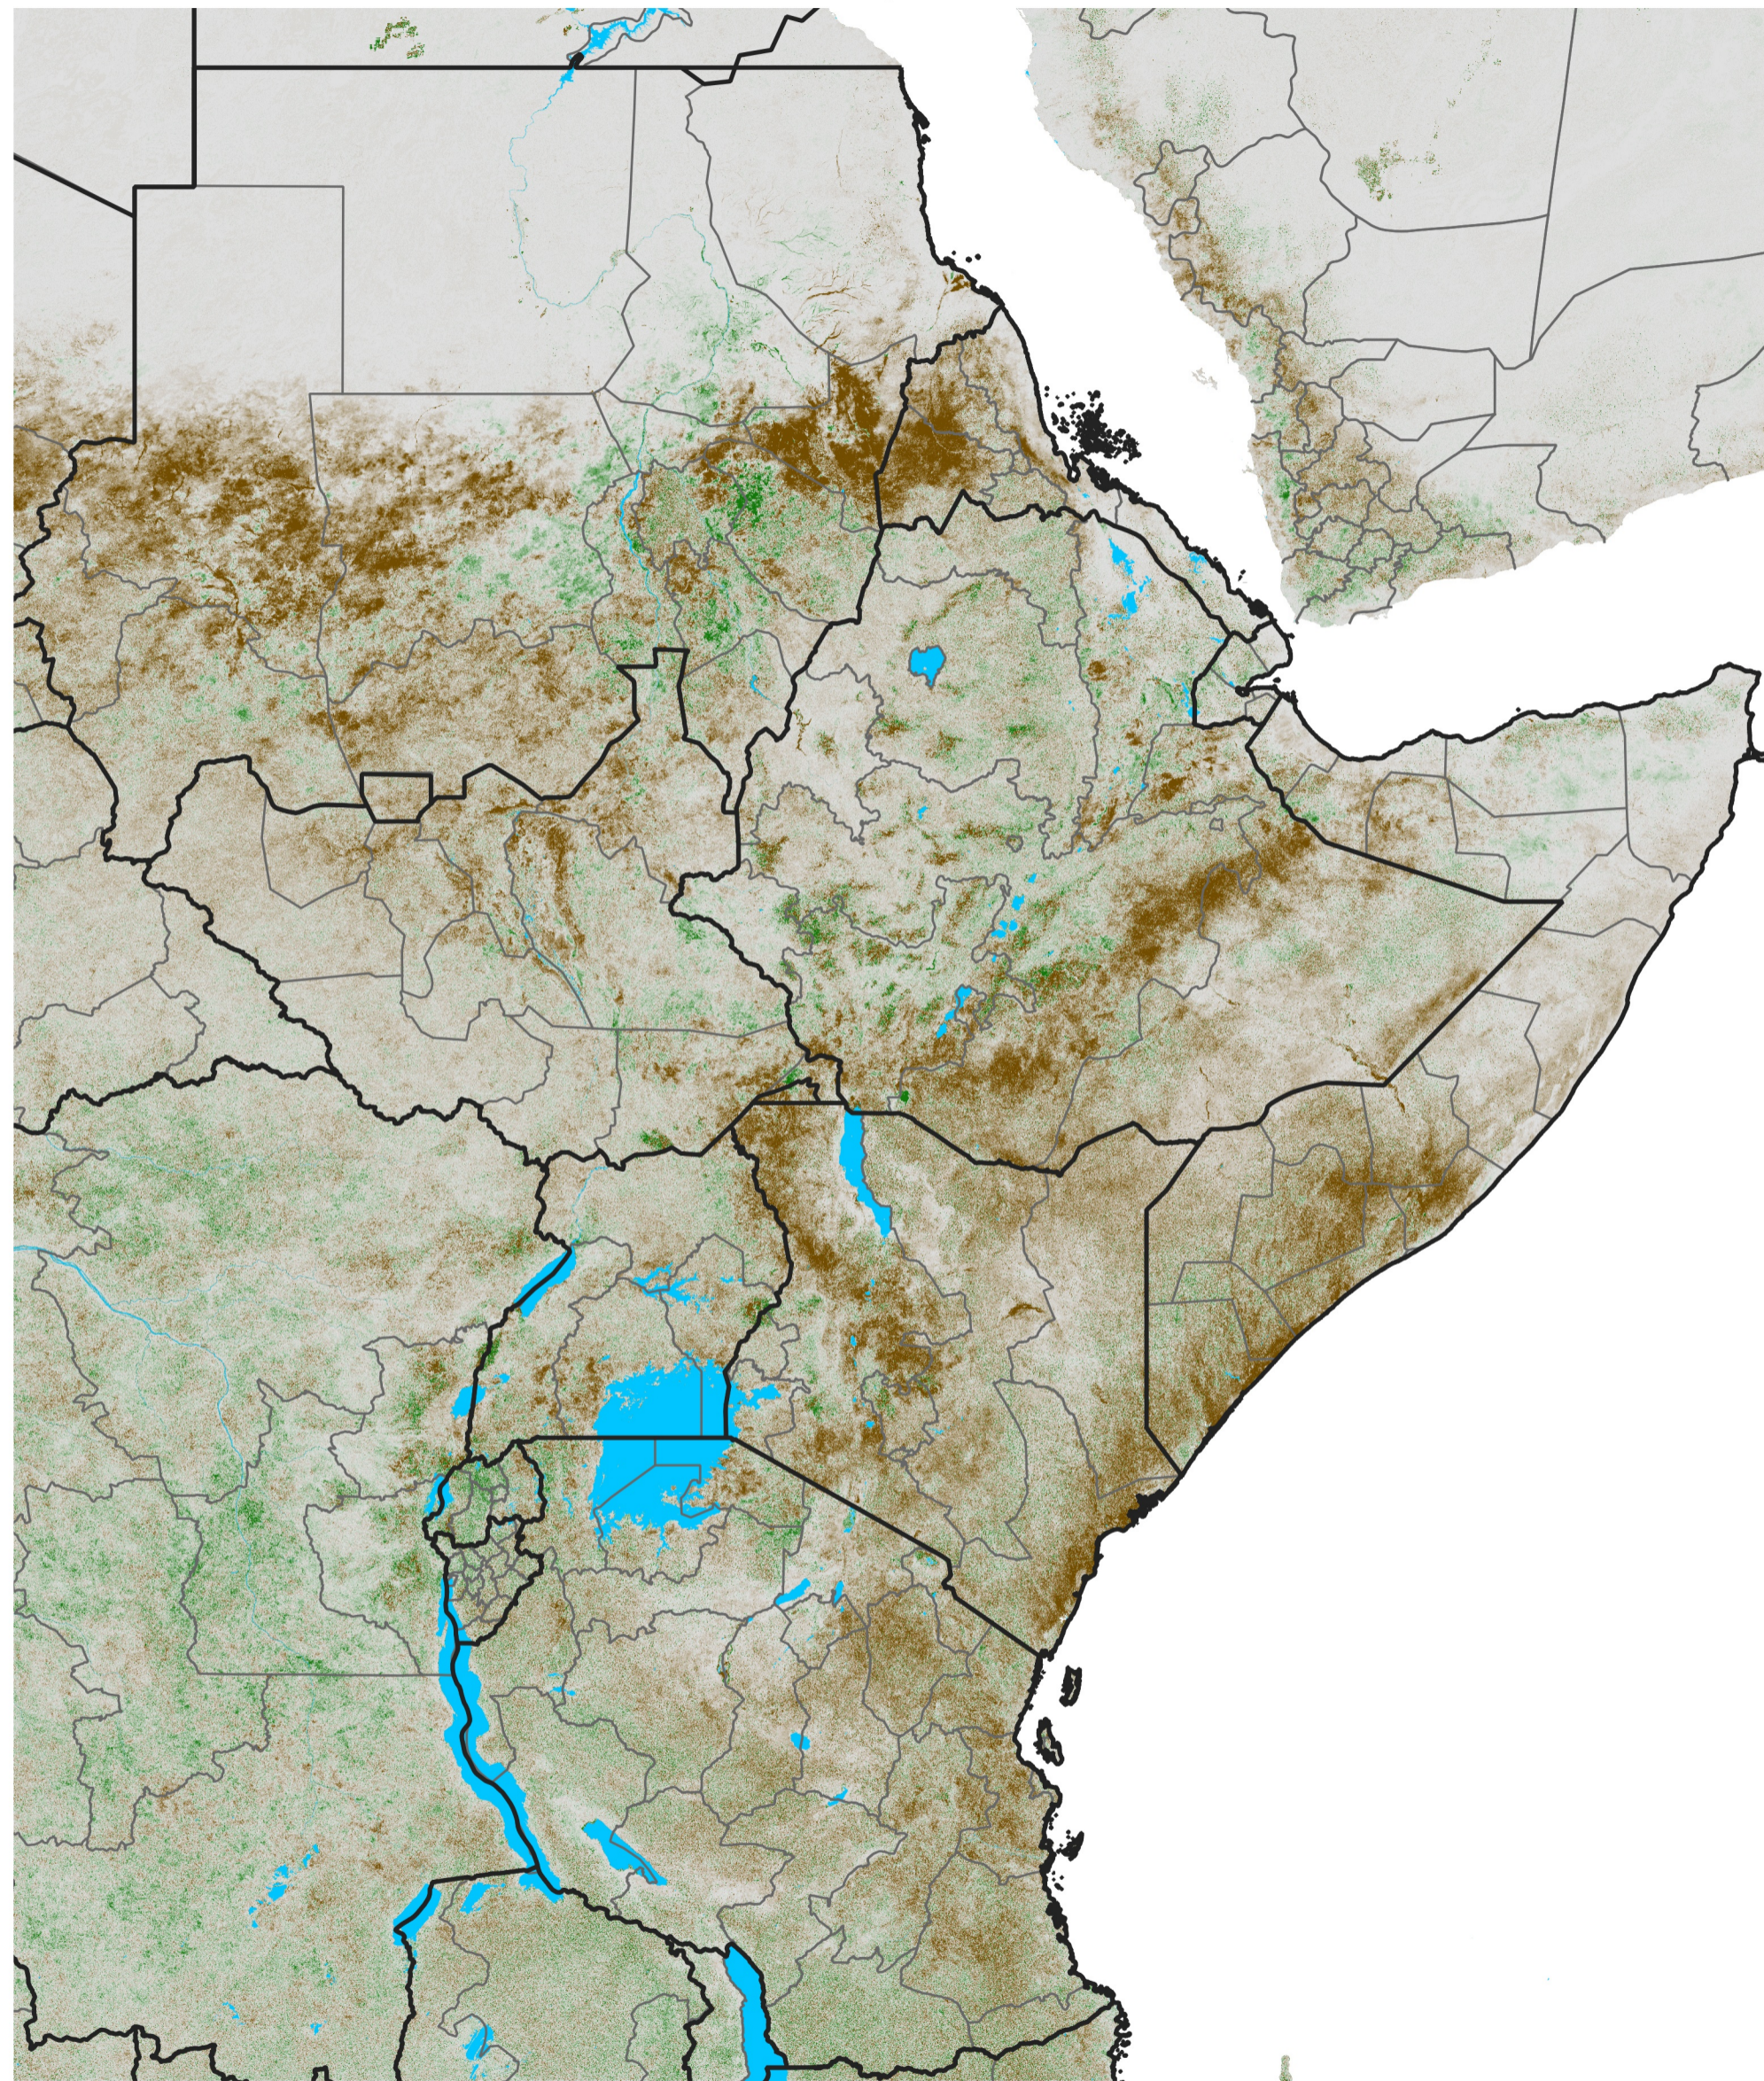

East Africa NDVI Difference

2021 minus 2020

Period 52 / Sep 11 - 20, 2021

NDVI Difference

< -0.3 -0.2 -0.1 -0.05 0.05 0.1 0.2 >0.3

Negative

No Difference

Positive