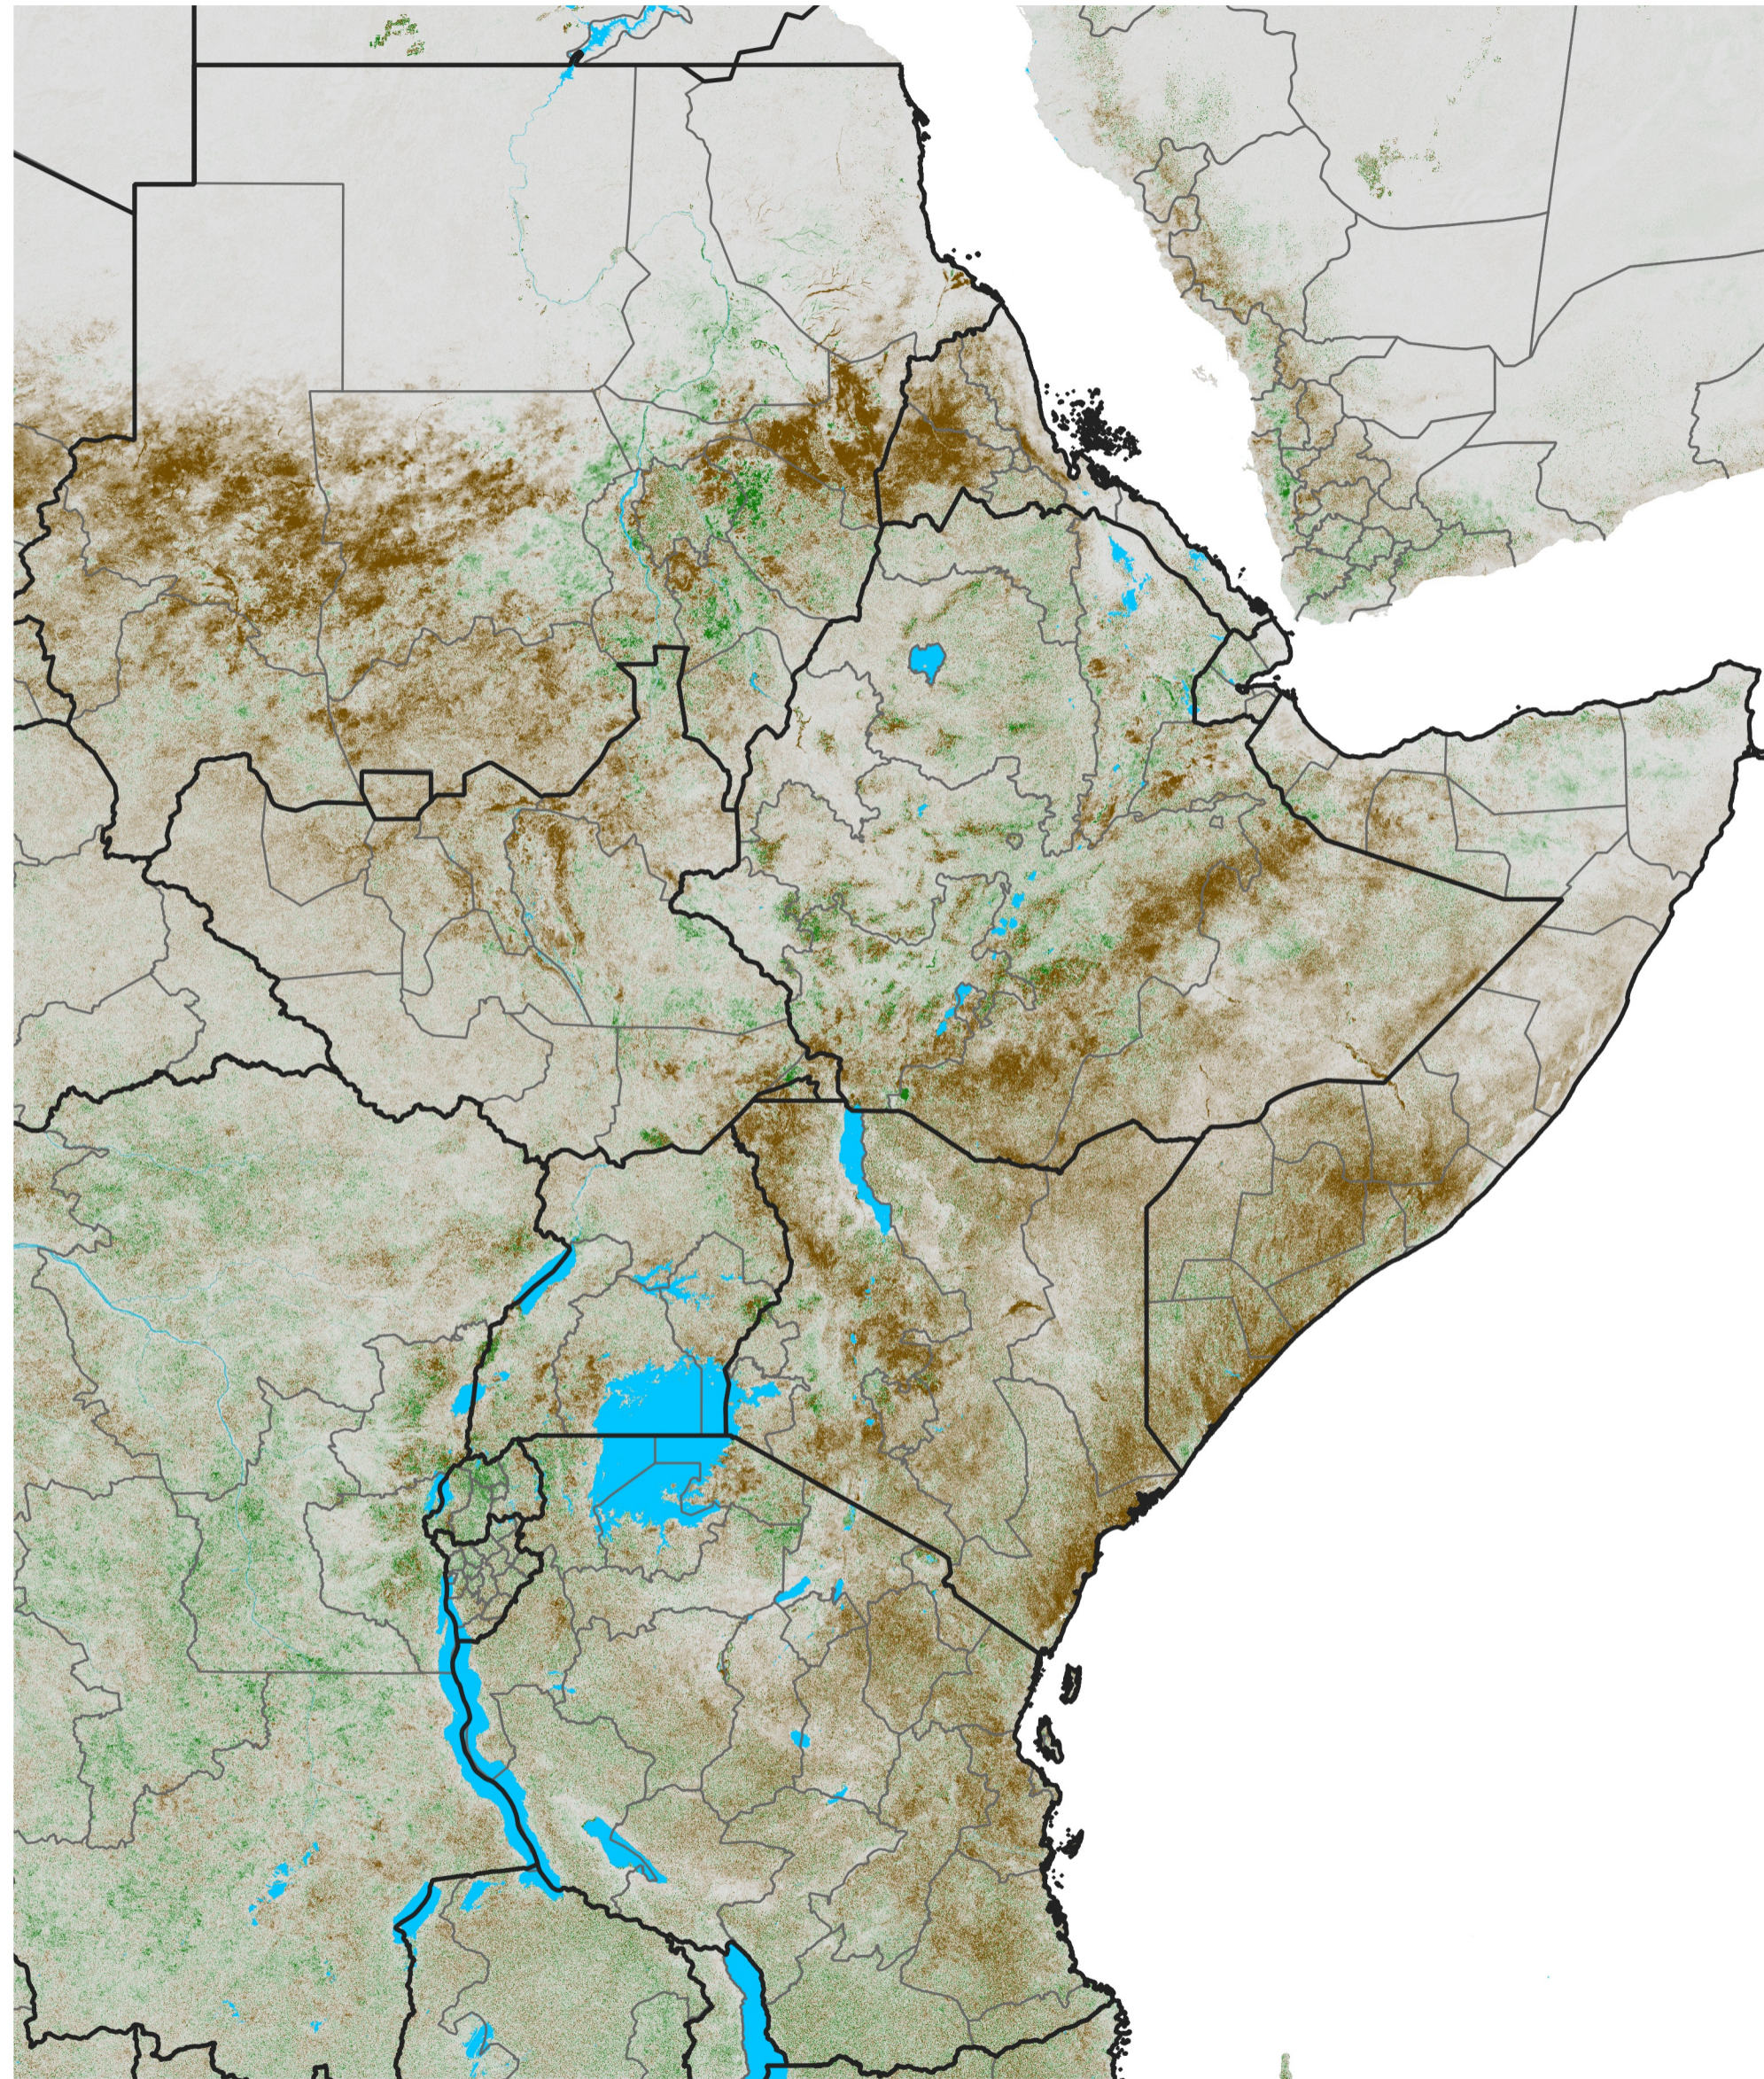

East Africa NDVI Difference

2021 minus 2020

Period 53 / Sep 16 - 25, 2021

NDVI Difference

< -0.3 -0.2 -0.1 -0.05 0.05 0.1 0.2 >0.3

Negative

No Difference

Positive