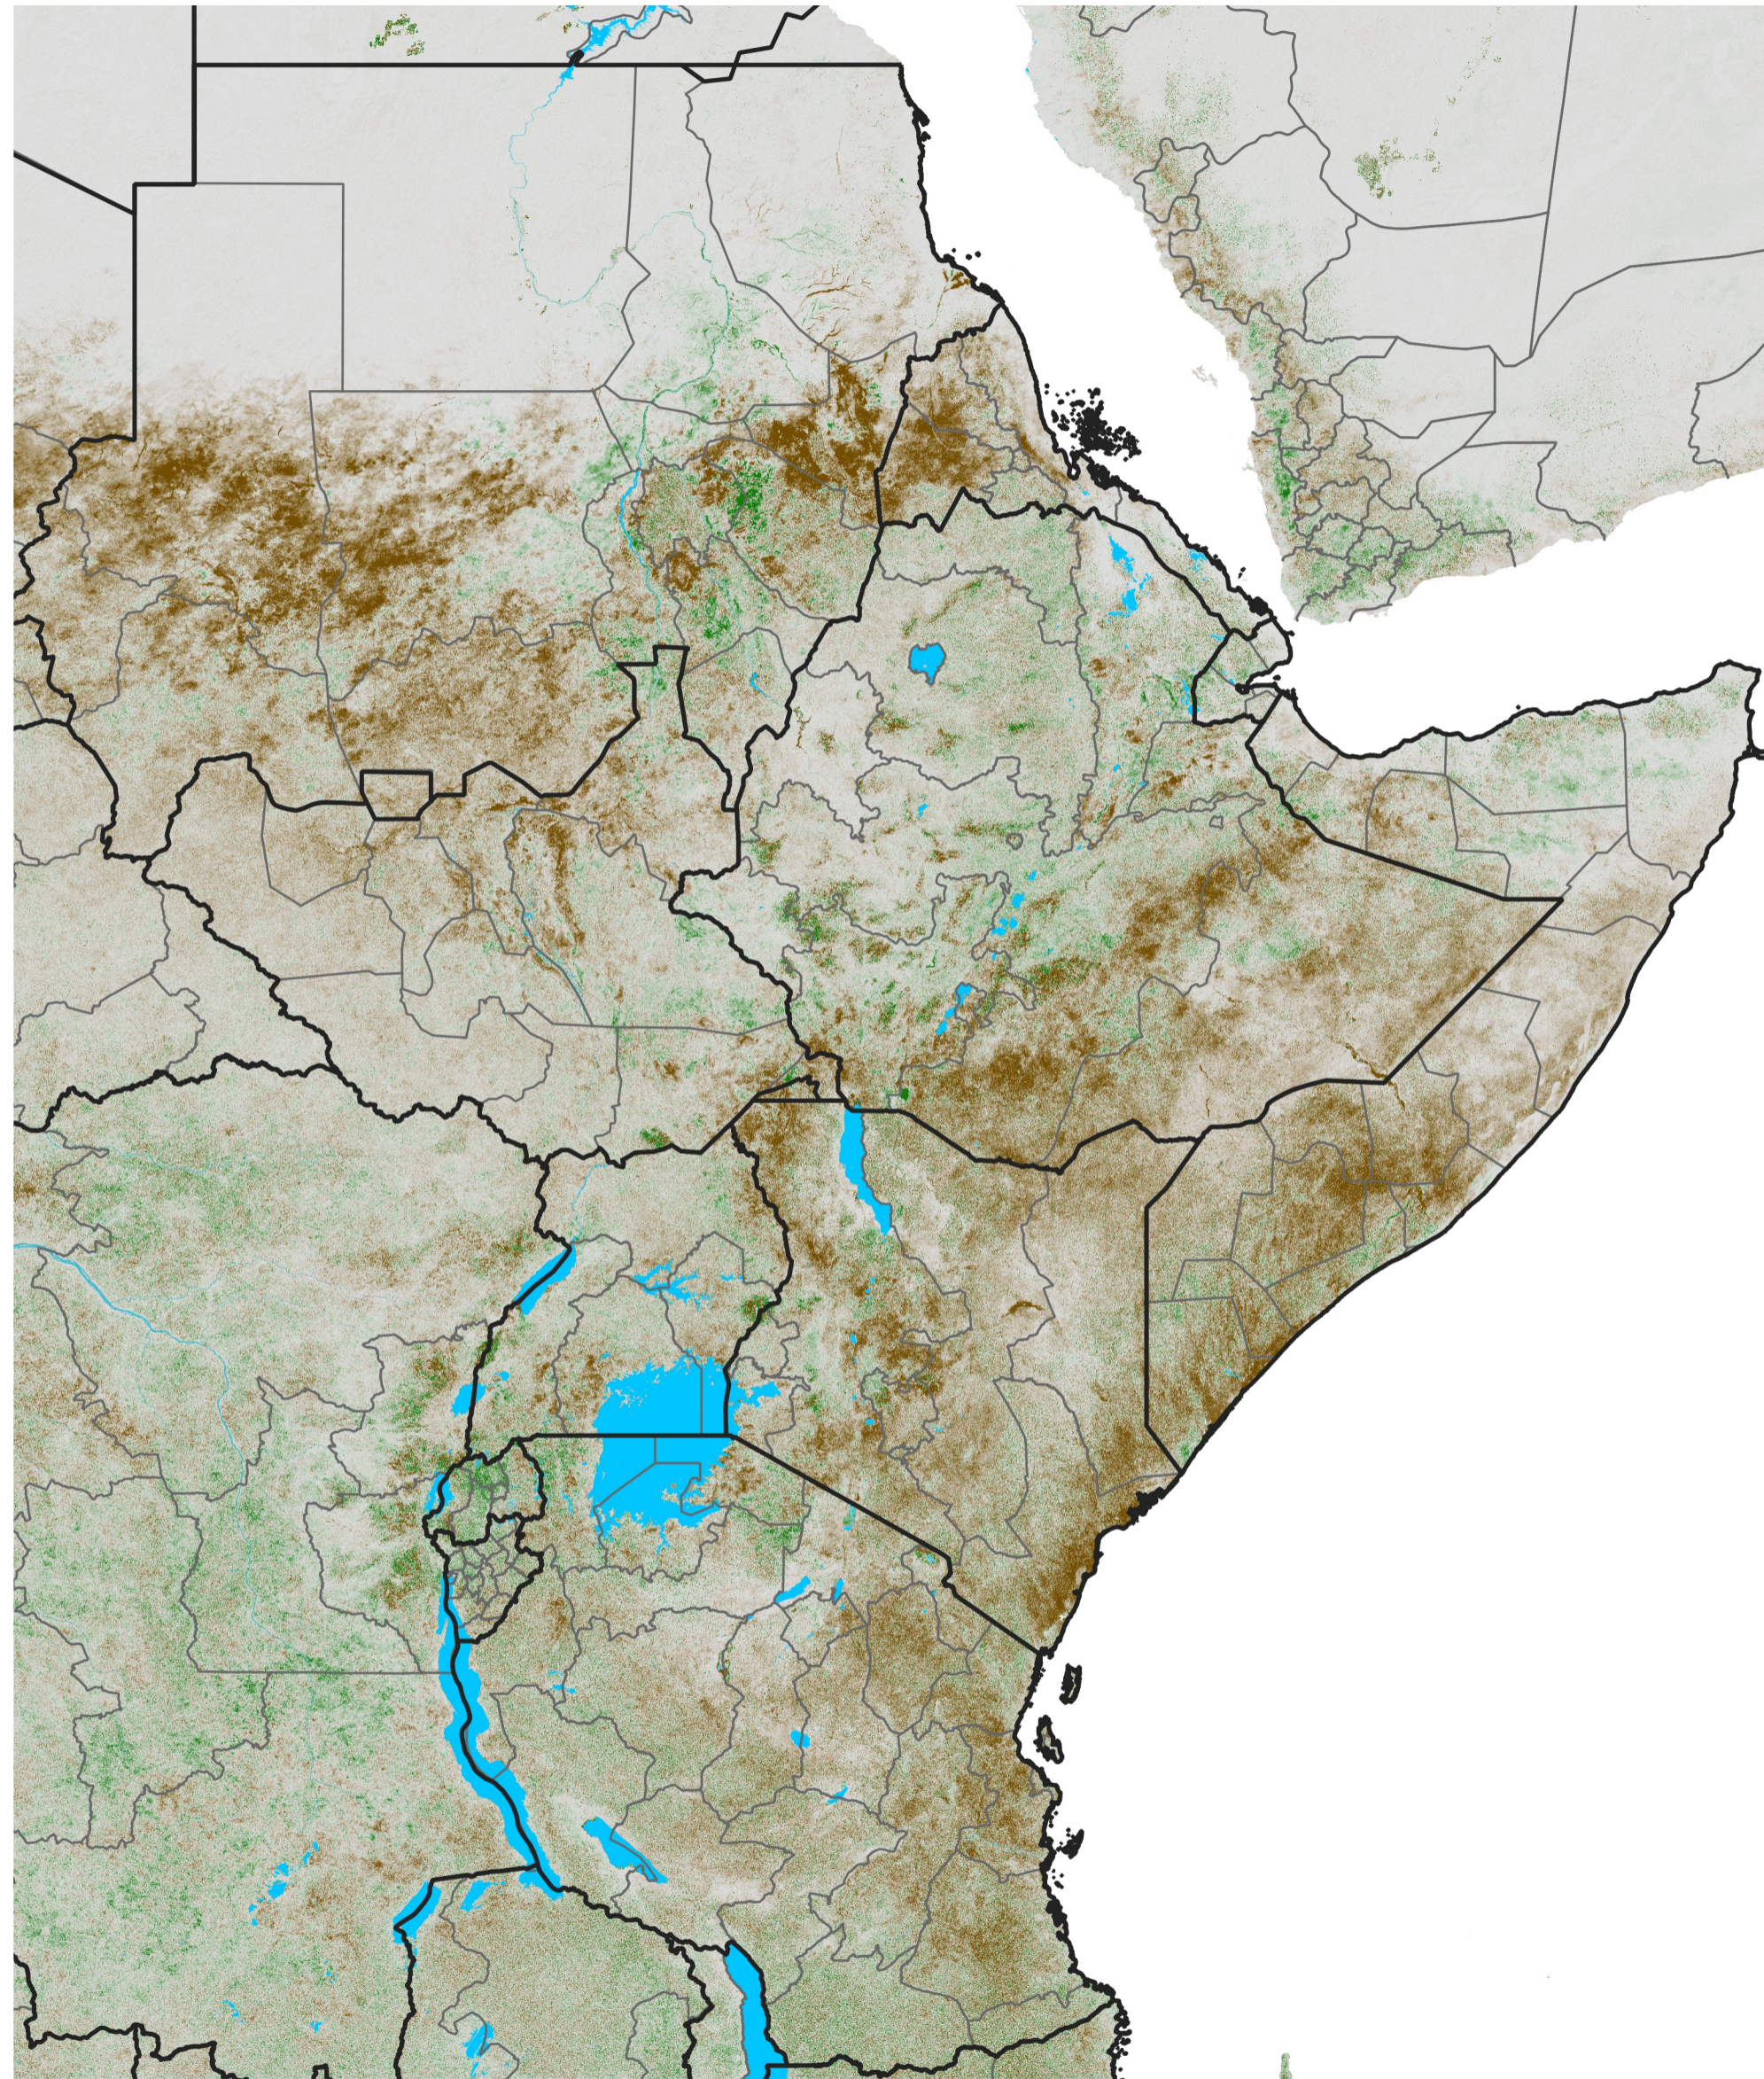

East Africa NDVI Difference

2021 minus 2020

Period 54 / Sep 21 - 30, 2021

NDVI Difference

< -0.3 -0.2 -0.1 -0.05 0.05 0.1 0.2 >0.3

Negative

No Difference

Positive