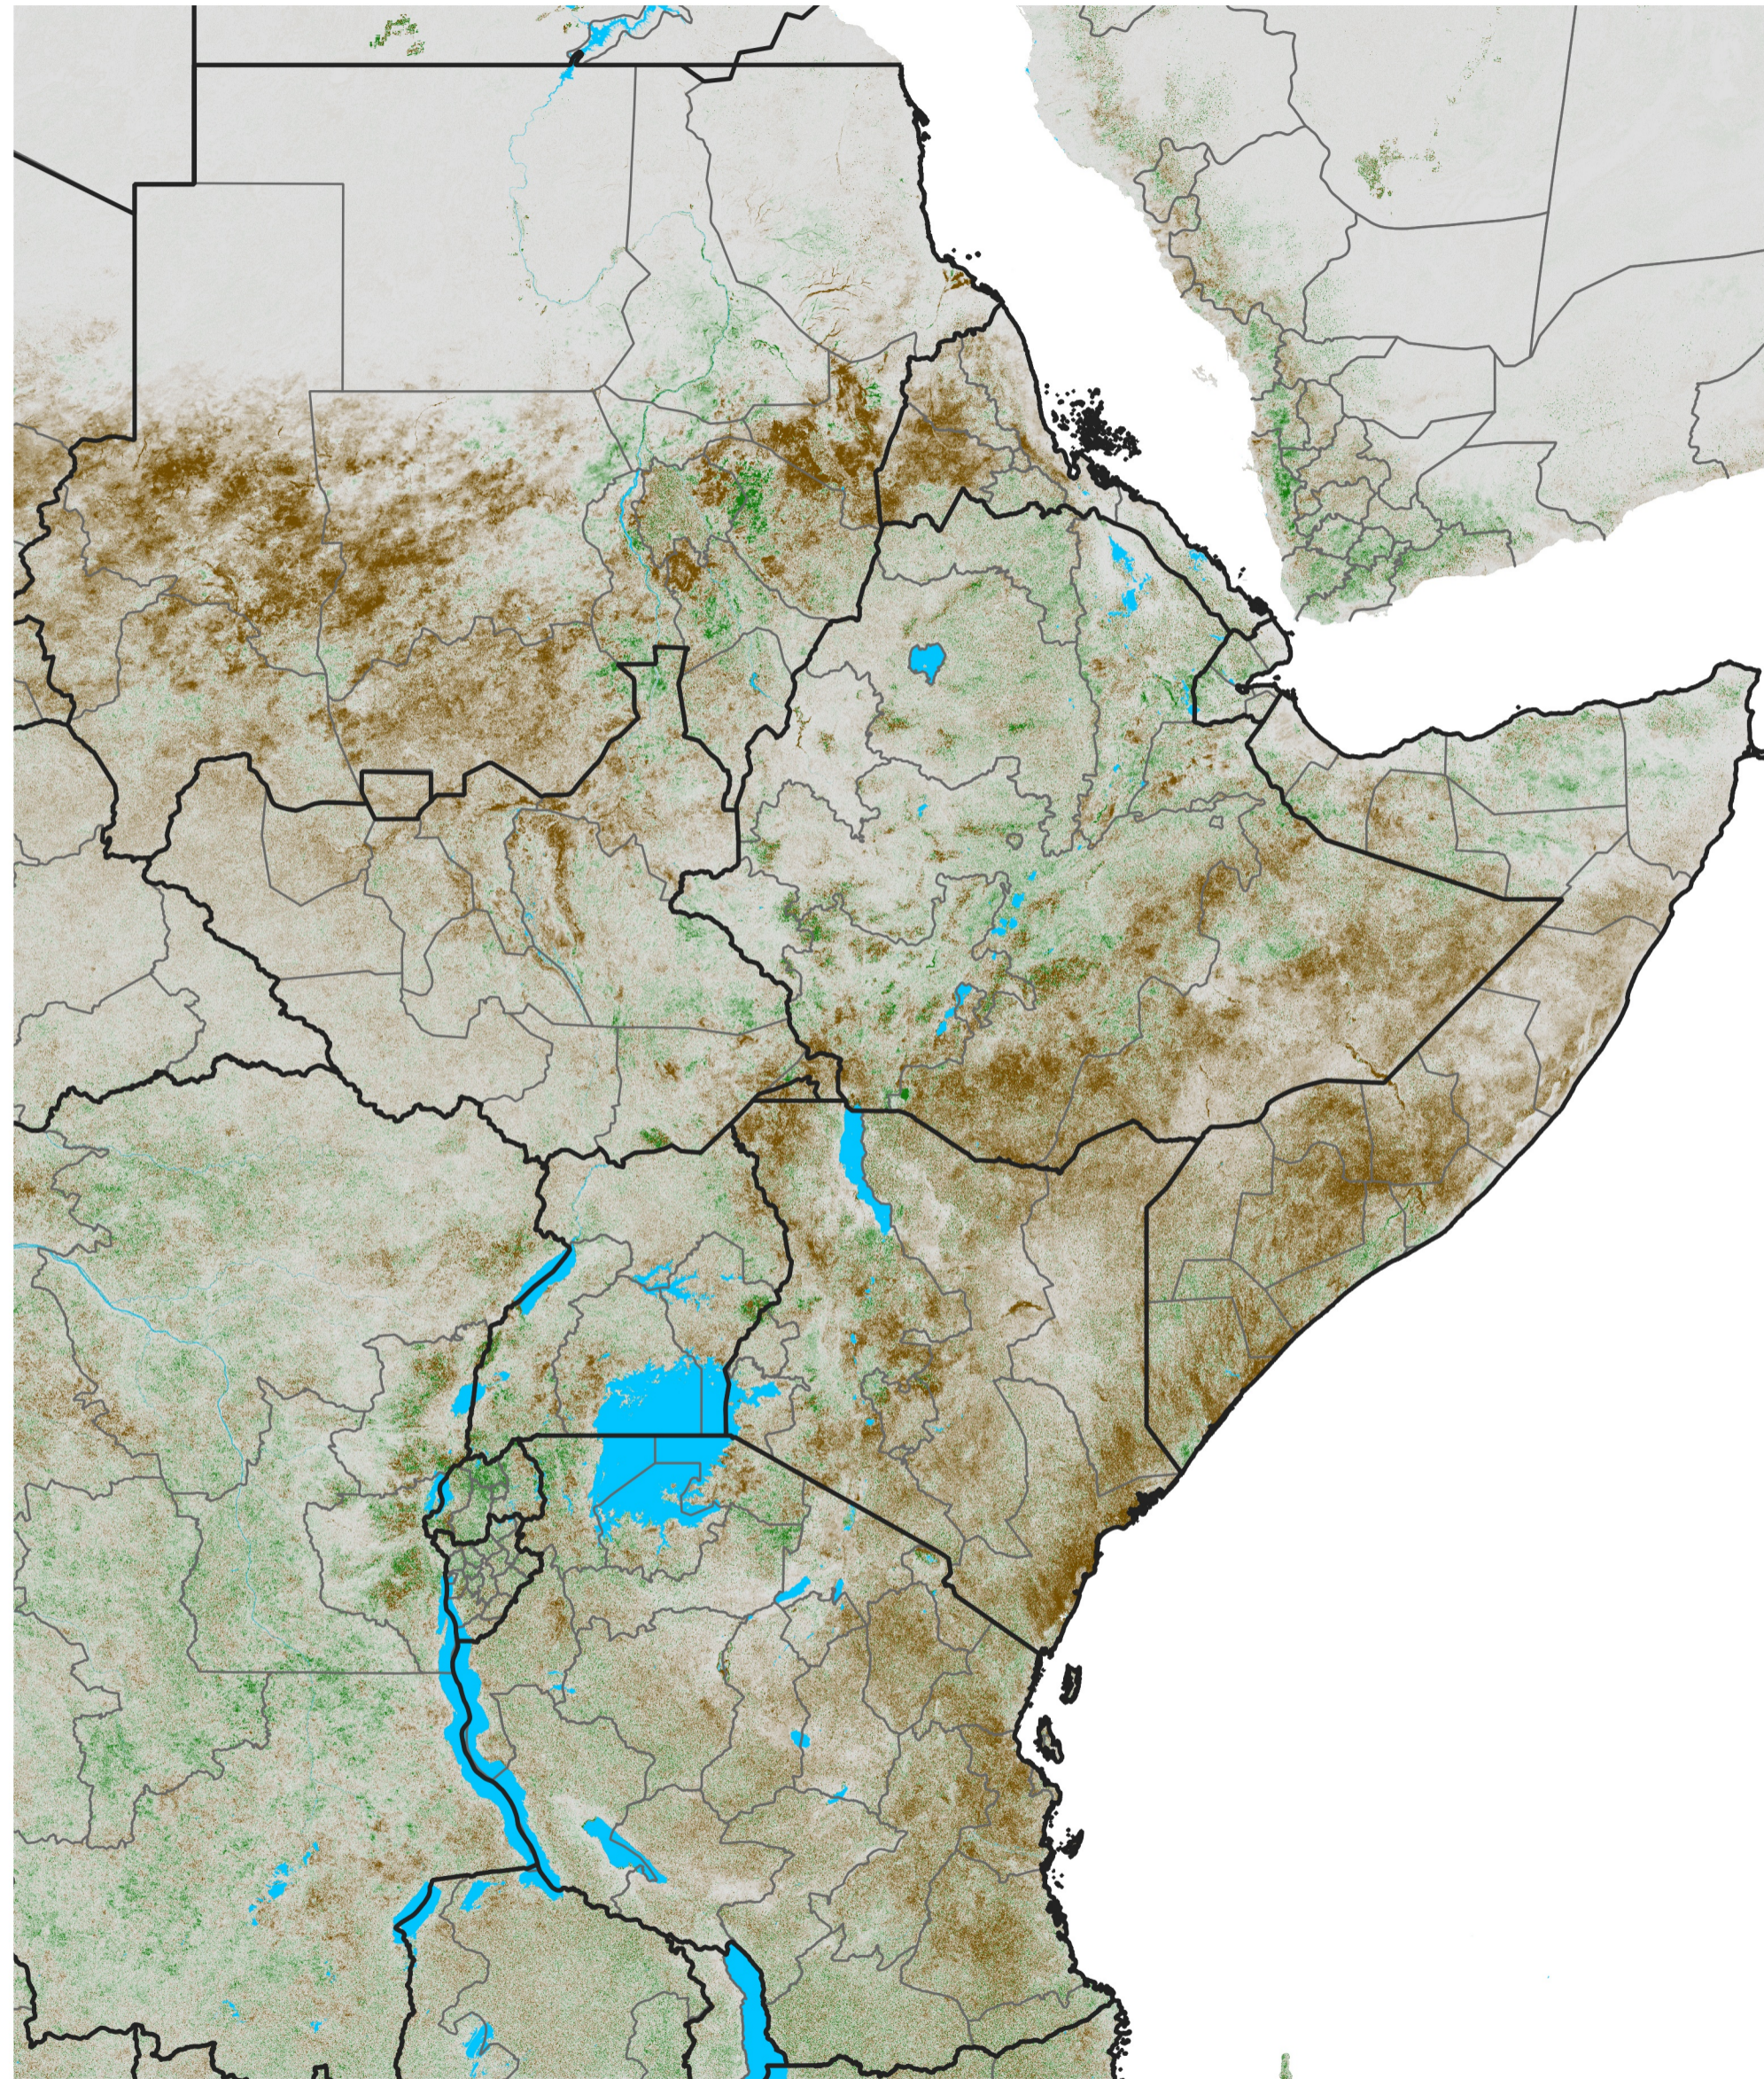

East Africa NDVI Difference

2021 minus 2020

Period 55 / Sep 26 - Oct 05, 2021

NDVI Difference

< -0.3 -0.2 -0.1 -0.05 0.05 0.1 0.2 >0.3

Negative

No Difference

Positive