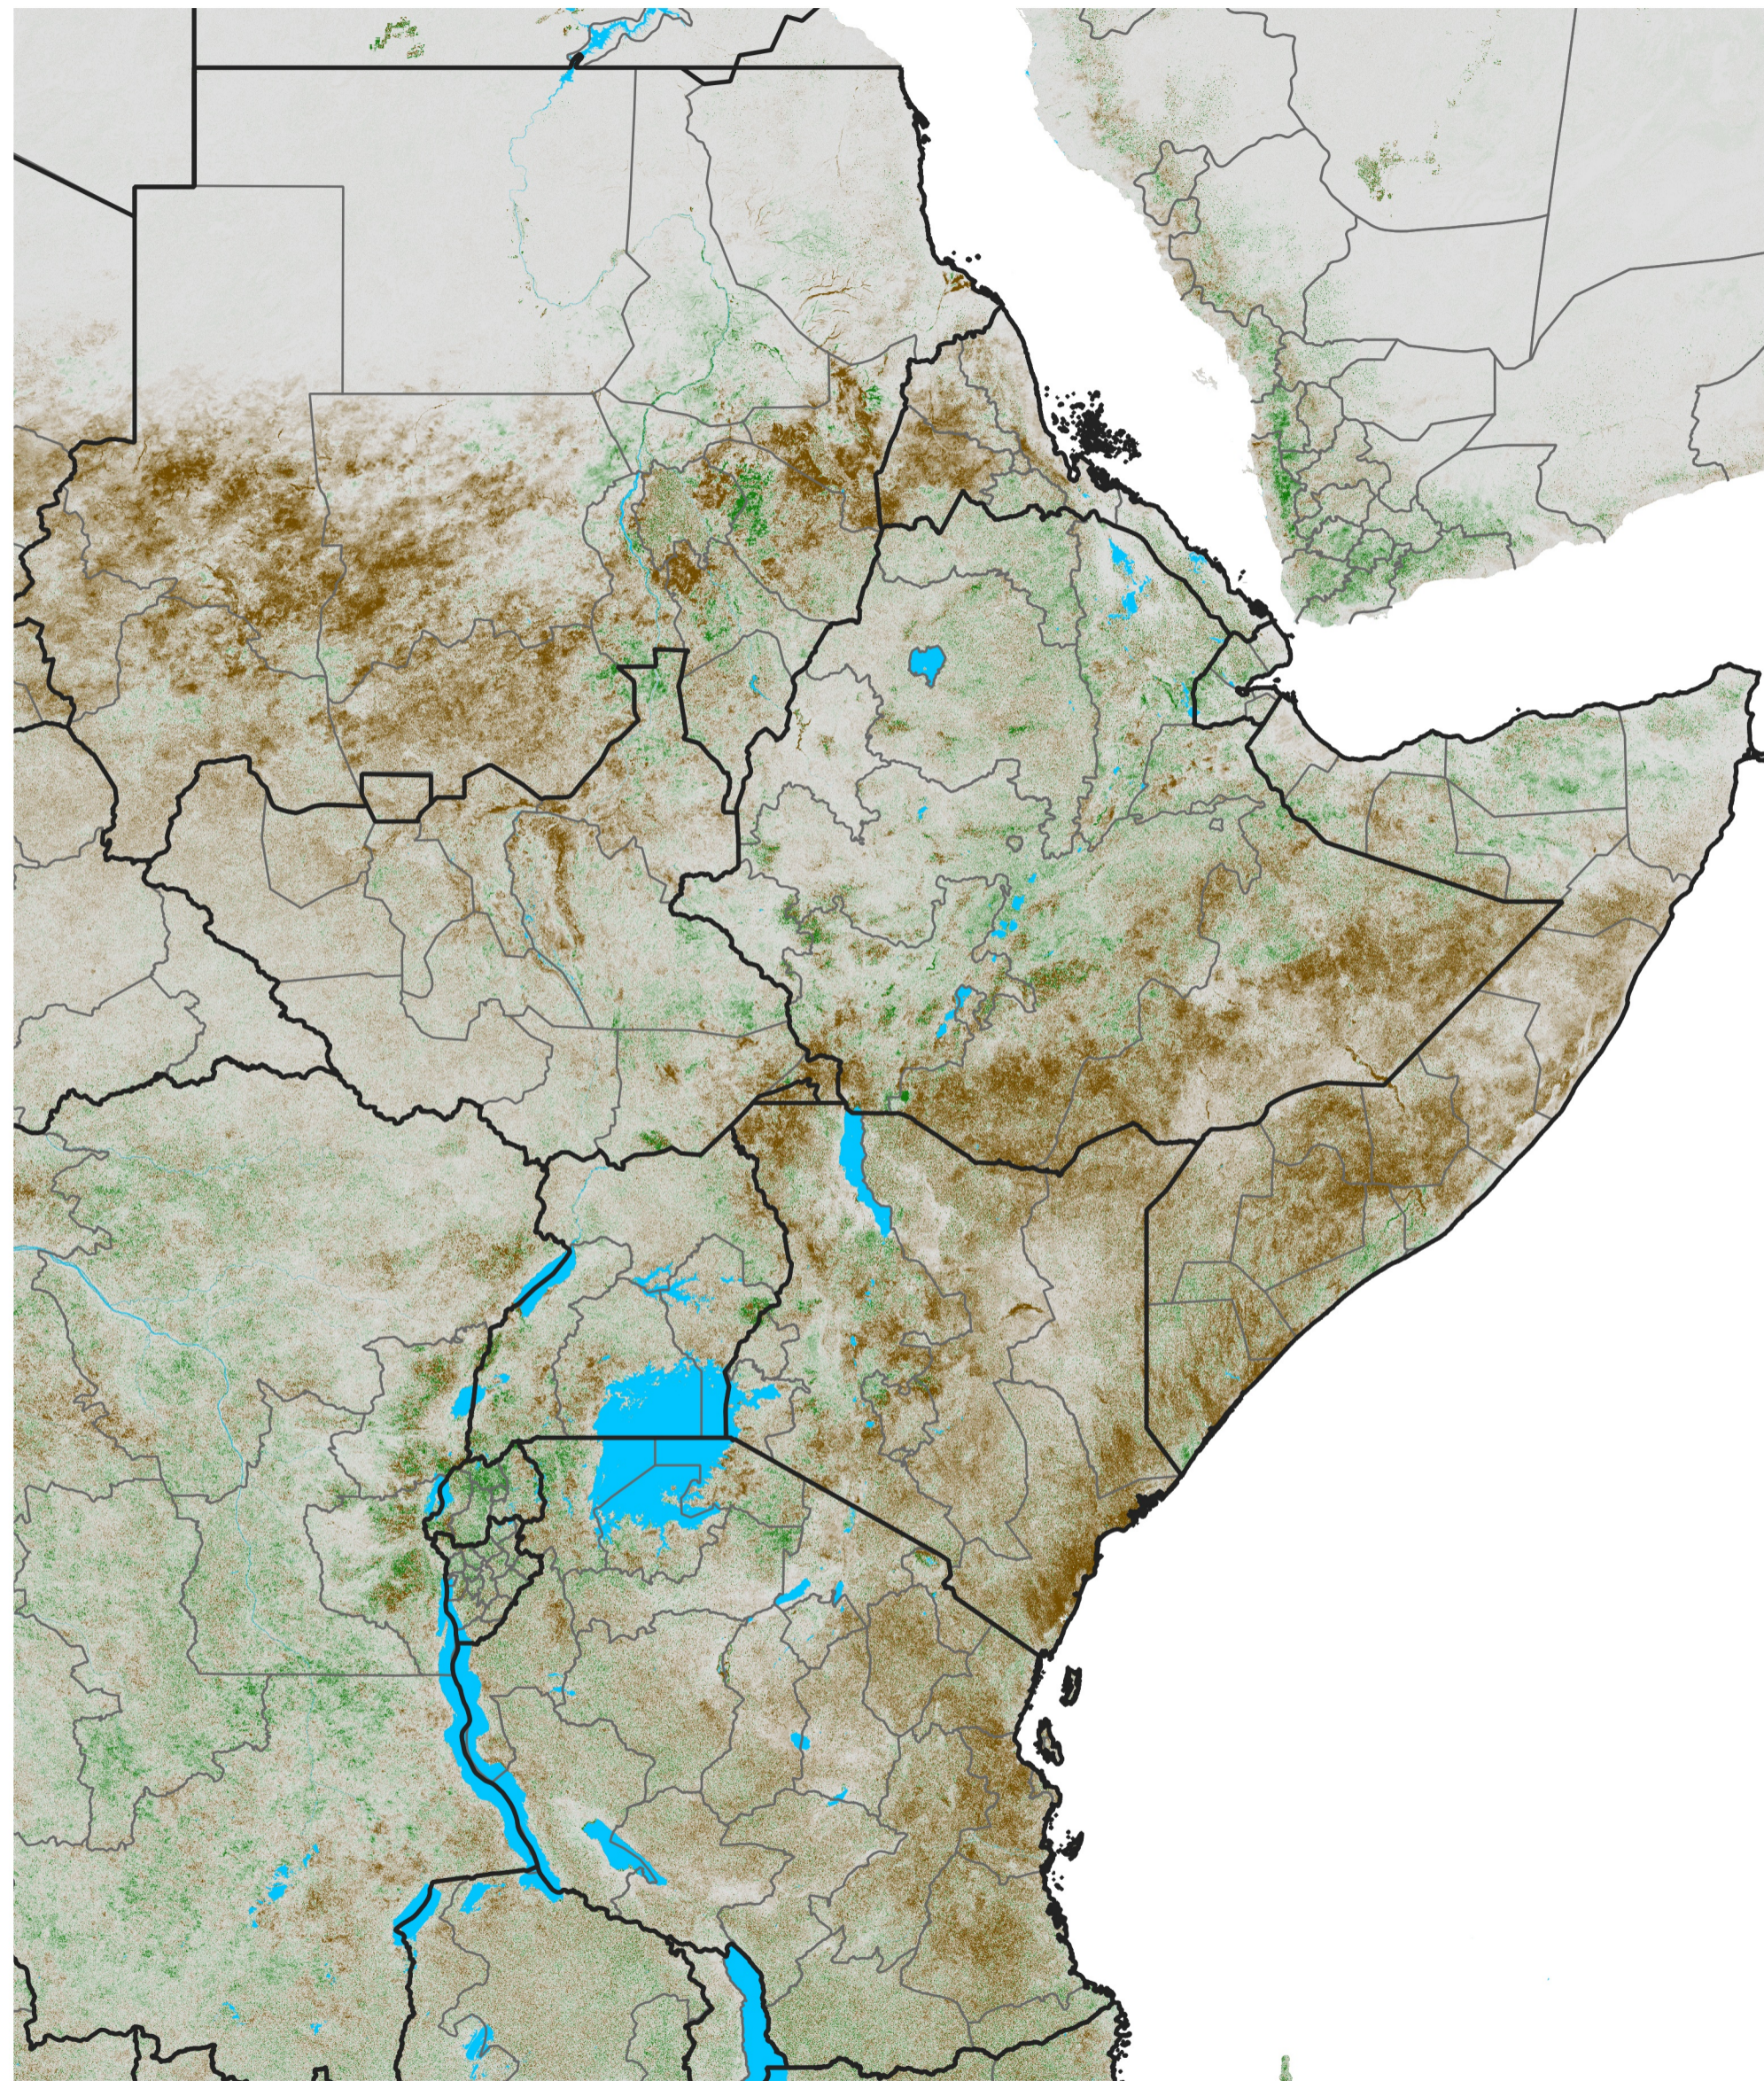

# East Africa NDVI Difference

2021 minus 2020

Period 56 / Oct 01 - 10, 2021

## NDVI Difference

< -0.3   -0.2   -0.1   -0.05   0.05   0.1   0.2   >0.3

Negative

No Difference

Positive