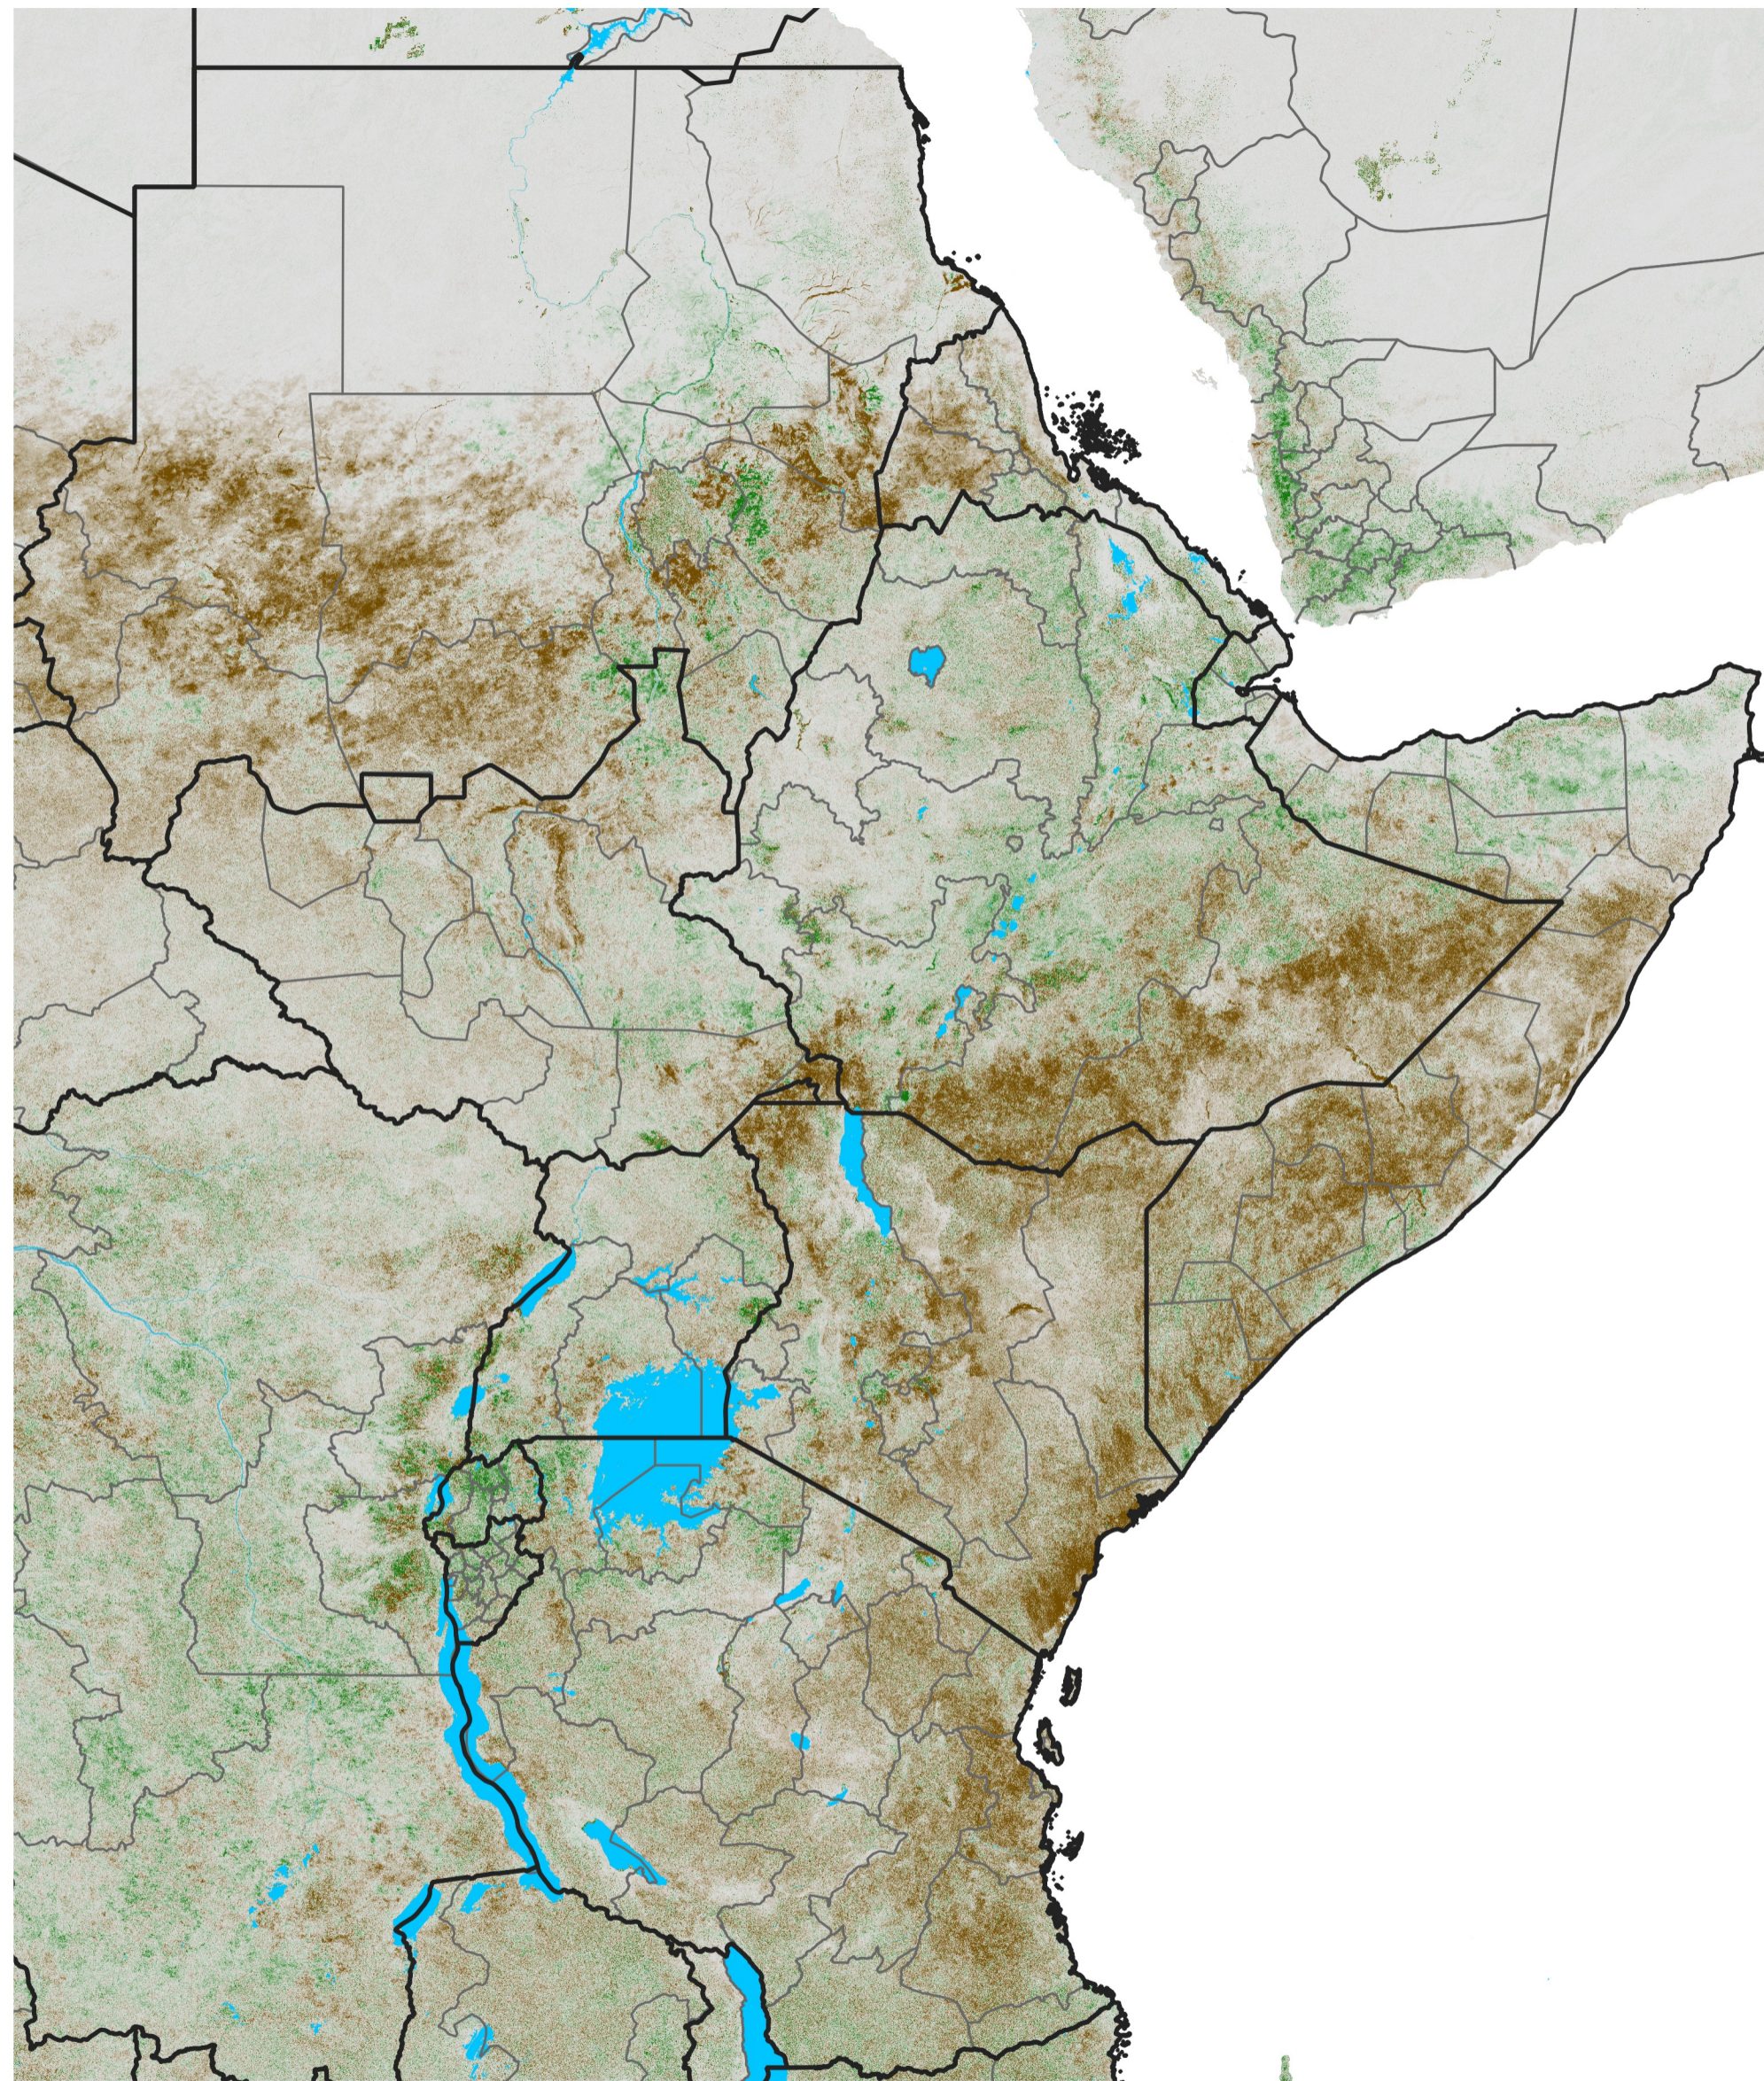

# East Africa NDVI Difference

2021 minus 2020

Period 57 / Oct 06 - 15, 2021

## NDVI Difference

< -0.3   -0.2   -0.1   -0.05   0.05   0.1   0.2   >0.3

Negative

No Difference

Positive