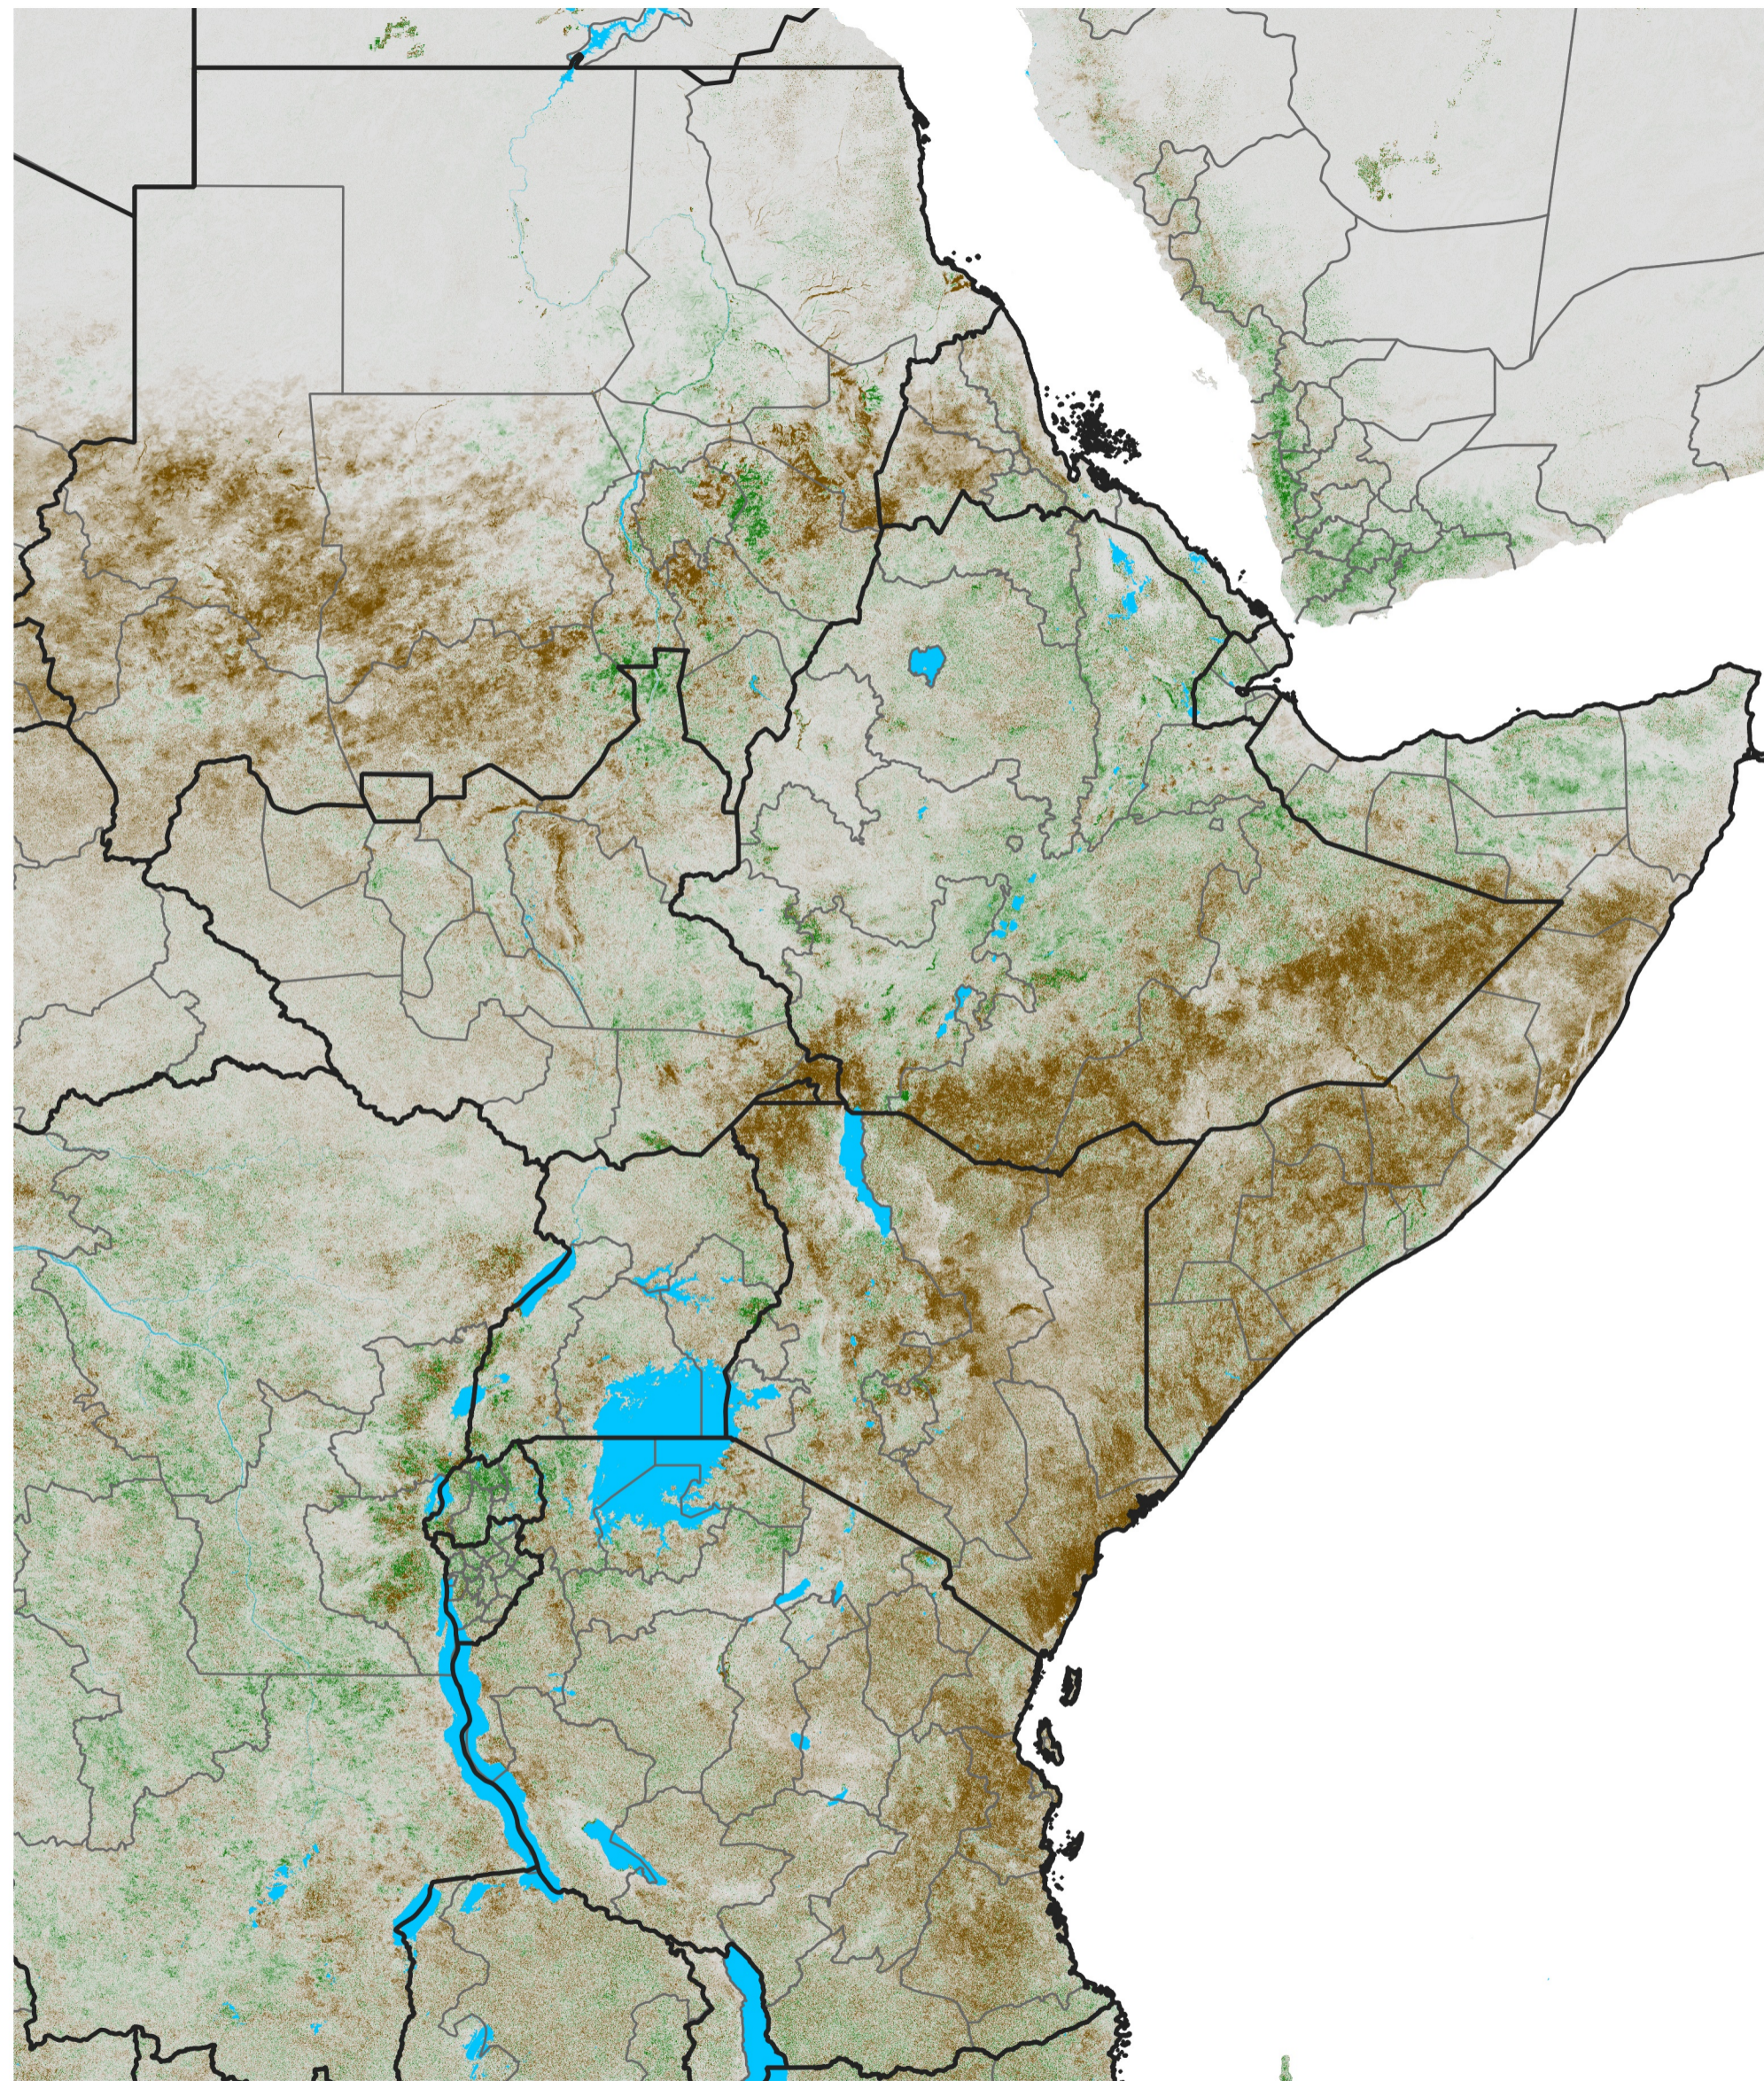

East Africa NDVI Difference

2021 minus 2020

Period 58 / Oct 11 - 20, 2021

NDVI Difference

< -0.3 -0.2 -0.1 -0.05 0.05 0.1 0.2 >0.3

Negative

No Difference

Positive