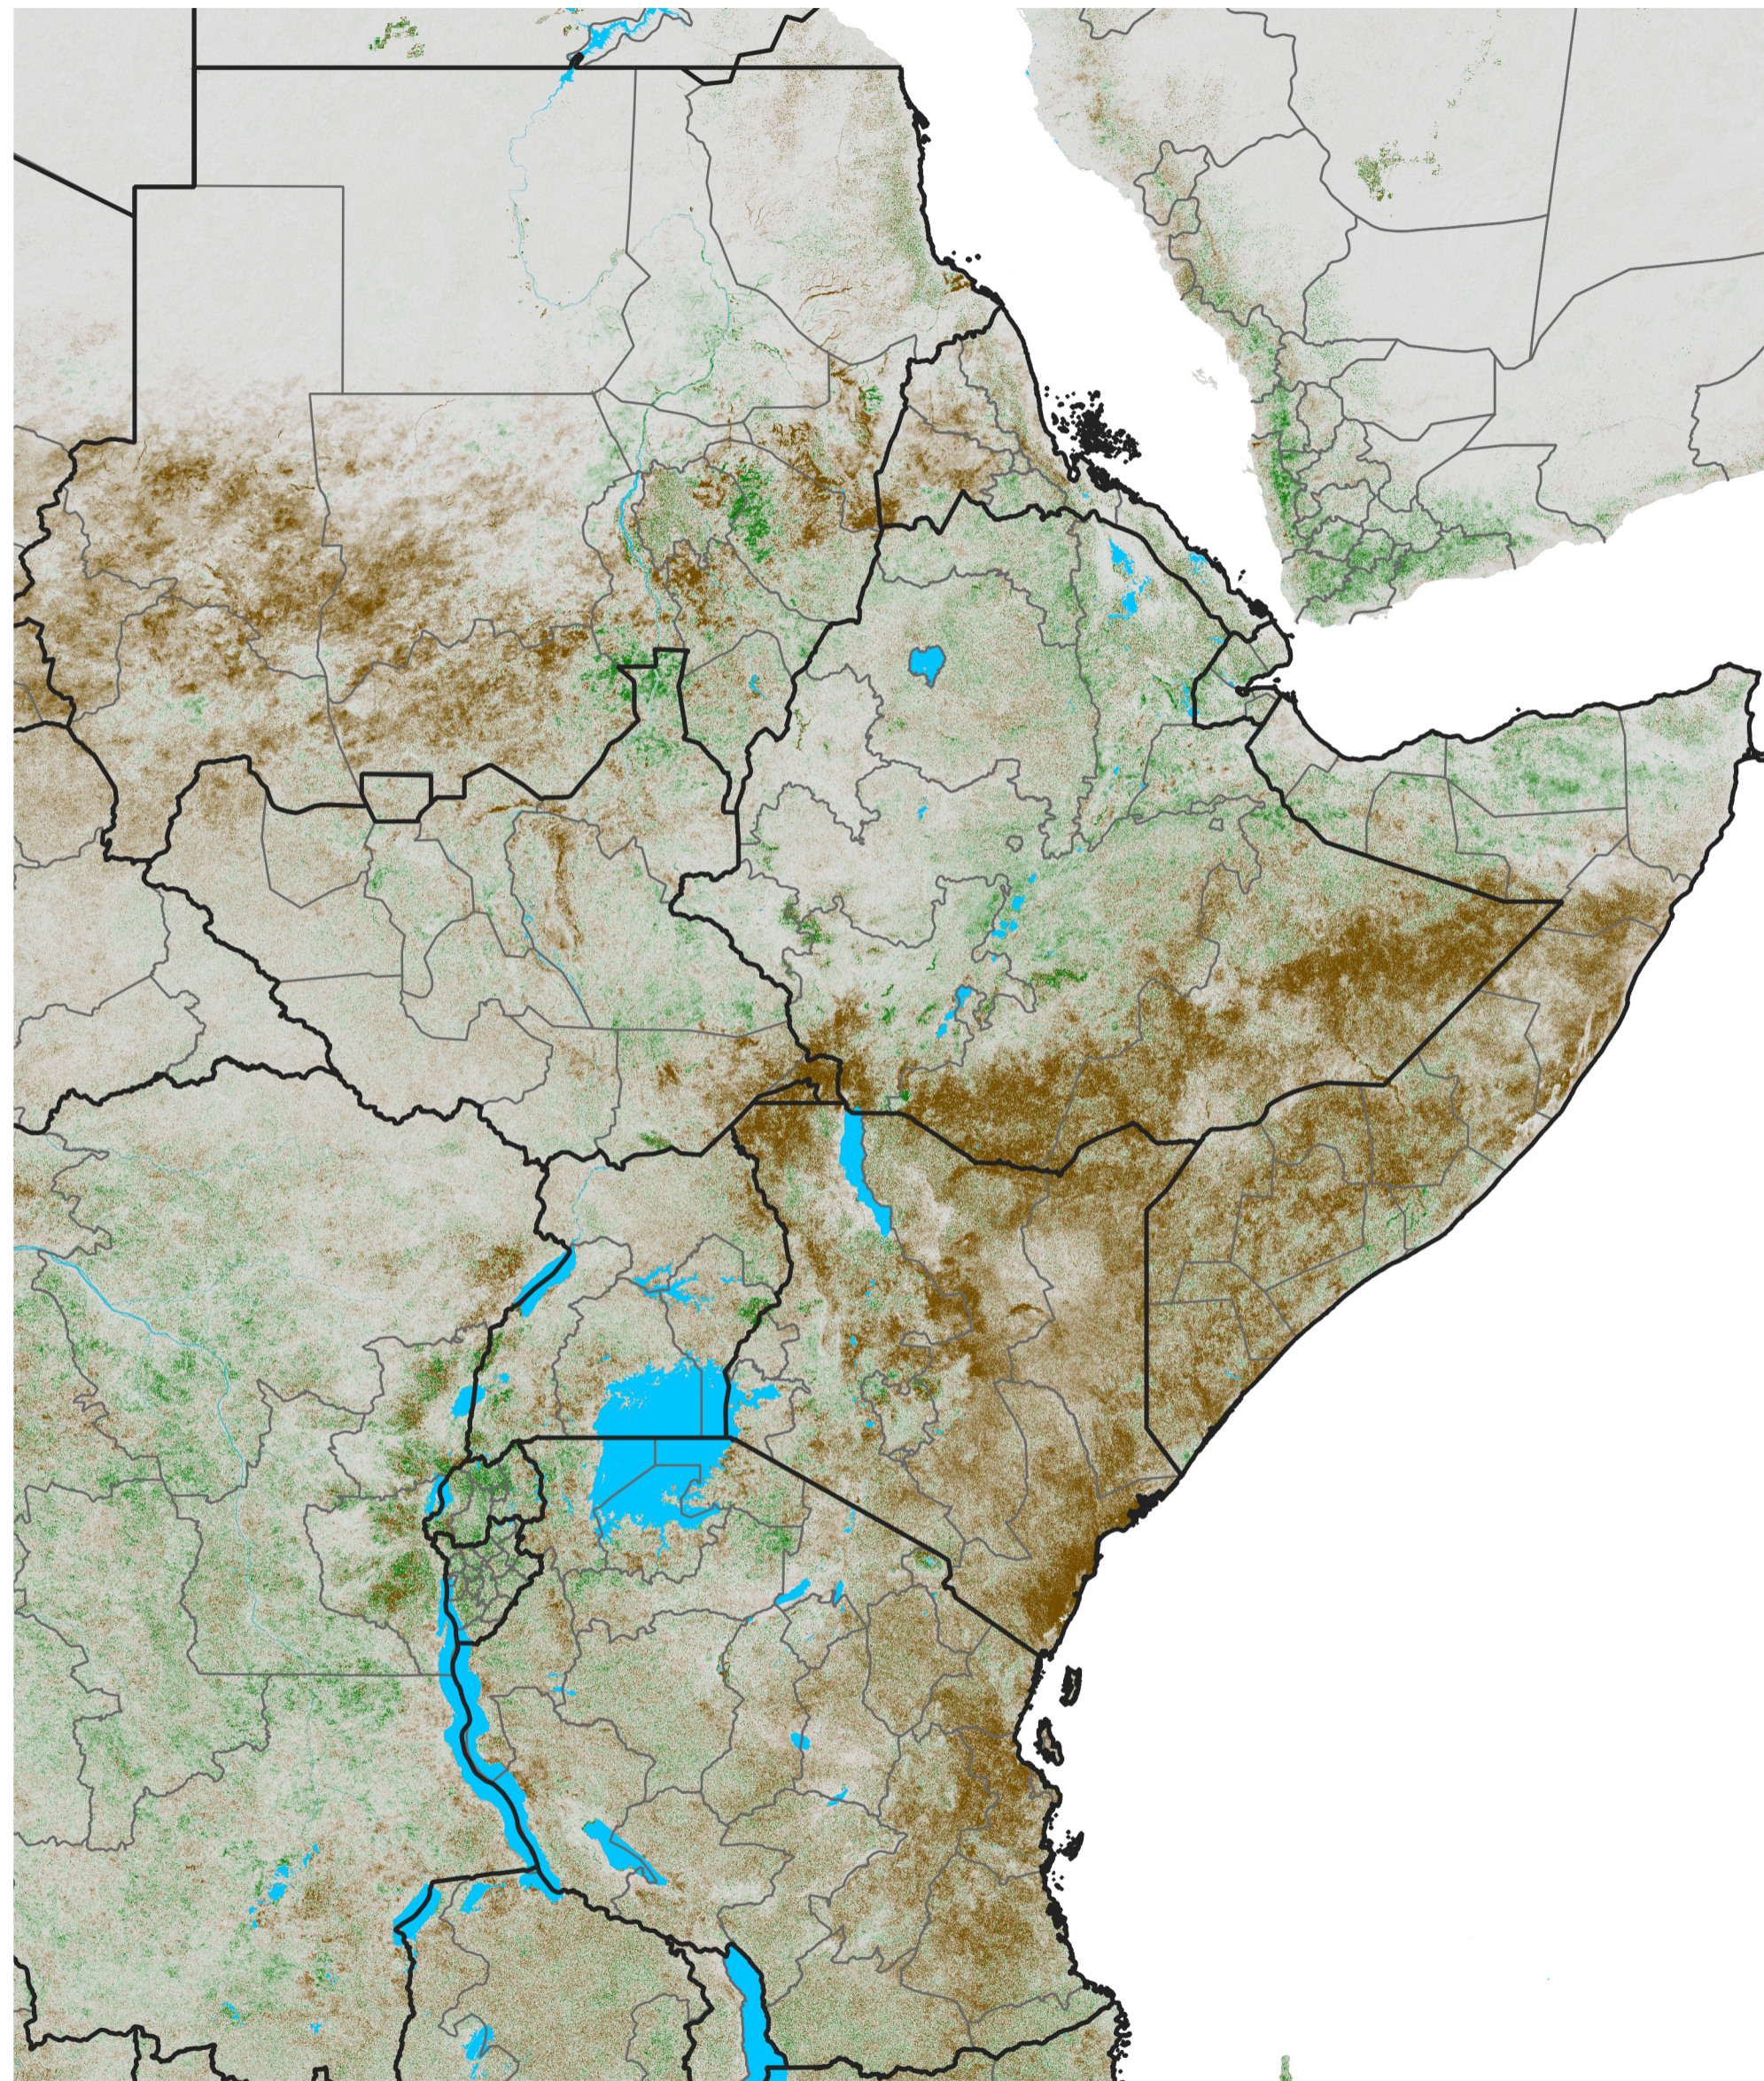

East Africa NDVI Difference

2021 minus 2020

Period 59 / Oct 16 - 25, 2021

NDVI Difference

< -0.3 -0.2 -0.1 -0.05 0.05 0.1 0.2 >0.3

Negative

No Difference

Positive