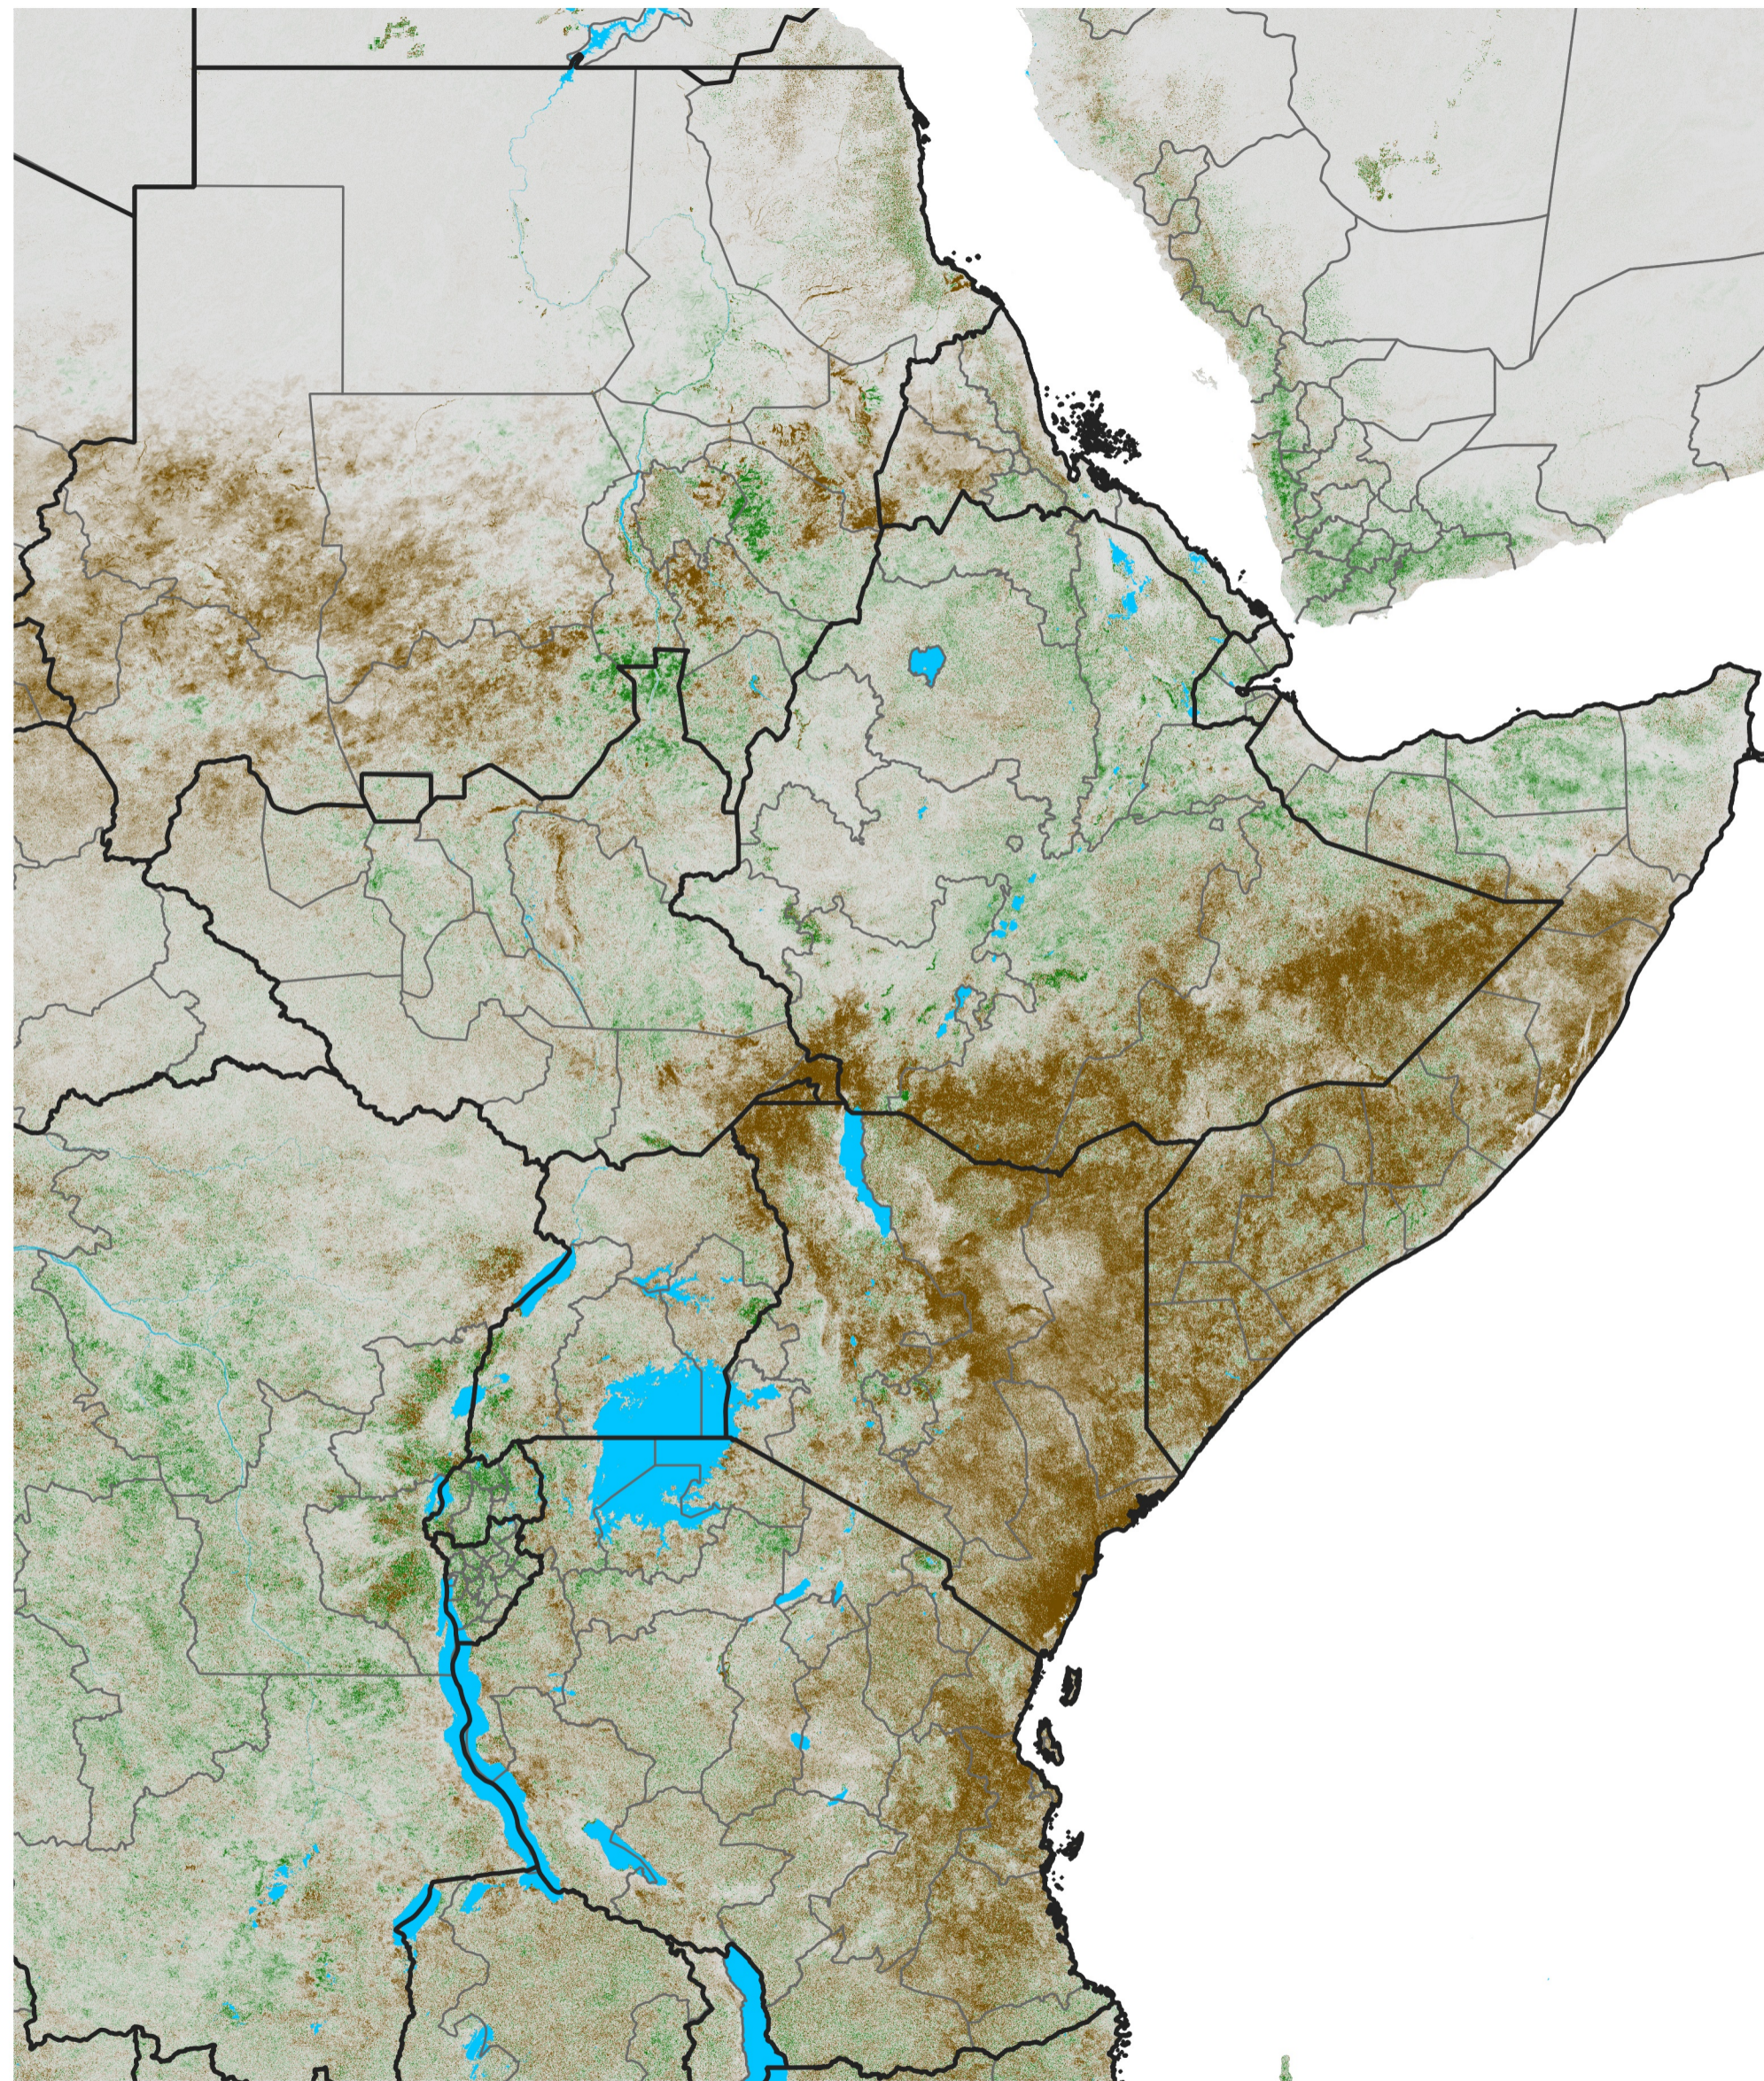

East Africa NDVI Difference

2021 minus 2020

Period 60 / Oct 21 - 31, 2021

NDVI Difference

< -0.3 -0.2 -0.1 -0.05 0.05 0.1 0.2 >0.3

Negative

No Difference

Positive