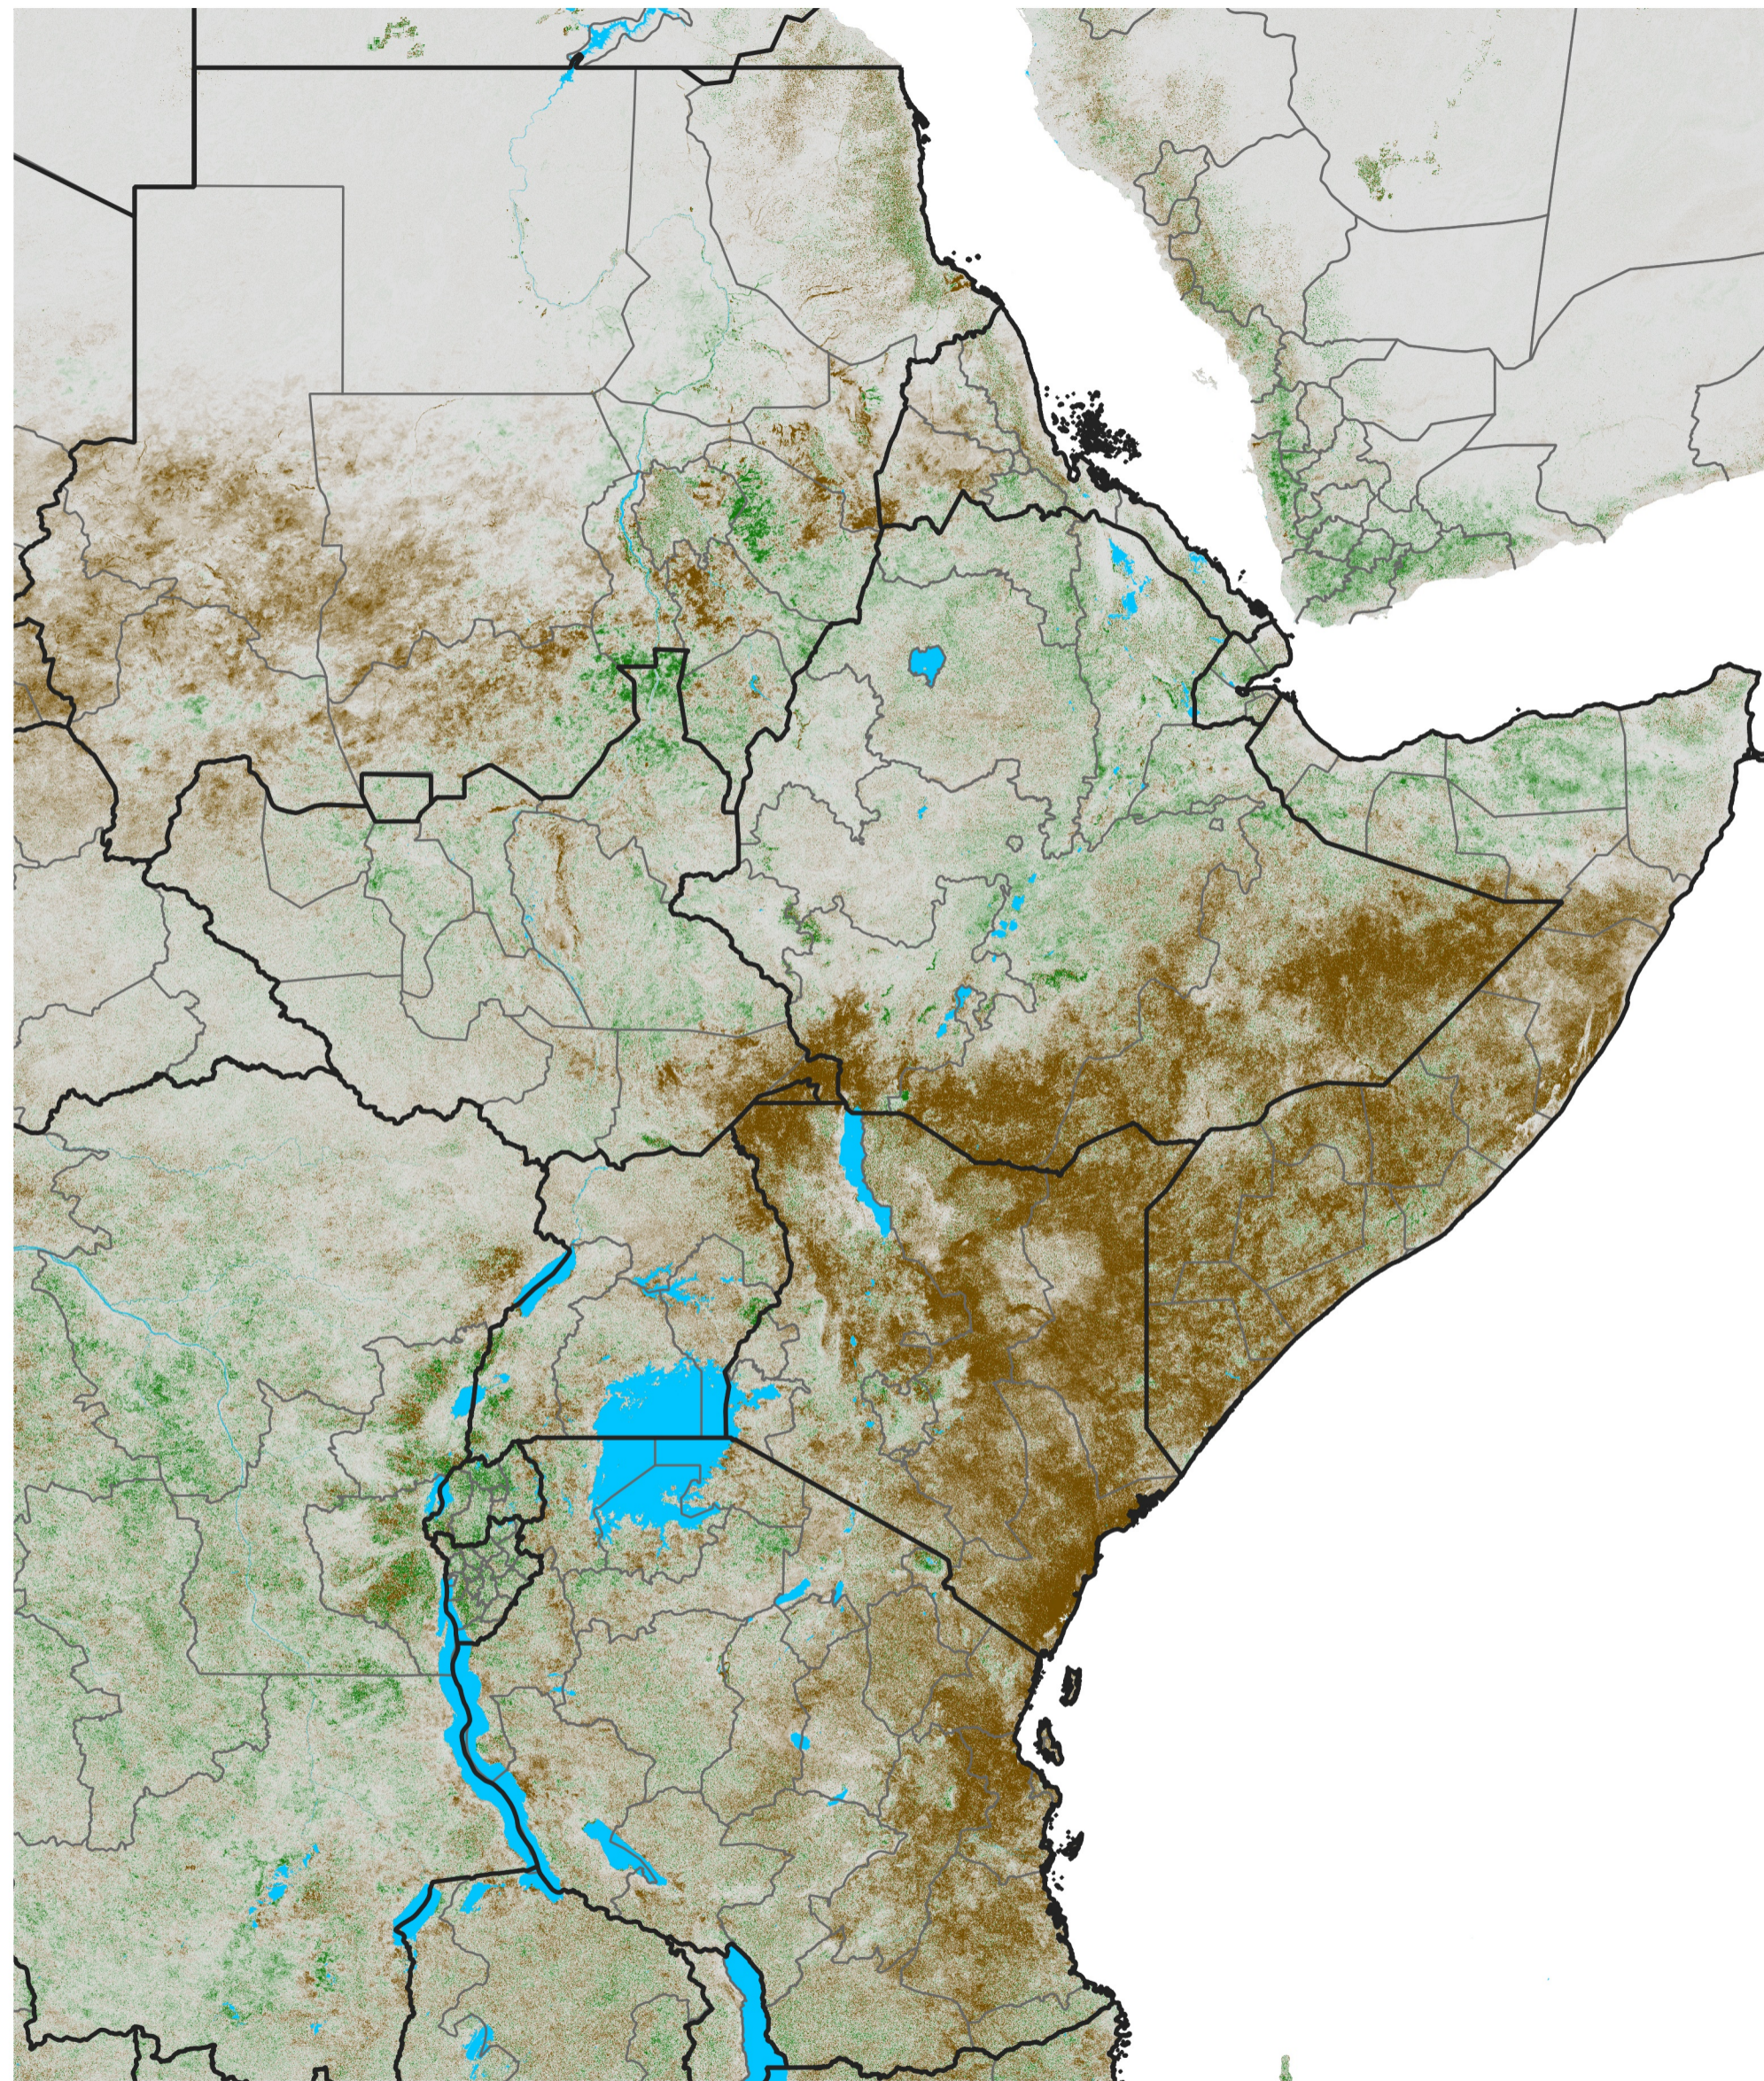

East Africa NDVI Difference

2021 minus 2020

Period 61 / Oct 26 - Nov 05, 2021

NDVI Difference

< -0.3 -0.2 -0.1 -0.05 0.05 0.1 0.2 >0.3

Negative

No Difference

Positive