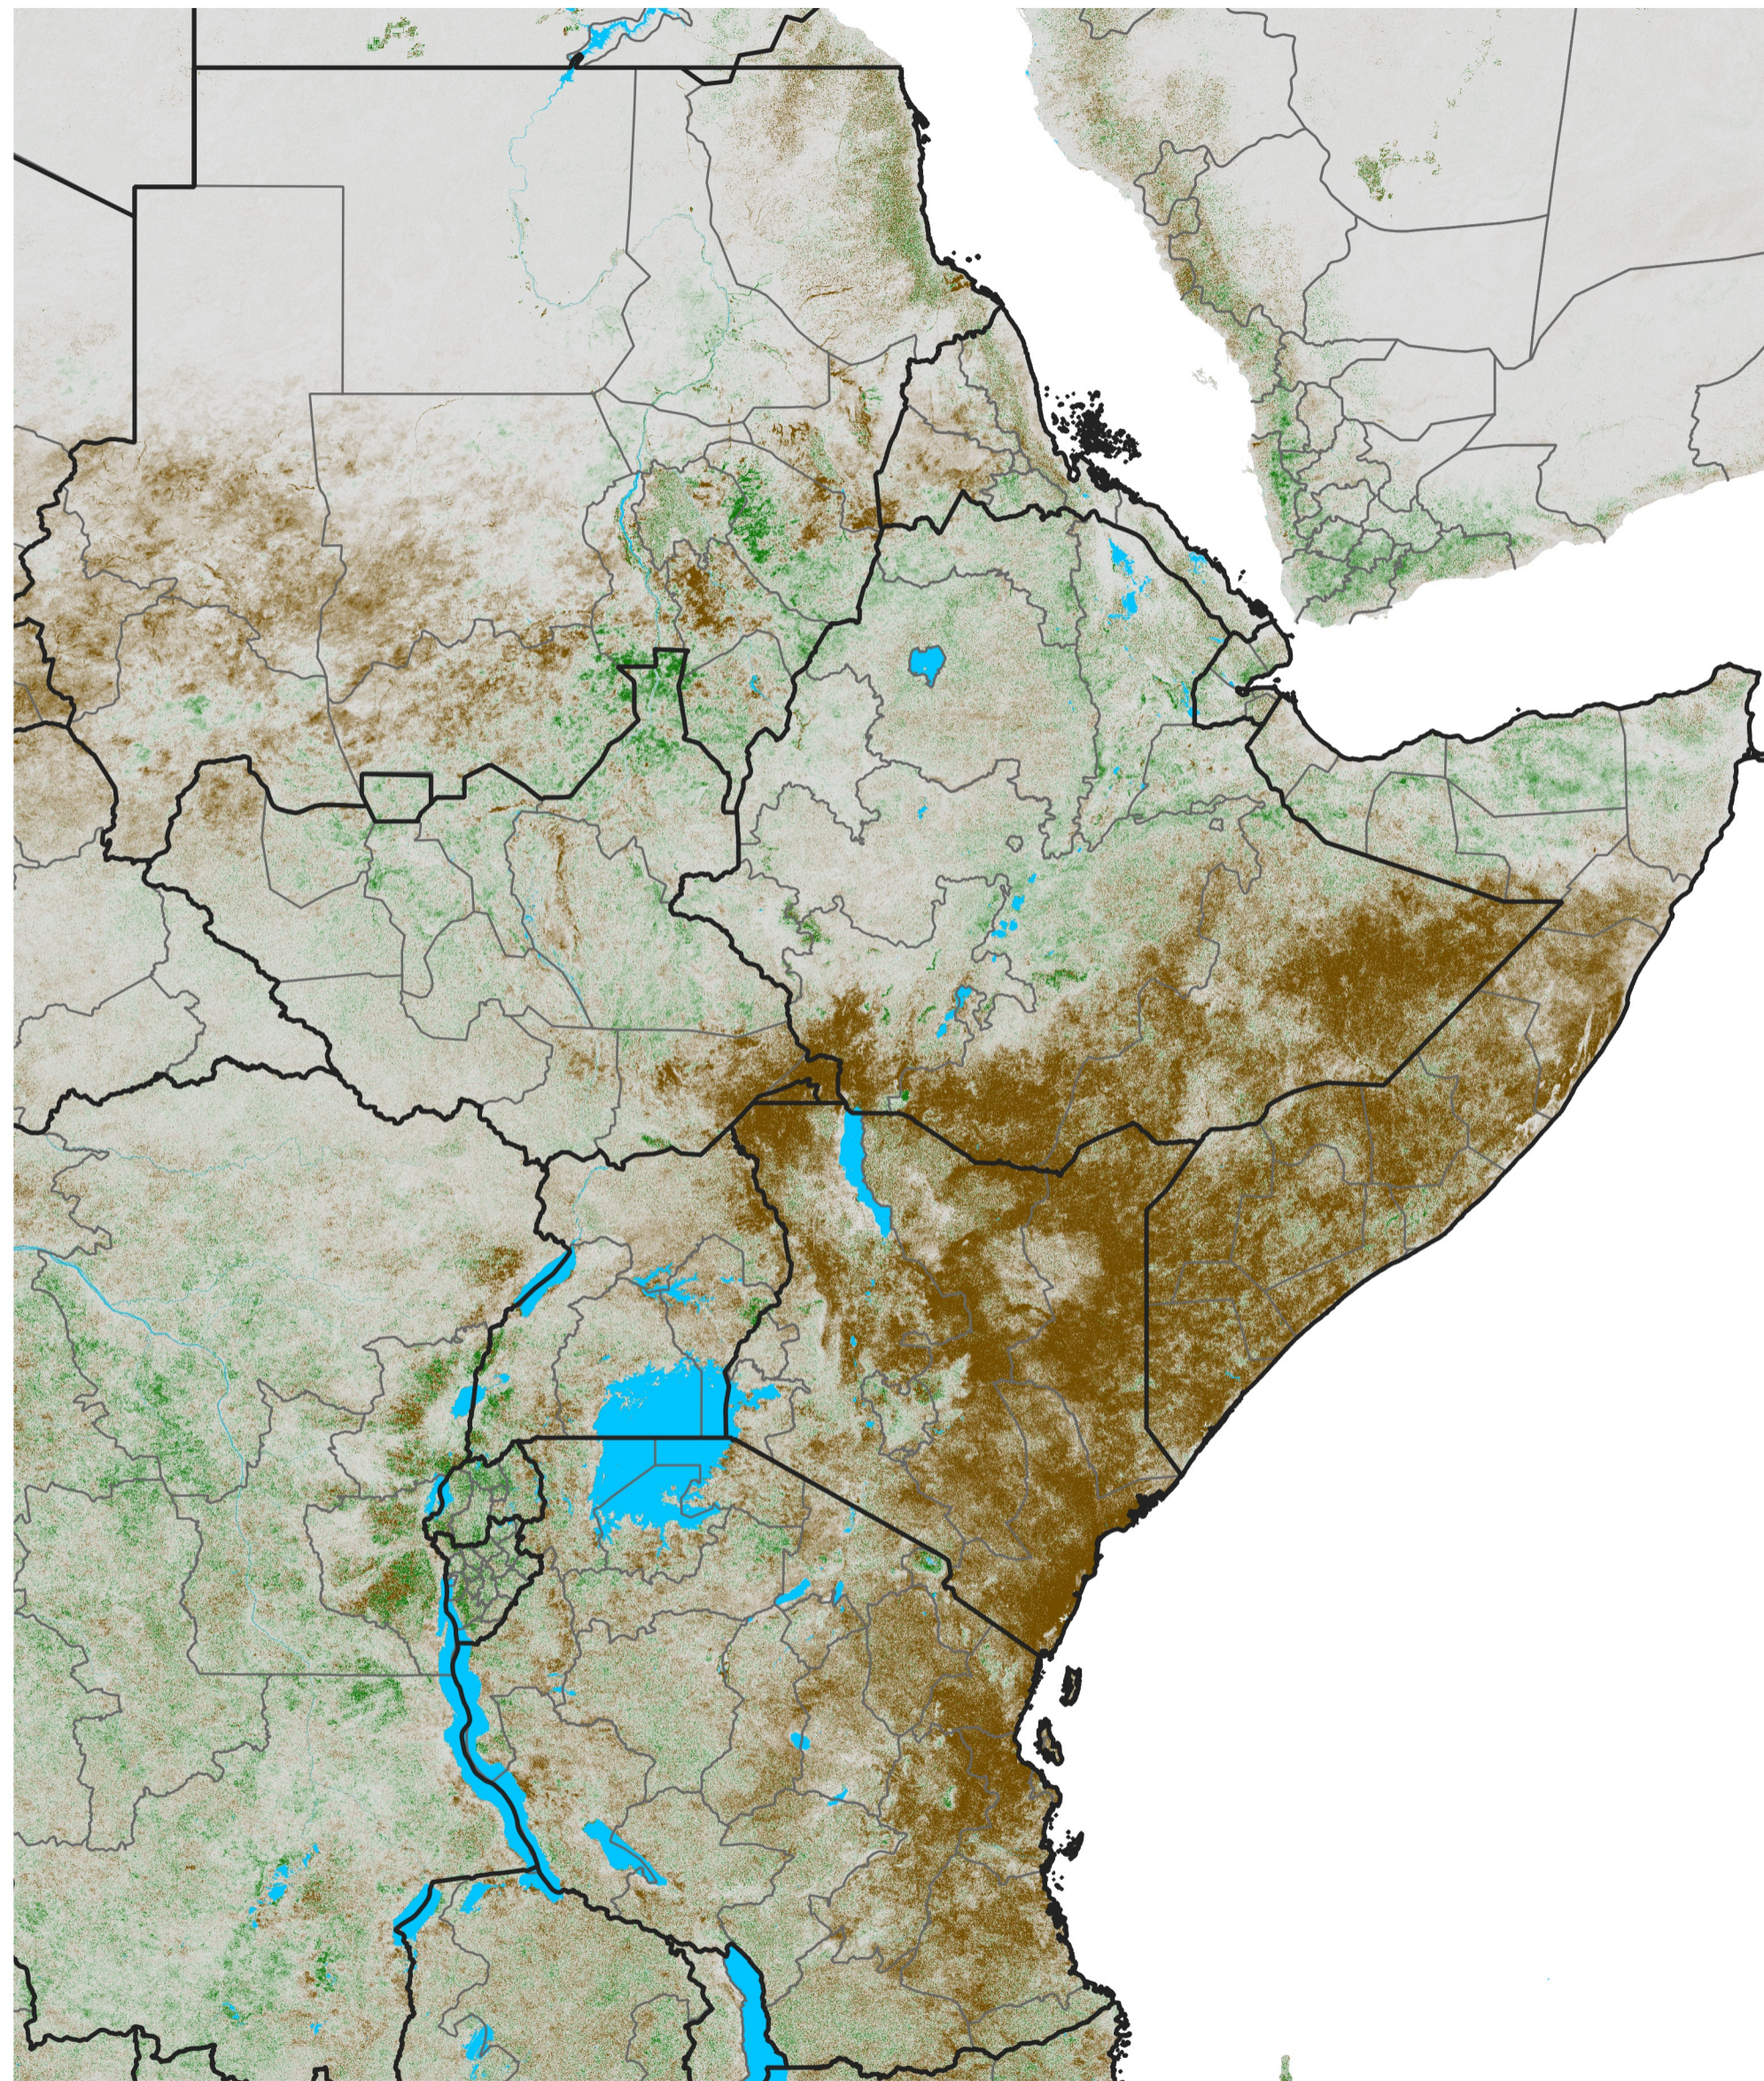

# East Africa NDVI Difference

2021 minus 2020

Period 62 / Nov 01 - 10, 2021

## NDVI Difference

< -0.3   -0.2   -0.1   -0.05   0.05   0.1   0.2   >0.3

Negative

No Difference

Positive