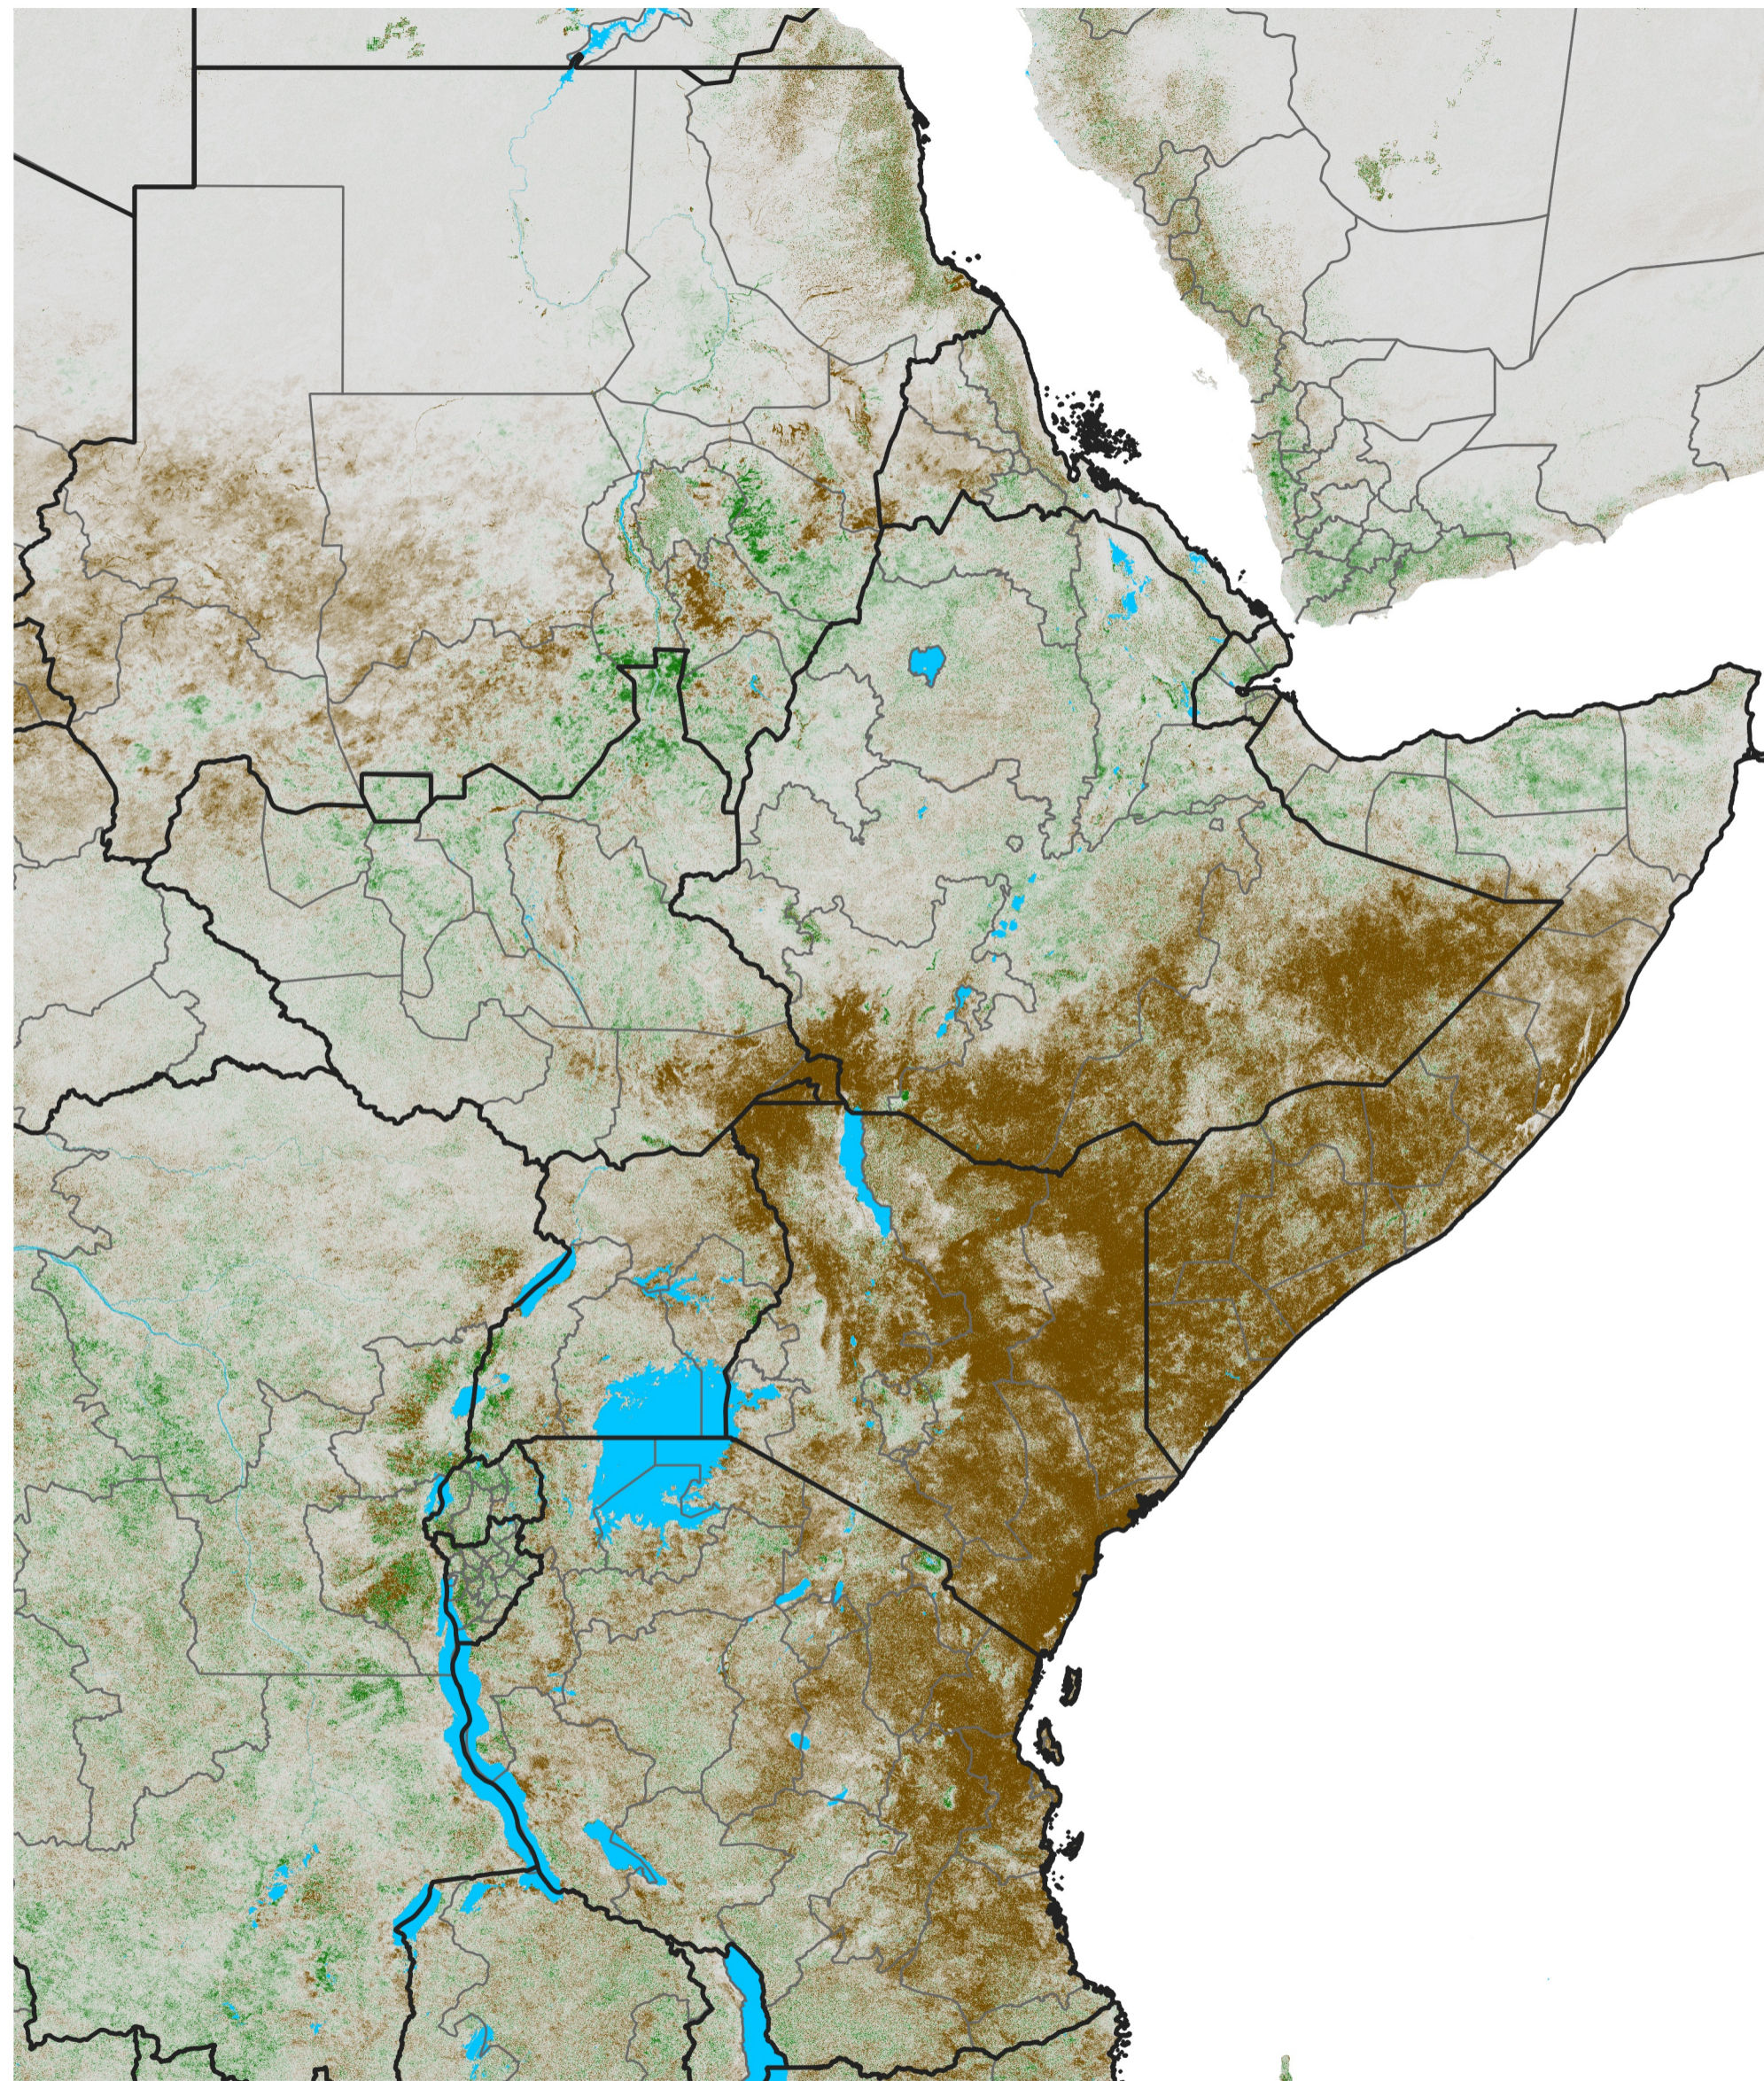

East Africa NDVI Difference

2021 minus 2020

Period 63 / Nov 06 - 15, 2021

NDVI Difference

< -0.3 -0.2 -0.1 -0.05 0.05 0.1 0.2 >0.3

Negative

No Difference

Positive