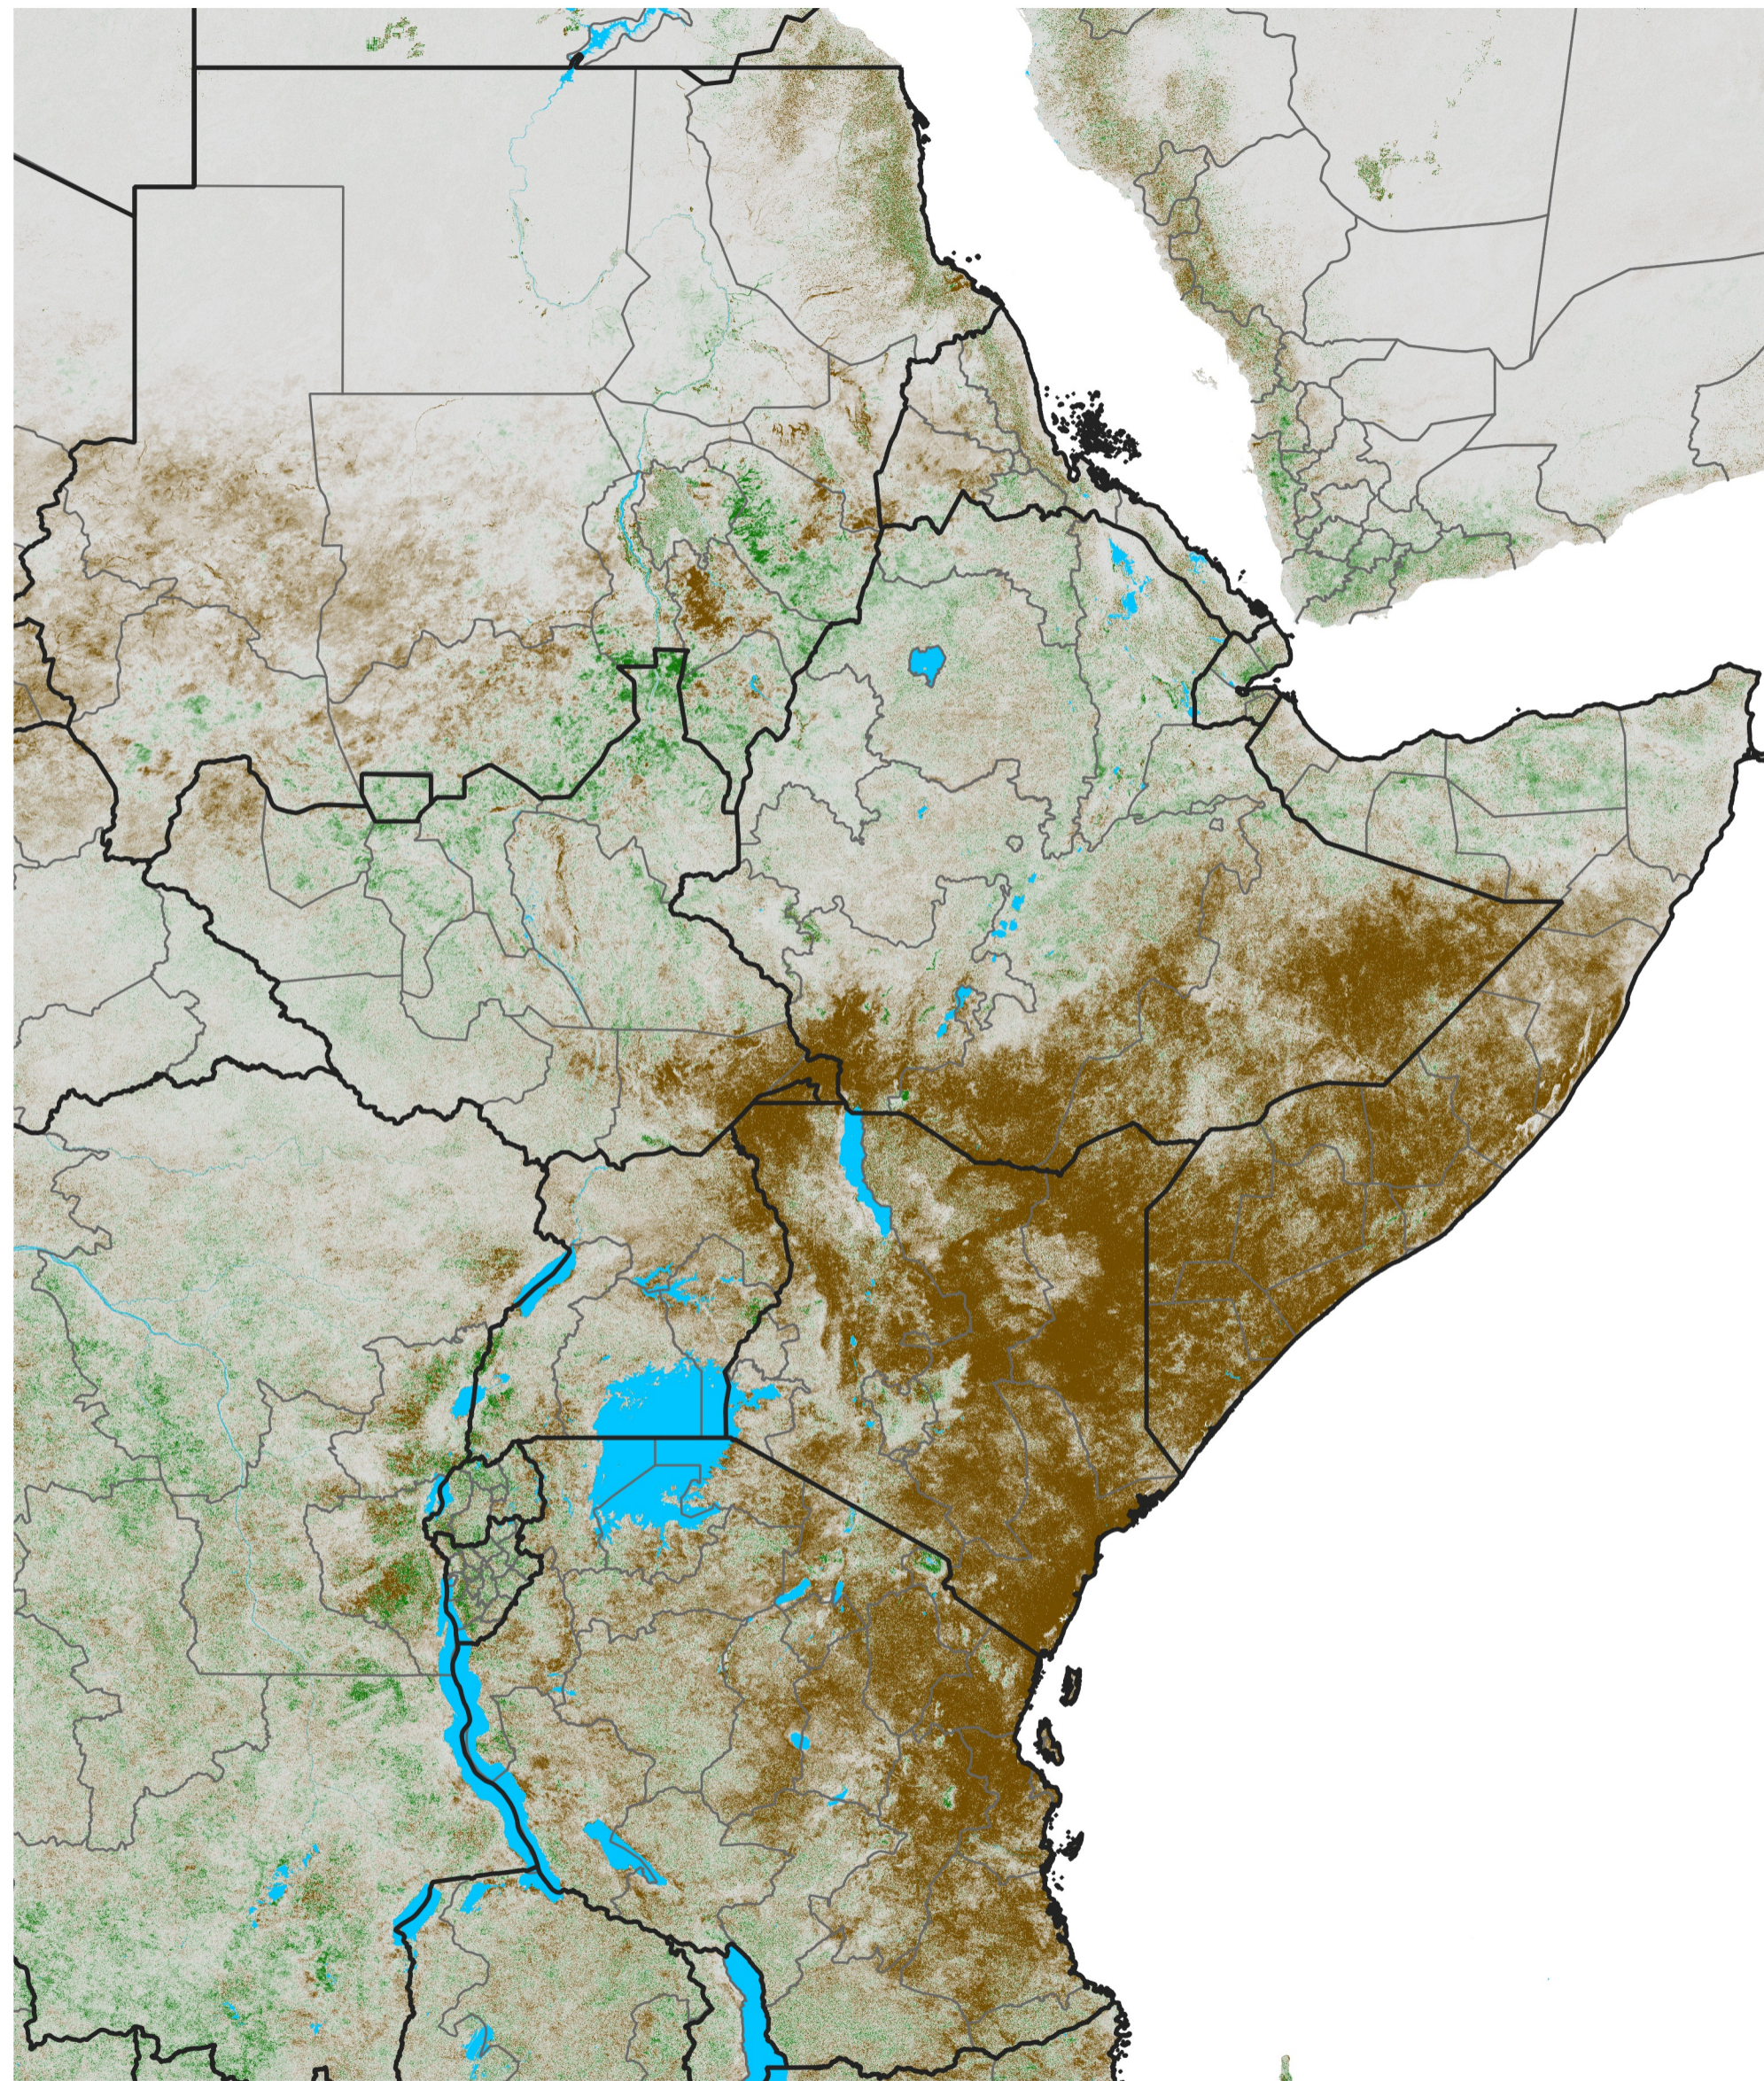

East Africa NDVI Difference

2021 minus 2020

Period 64 / Nov 11 - 20, 2021

NDVI Difference

< -0.3 -0.2 -0.1 -0.05 0.05 0.1 0.2 >0.3

Negative

No Difference

Positive