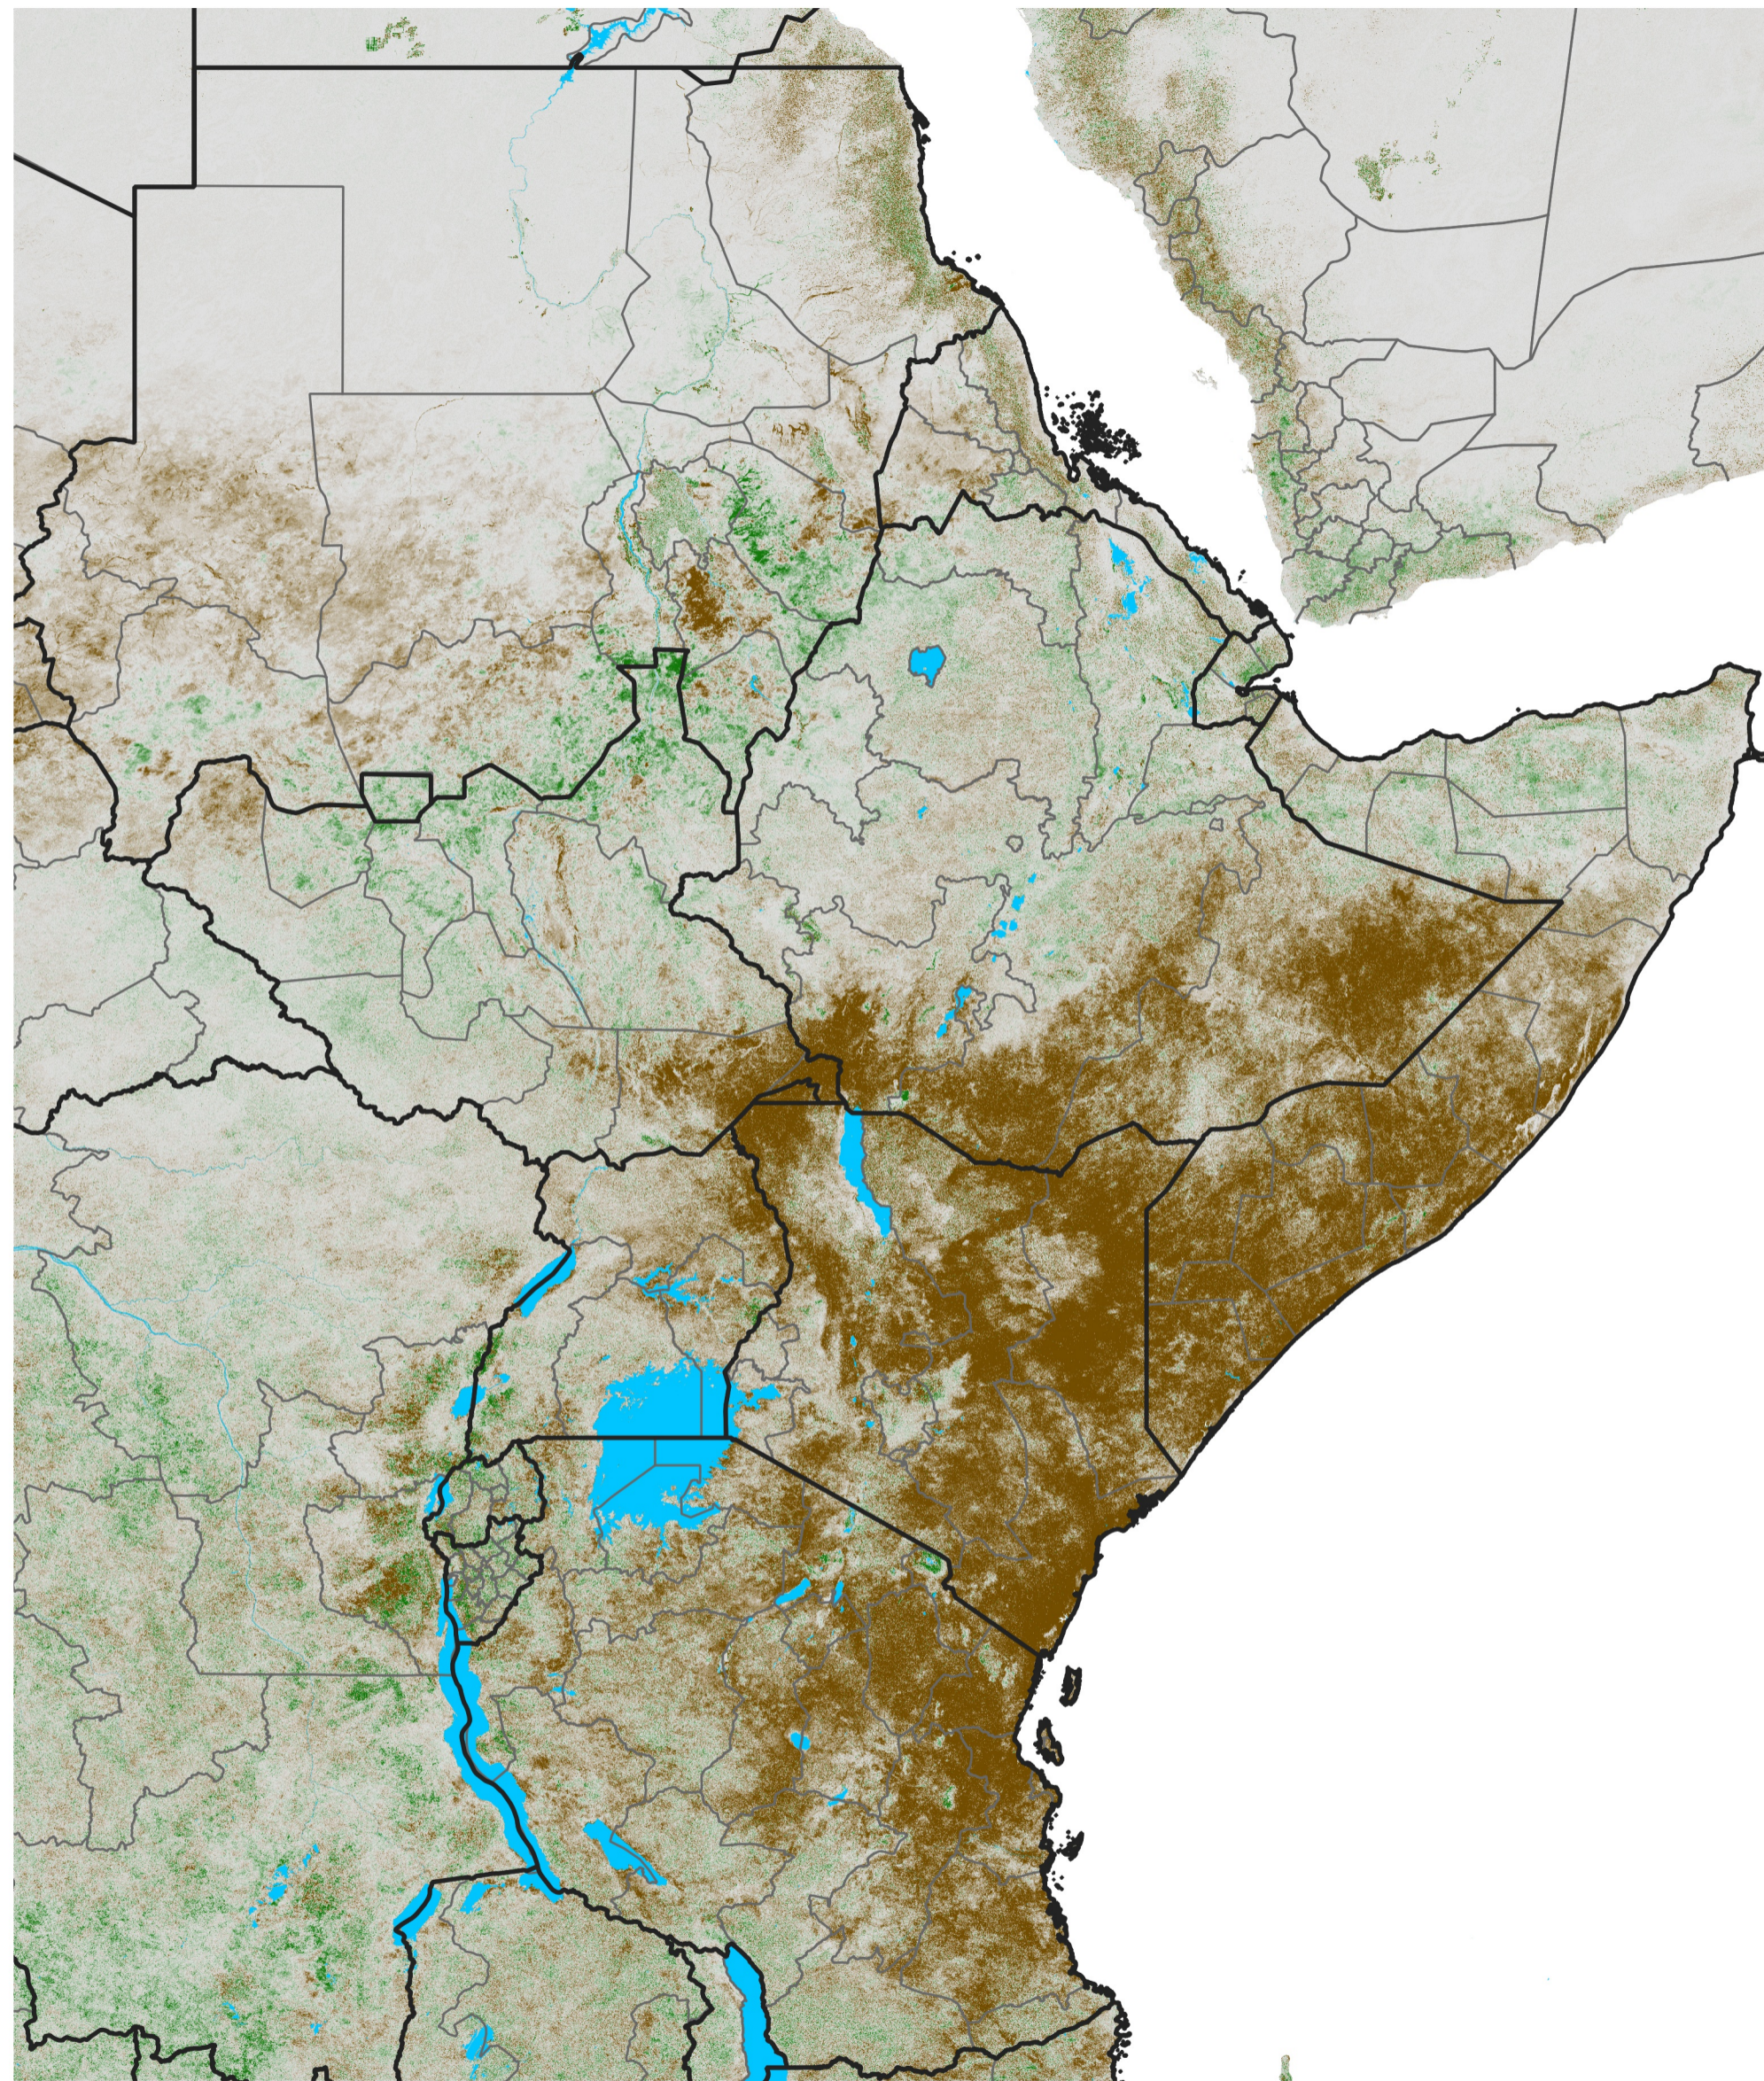

East Africa NDVI Difference

2021 minus 2020

Period 65 / Nov 16 - 25, 2021

NDVI Difference

< -0.3 -0.2 -0.1 -0.05 0.05 0.1 0.2 >0.3

Negative

No Difference

Positive