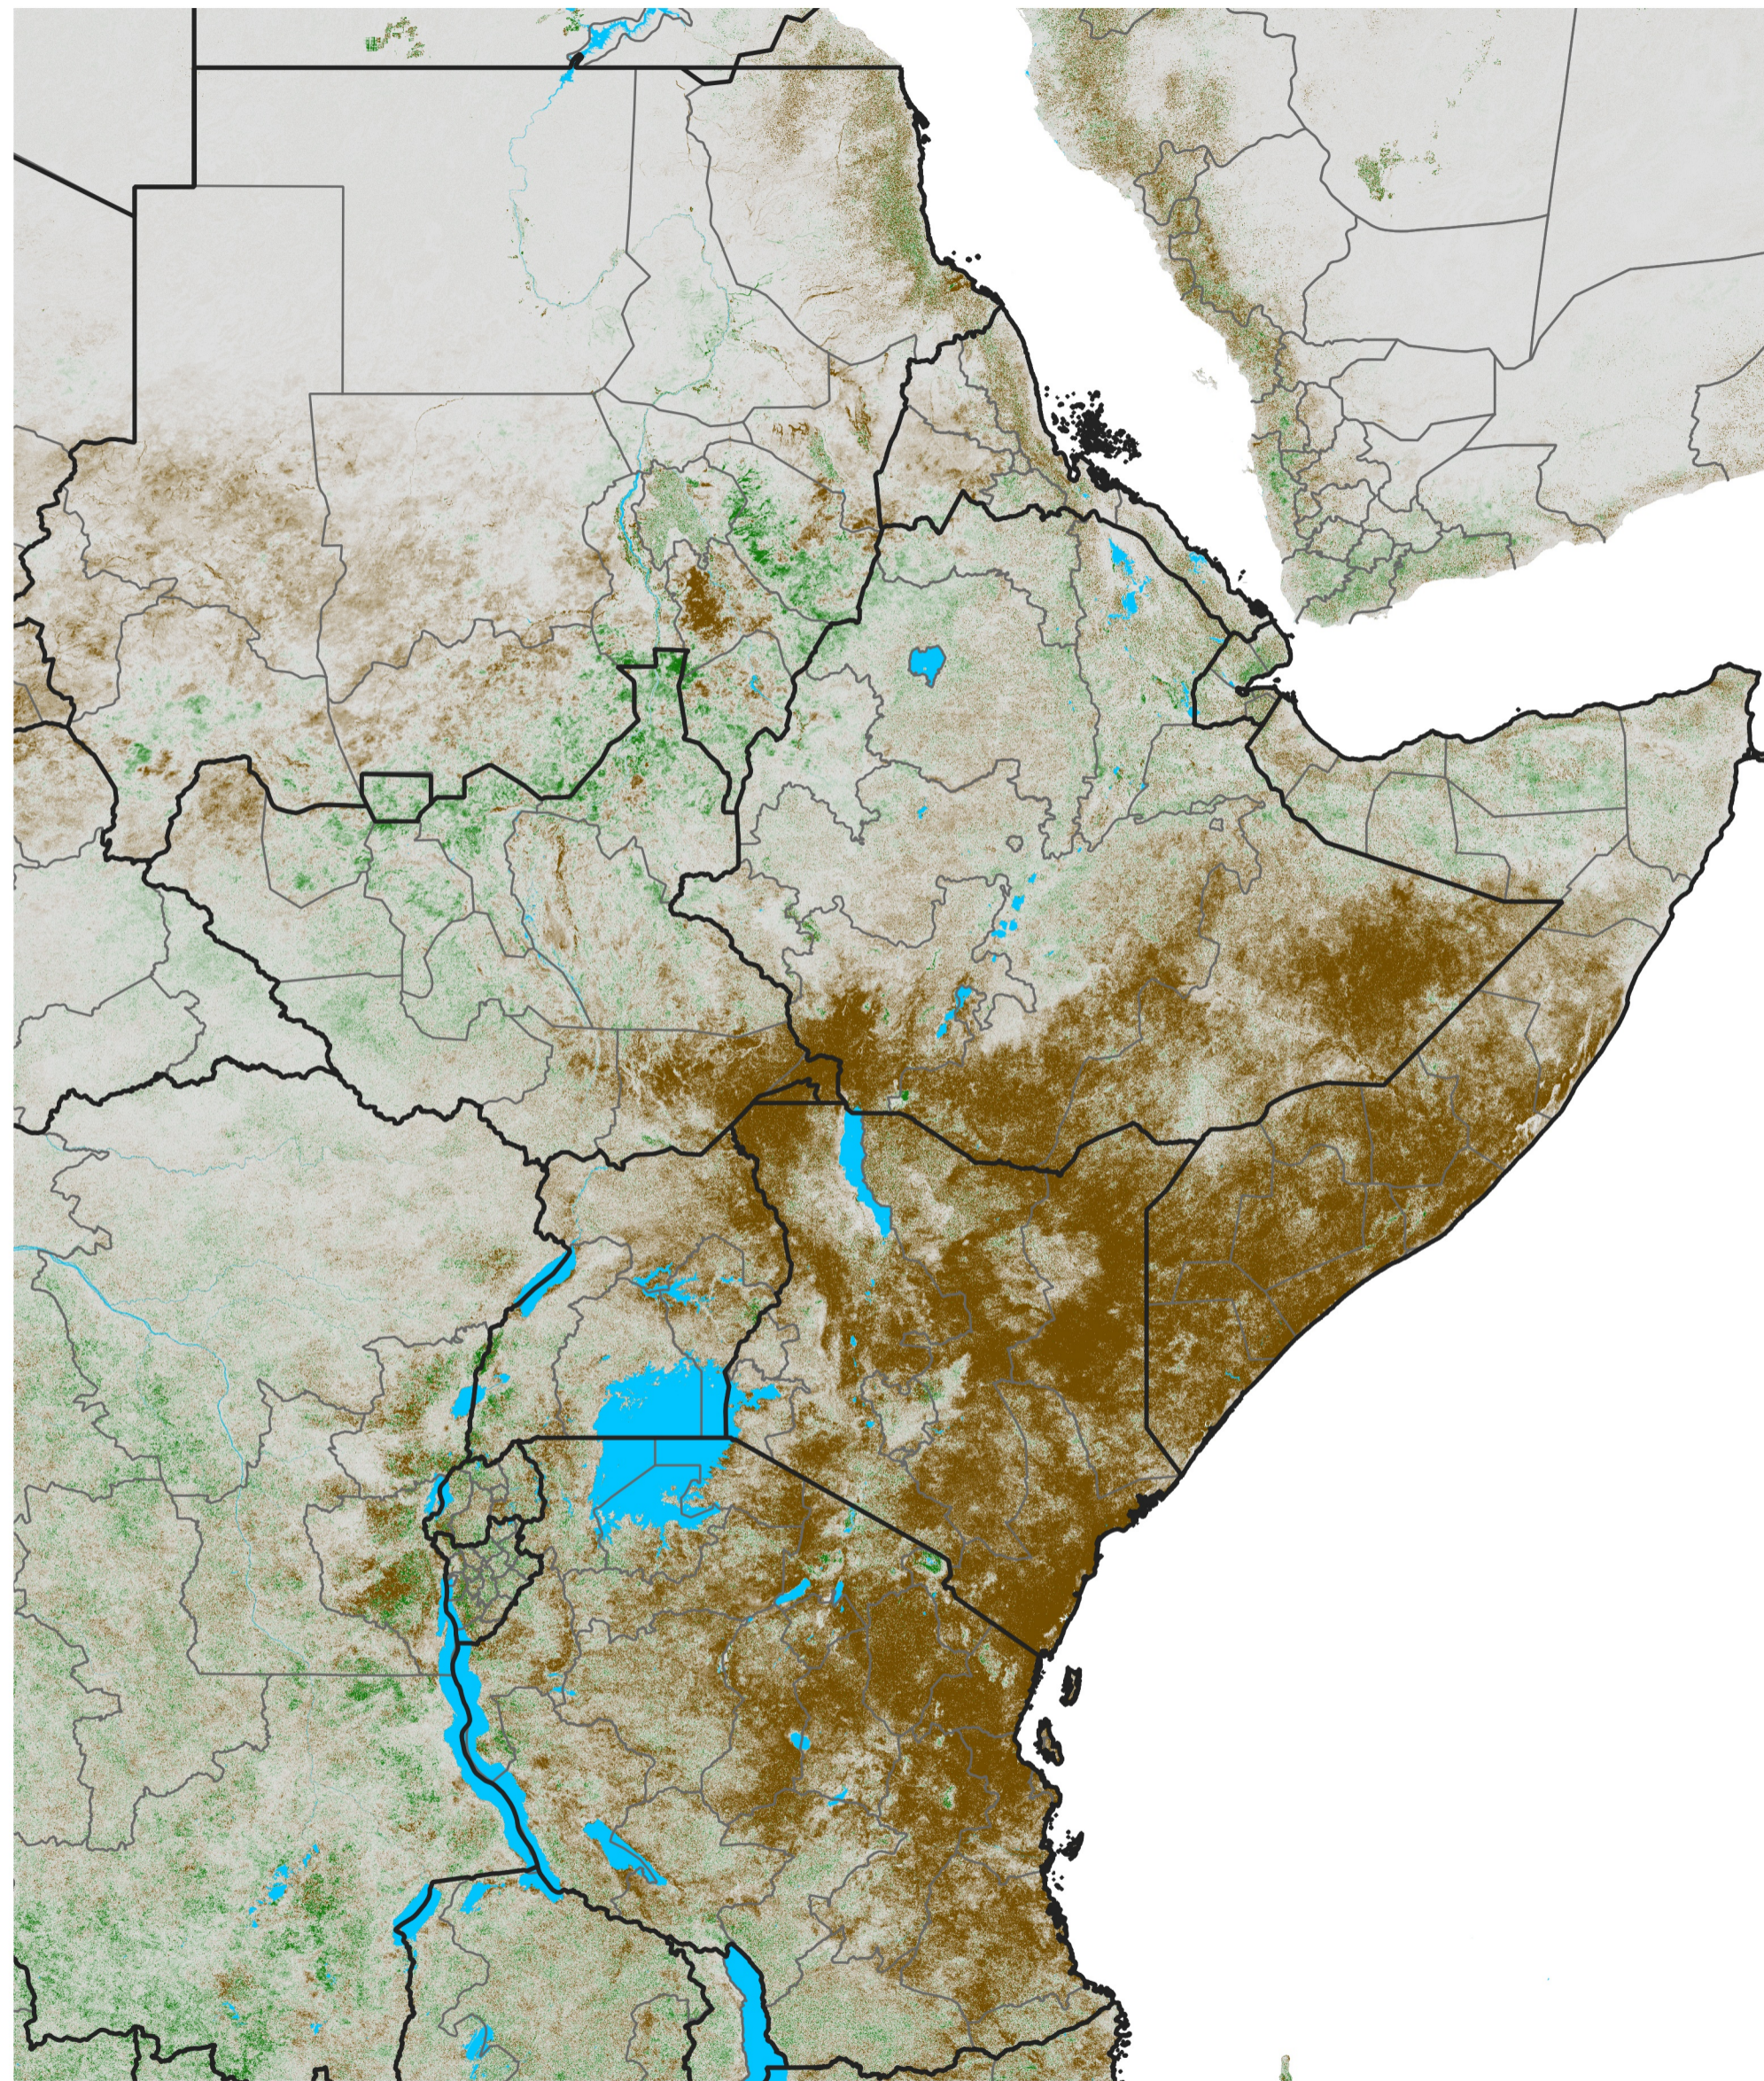

East Africa NDVI Difference

2021 minus 2020

Period 66 / Nov 21 - 30, 2021

NDVI Difference

< -0.3 -0.2 -0.1 -0.05 0.05 0.1 0.2 >0.3

Negative

No Difference

Positive