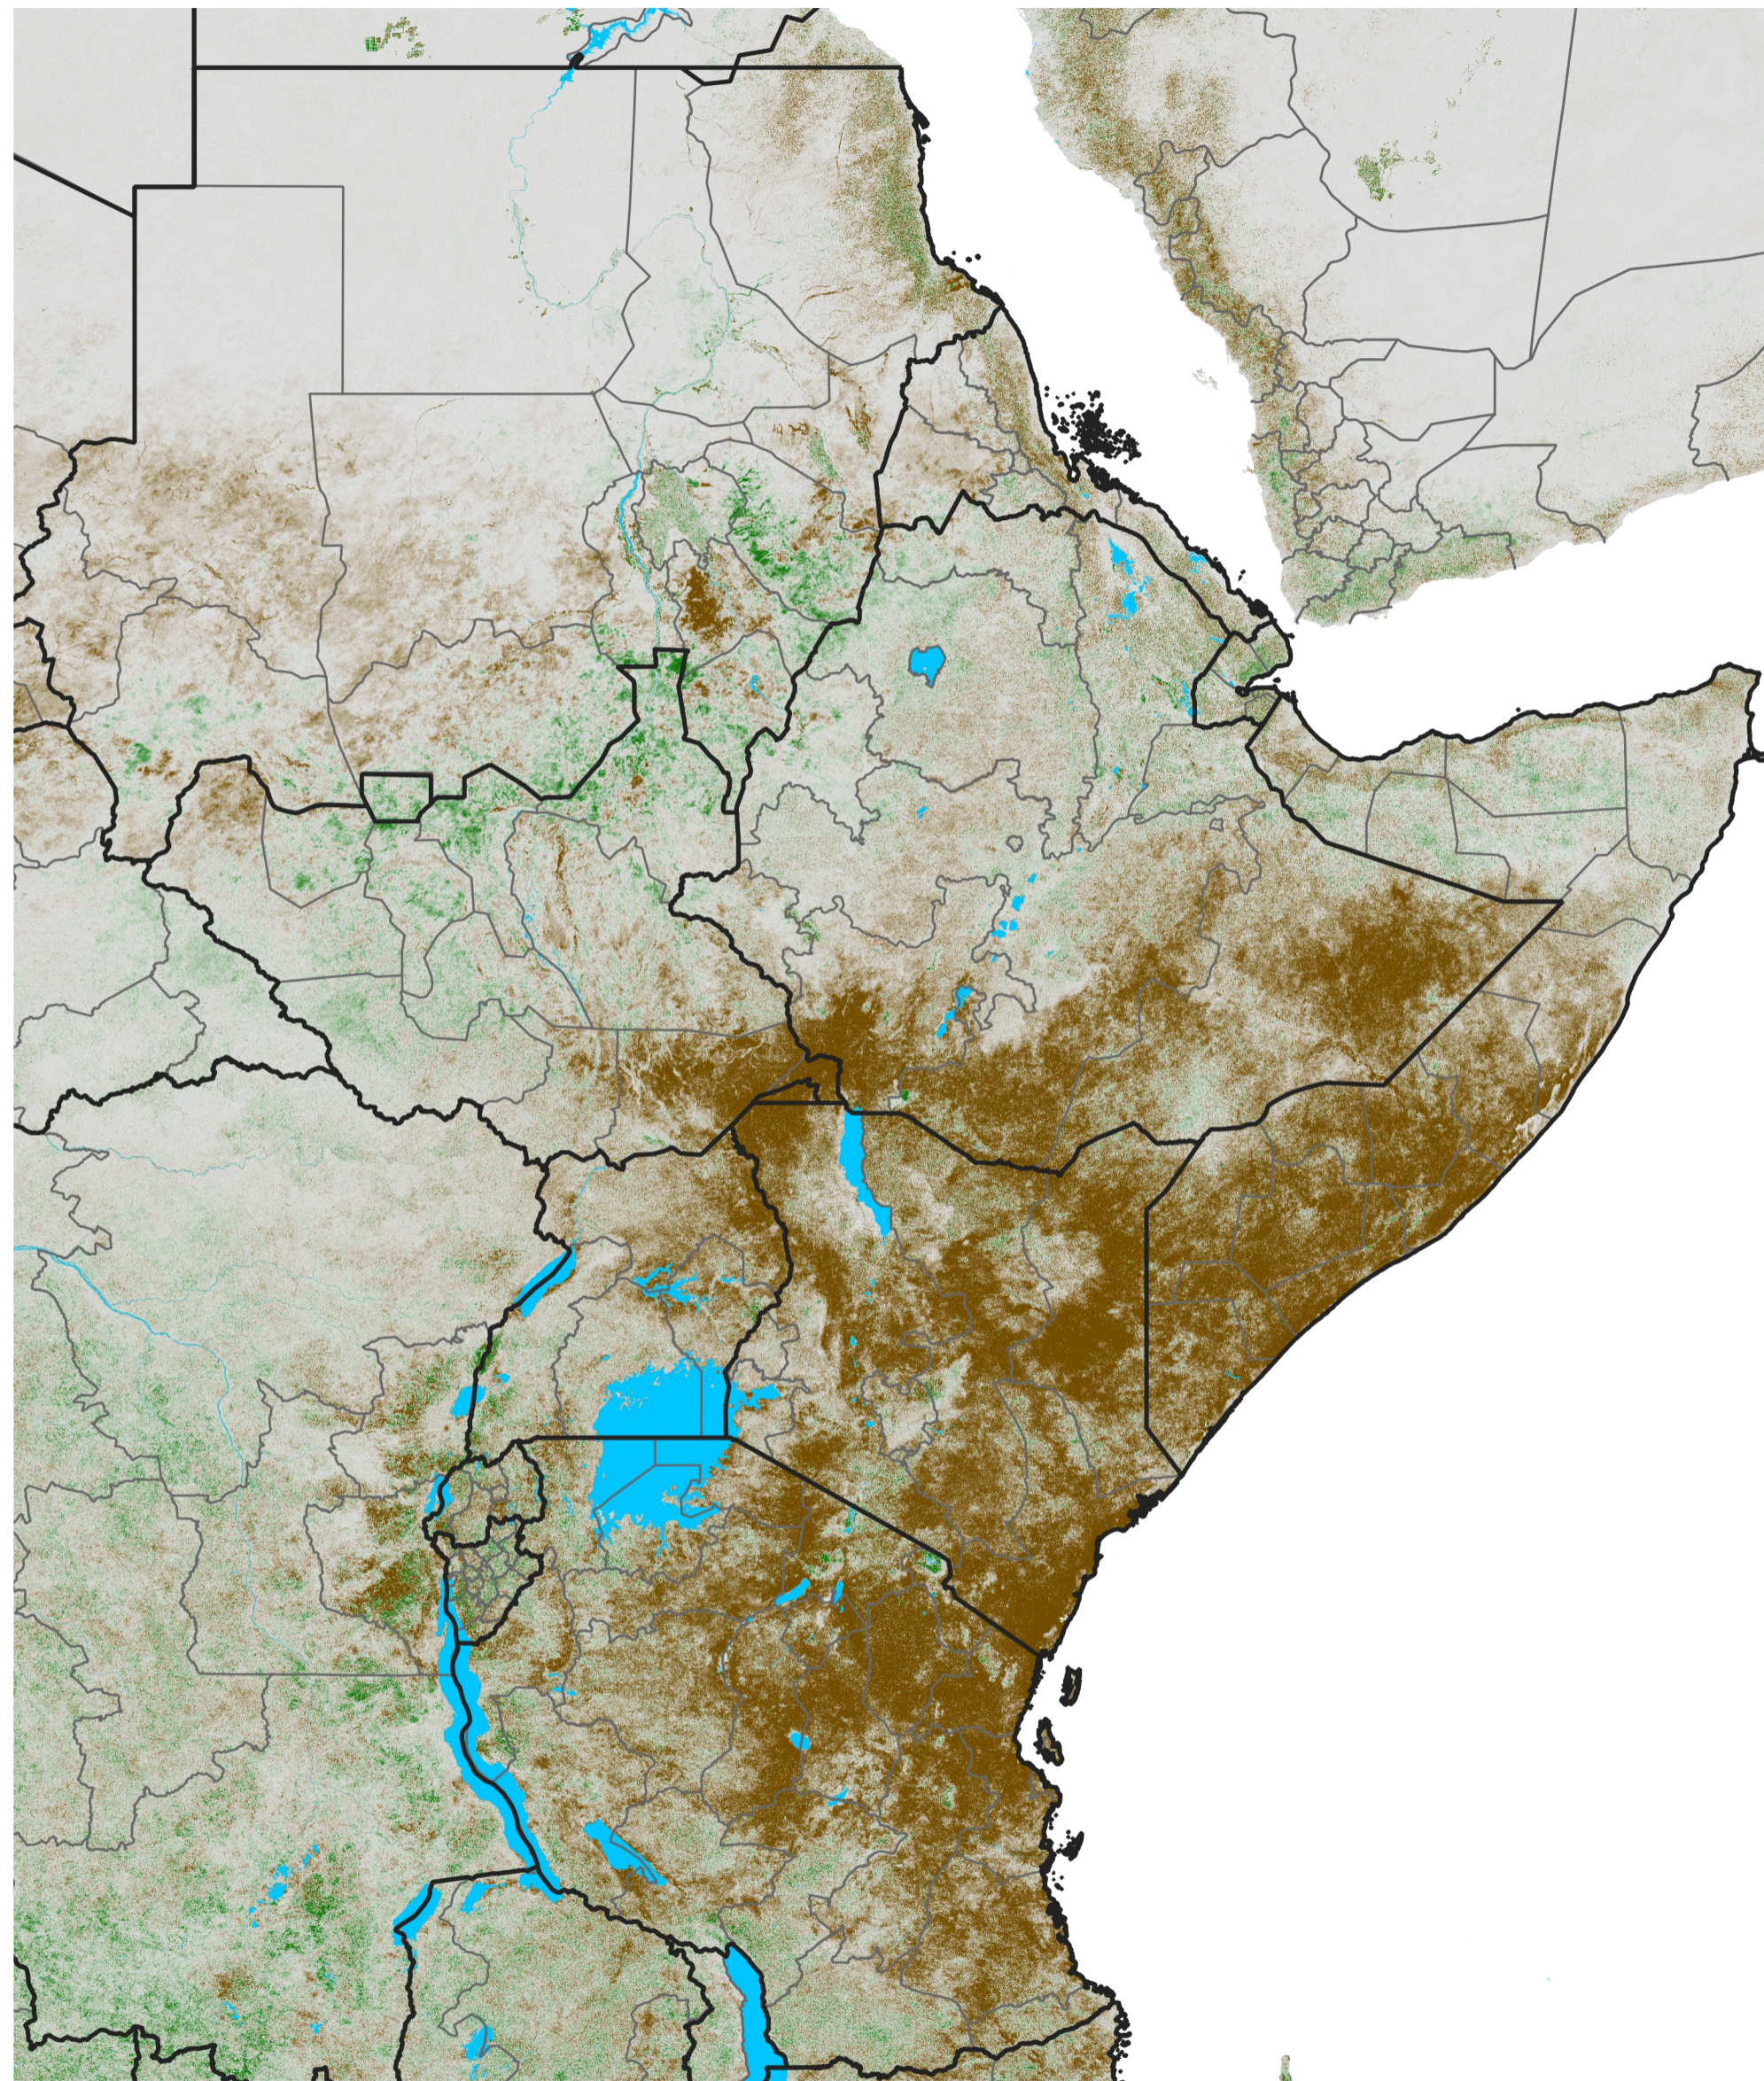

East Africa NDVI Difference

2021 minus 2020

Period 67 / Nov 26 - Dec 05, 2021

NDVI Difference

< -0.3 -0.2 -0.1 -0.05 0.05 0.1 0.2 >0.3

Negative

No Difference

Positive