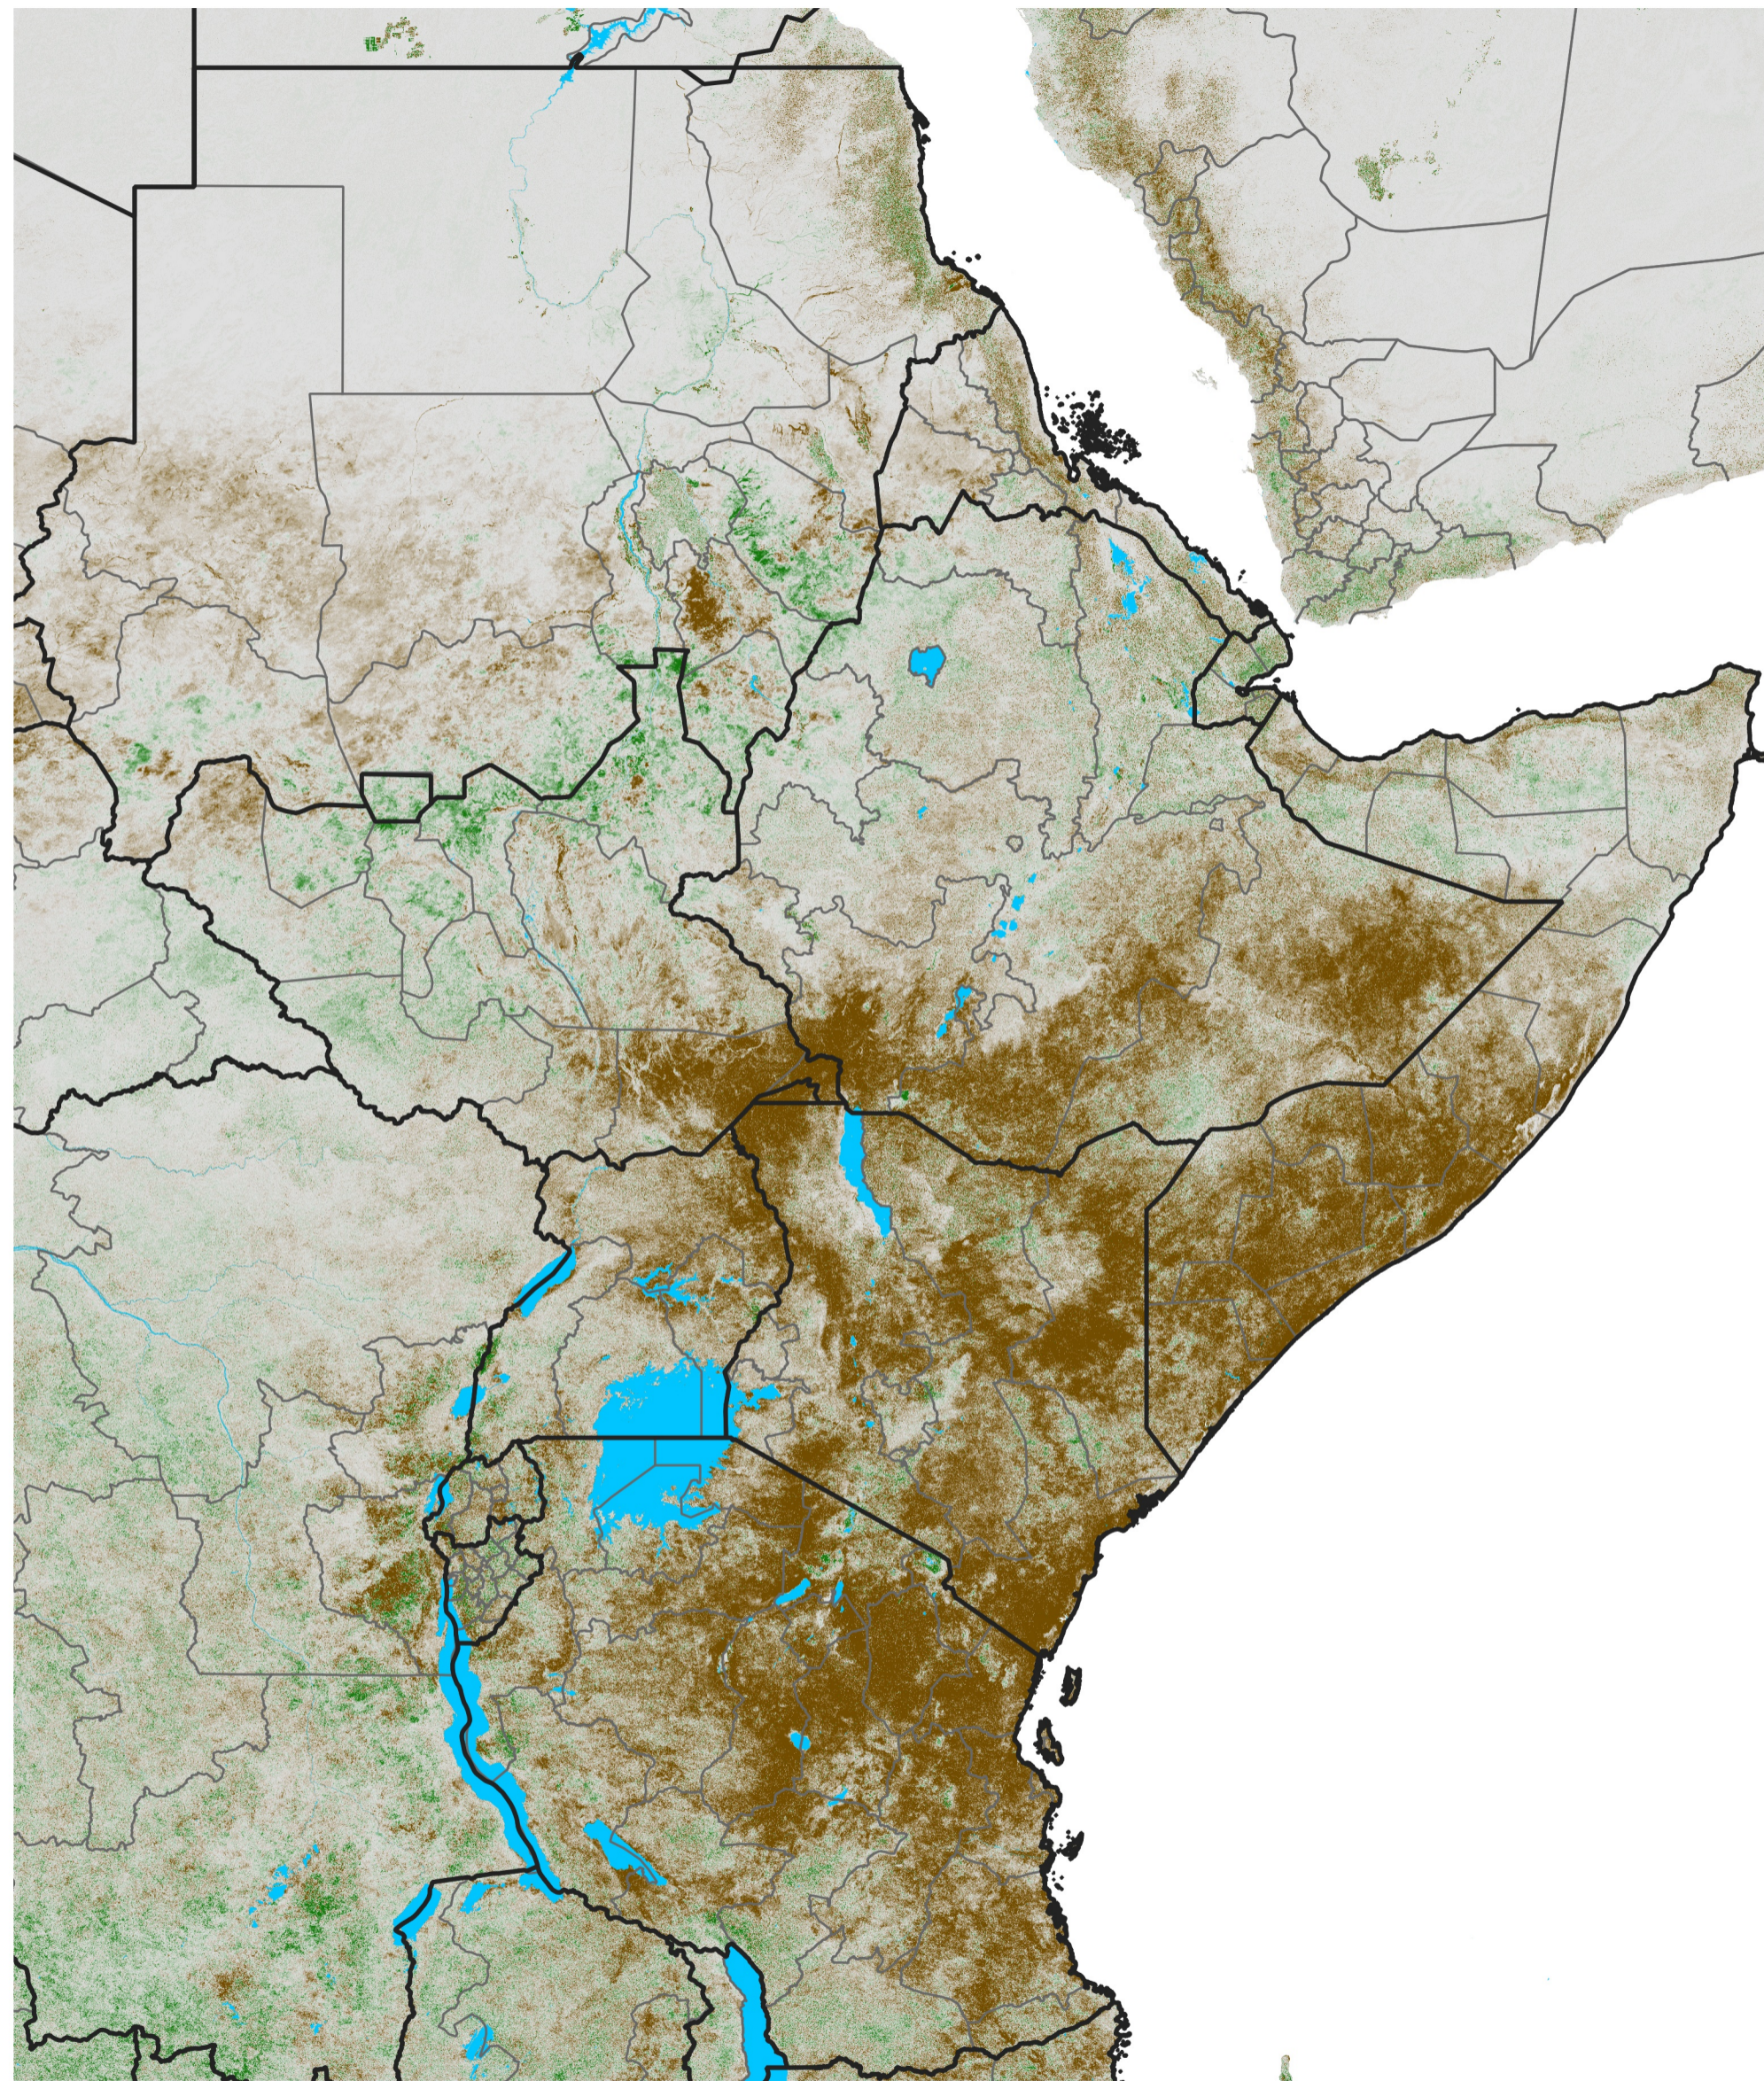

East Africa NDVI Difference

2021 minus 2020

Period 68 / Dec 01 - 10, 2021

NDVI Difference

< -0.3 -0.2 -0.1 -0.05 0.05 0.1 0.2 >0.3

Negative

No Difference

Positive