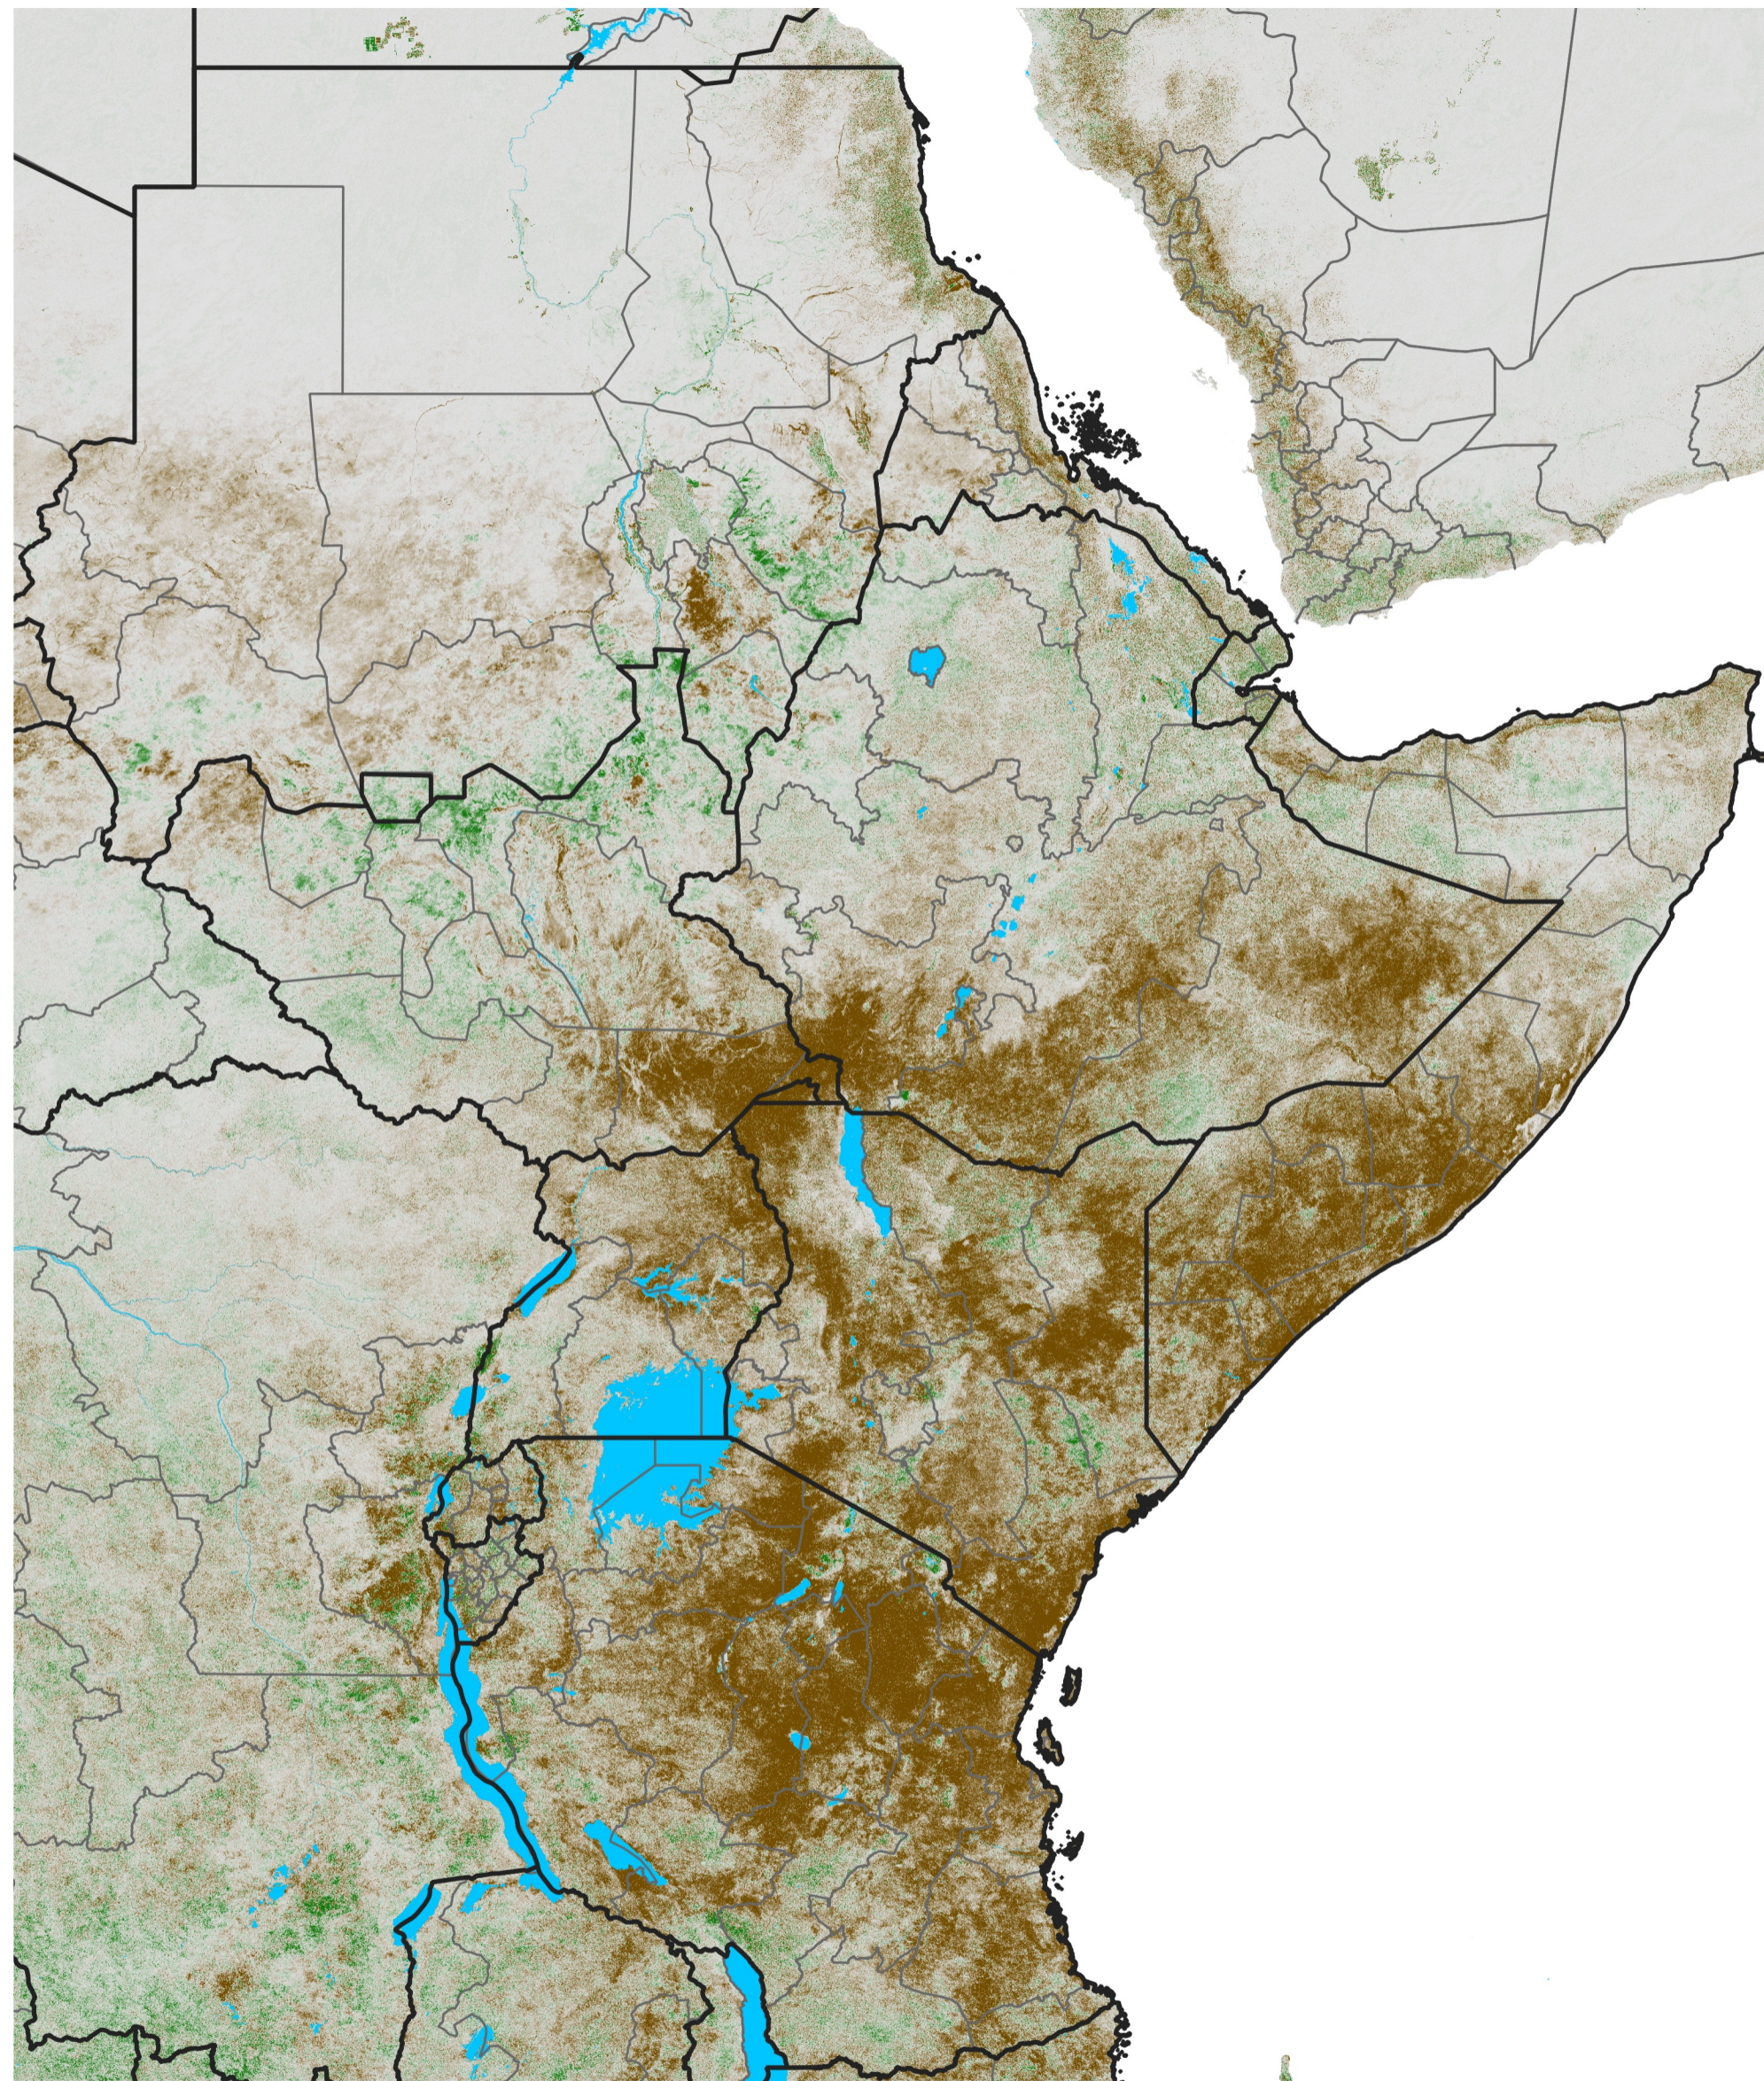

East Africa NDVI Difference

2021 minus 2020

Period 69 / Dec 06 - 15, 2021

NDVI Difference

< -0.3 -0.2 -0.1 -0.05 0.05 0.1 0.2 >0.3

Negative

No Difference

Positive