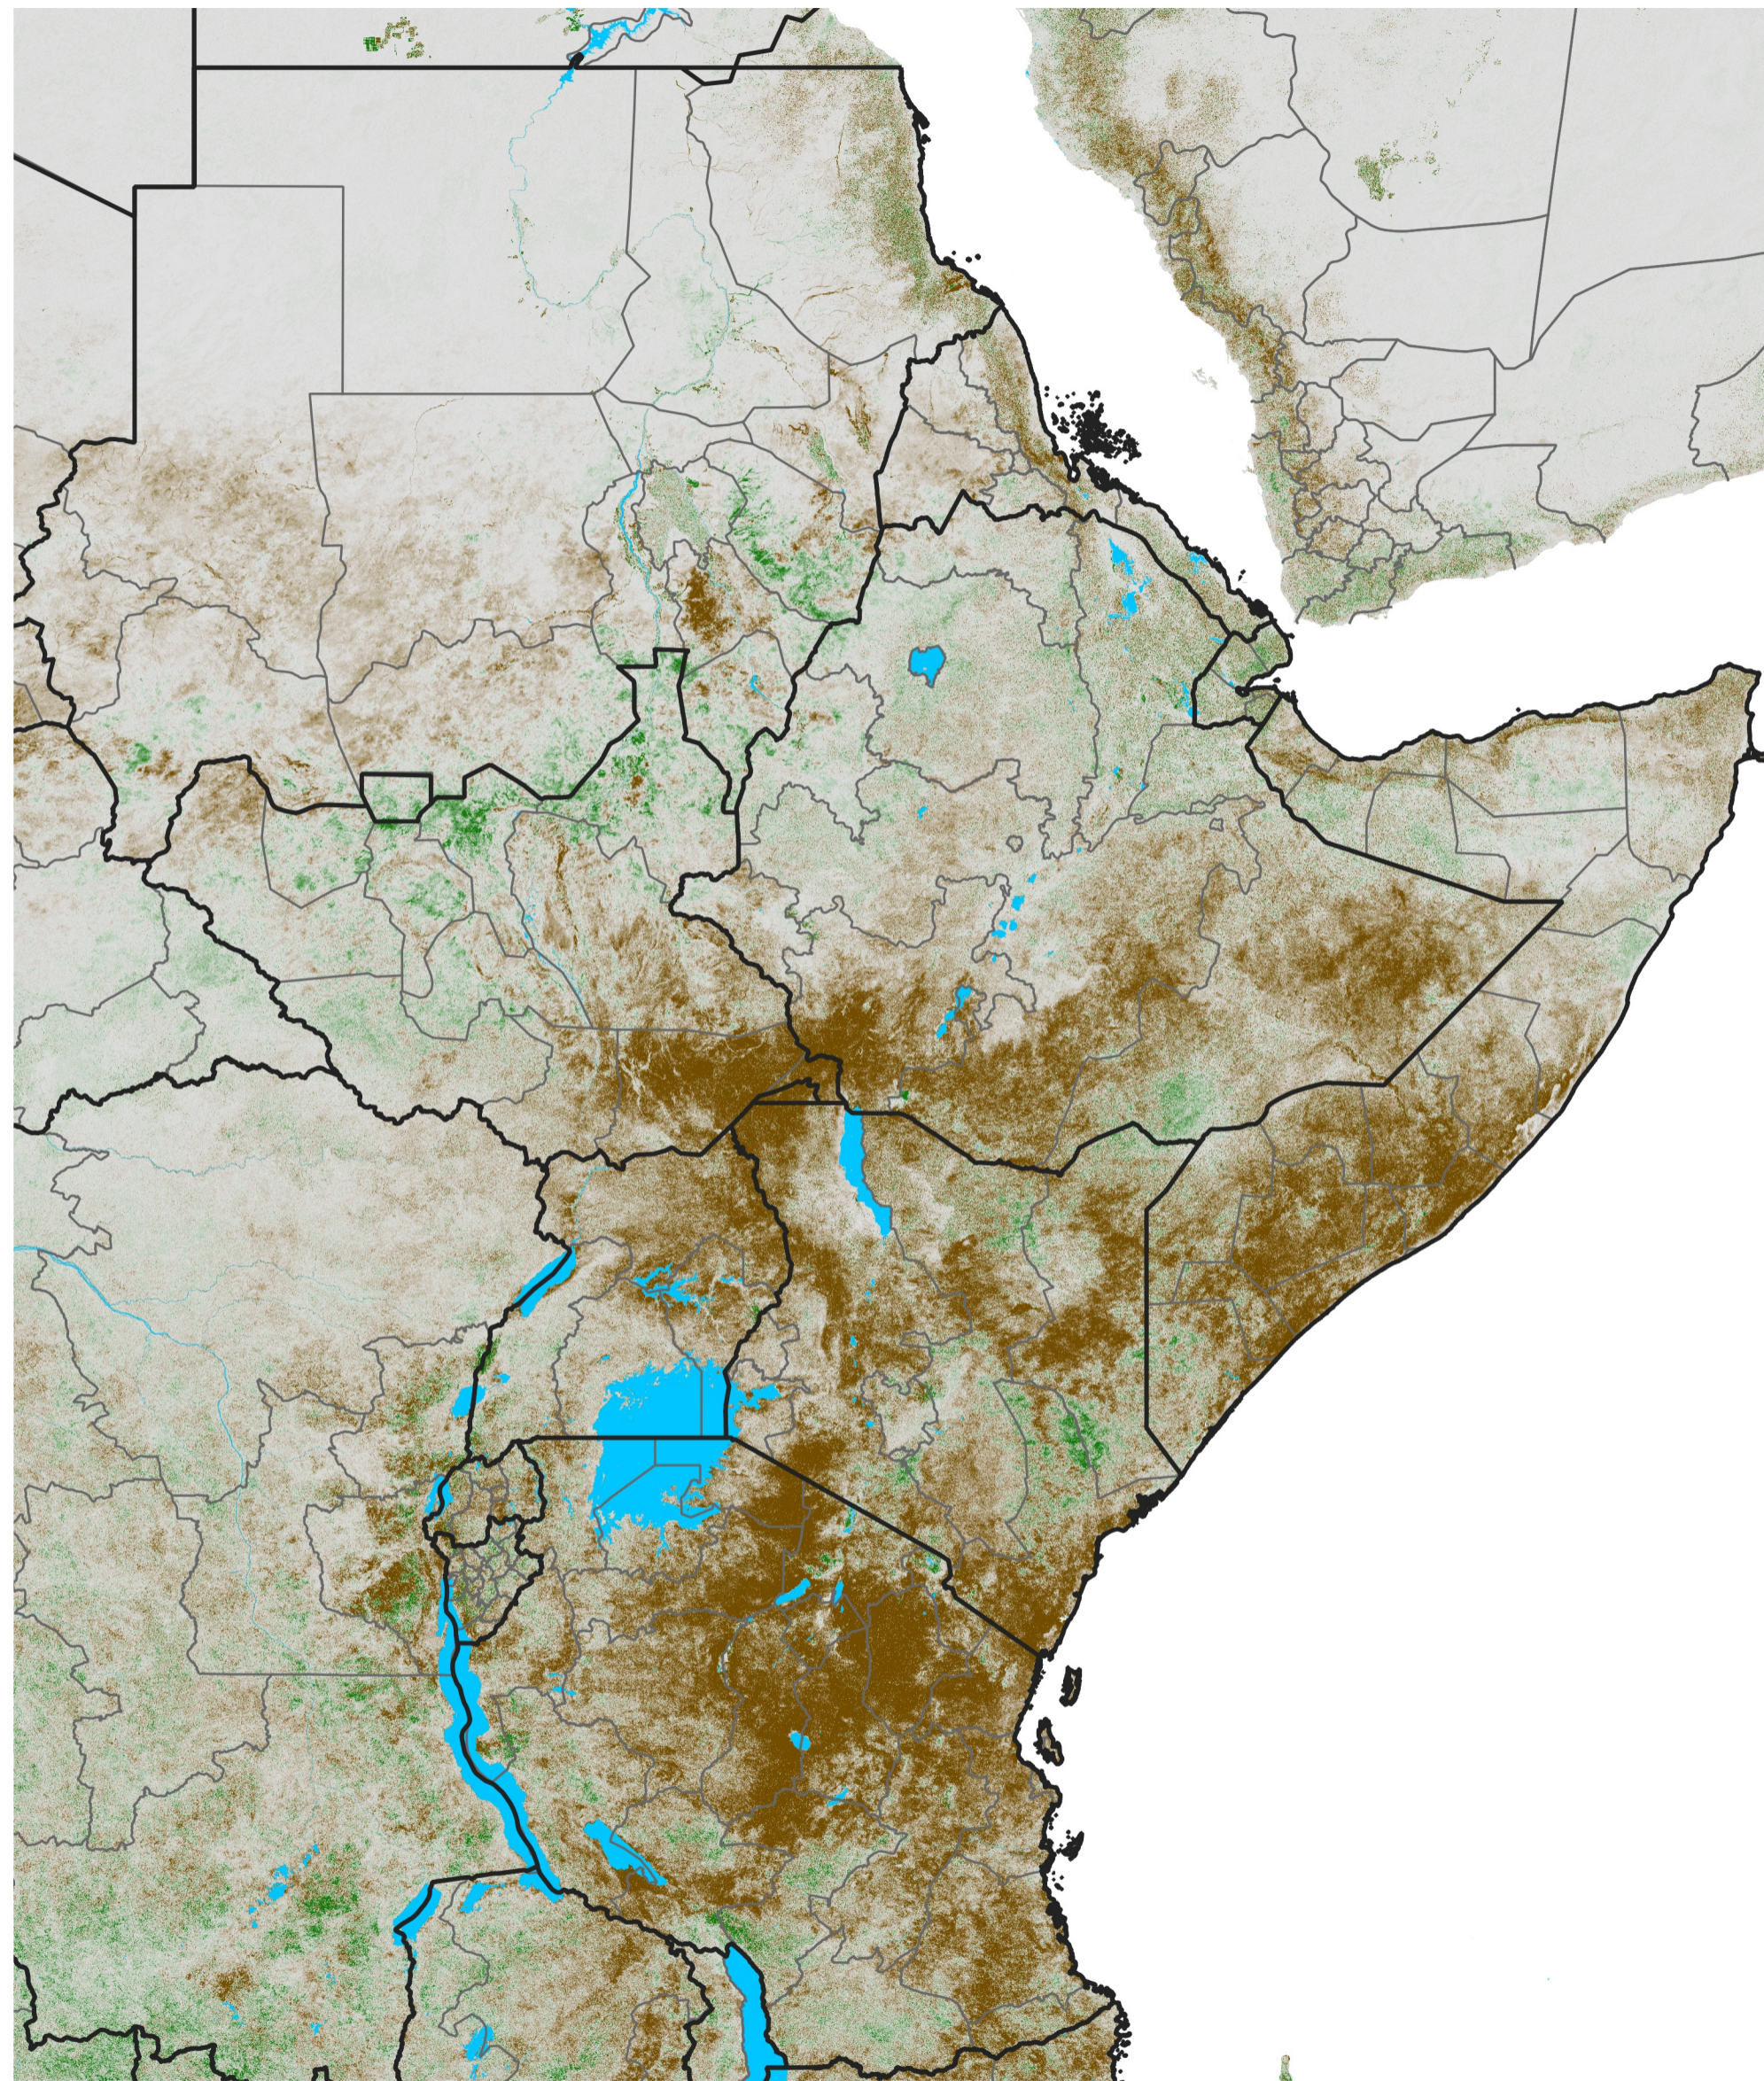

# East Africa NDVI Difference

2021 minus 2020

Period 70 / Dec 11 - 20, 2021

## NDVI Difference

< -0.3   -0.2   -0.1   -0.05   0.05   0.1   0.2   >0.3

Negative

No Difference

Positive