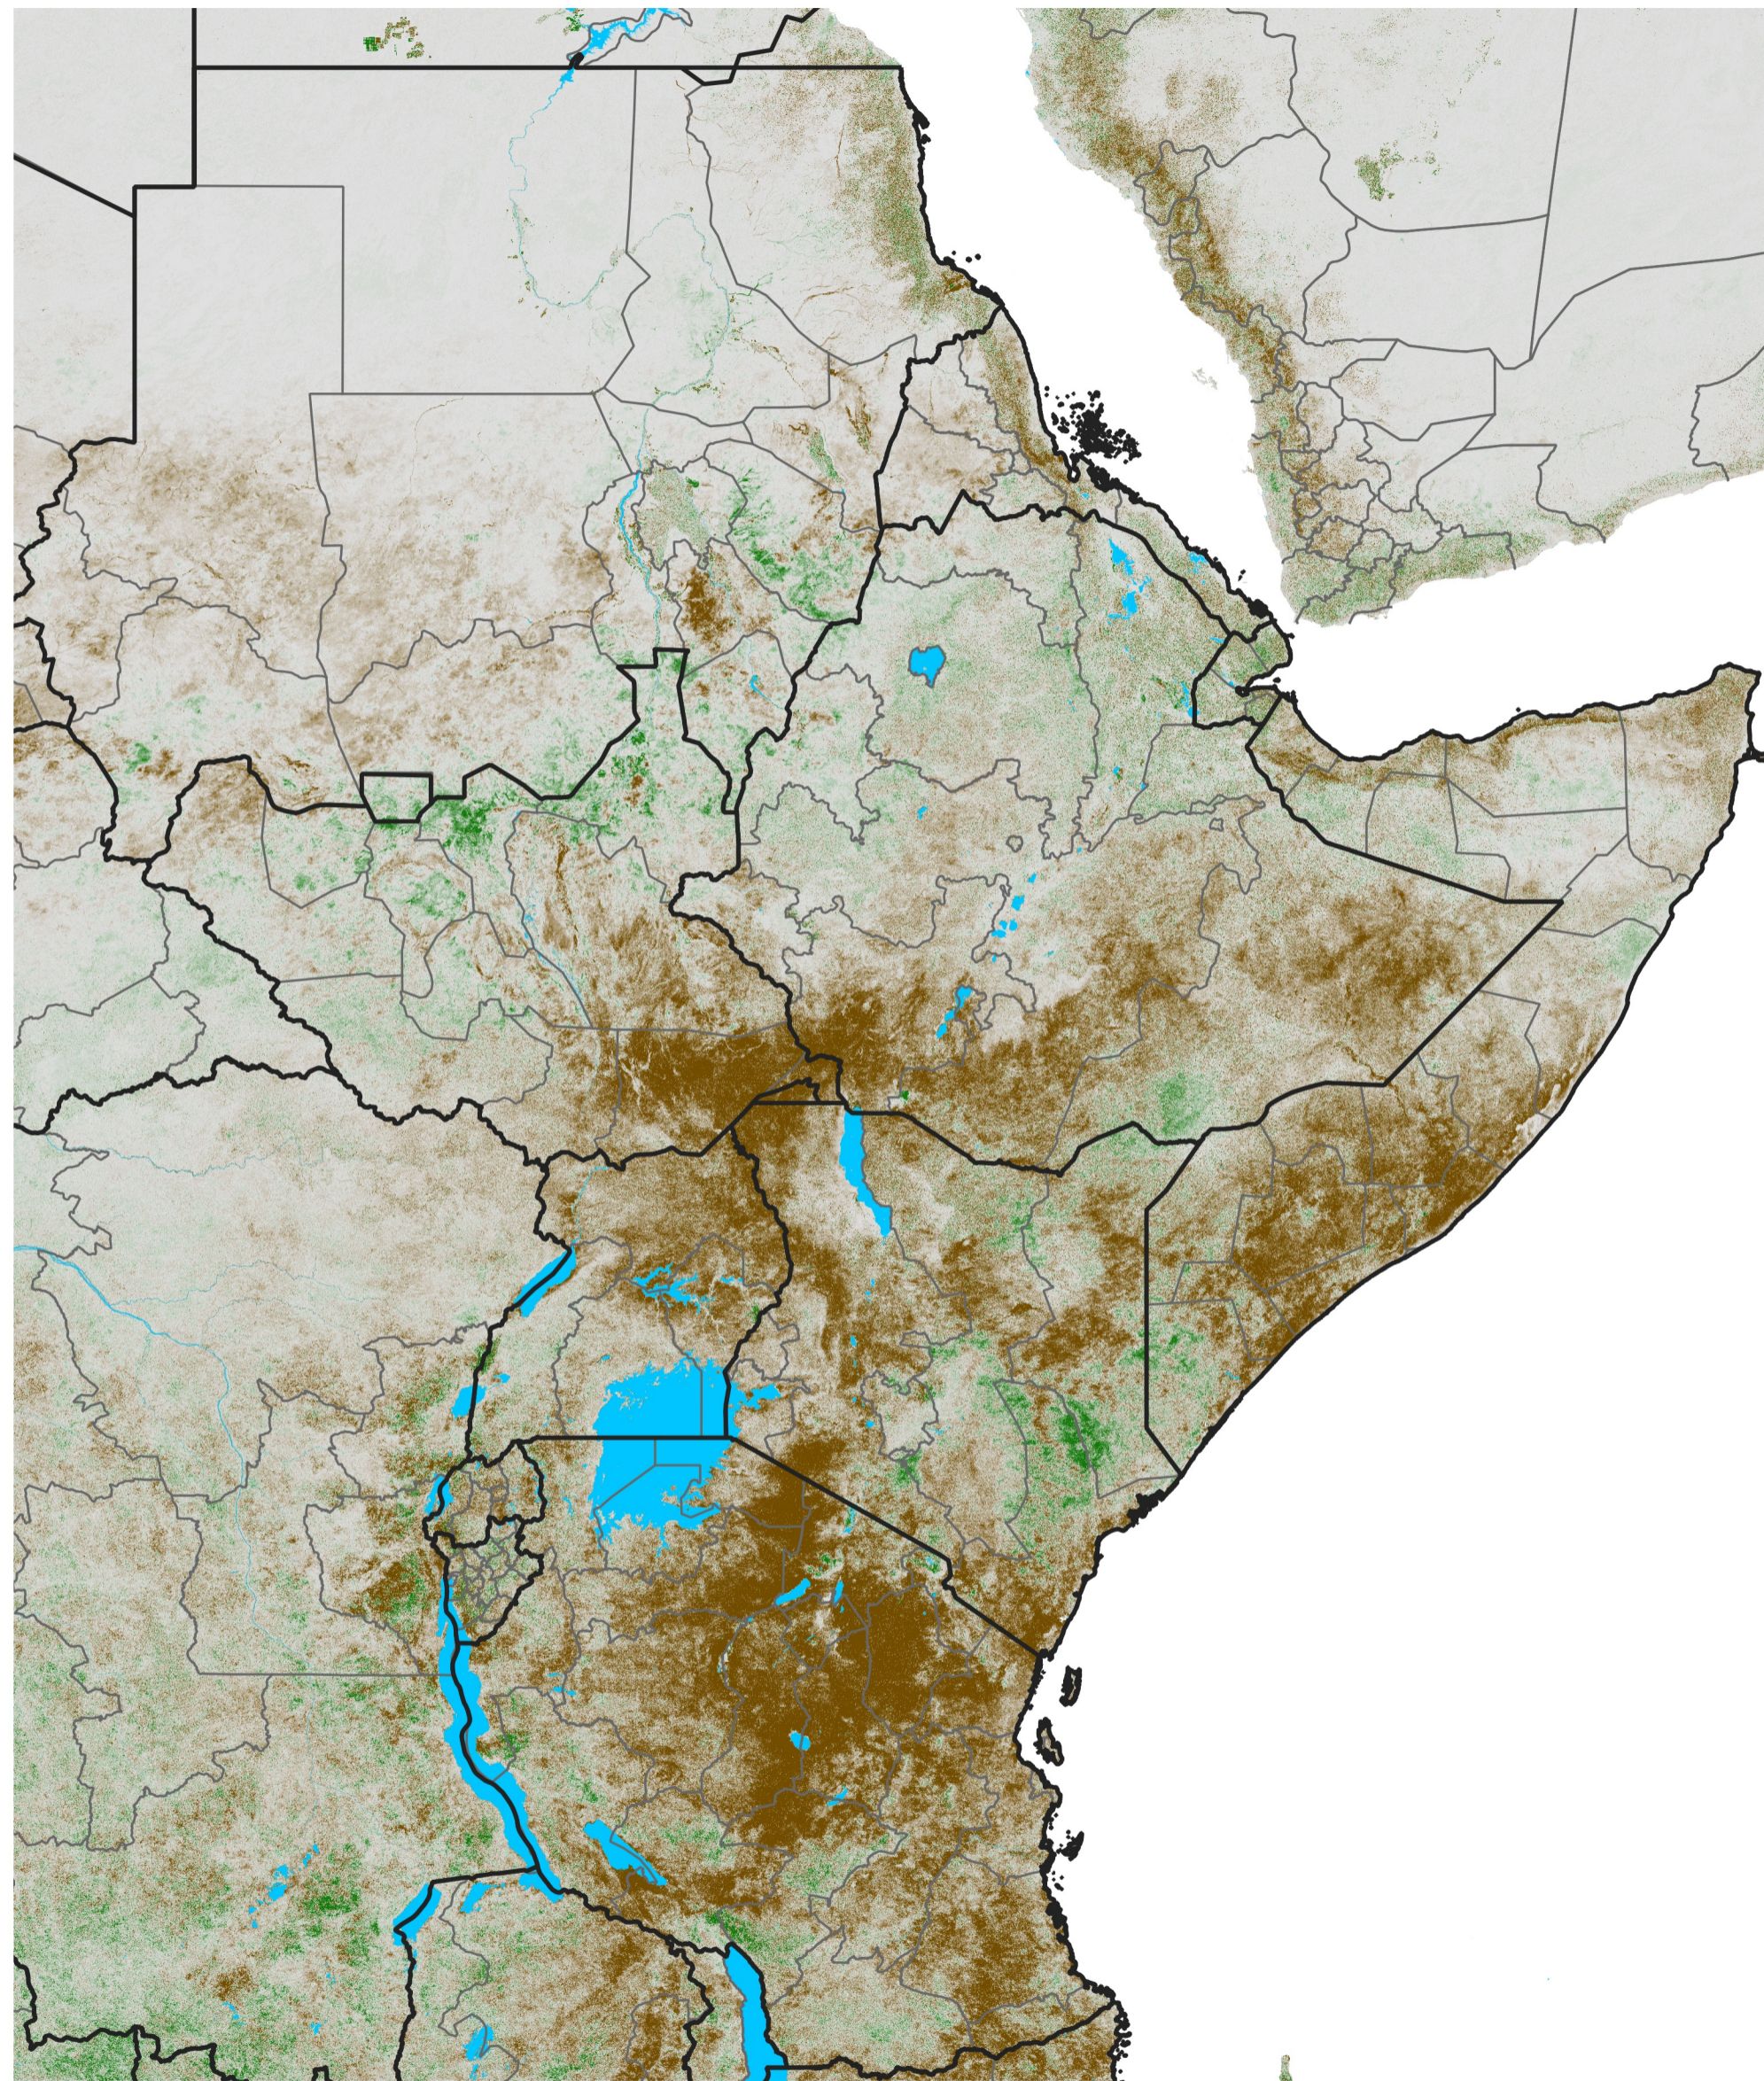

# East Africa NDVI Difference

2021 minus 2020

Period 71 / Dec 16 - 25, 2021

## NDVI Difference

< -0.3   -0.2   -0.1   -0.05   0.05   0.1   0.2   >0.3

Negative

No Difference

Positive