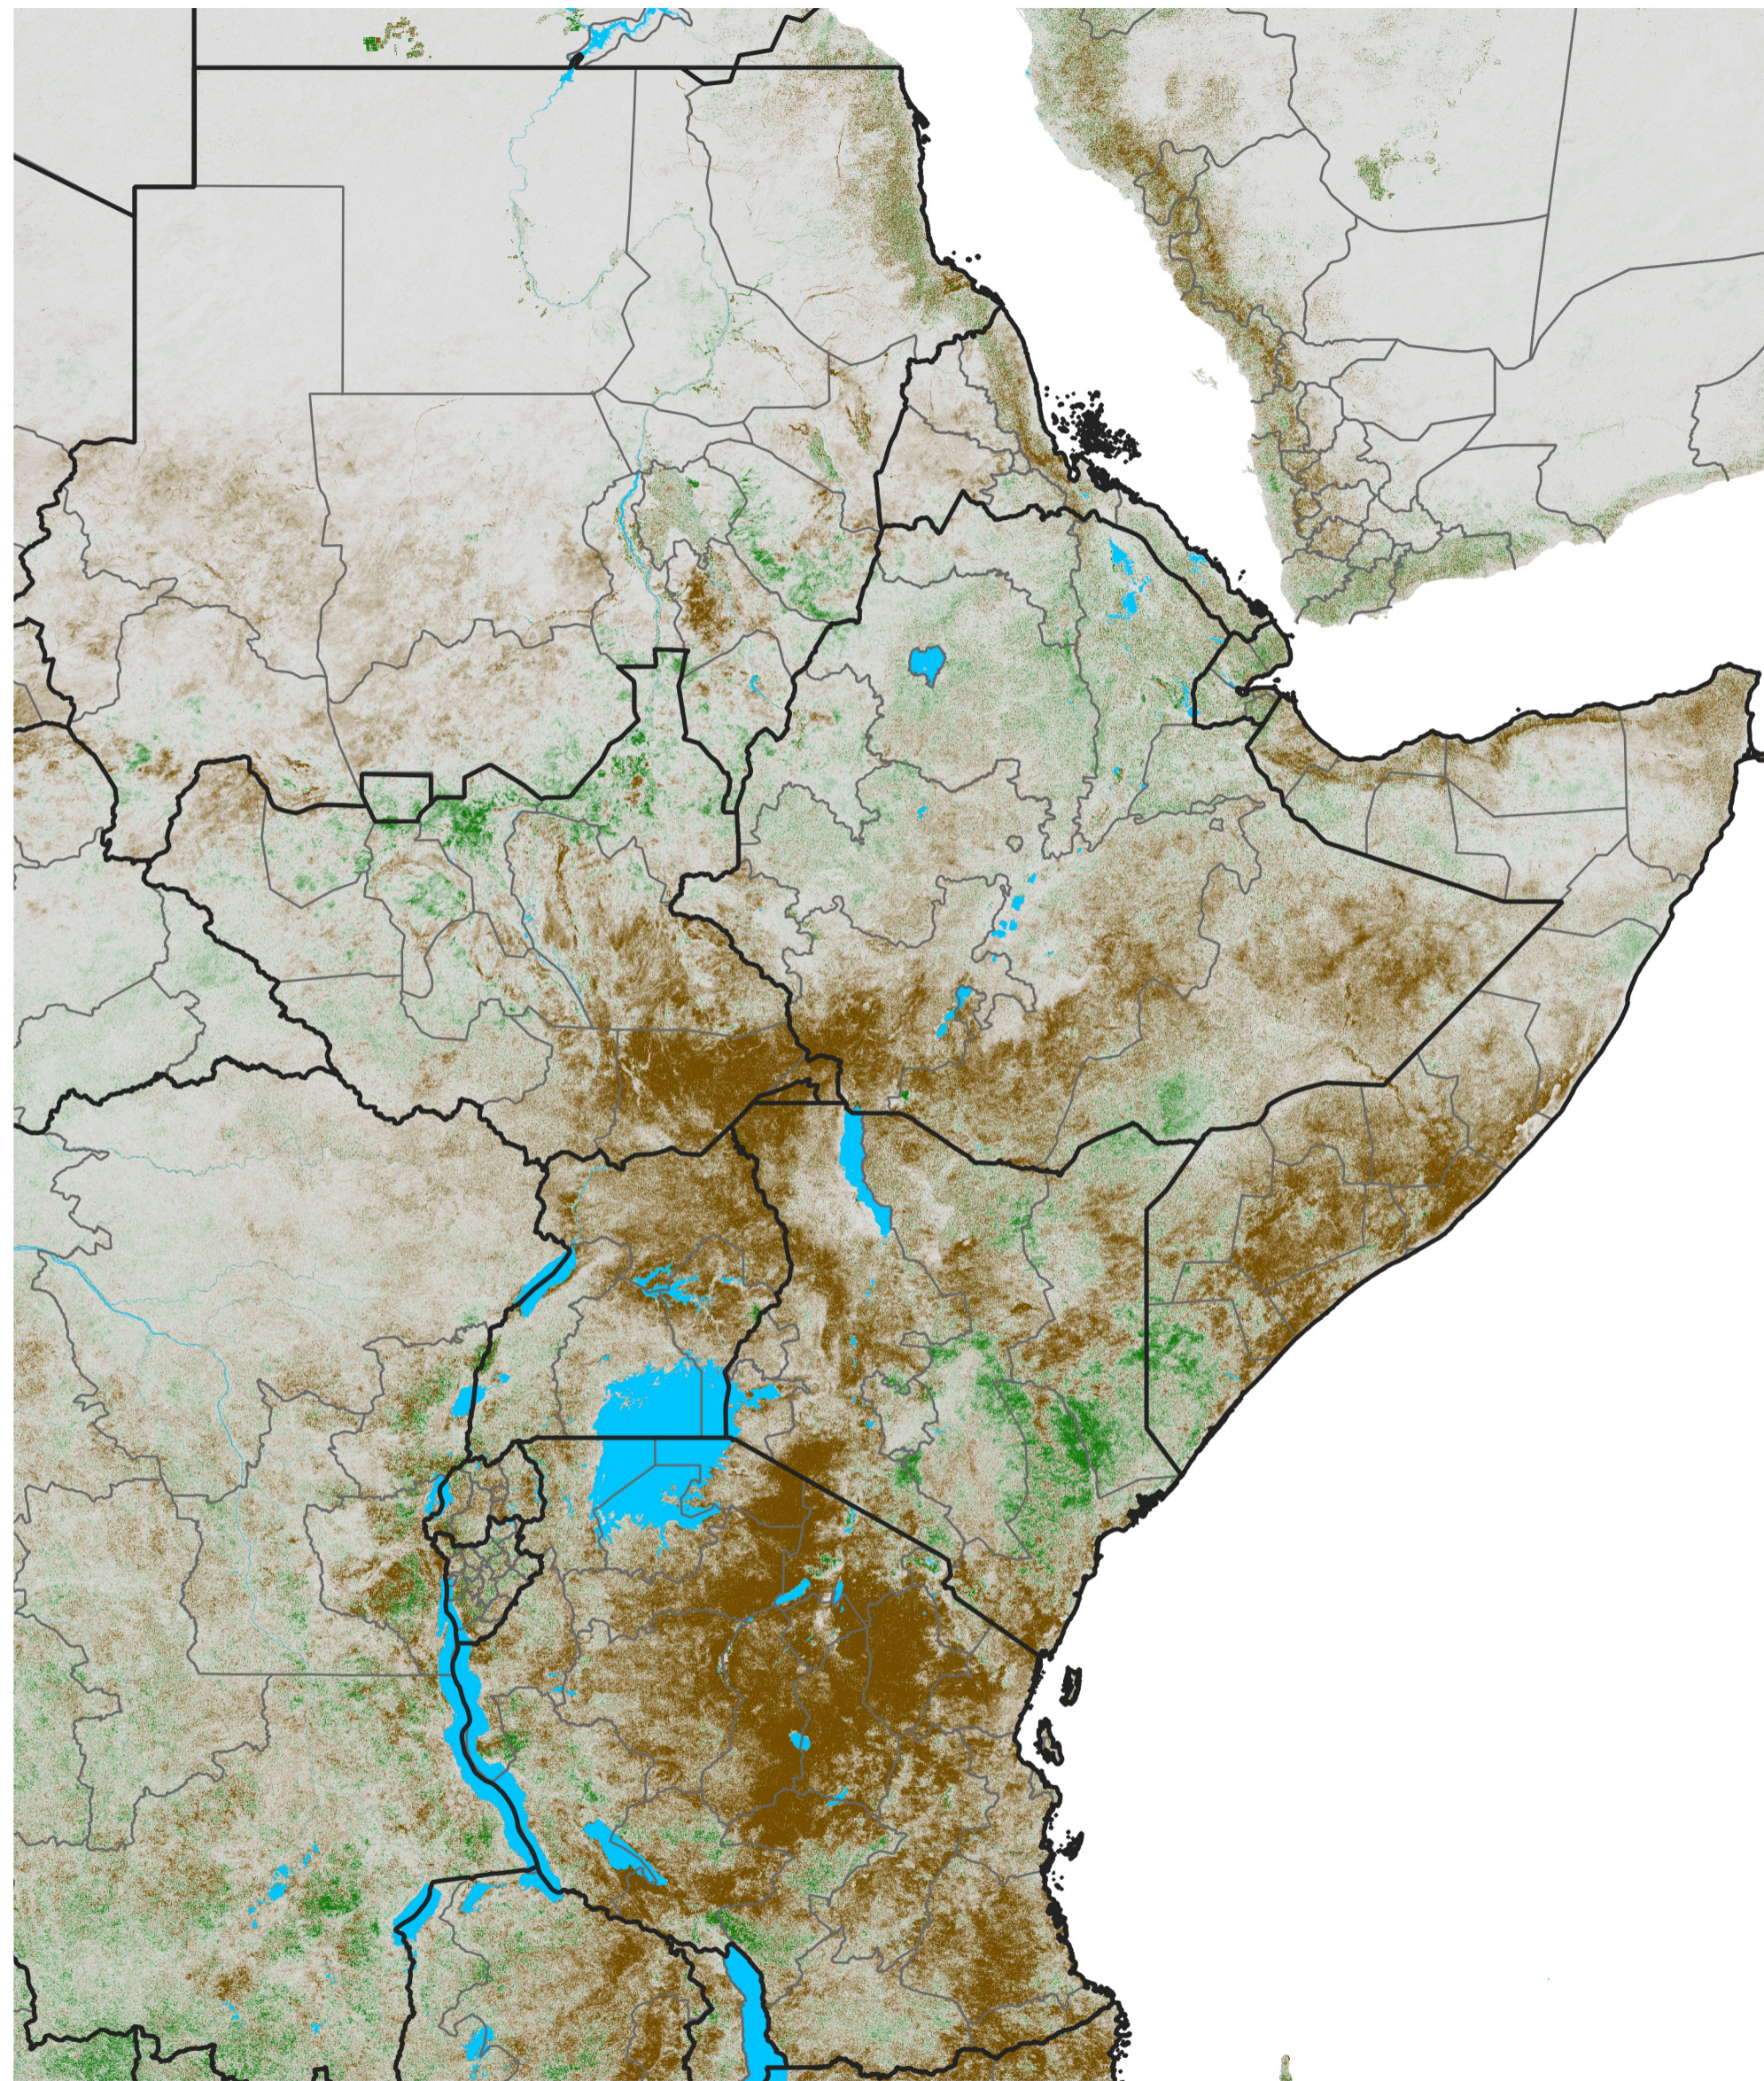

East Africa NDVI Difference

2021 minus 2020

Period 72 / Dec 21 - 31, 2021

NDVI Difference

< -0.3 -0.2 -0.1 -0.05 0.05 0.1 0.2 >0.3

Negative

No Difference

Positive