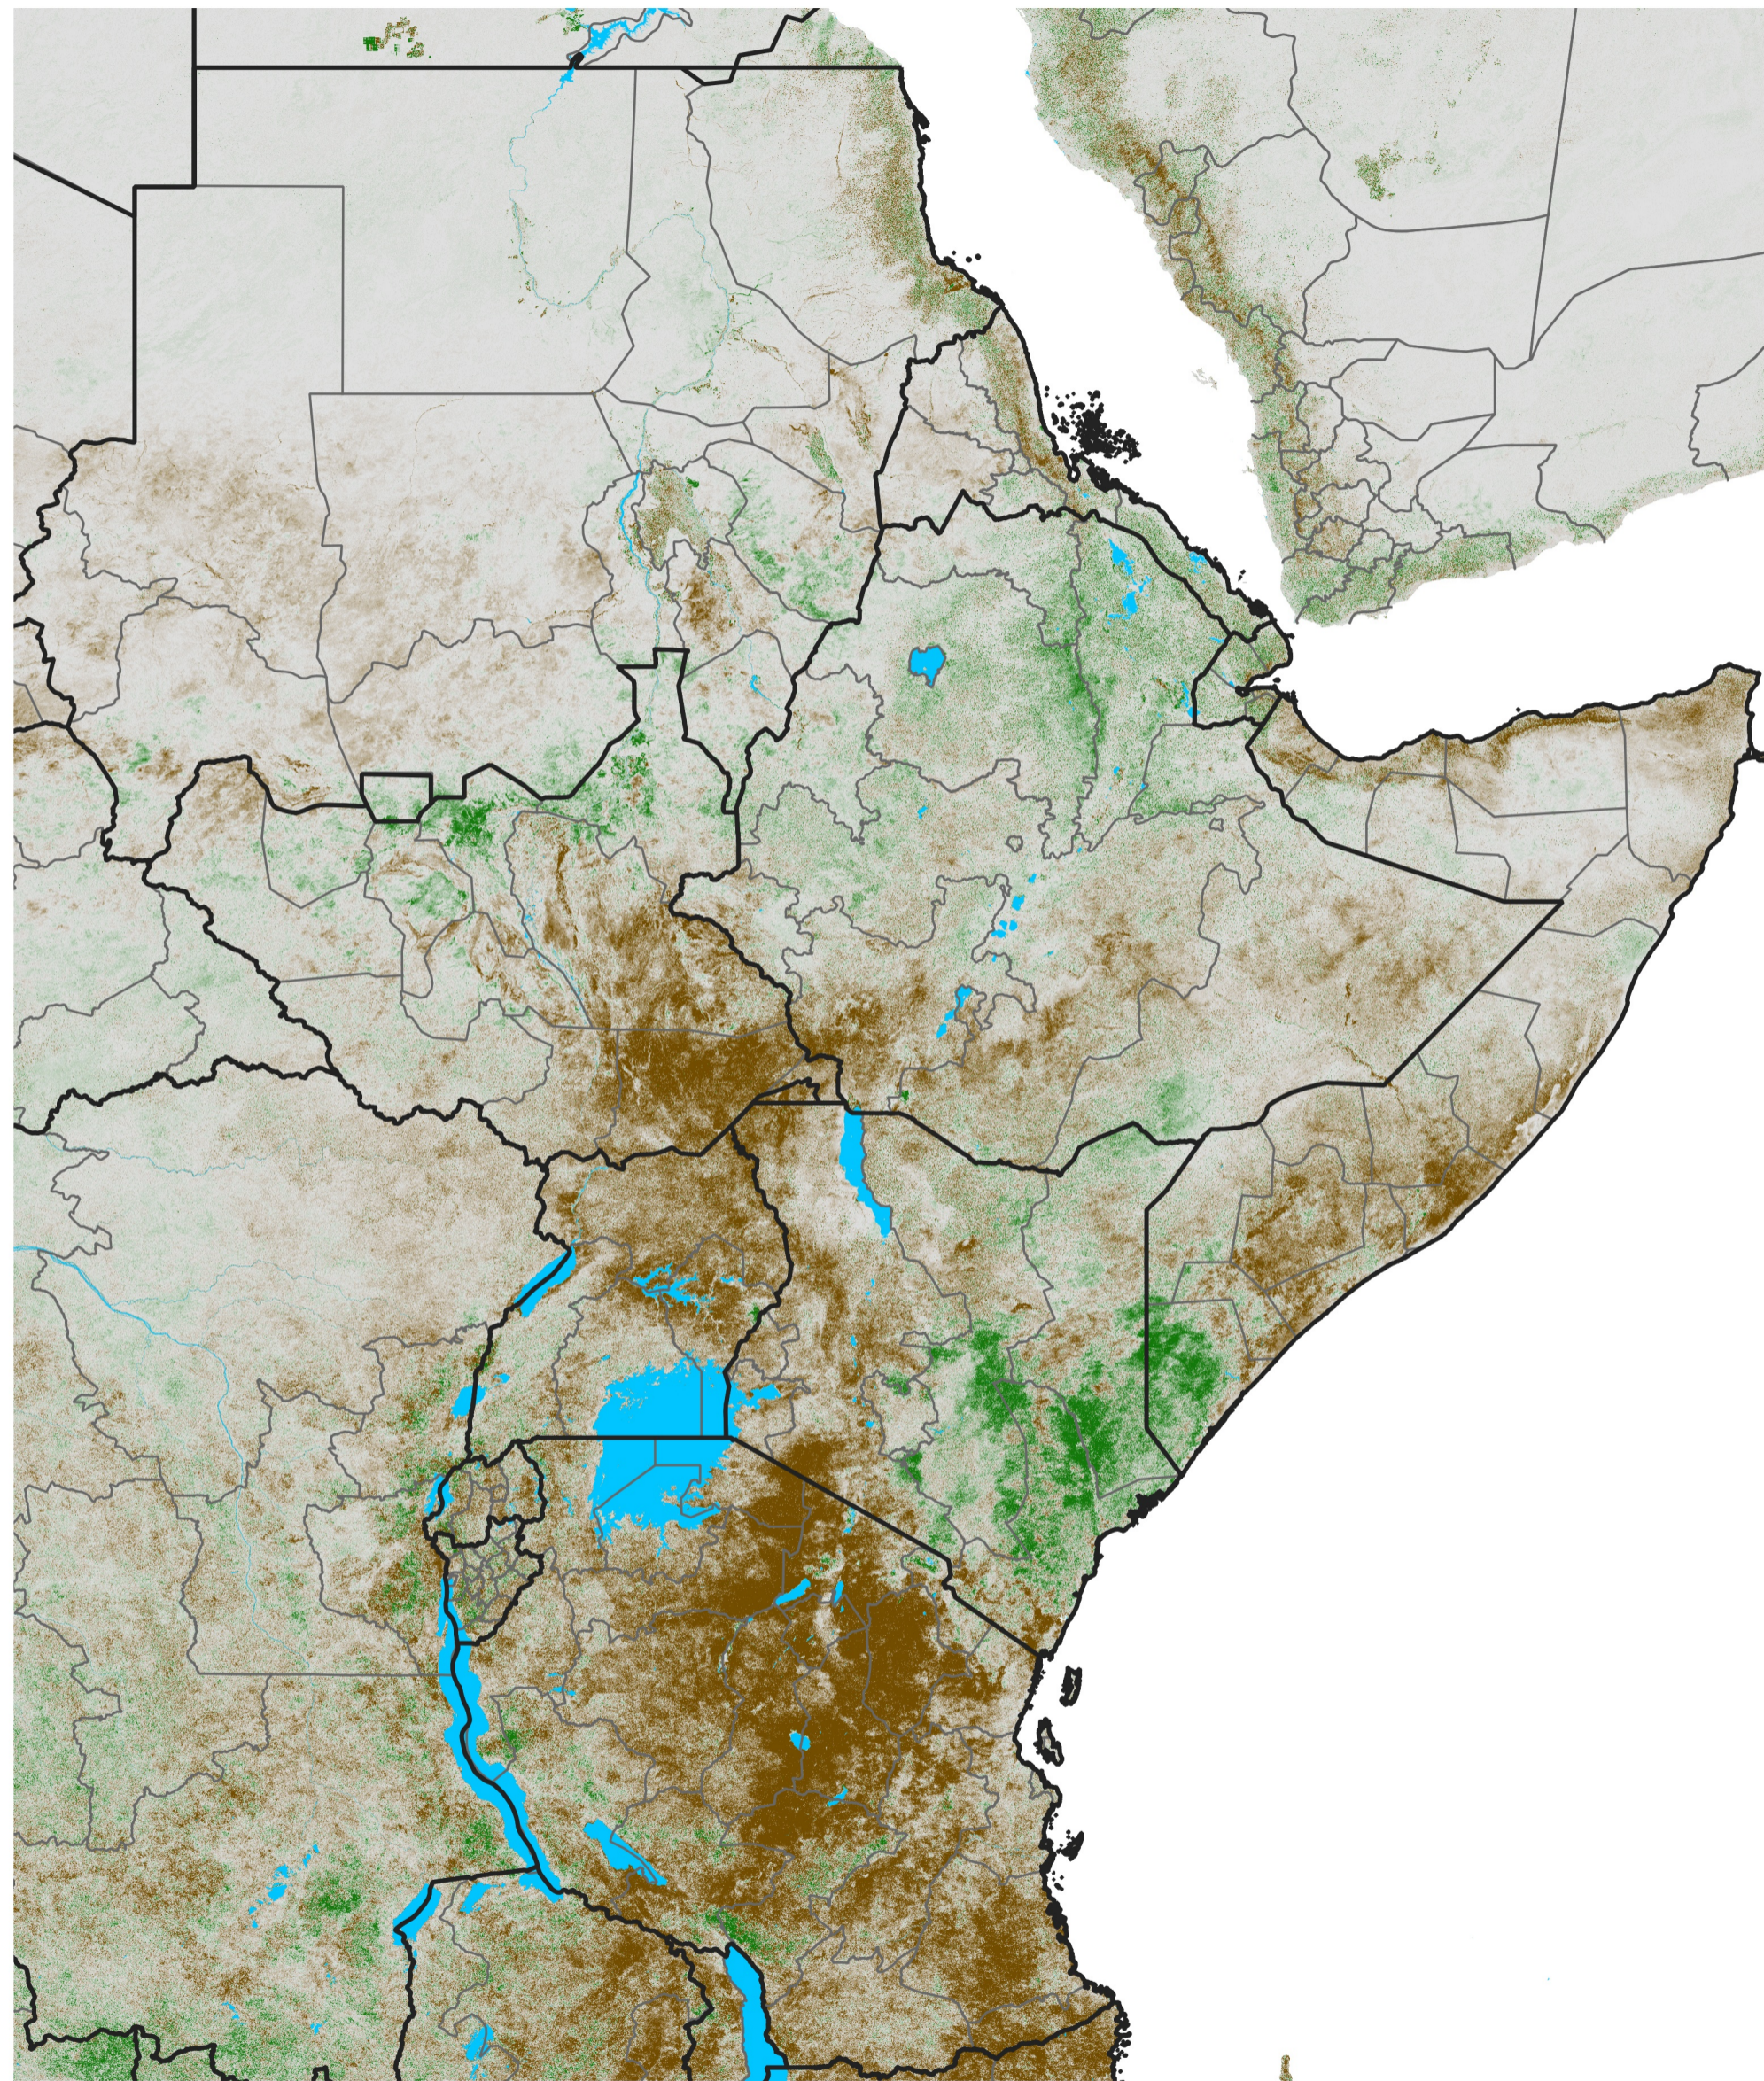

# East Africa NDVI Difference

2022 minus 2021

Period 03 / Jan 06 - 15, 2022

## NDVI Difference

< -0.3   -0.2   -0.1   -0.05   0.05   0.1   0.2   >0.3

Negative

No Difference

Positive