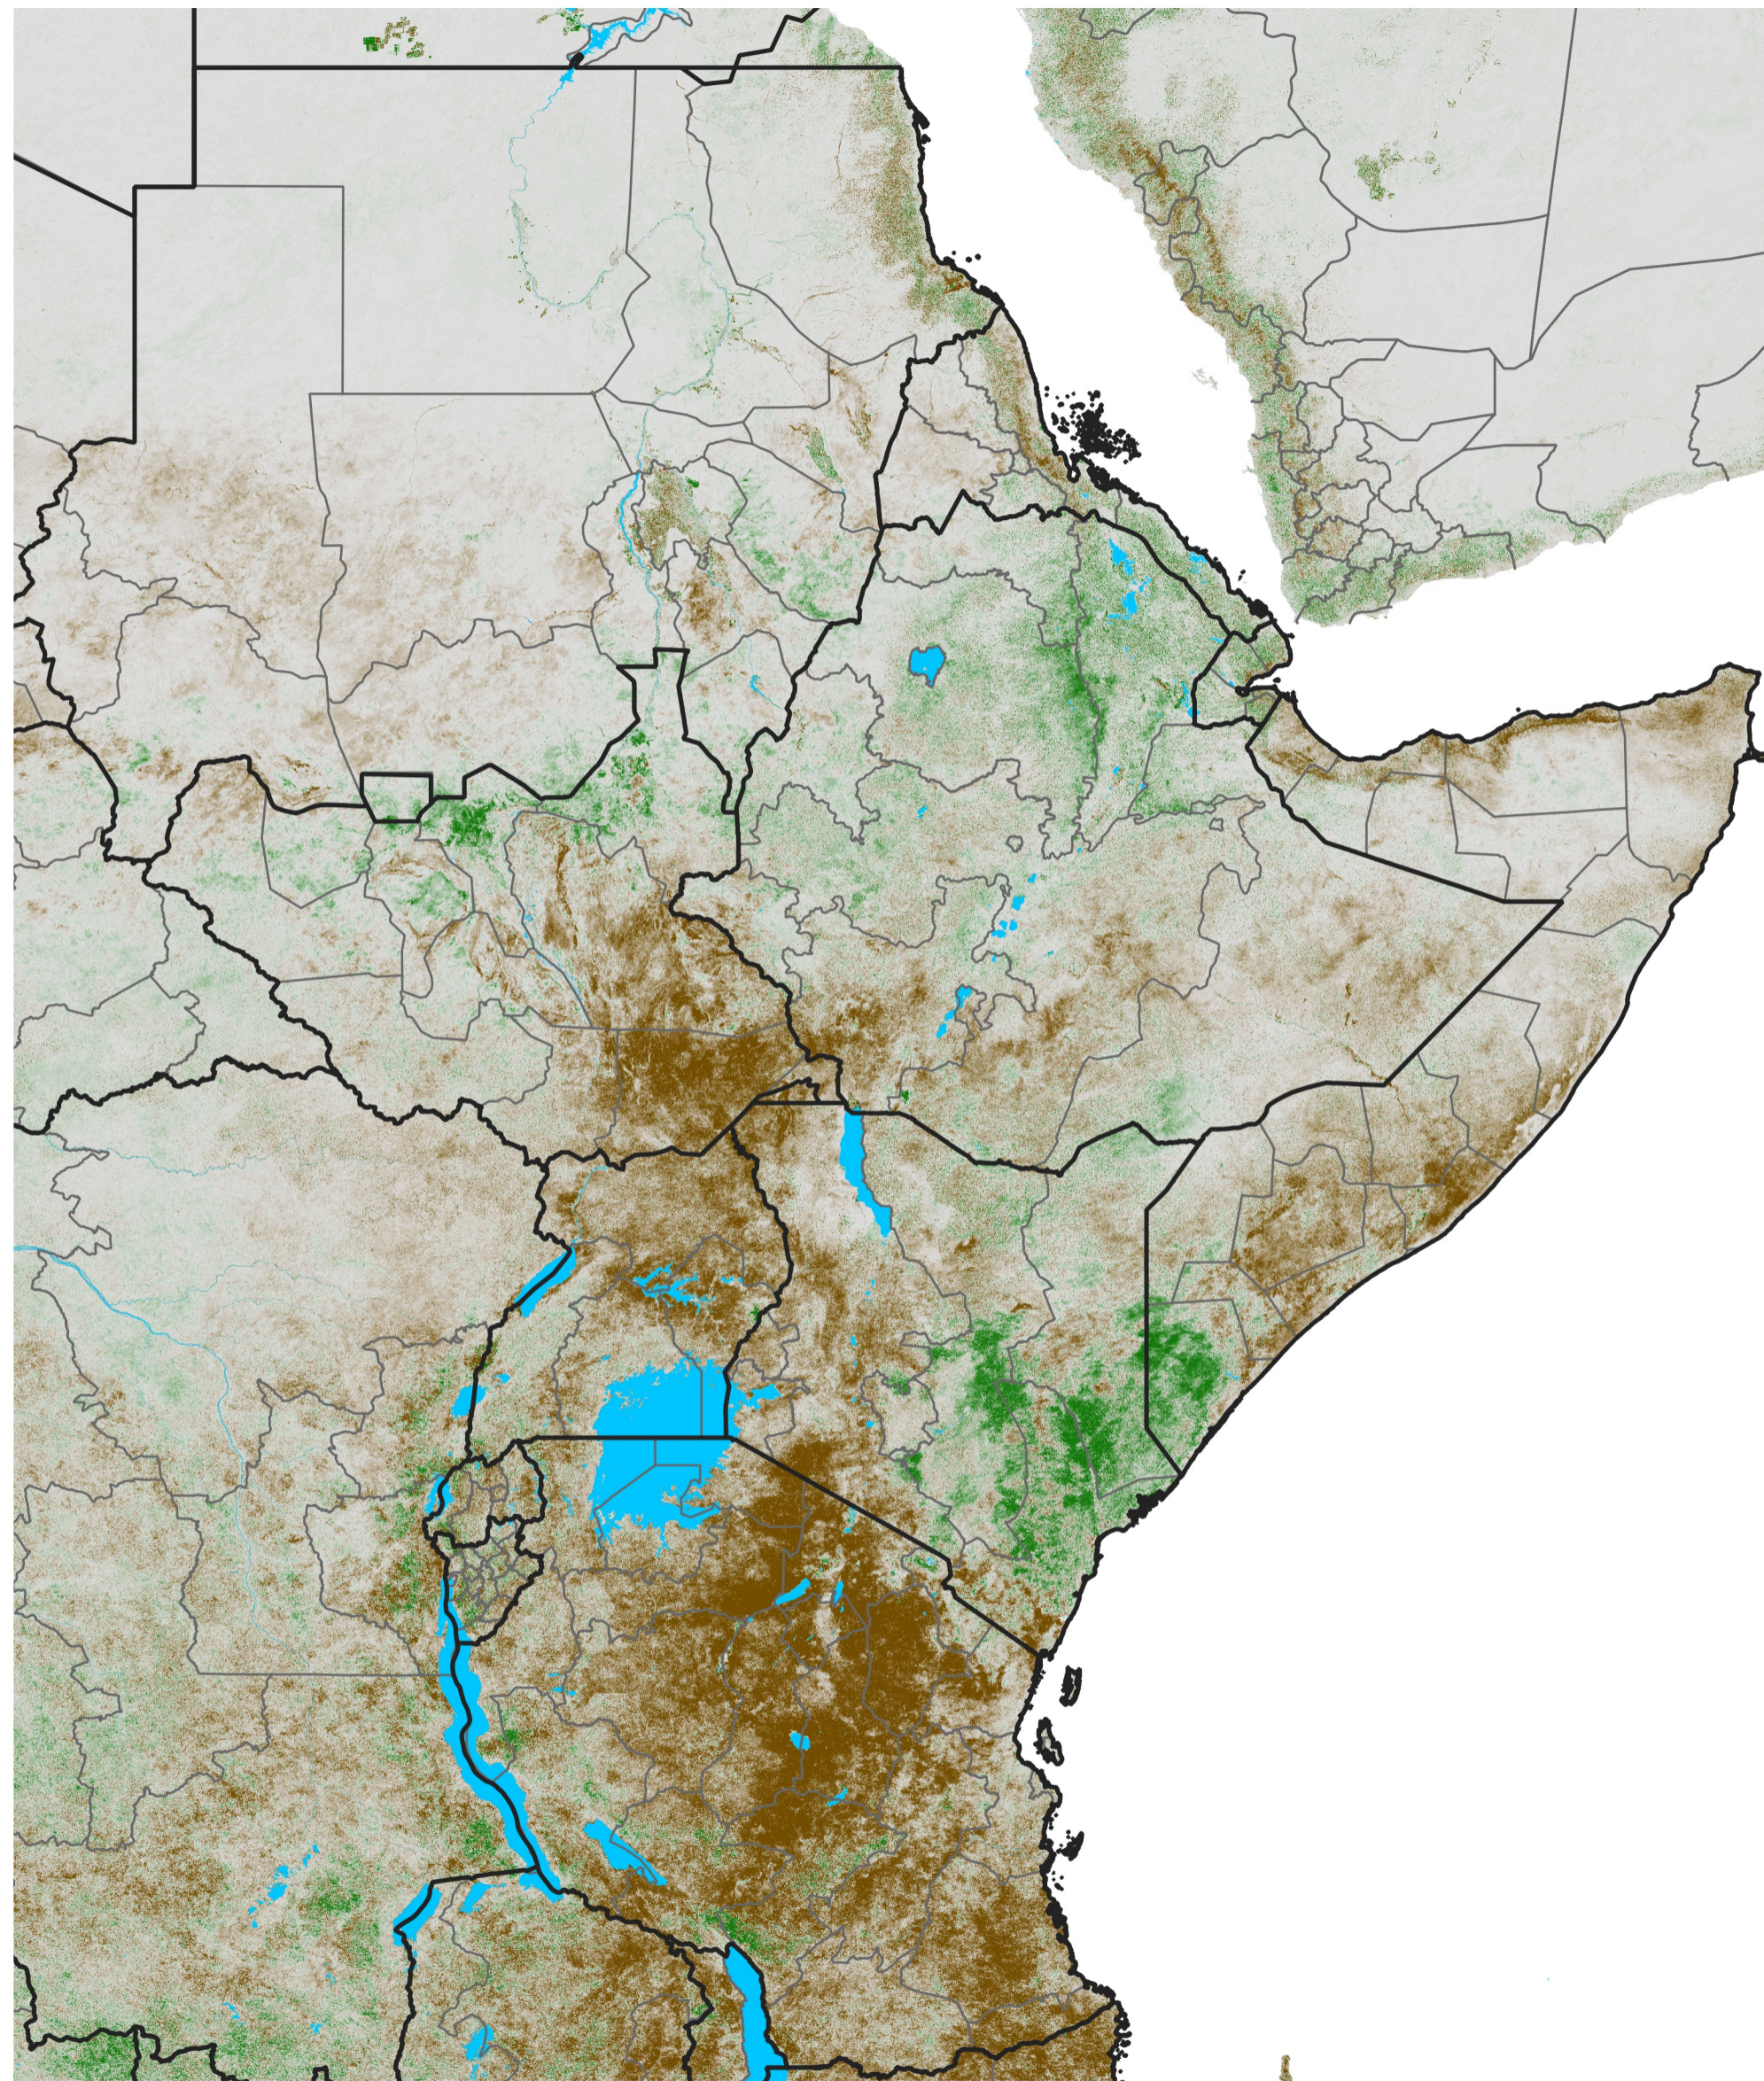

# East Africa NDVI Difference

2022 minus 2021

Period 04 / Jan 11 - 20, 2022

## NDVI Difference

< -0.3   -0.2   -0.1   -0.05   0.05   0.1   0.2   >0.3

Negative

No Difference

Positive