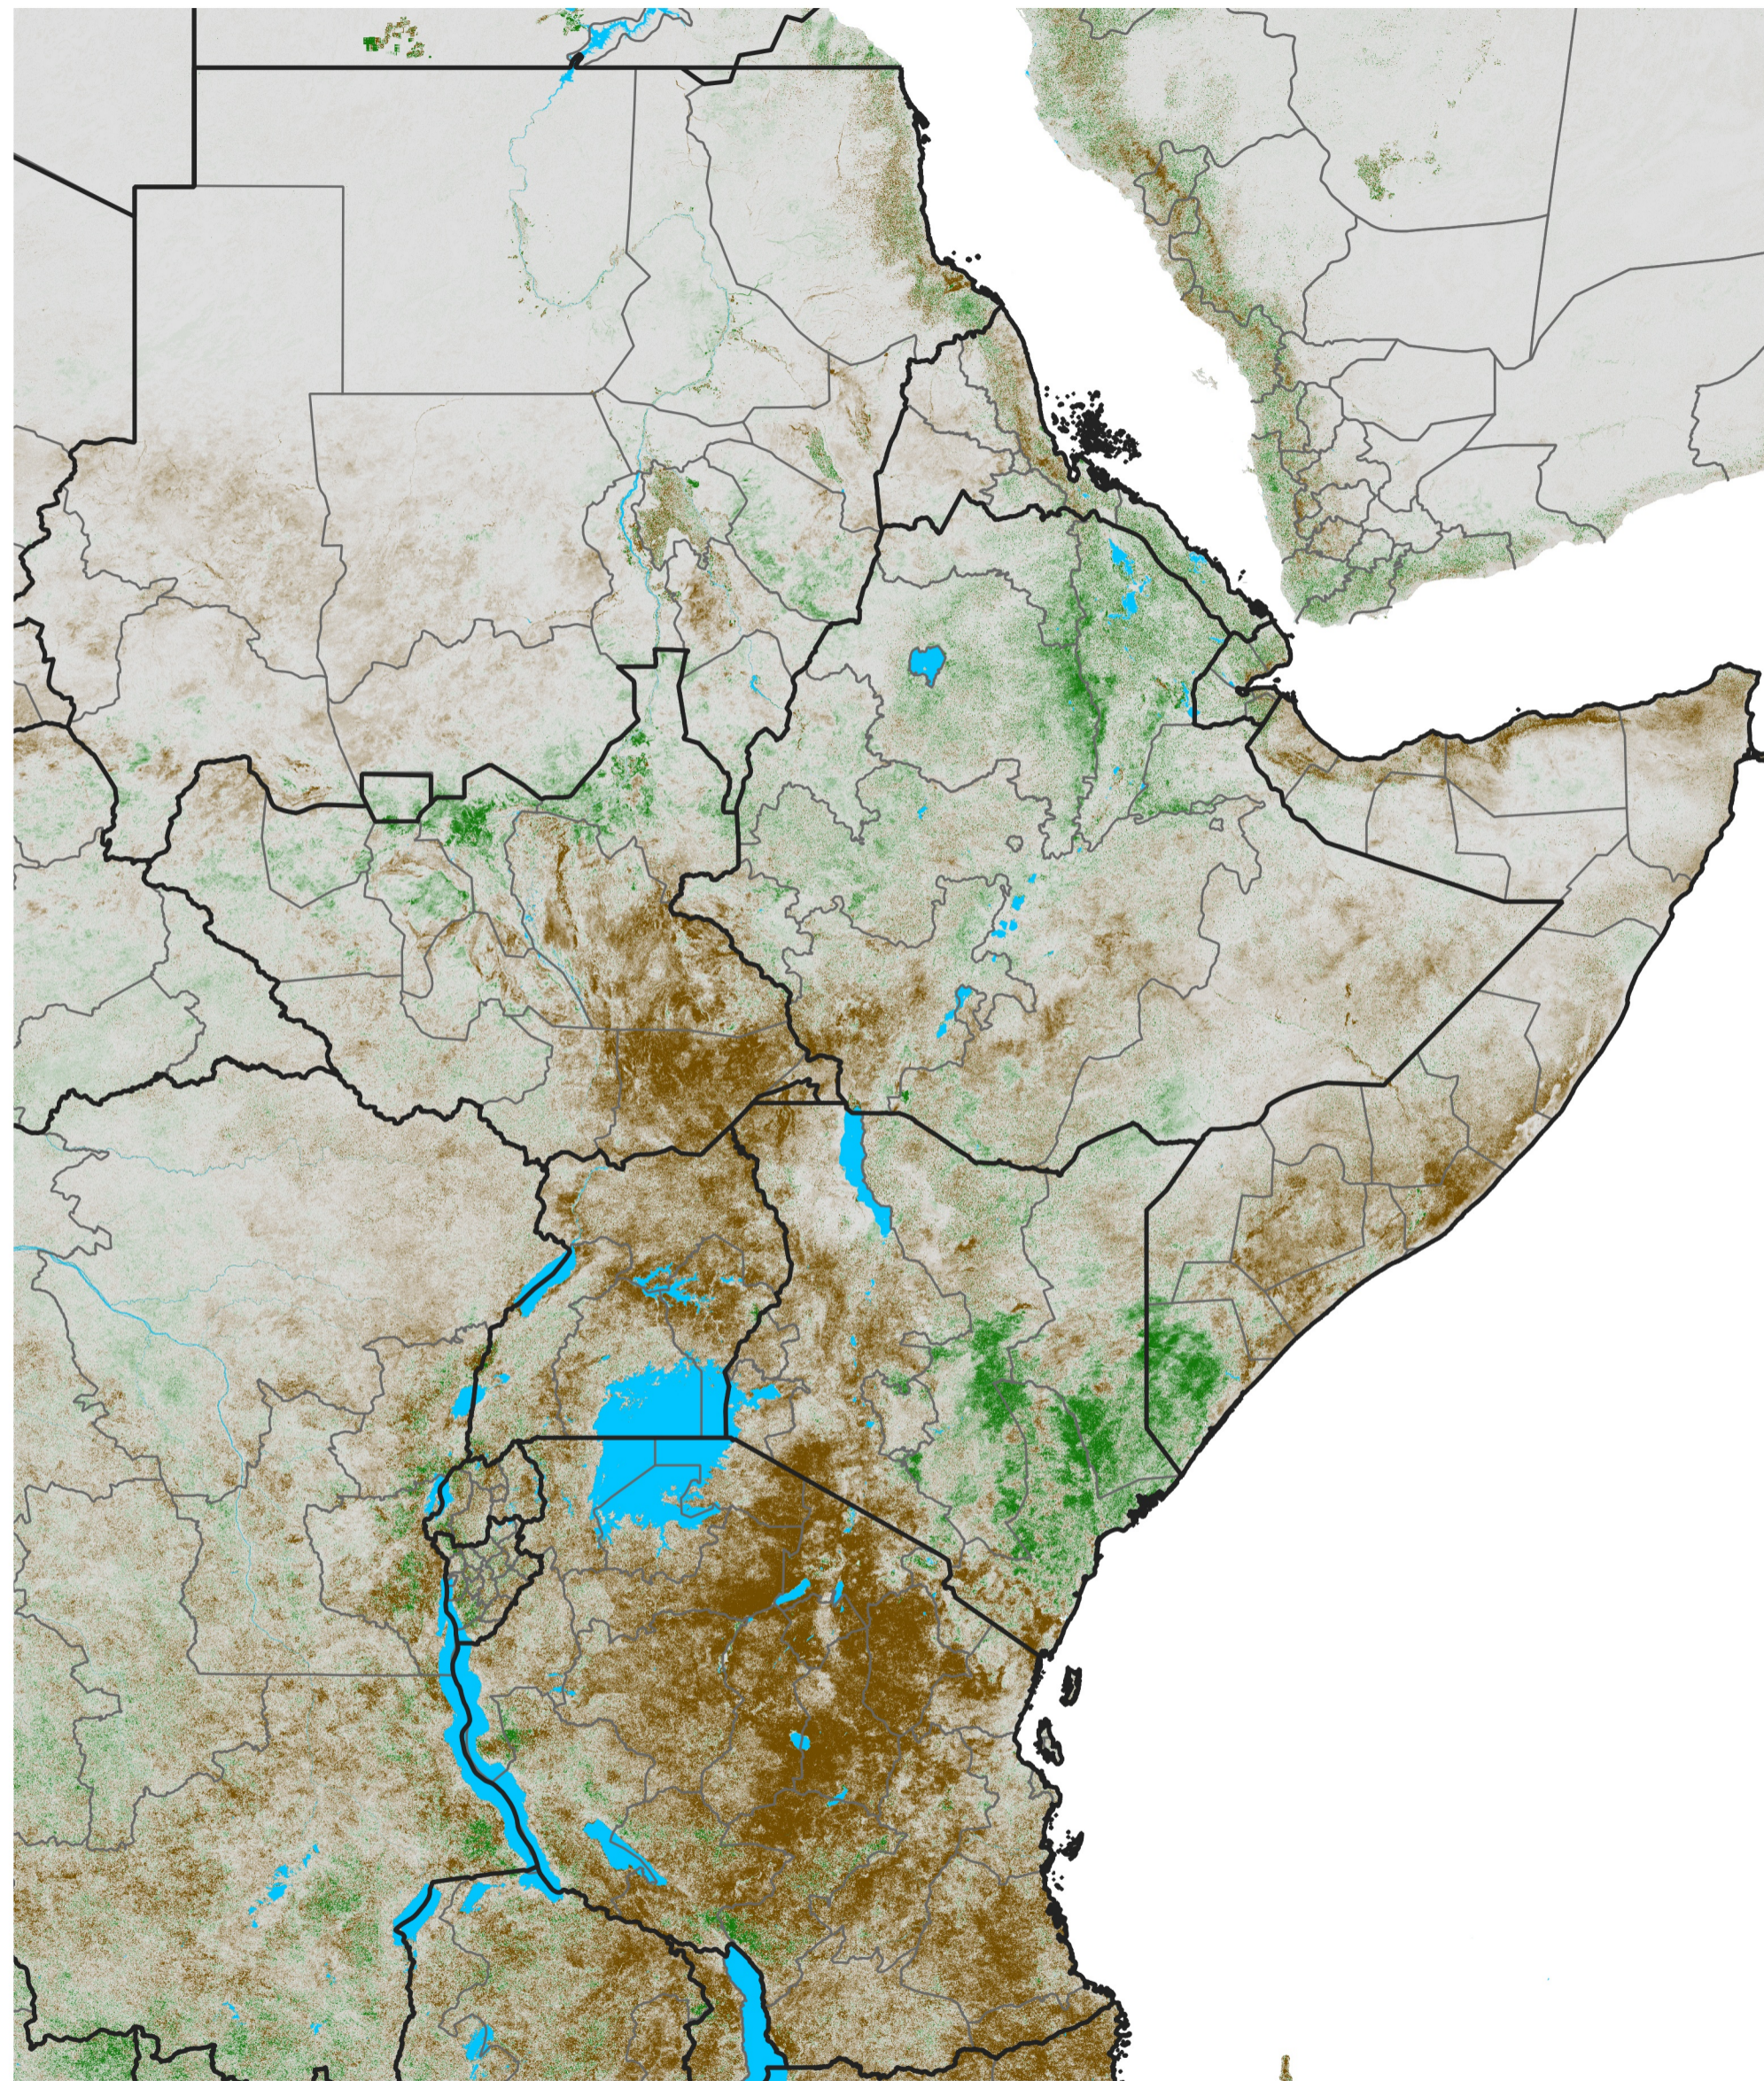

# East Africa NDVI Difference

2022 minus 2021

Period 05 / Jan 16 - 25, 2022

## NDVI Difference

< -0.3   -0.2   -0.1   -0.05   0.05   0.1   0.2   >0.3

Negative

No Difference

Positive