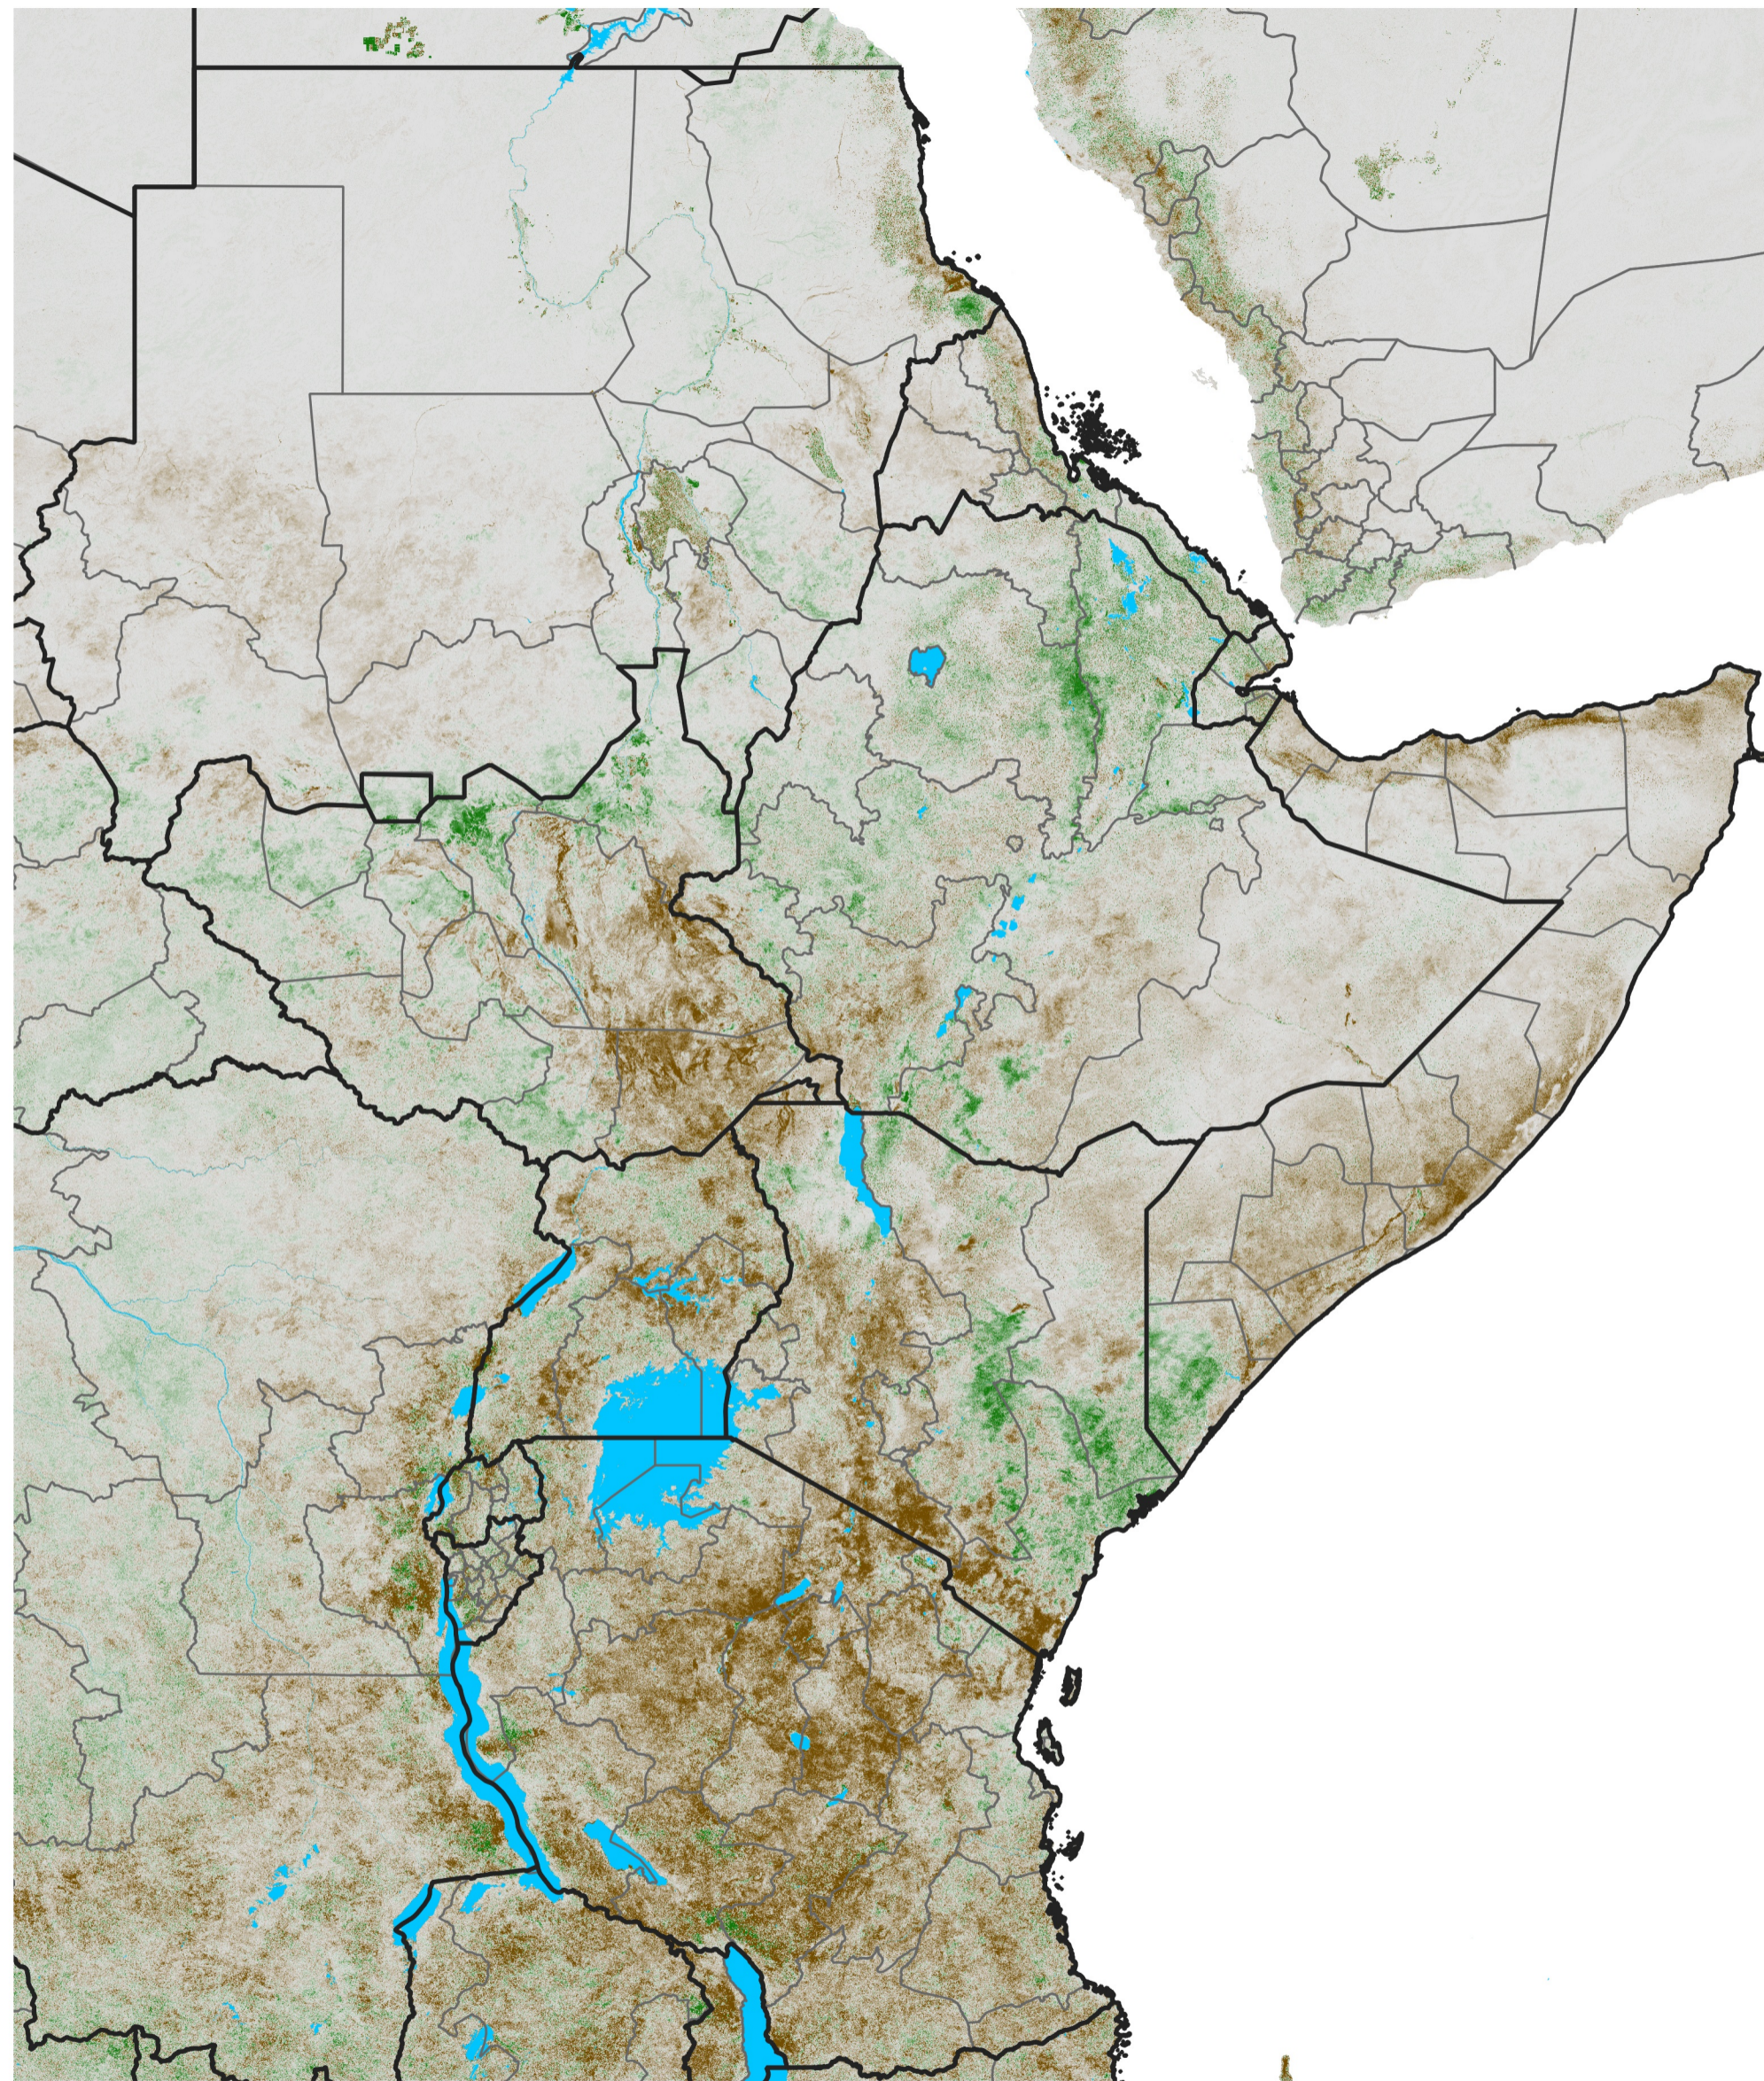

# East Africa NDVI Difference

2022 minus 2021

Period 09 / Feb 06 - 15, 2022

## NDVI Difference

< -0.3   -0.2   -0.1   -0.05   0.05   0.1   0.2   >0.3

Negative

No Difference

Positive