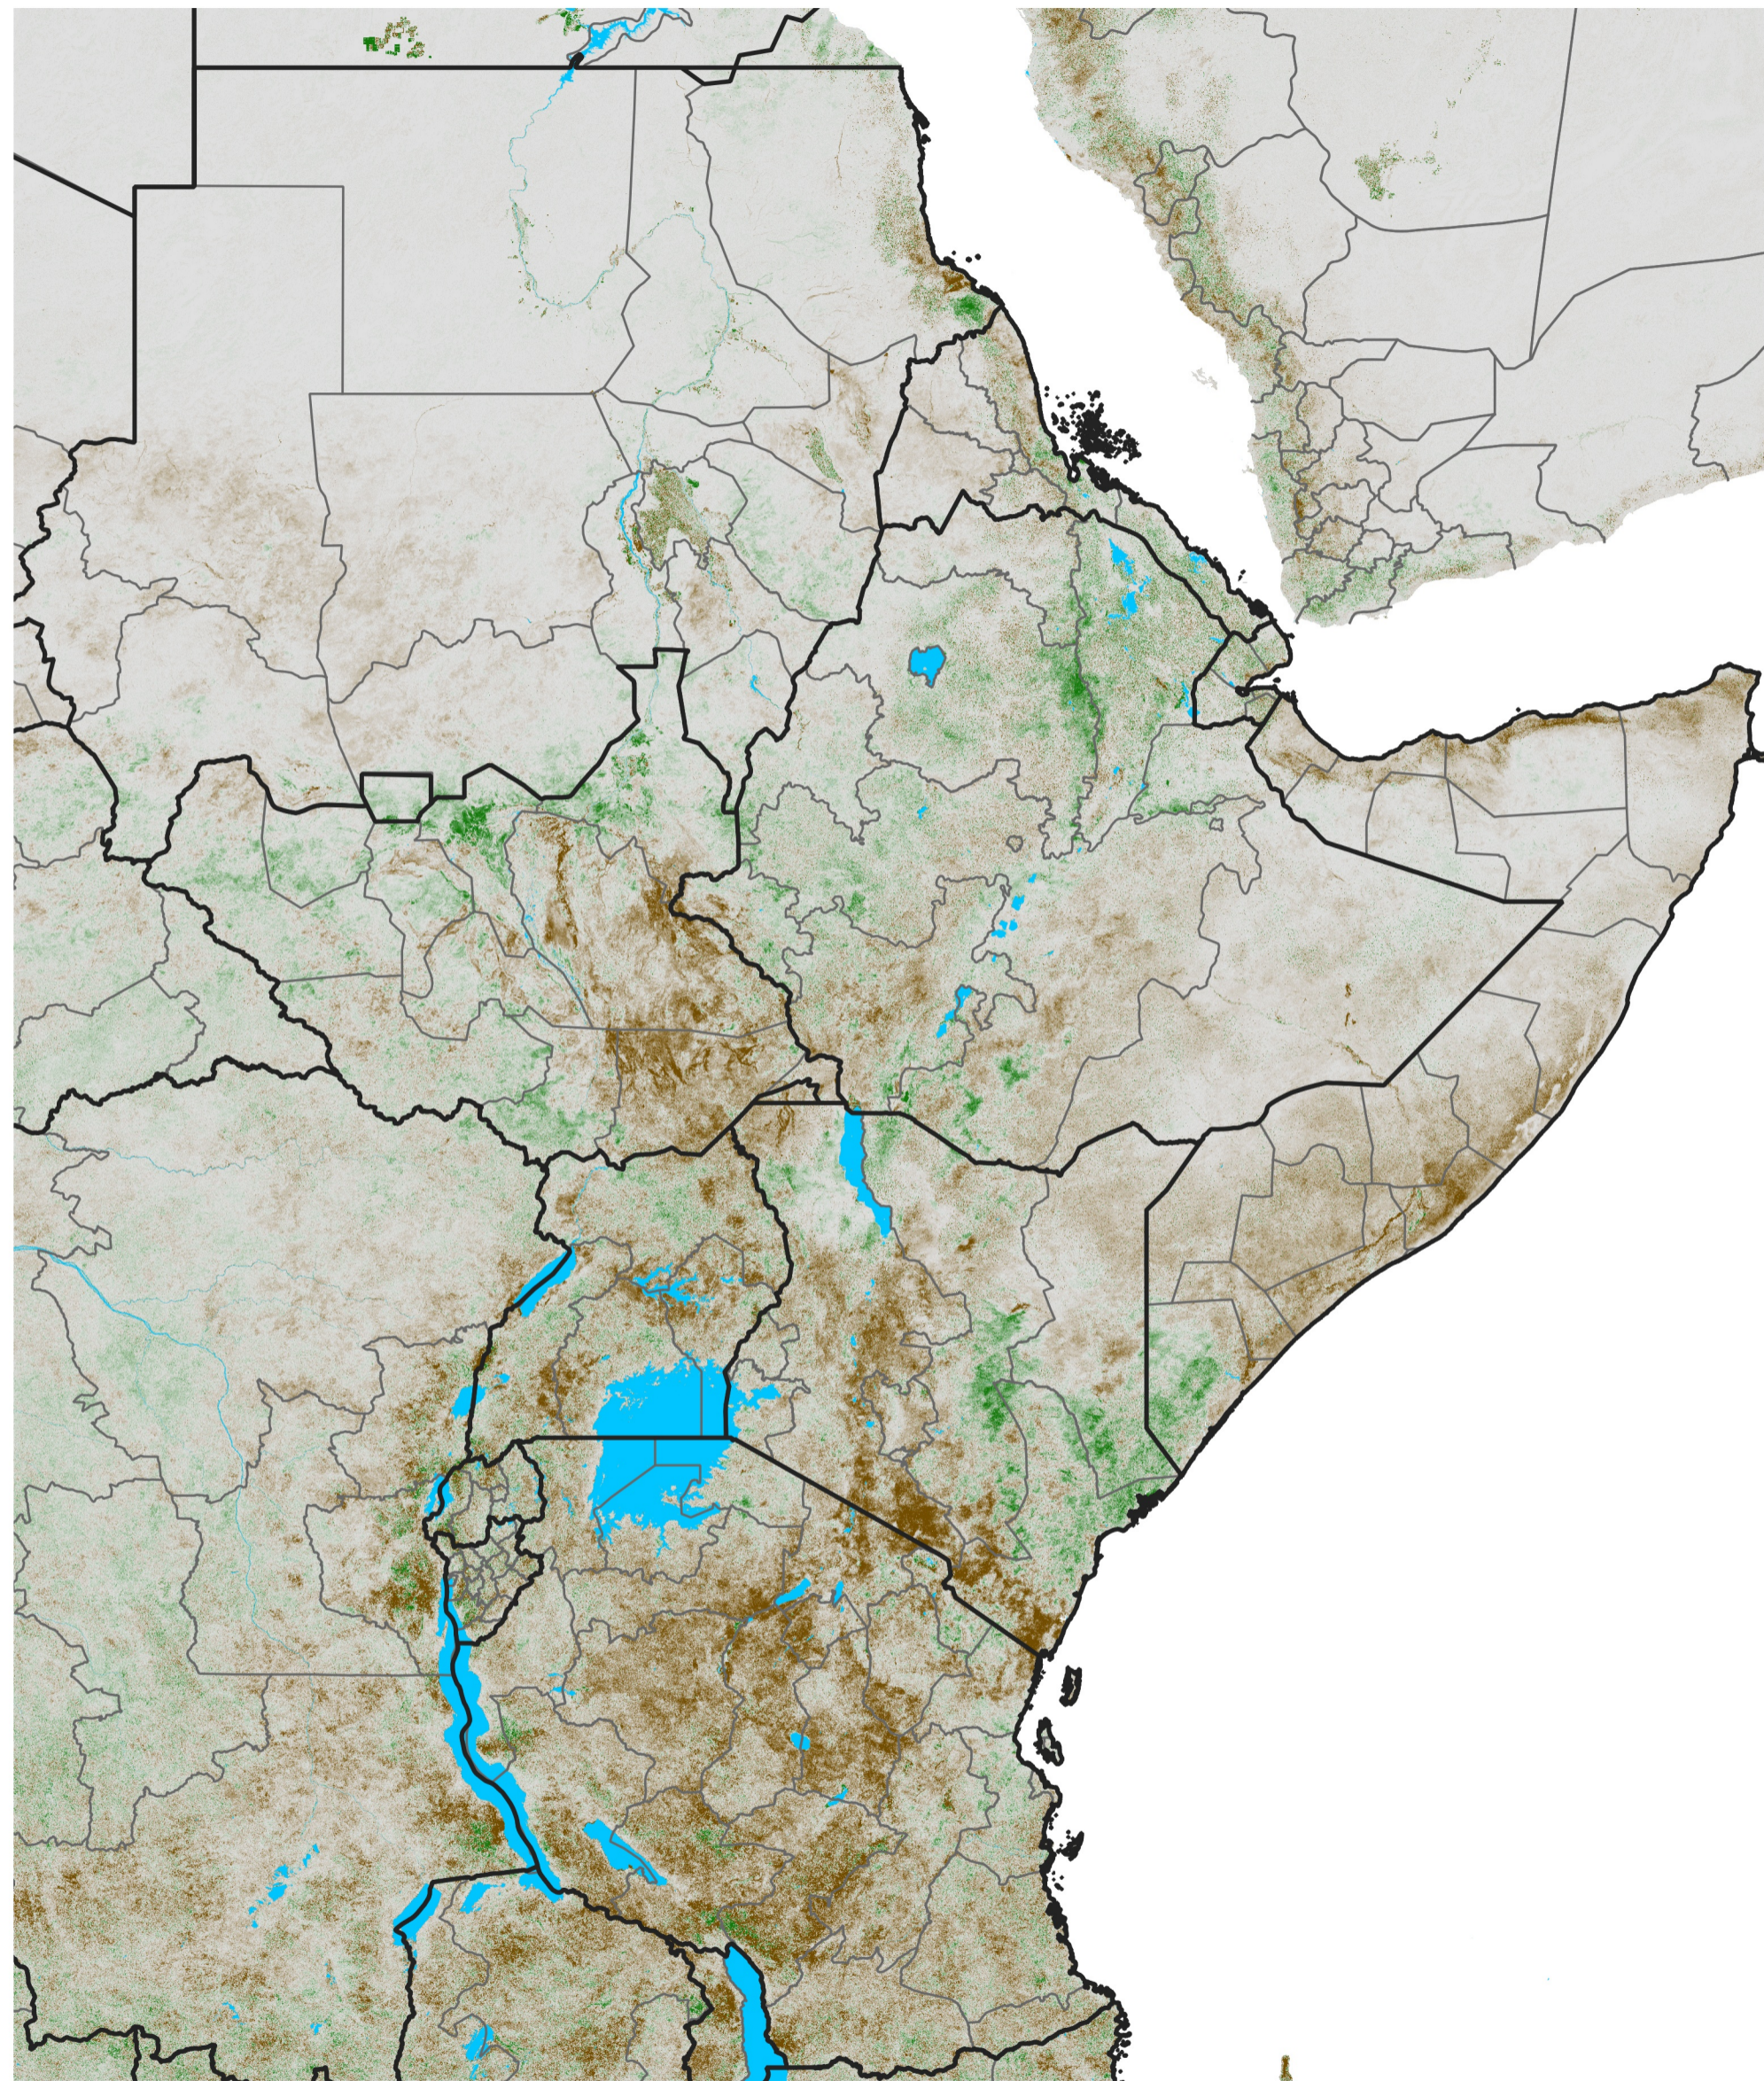

East Africa NDVI Difference

2022 minus 2021

Period 10 / Feb 11 - 20, 2022

NDVI Difference

< -0.3 -0.2 -0.1 -0.05 0.05 0.1 0.2 >0.3

Negative

No Difference

Positive