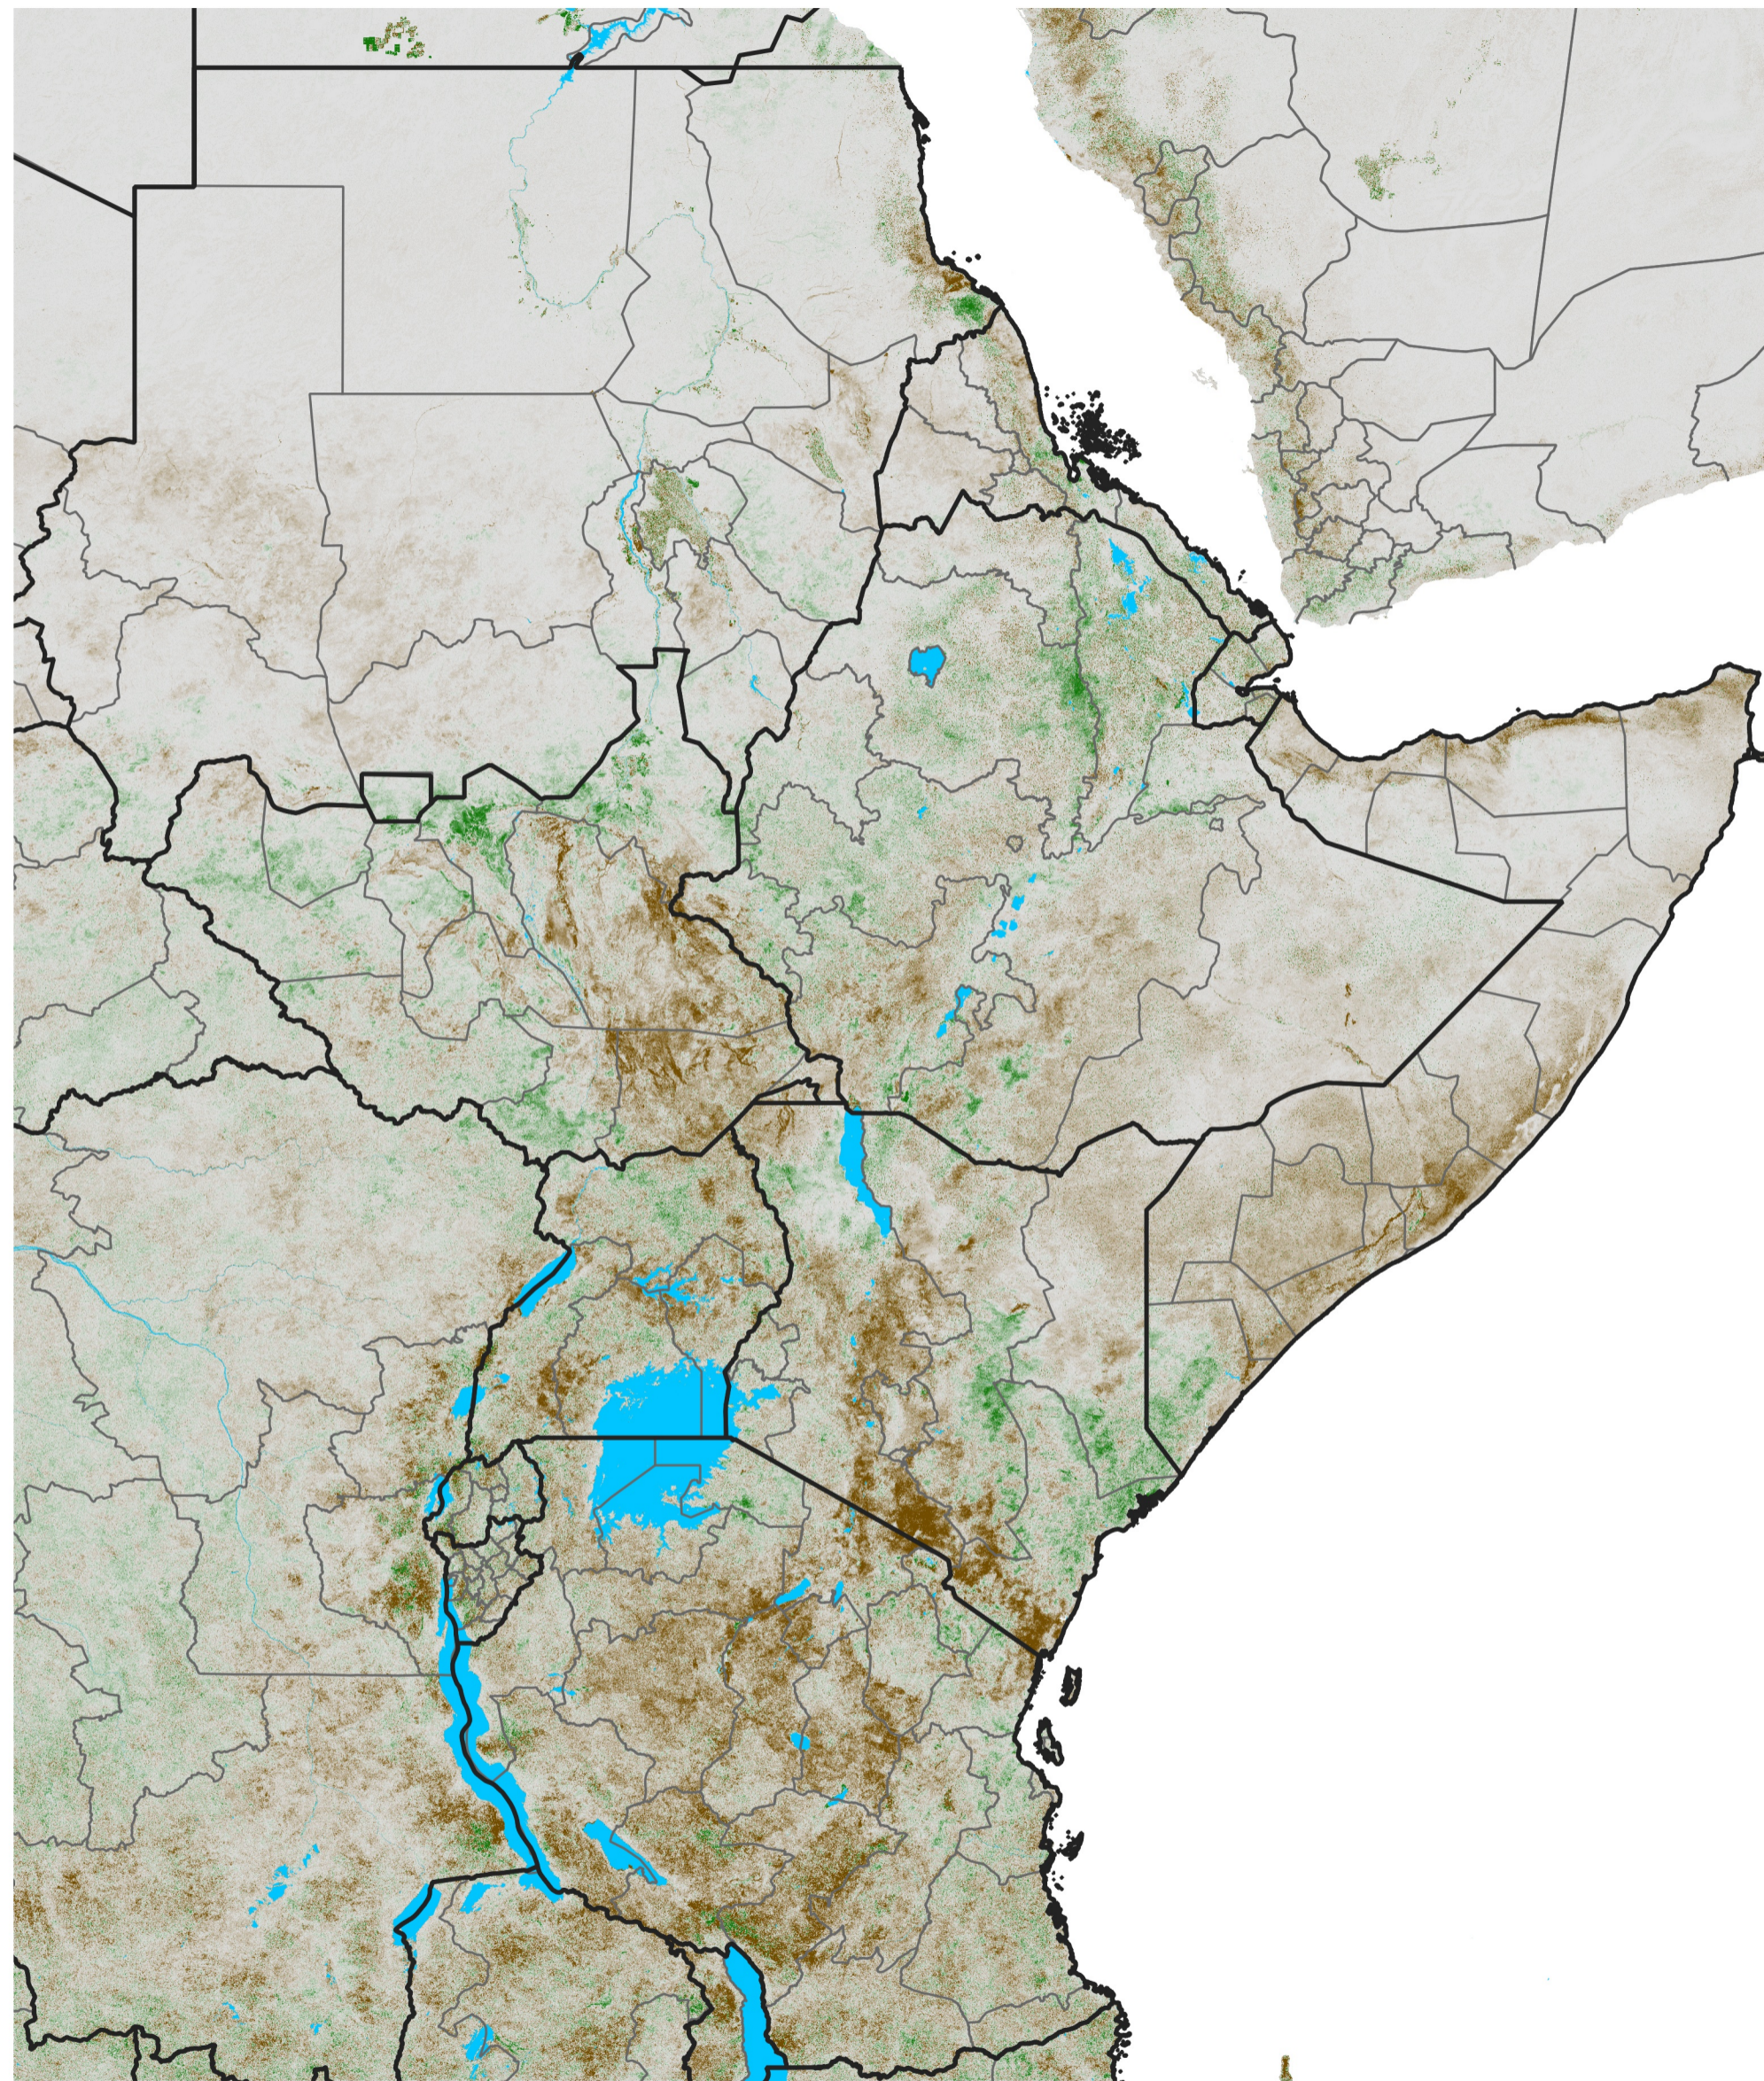

East Africa NDVI Difference

2022 minus 2021

Period 11 / Feb 16 - 25, 2022

NDVI Difference

< -0.3 -0.2 -0.1 -0.05 0.05 0.1 0.2 >0.3

Negative

No Difference

Positive