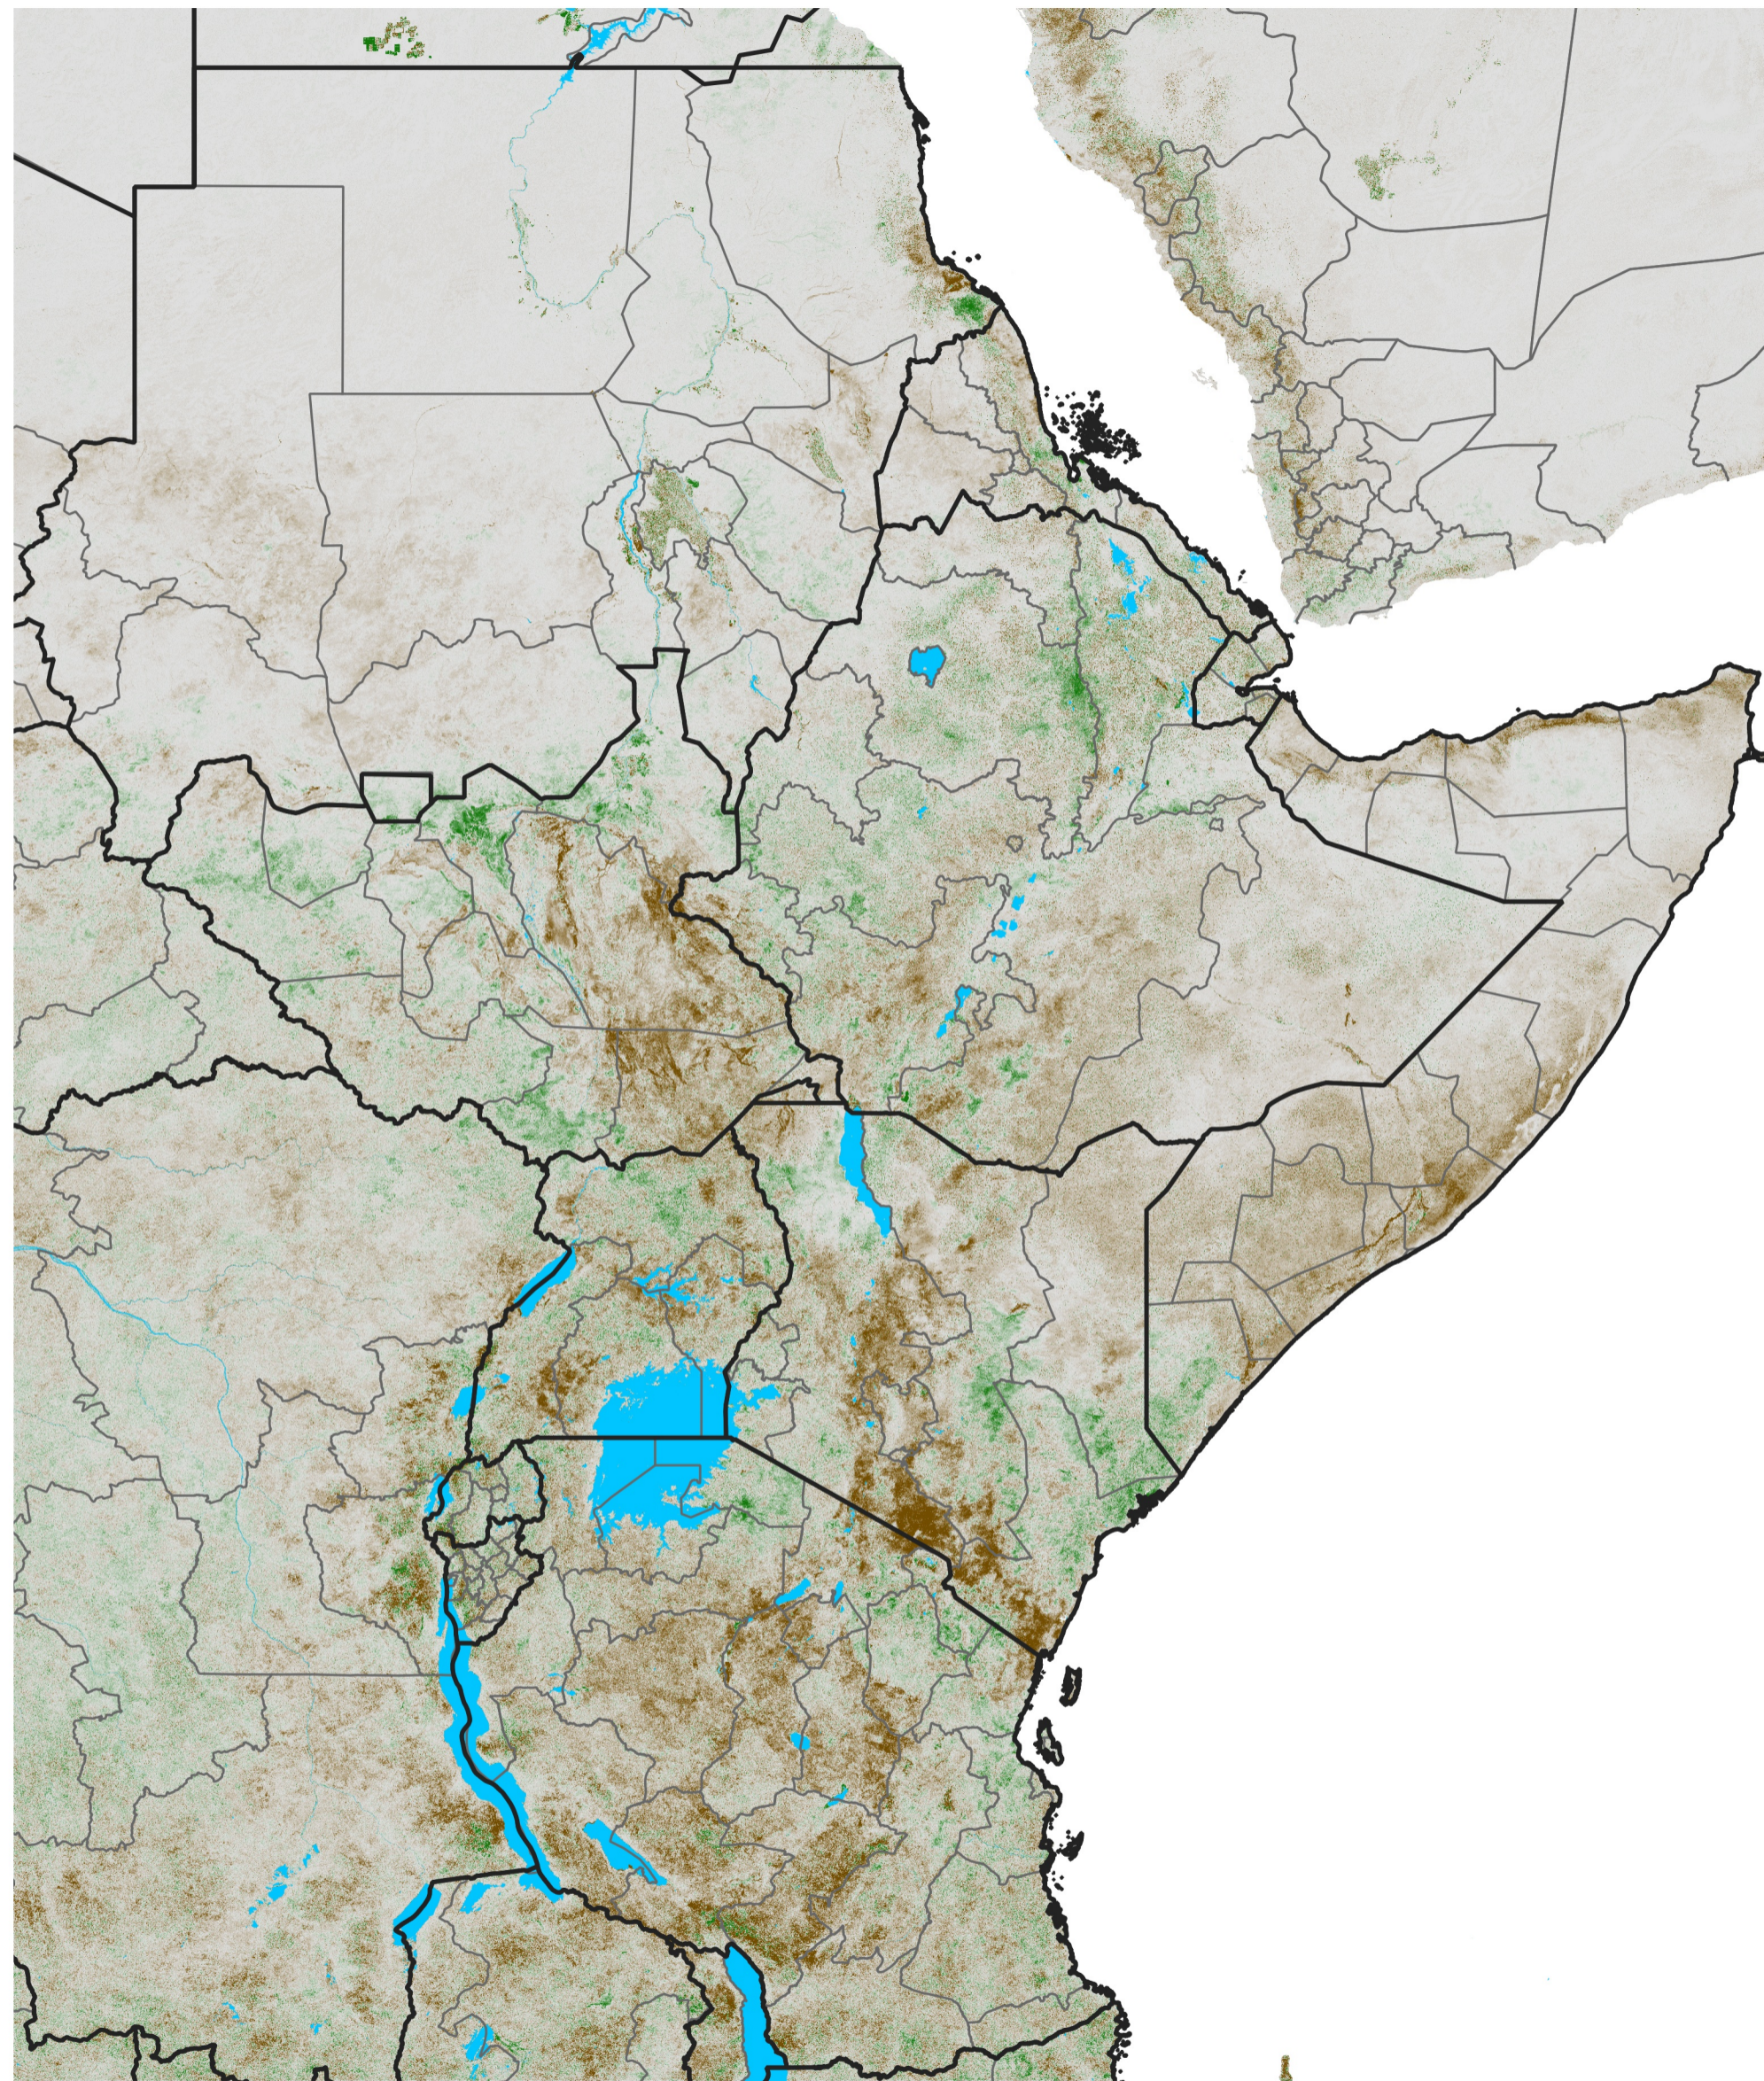

East Africa NDVI Difference

2022 minus 2021

Period 12 / Feb 21 - 28, 2022

NDVI Difference

< -0.3 -0.2 -0.1 -0.05 0.05 0.1 0.2 >0.3

Negative

No Difference

Positive