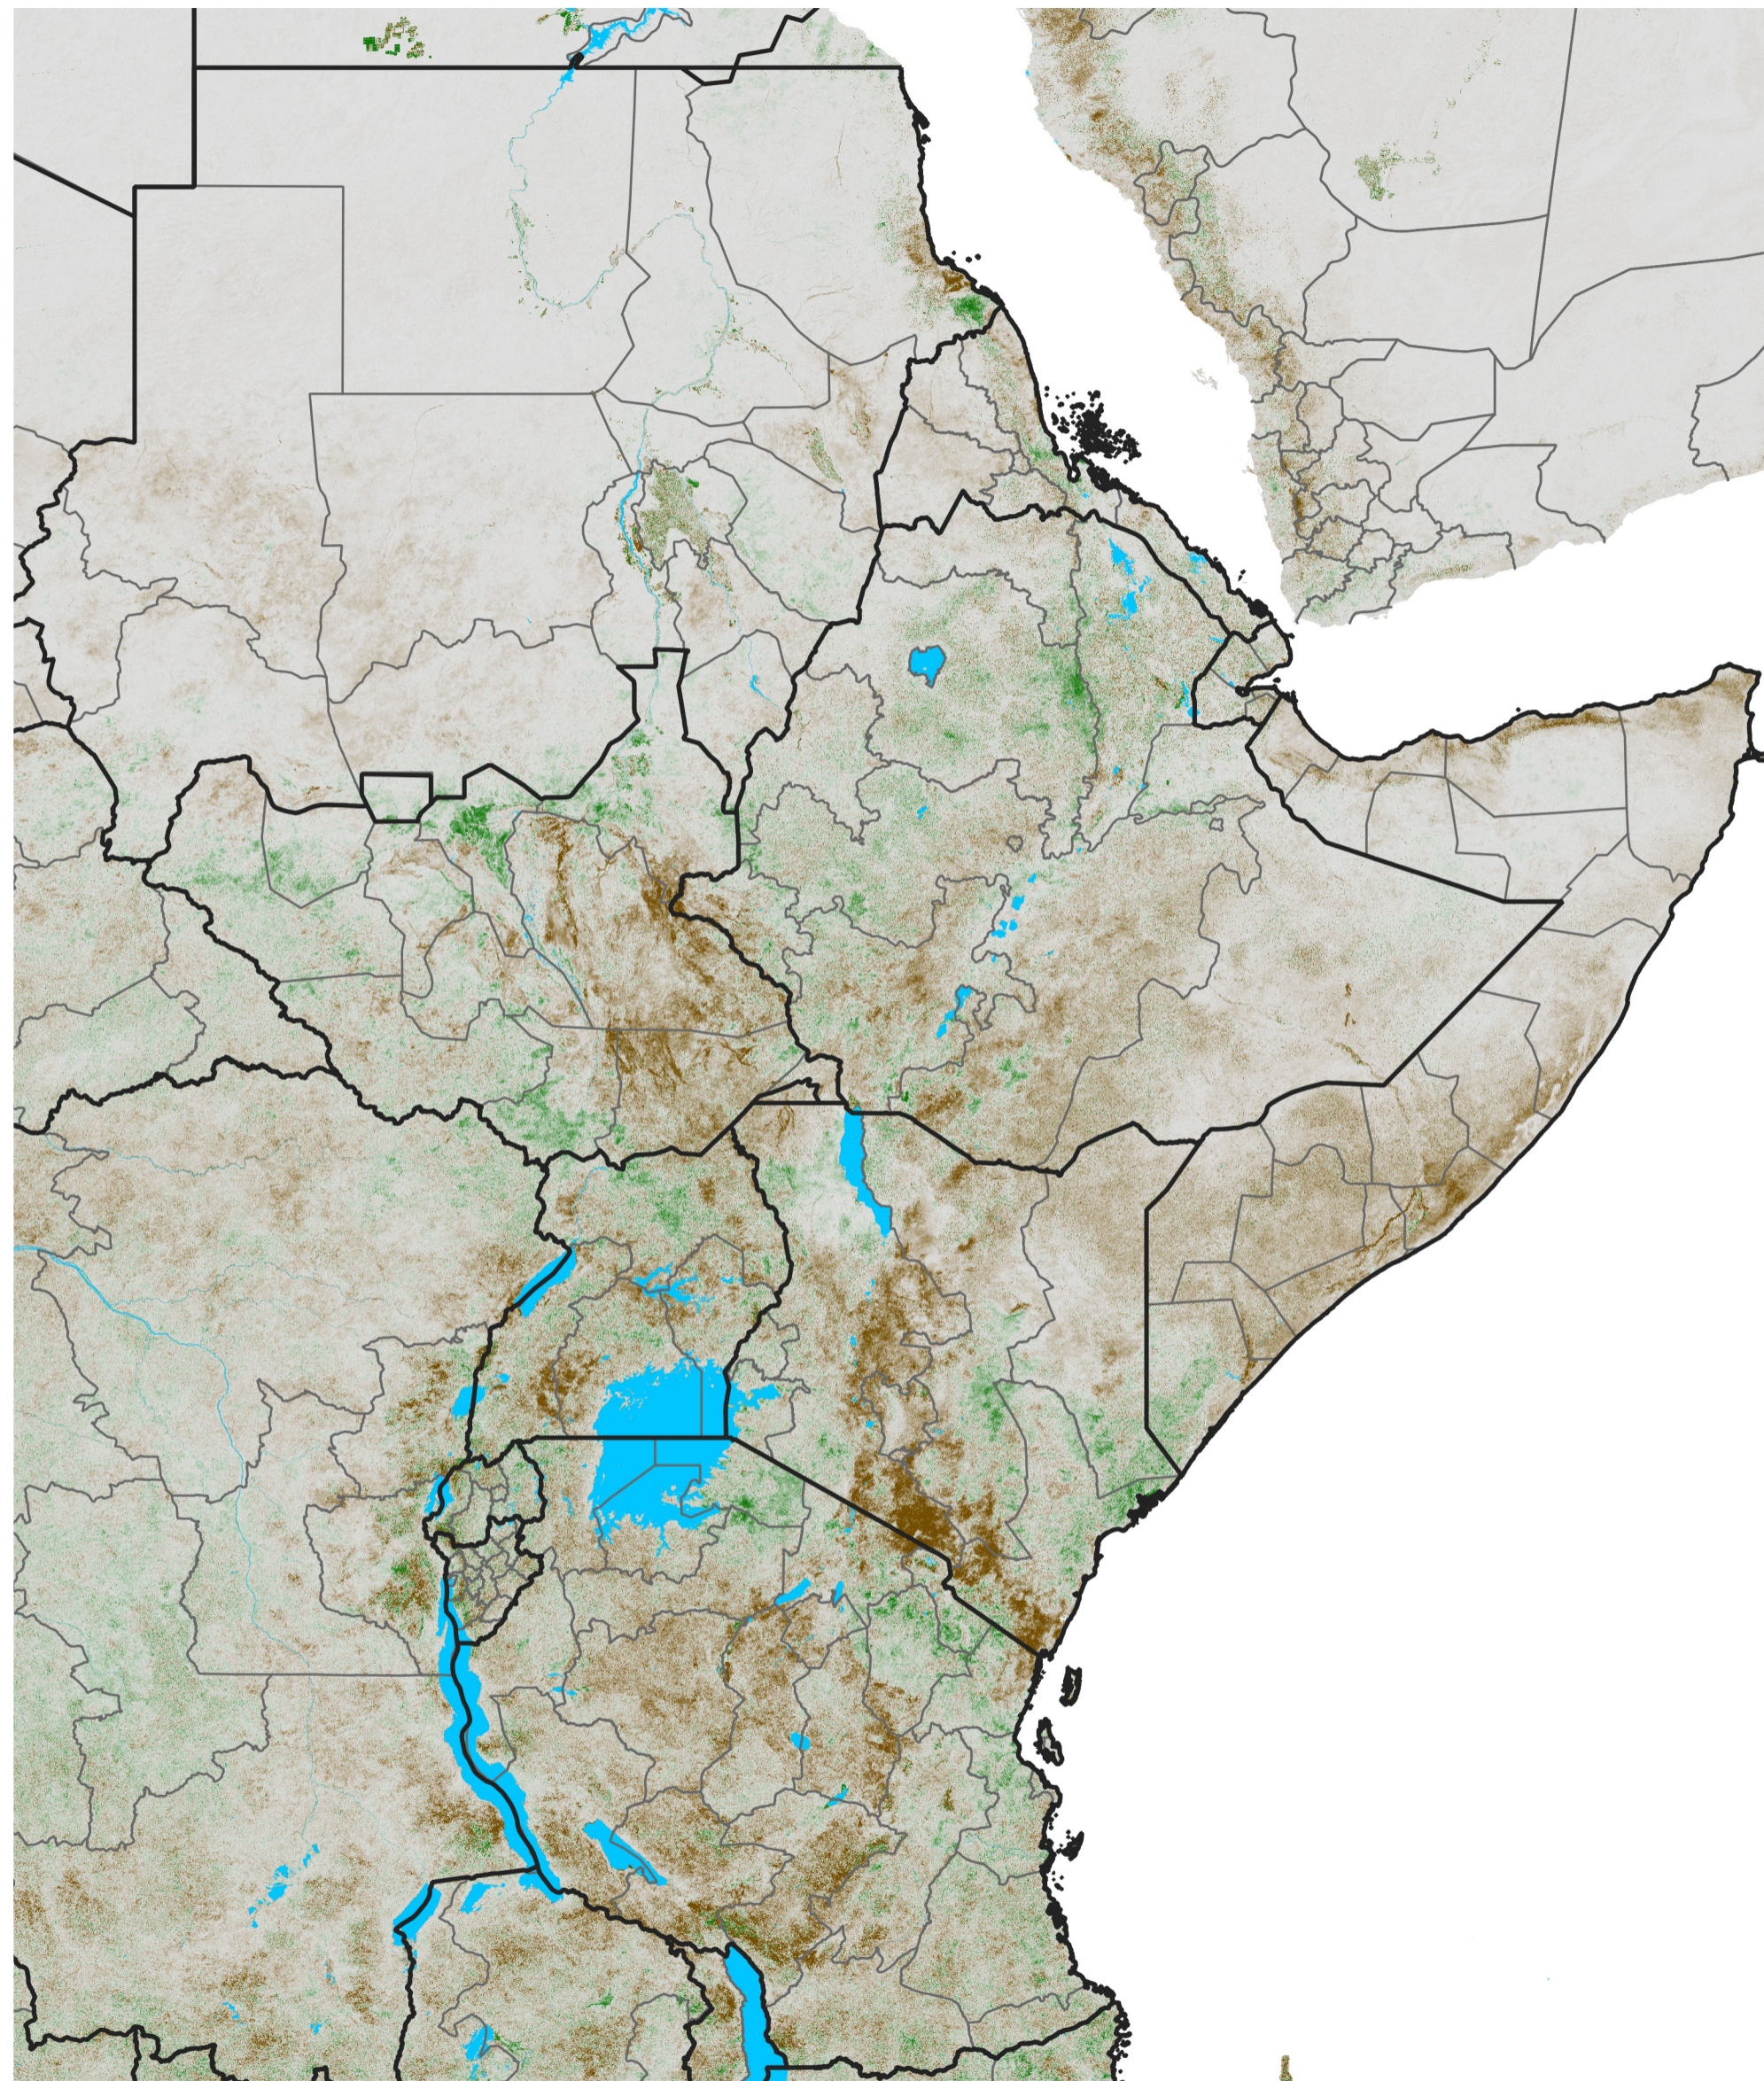

East Africa NDVI Difference

2022 minus 2021

Period 13 / Feb 26 - Mar 05, 2022

NDVI Difference

< -0.3 -0.2 -0.1 -0.05 0.05 0.1 0.2 >0.3

Negative

No Difference

Positive