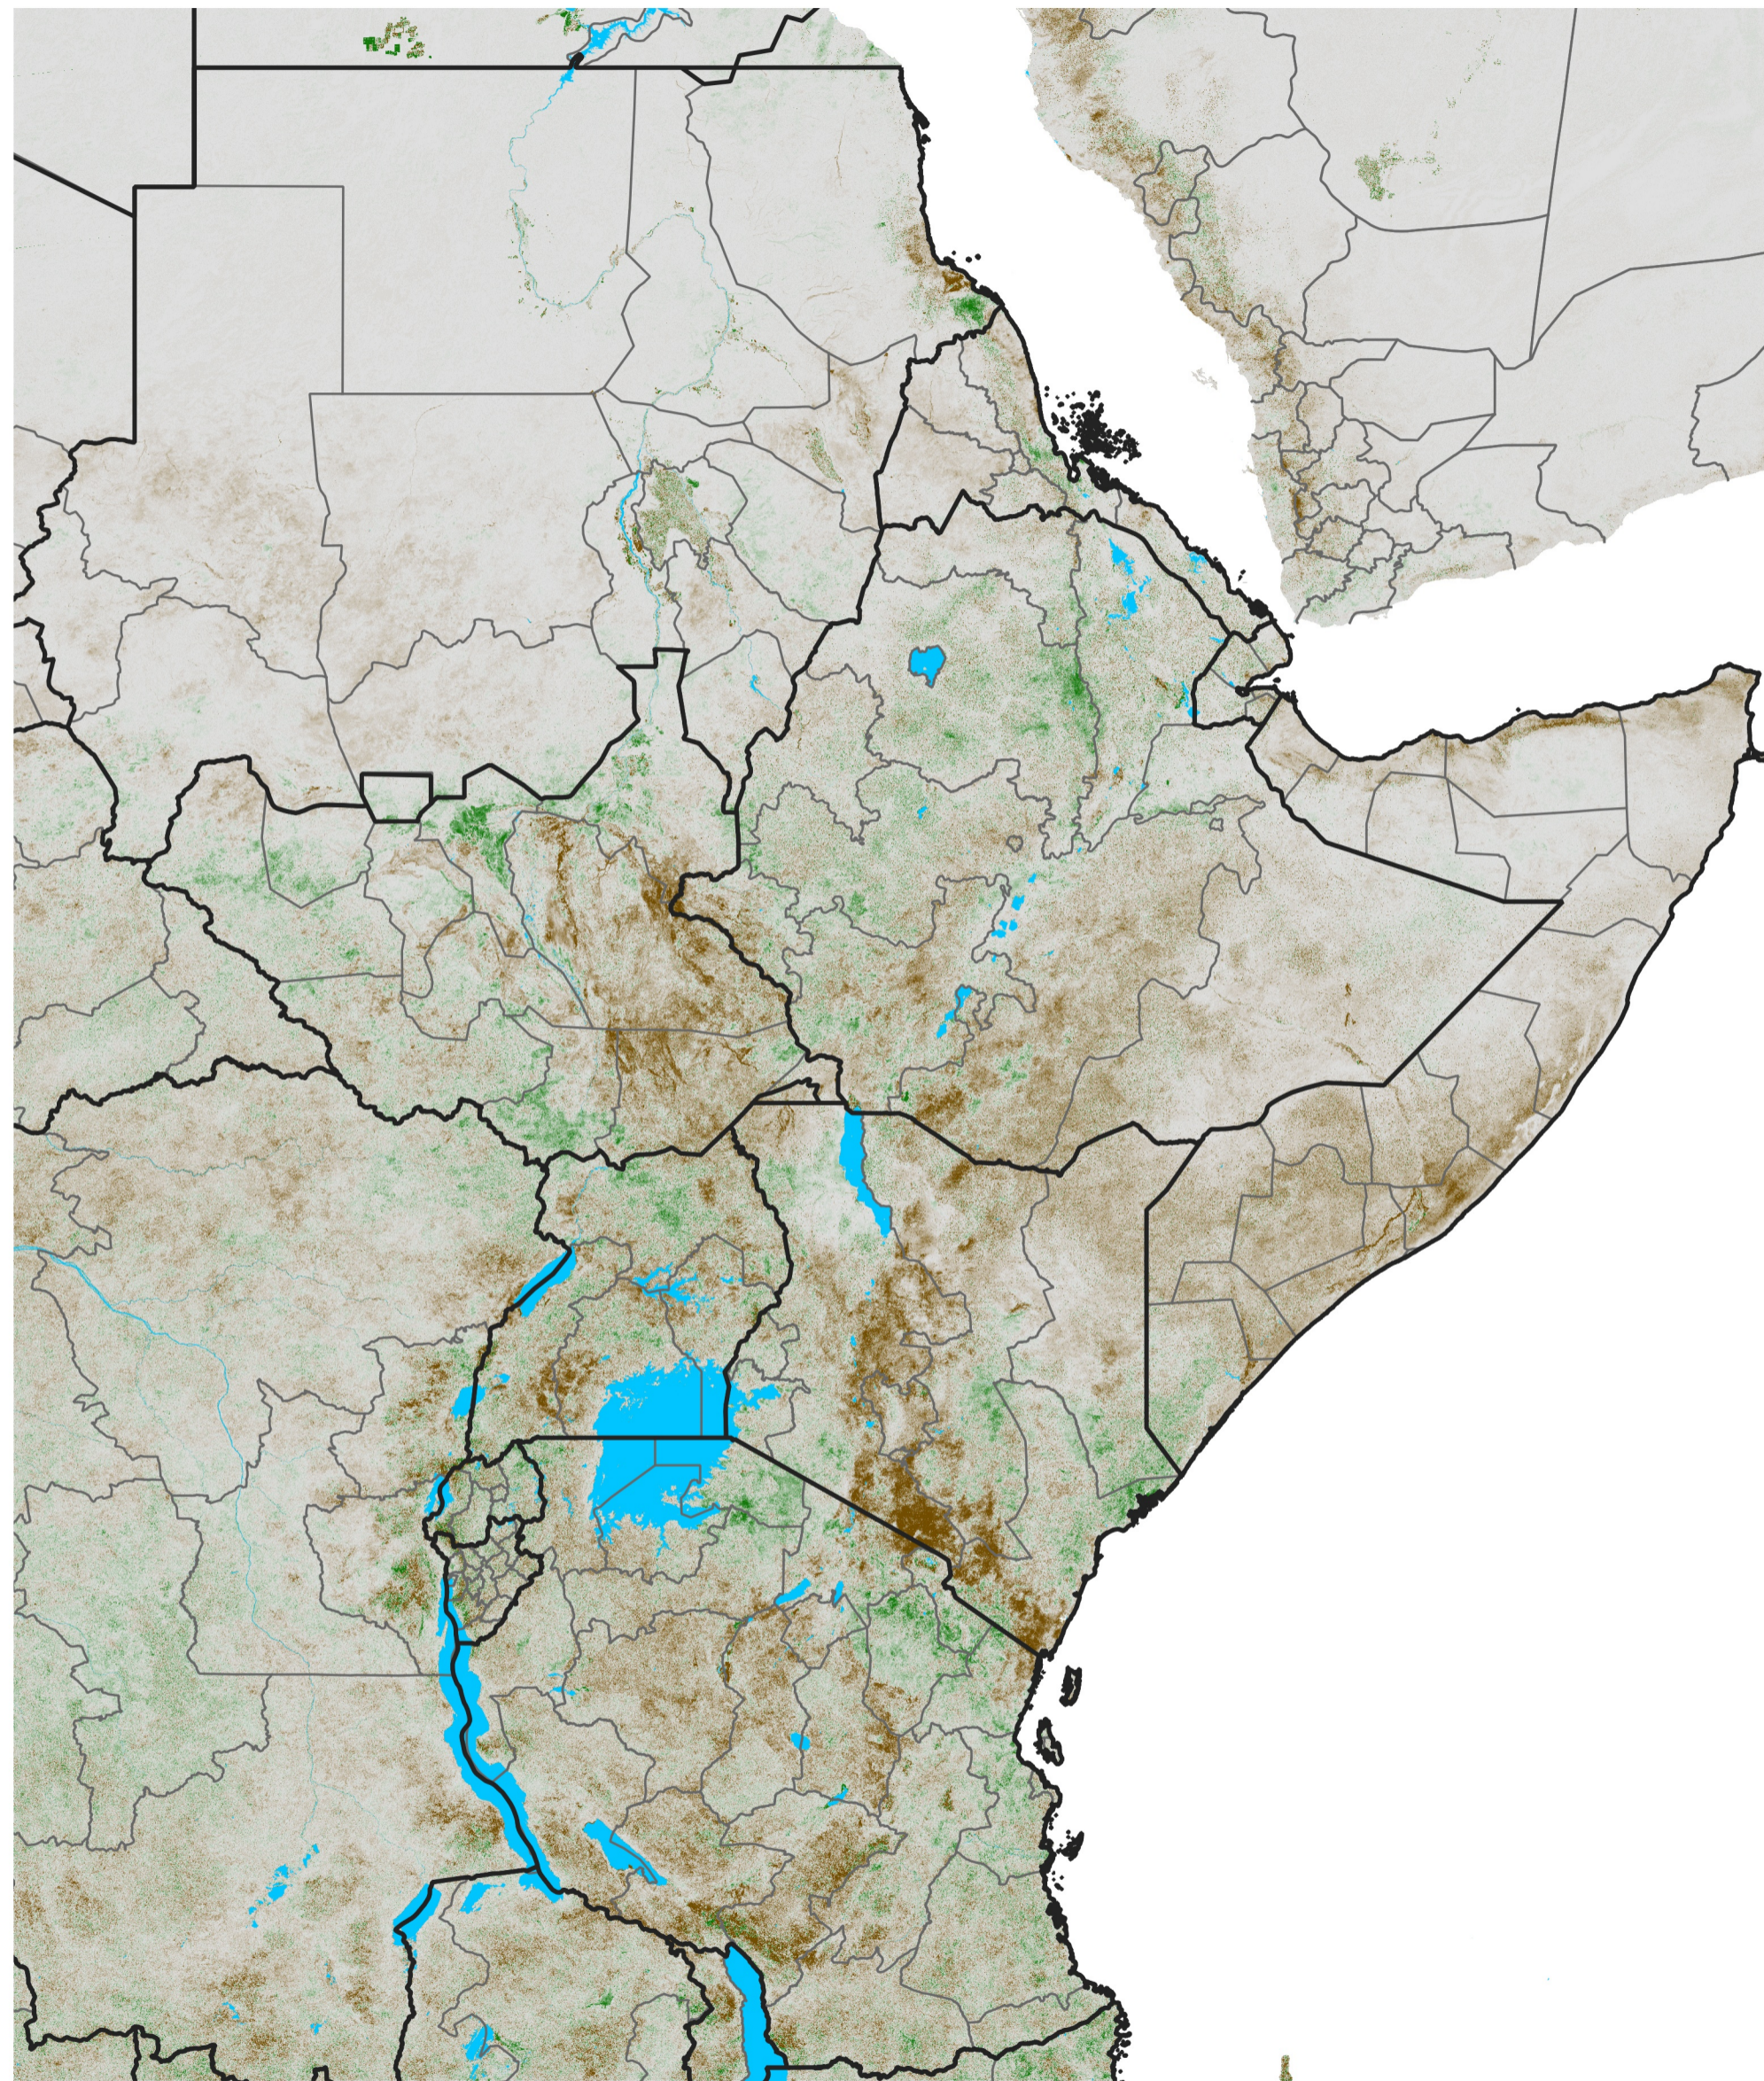

# East Africa NDVI Difference

2022 minus 2021

Period 14 / Mar 01 - 10, 2022

## NDVI Difference

< -0.3   -0.2   -0.1   -0.05   0.05   0.1   0.2   >0.3

Negative

No Difference

Positive