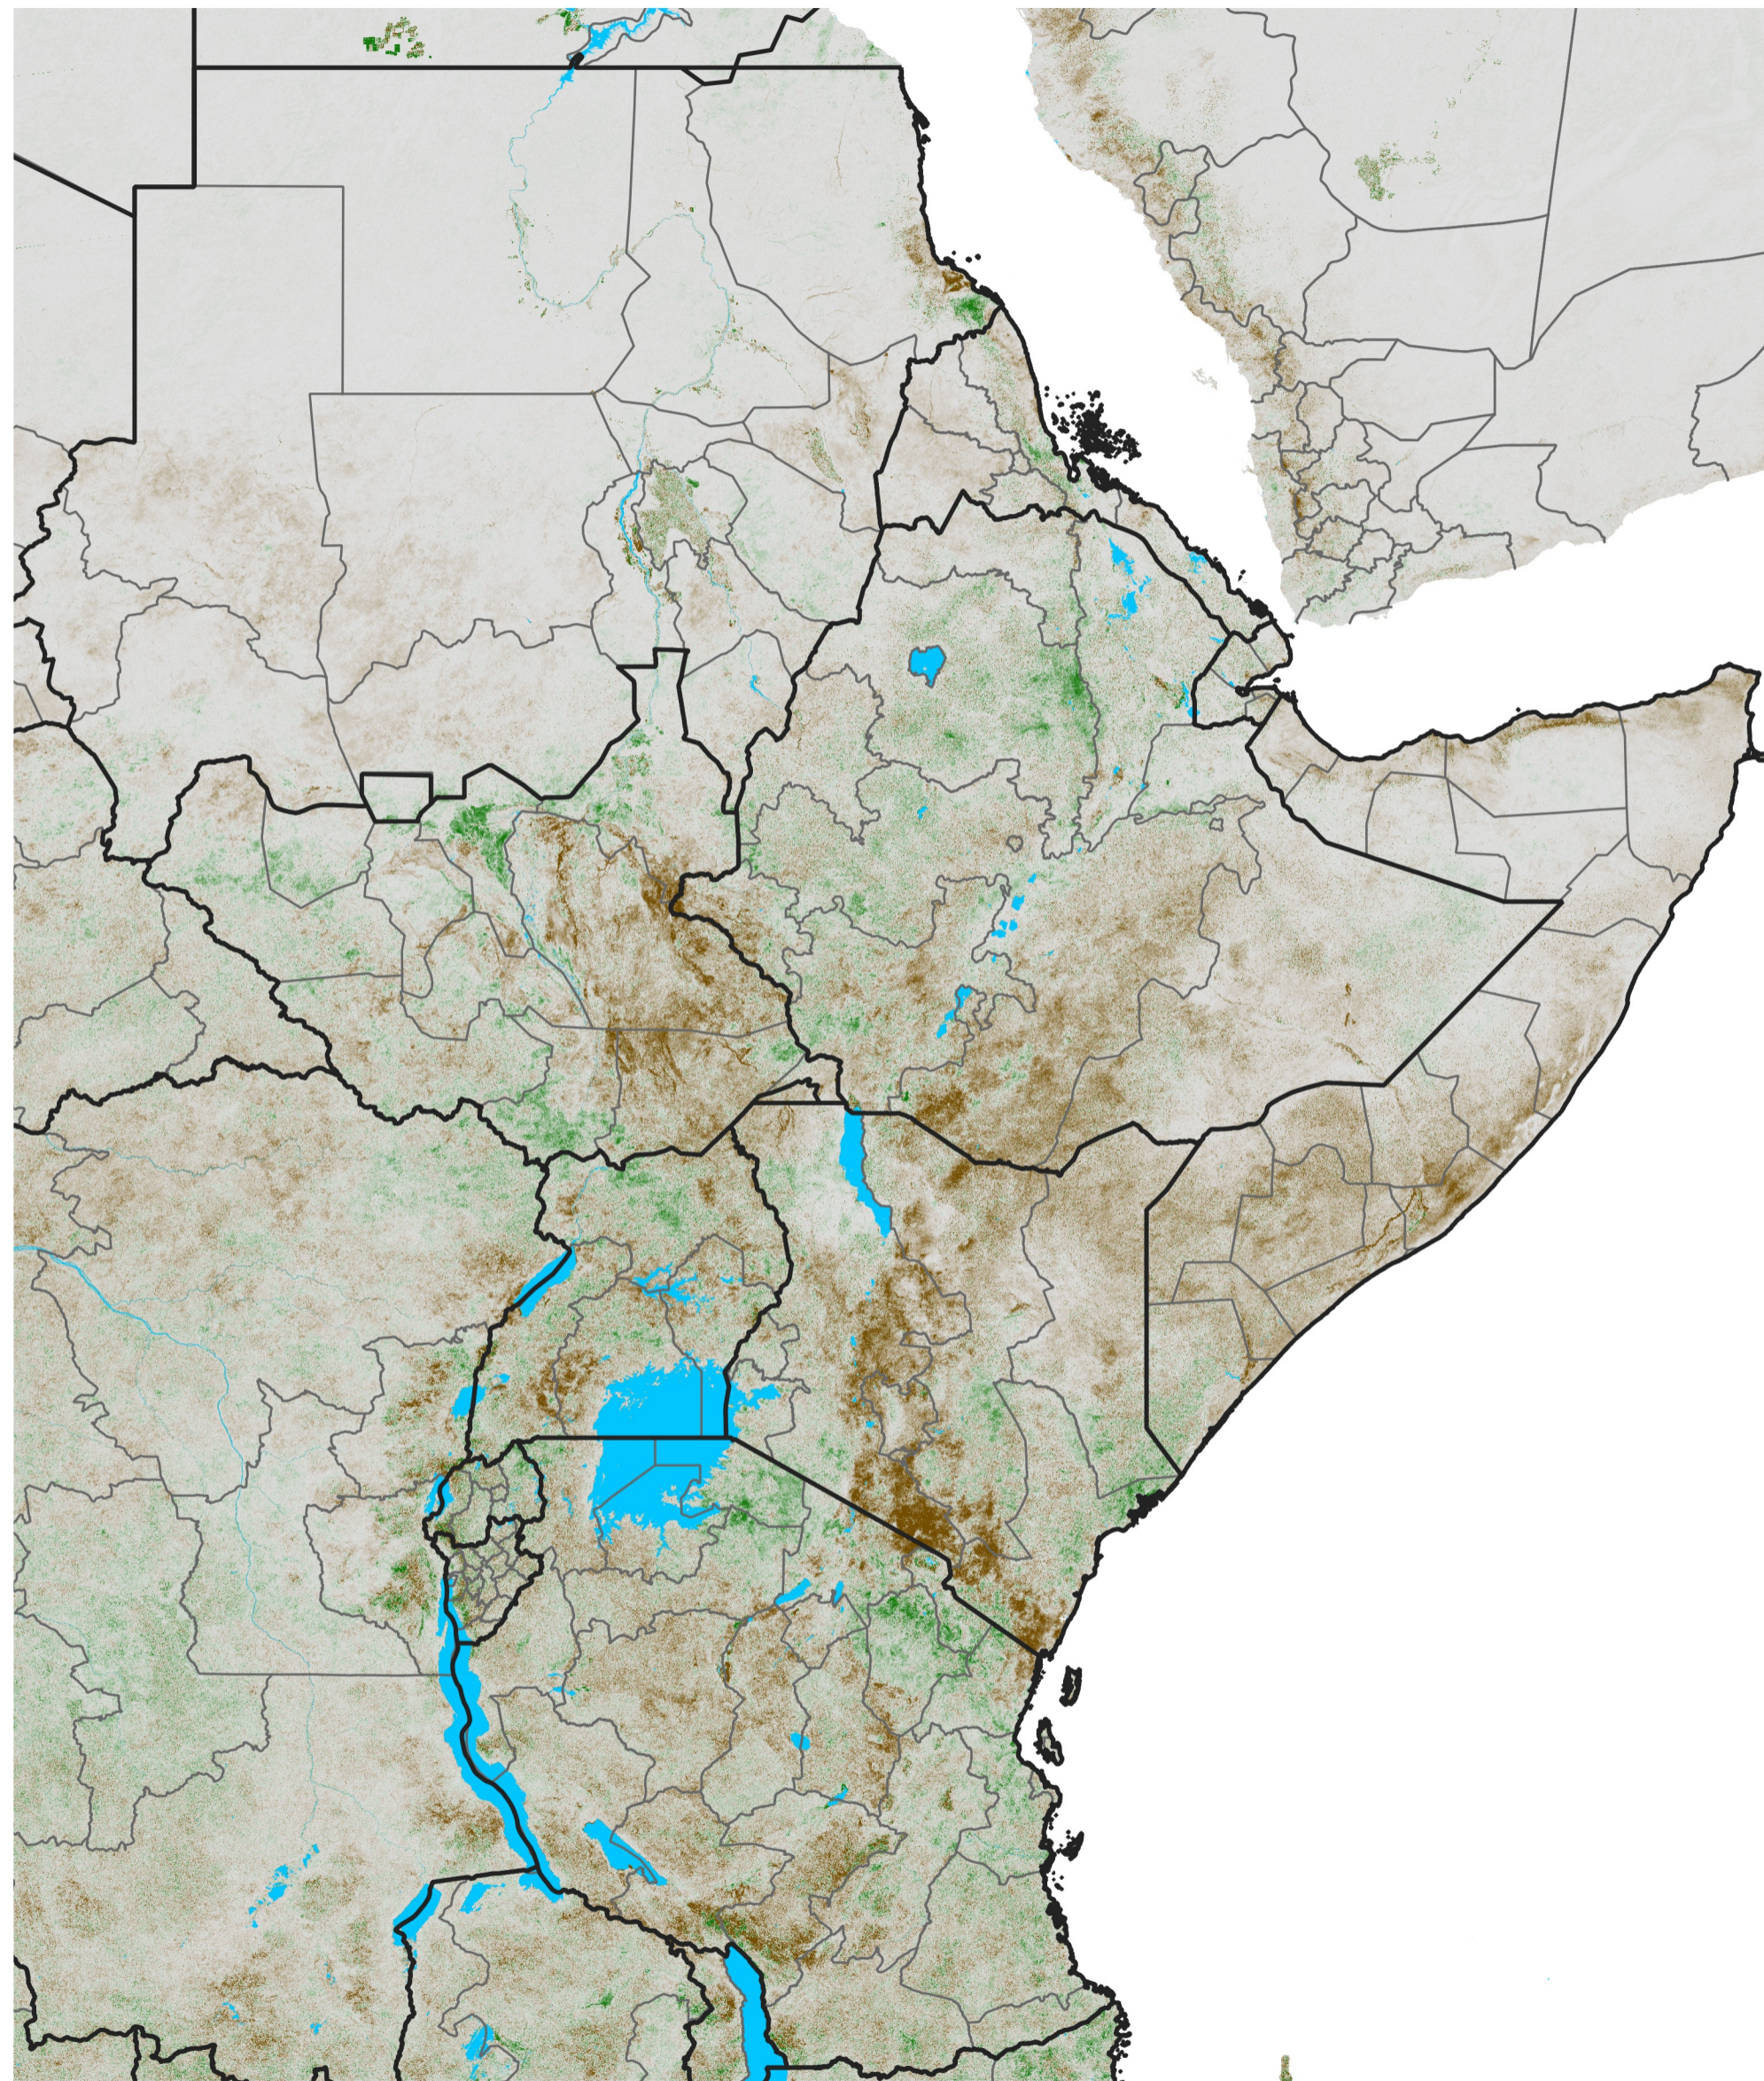

# East Africa NDVI Difference

2022 minus 2021

Period 15 / Mar 06 - 15, 2022

## NDVI Difference

< -0.3   -0.2   -0.1   -0.05   0.05   0.1   0.2   >0.3

Negative

No Difference

Positive