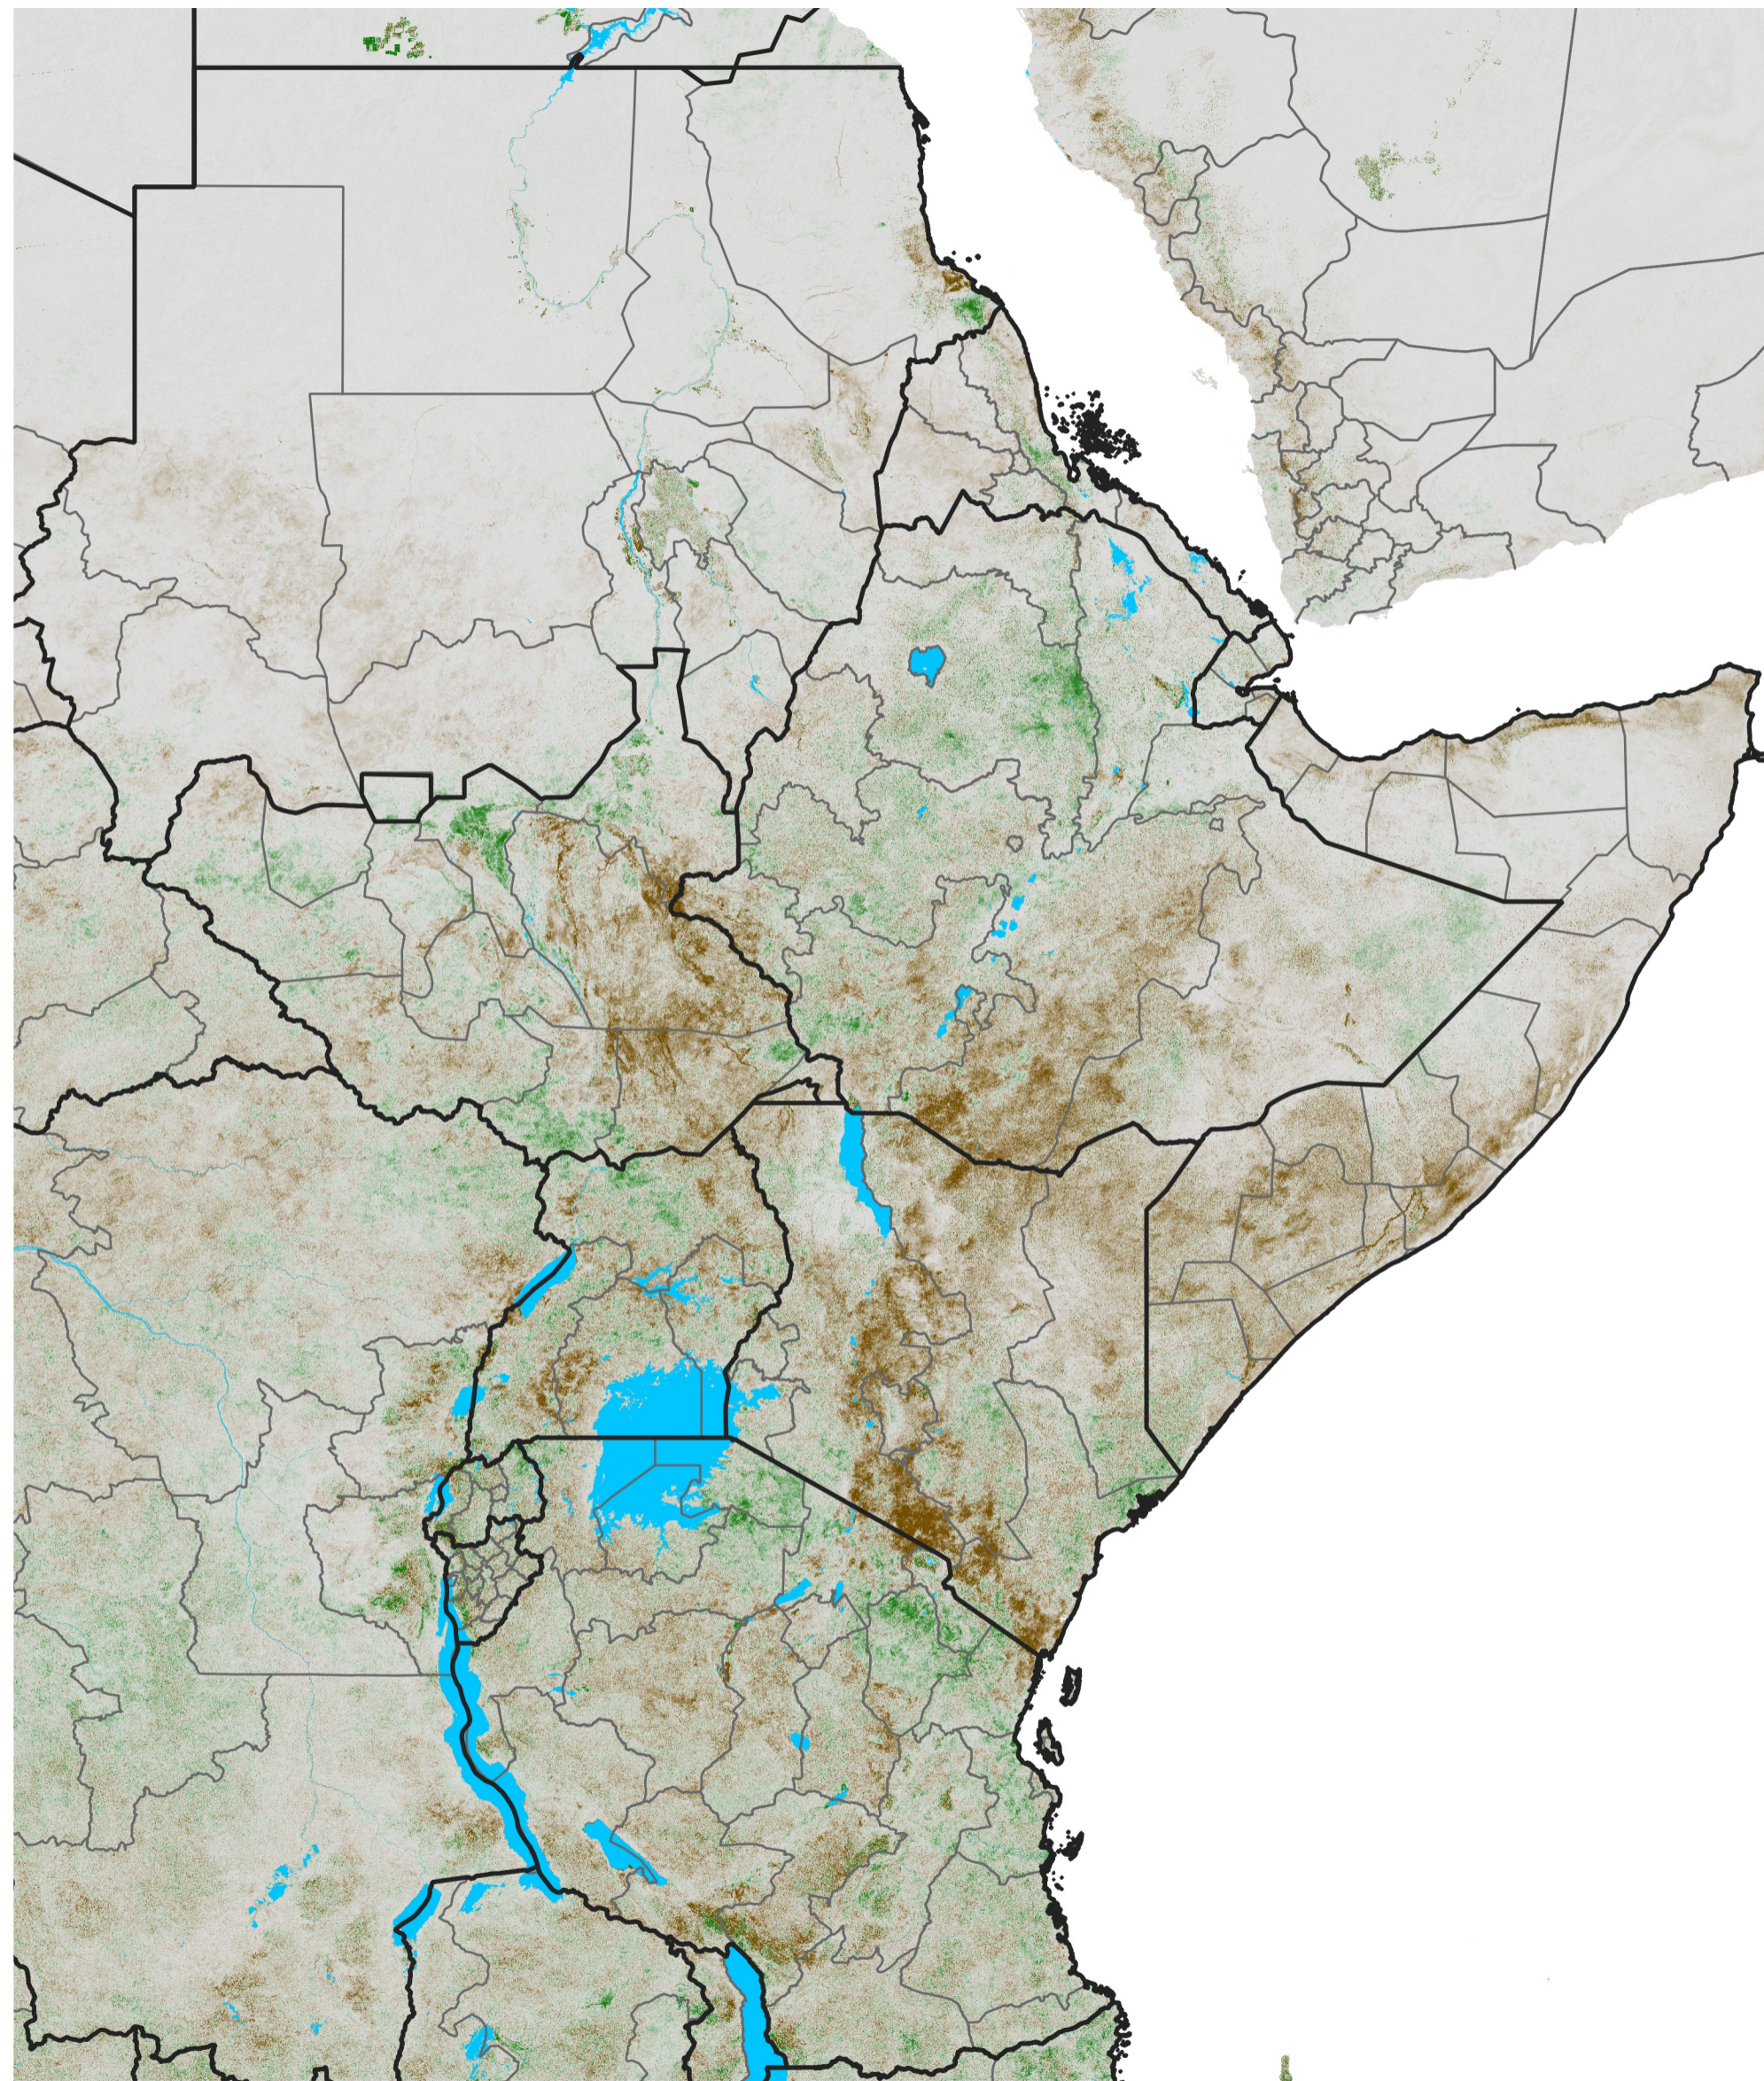

# East Africa NDVI Difference

2022 minus 2021

Period 16 / Mar 11 - 20, 2022

## NDVI Difference

< -0.3   -0.2   -0.1   -0.05   0.05   0.1   0.2   >0.3

Negative

No Difference

Positive