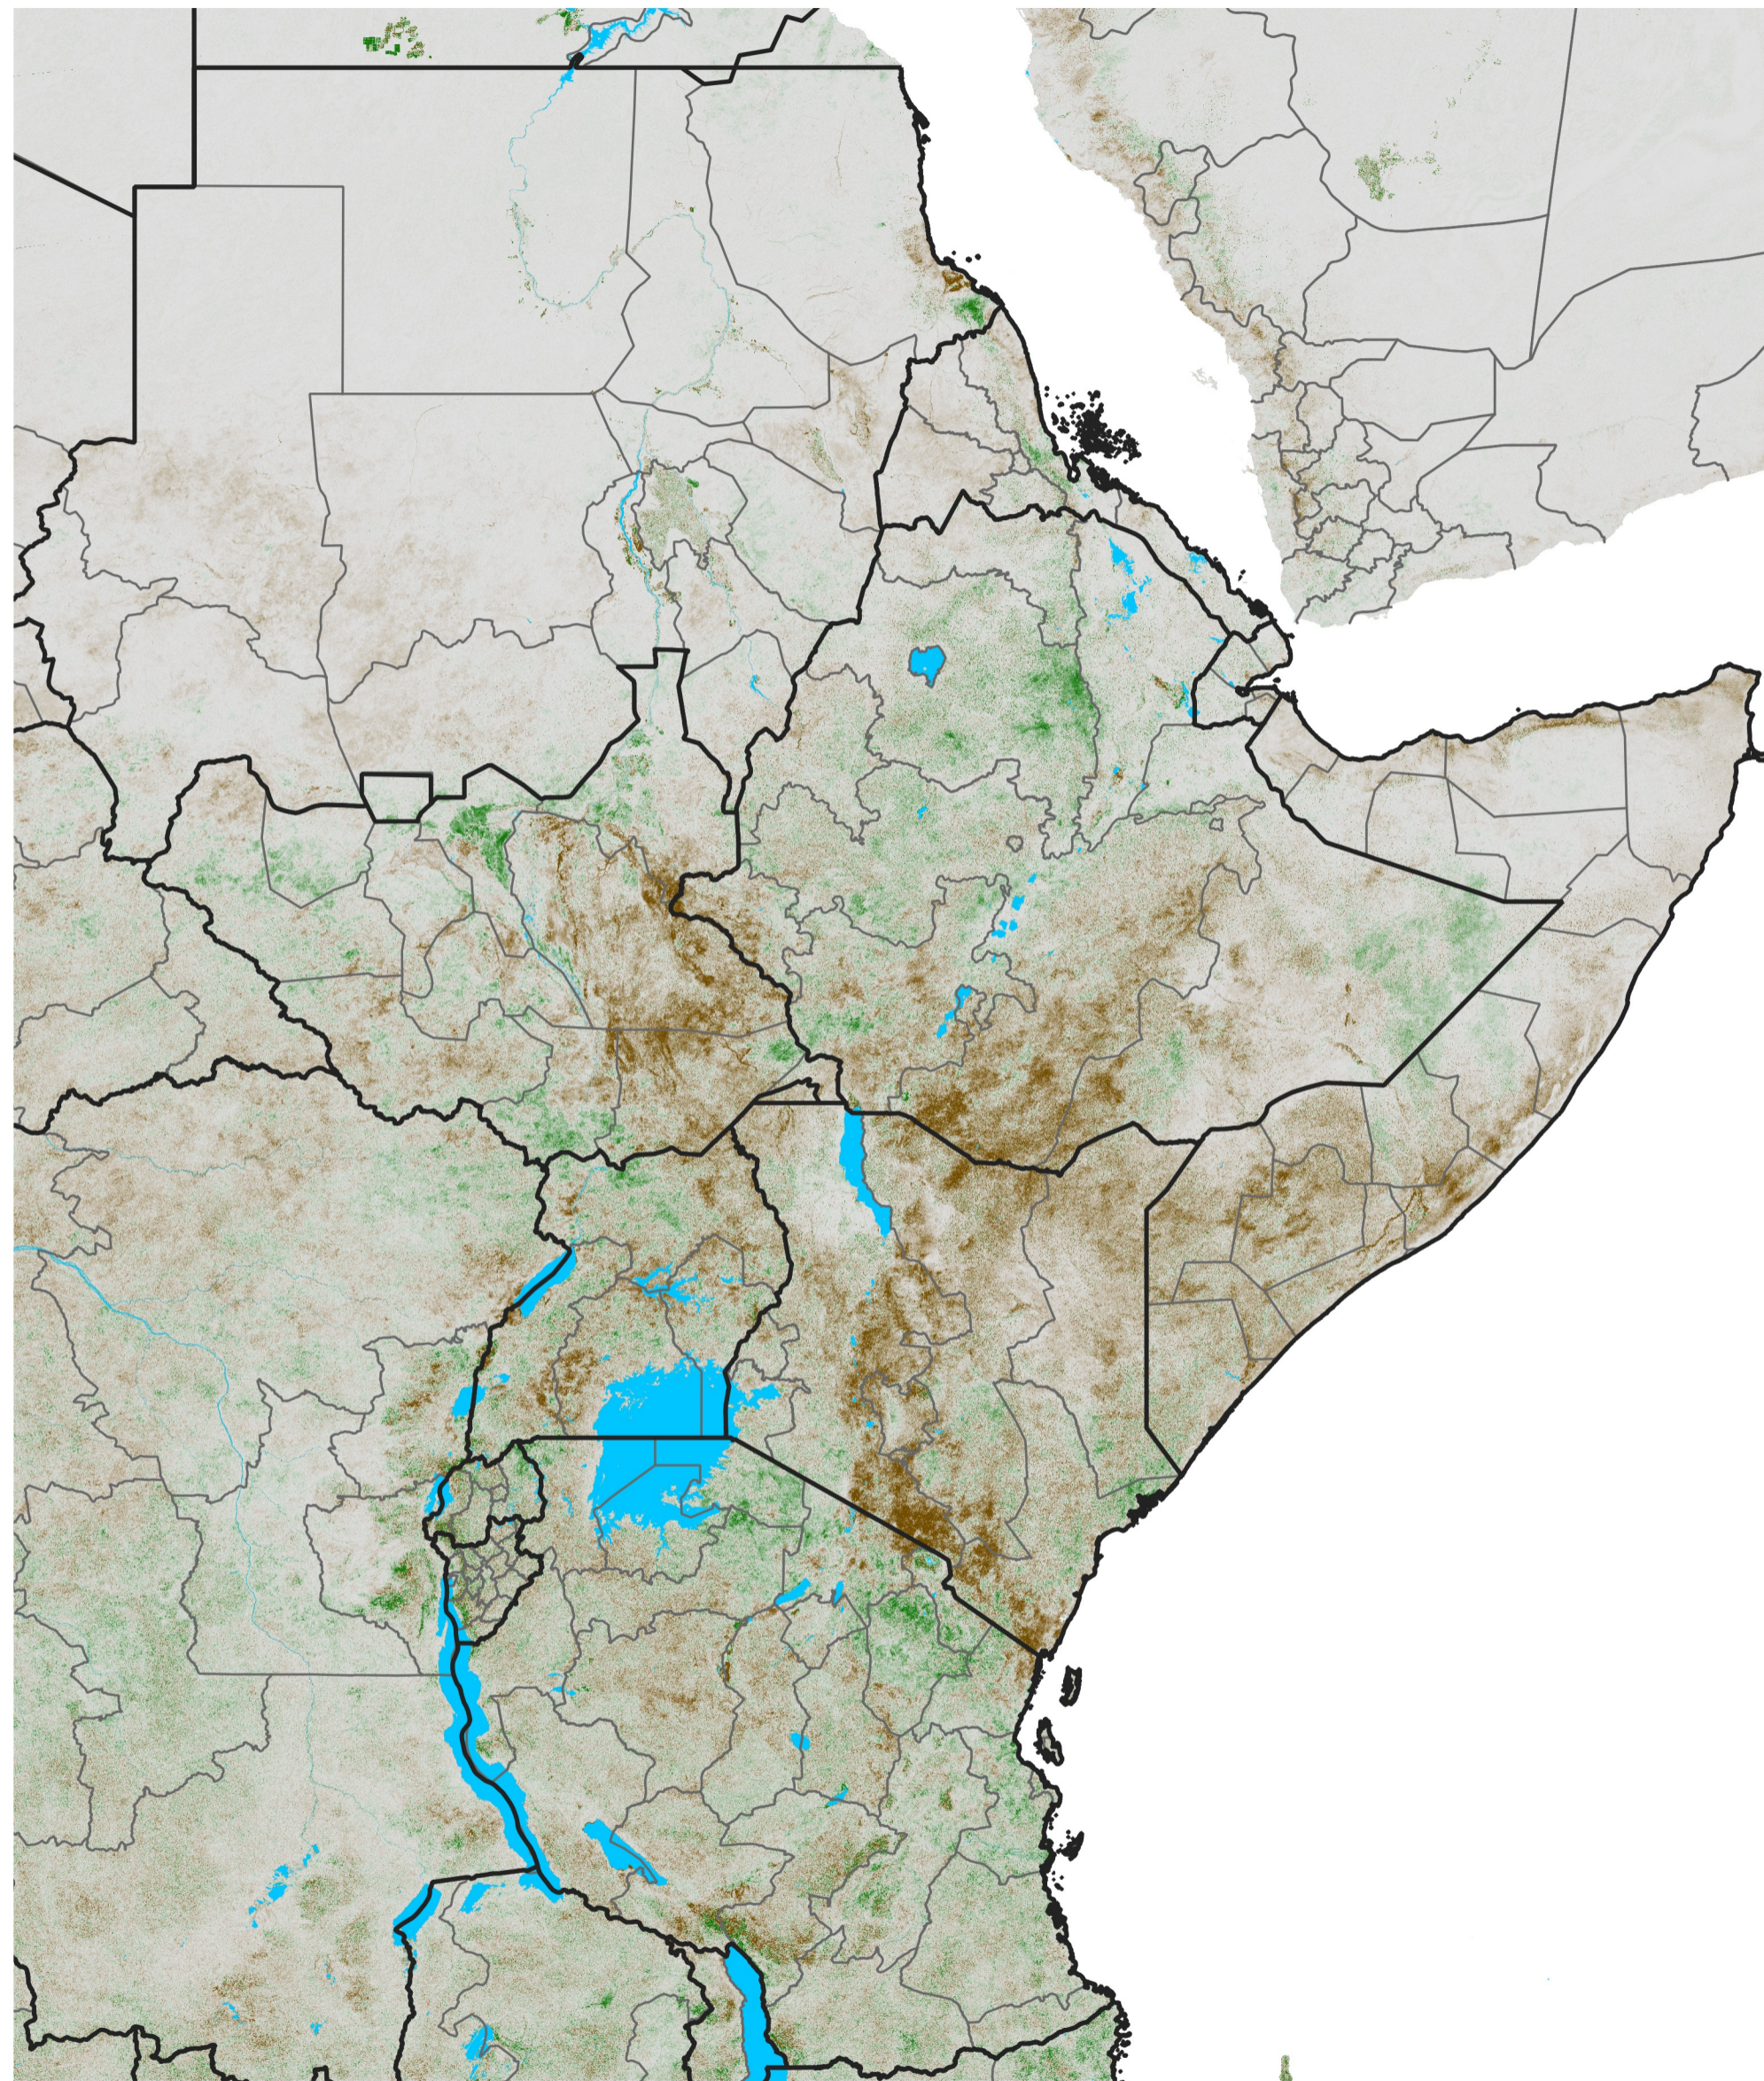

East Africa NDVI Difference

2022 minus 2021

Period 17 / Mar 16 - 25, 2022

NDVI Difference

< -0.3 -0.2 -0.1 -0.05 0.05 0.1 0.2 >0.3

Negative

No Difference

Positive