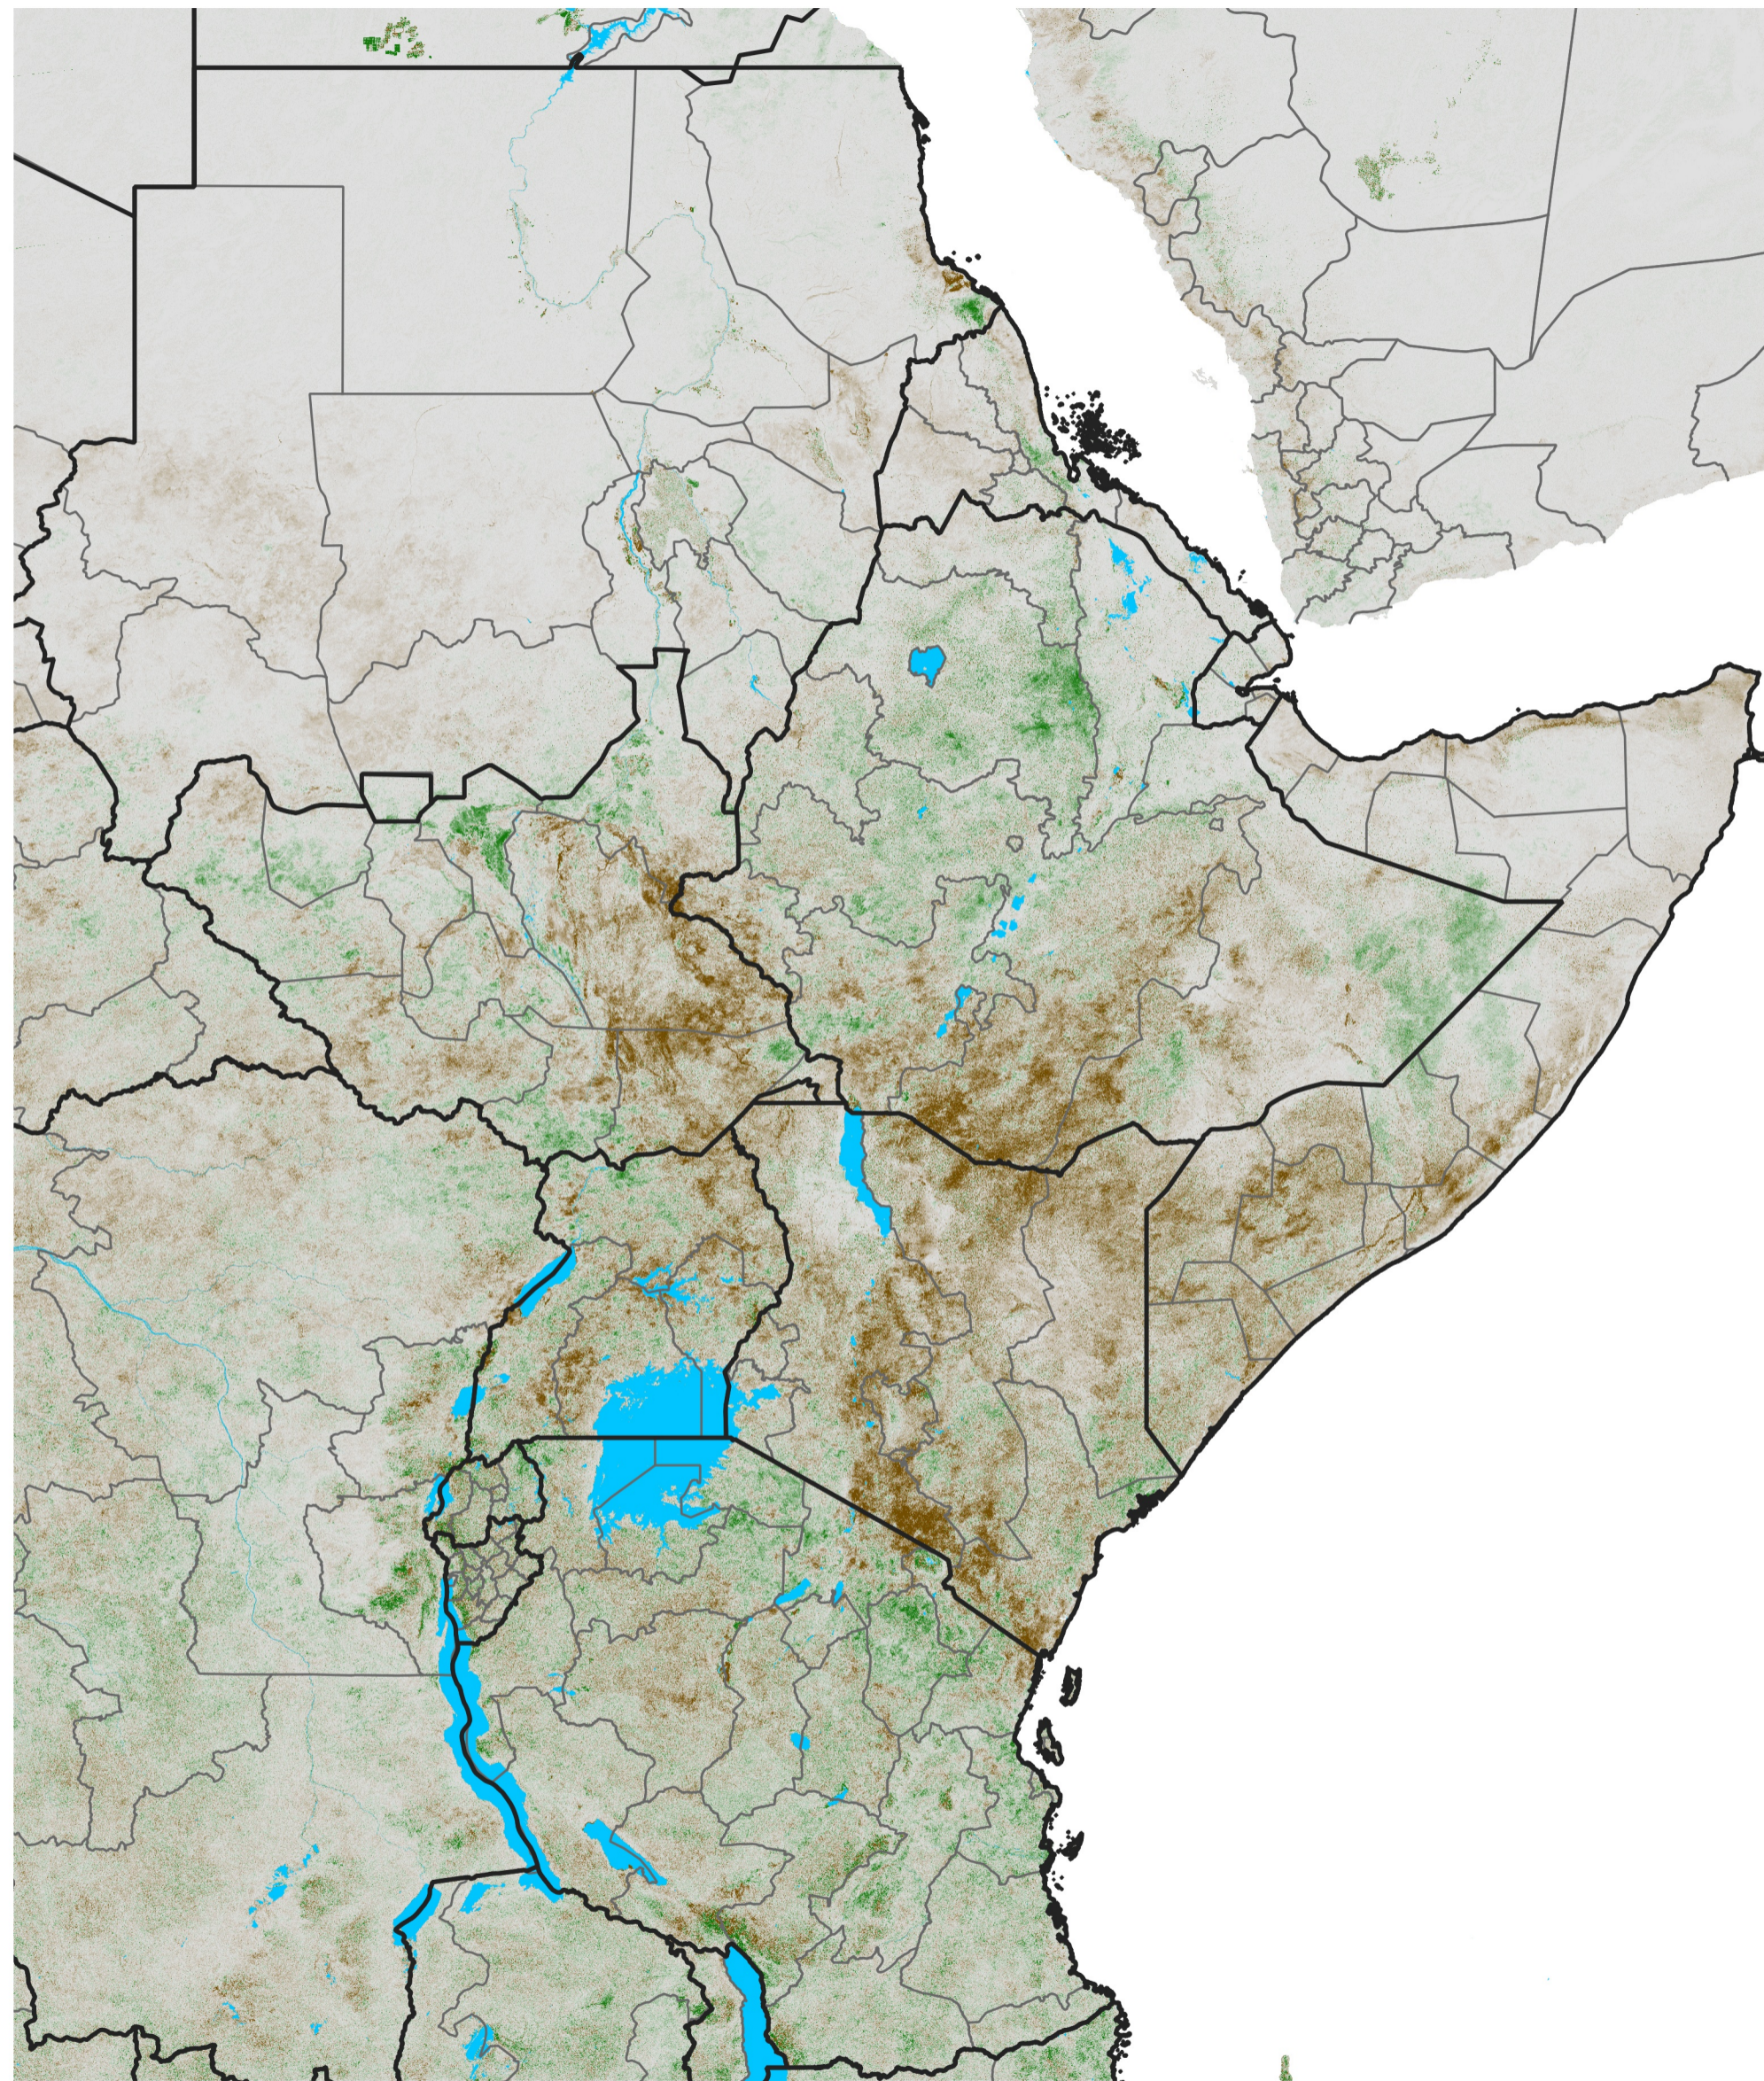

# East Africa NDVI Difference

2022 minus 2021

Period 18 / Mar 21 - 31, 2022

## NDVI Difference

< -0.3   -0.2   -0.1   -0.05   0.05   0.1   0.2   >0.3

Negative

No Difference

Positive