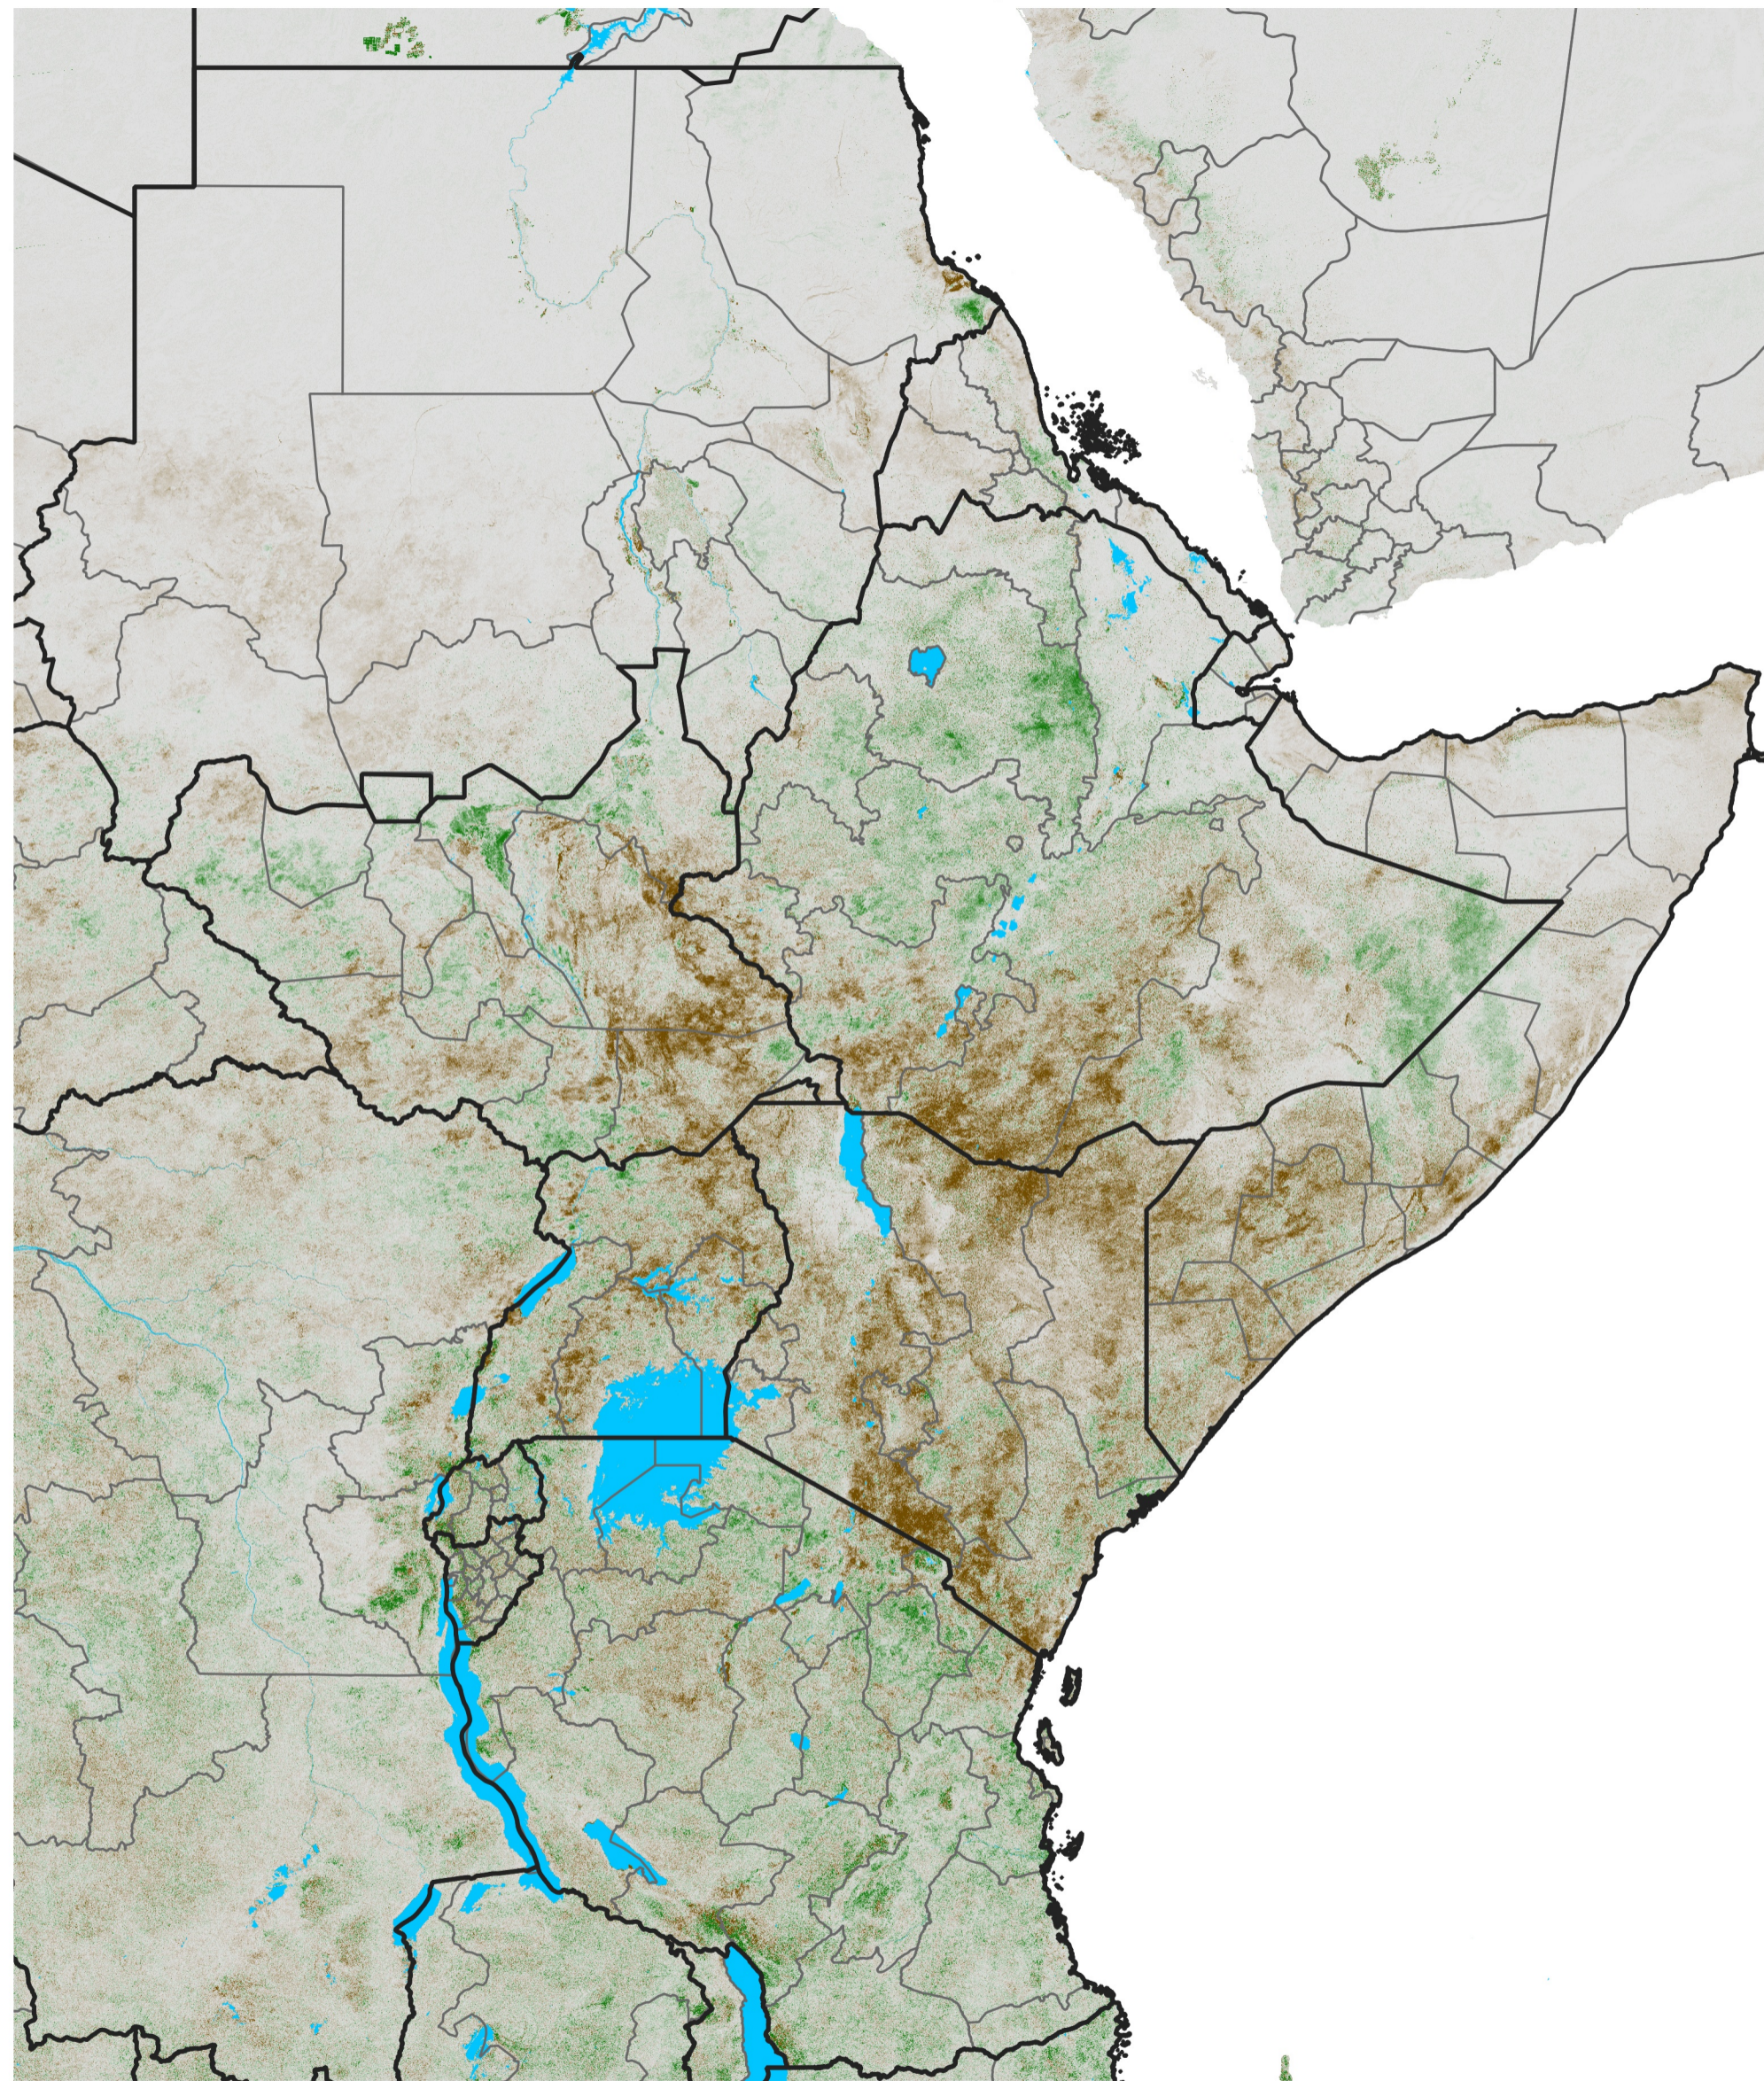

East Africa NDVI Difference

2022 minus 2021

Period 19 / Mar 26 - Apr 05, 2022

NDVI Difference

< -0.3 -0.2 -0.1 -0.05 0.05 0.1 0.2 >0.3

Negative

No Difference

Positive