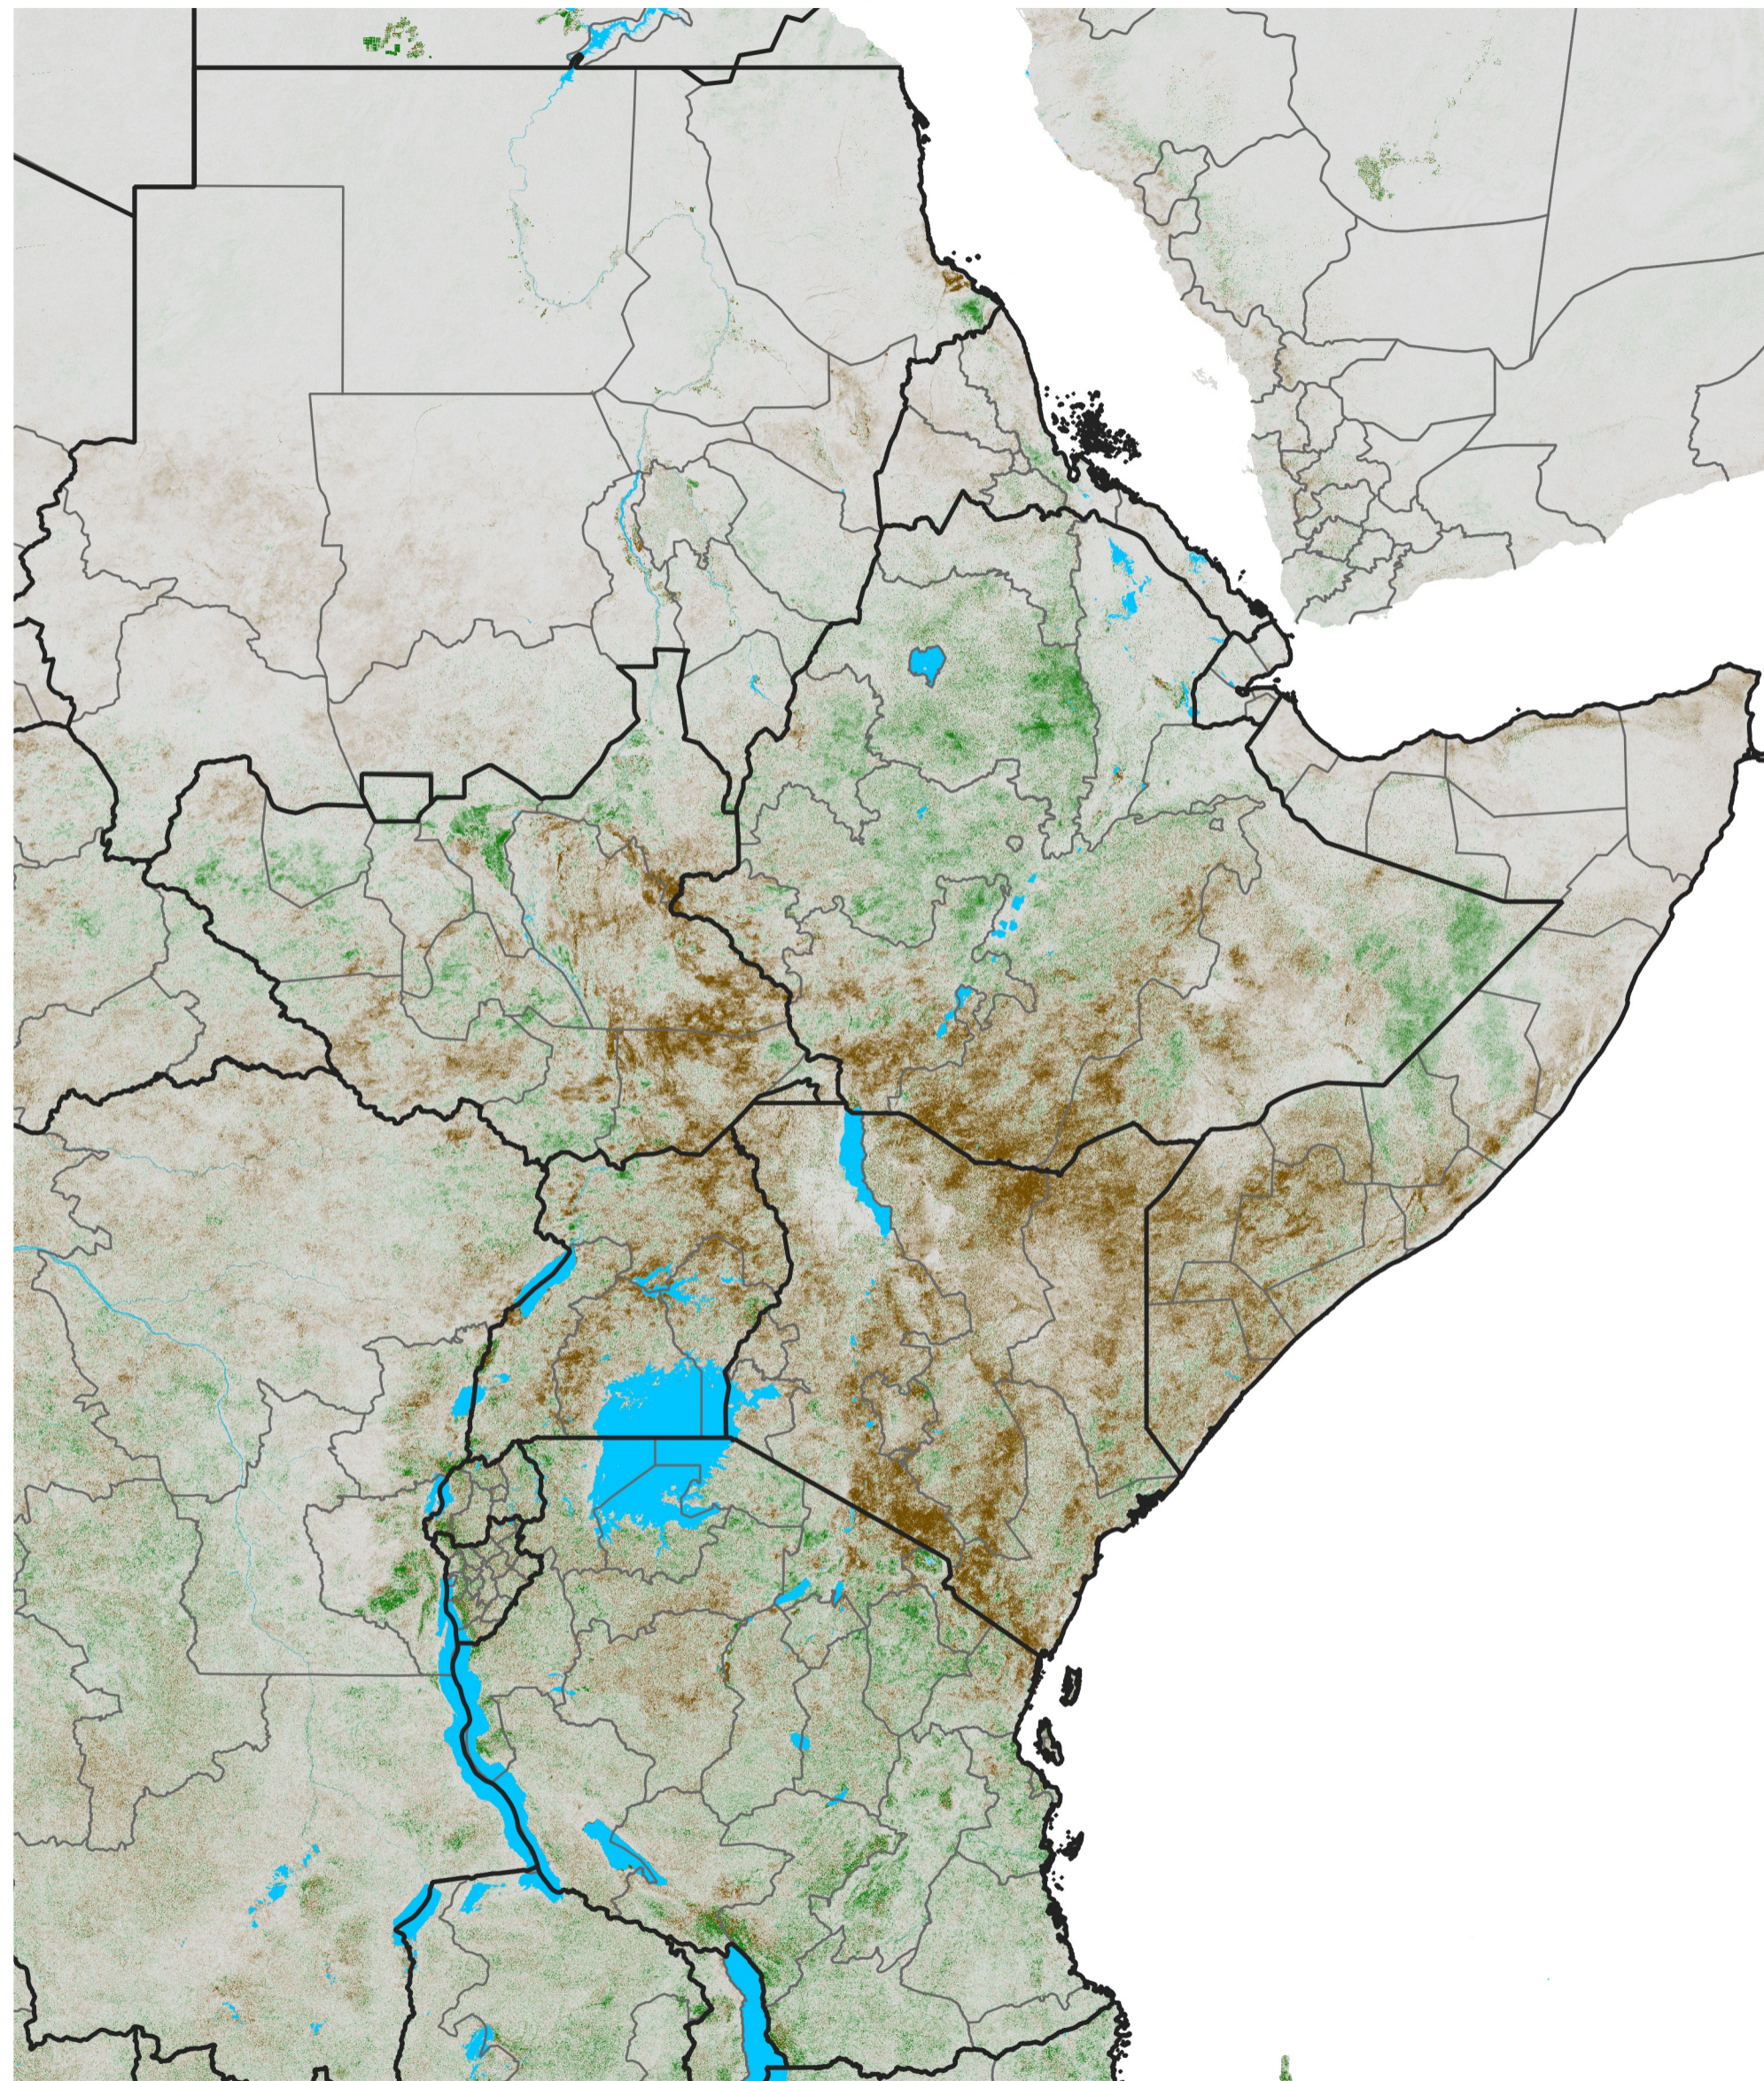

East Africa NDVI Difference

2022 minus 2021

Period 20 / Apr 01 - 10, 2022

NDVI Difference

< -0.3 -0.2 -0.1 -0.05 0.05 0.1 0.2 >0.3

Negative

No Difference

Positive