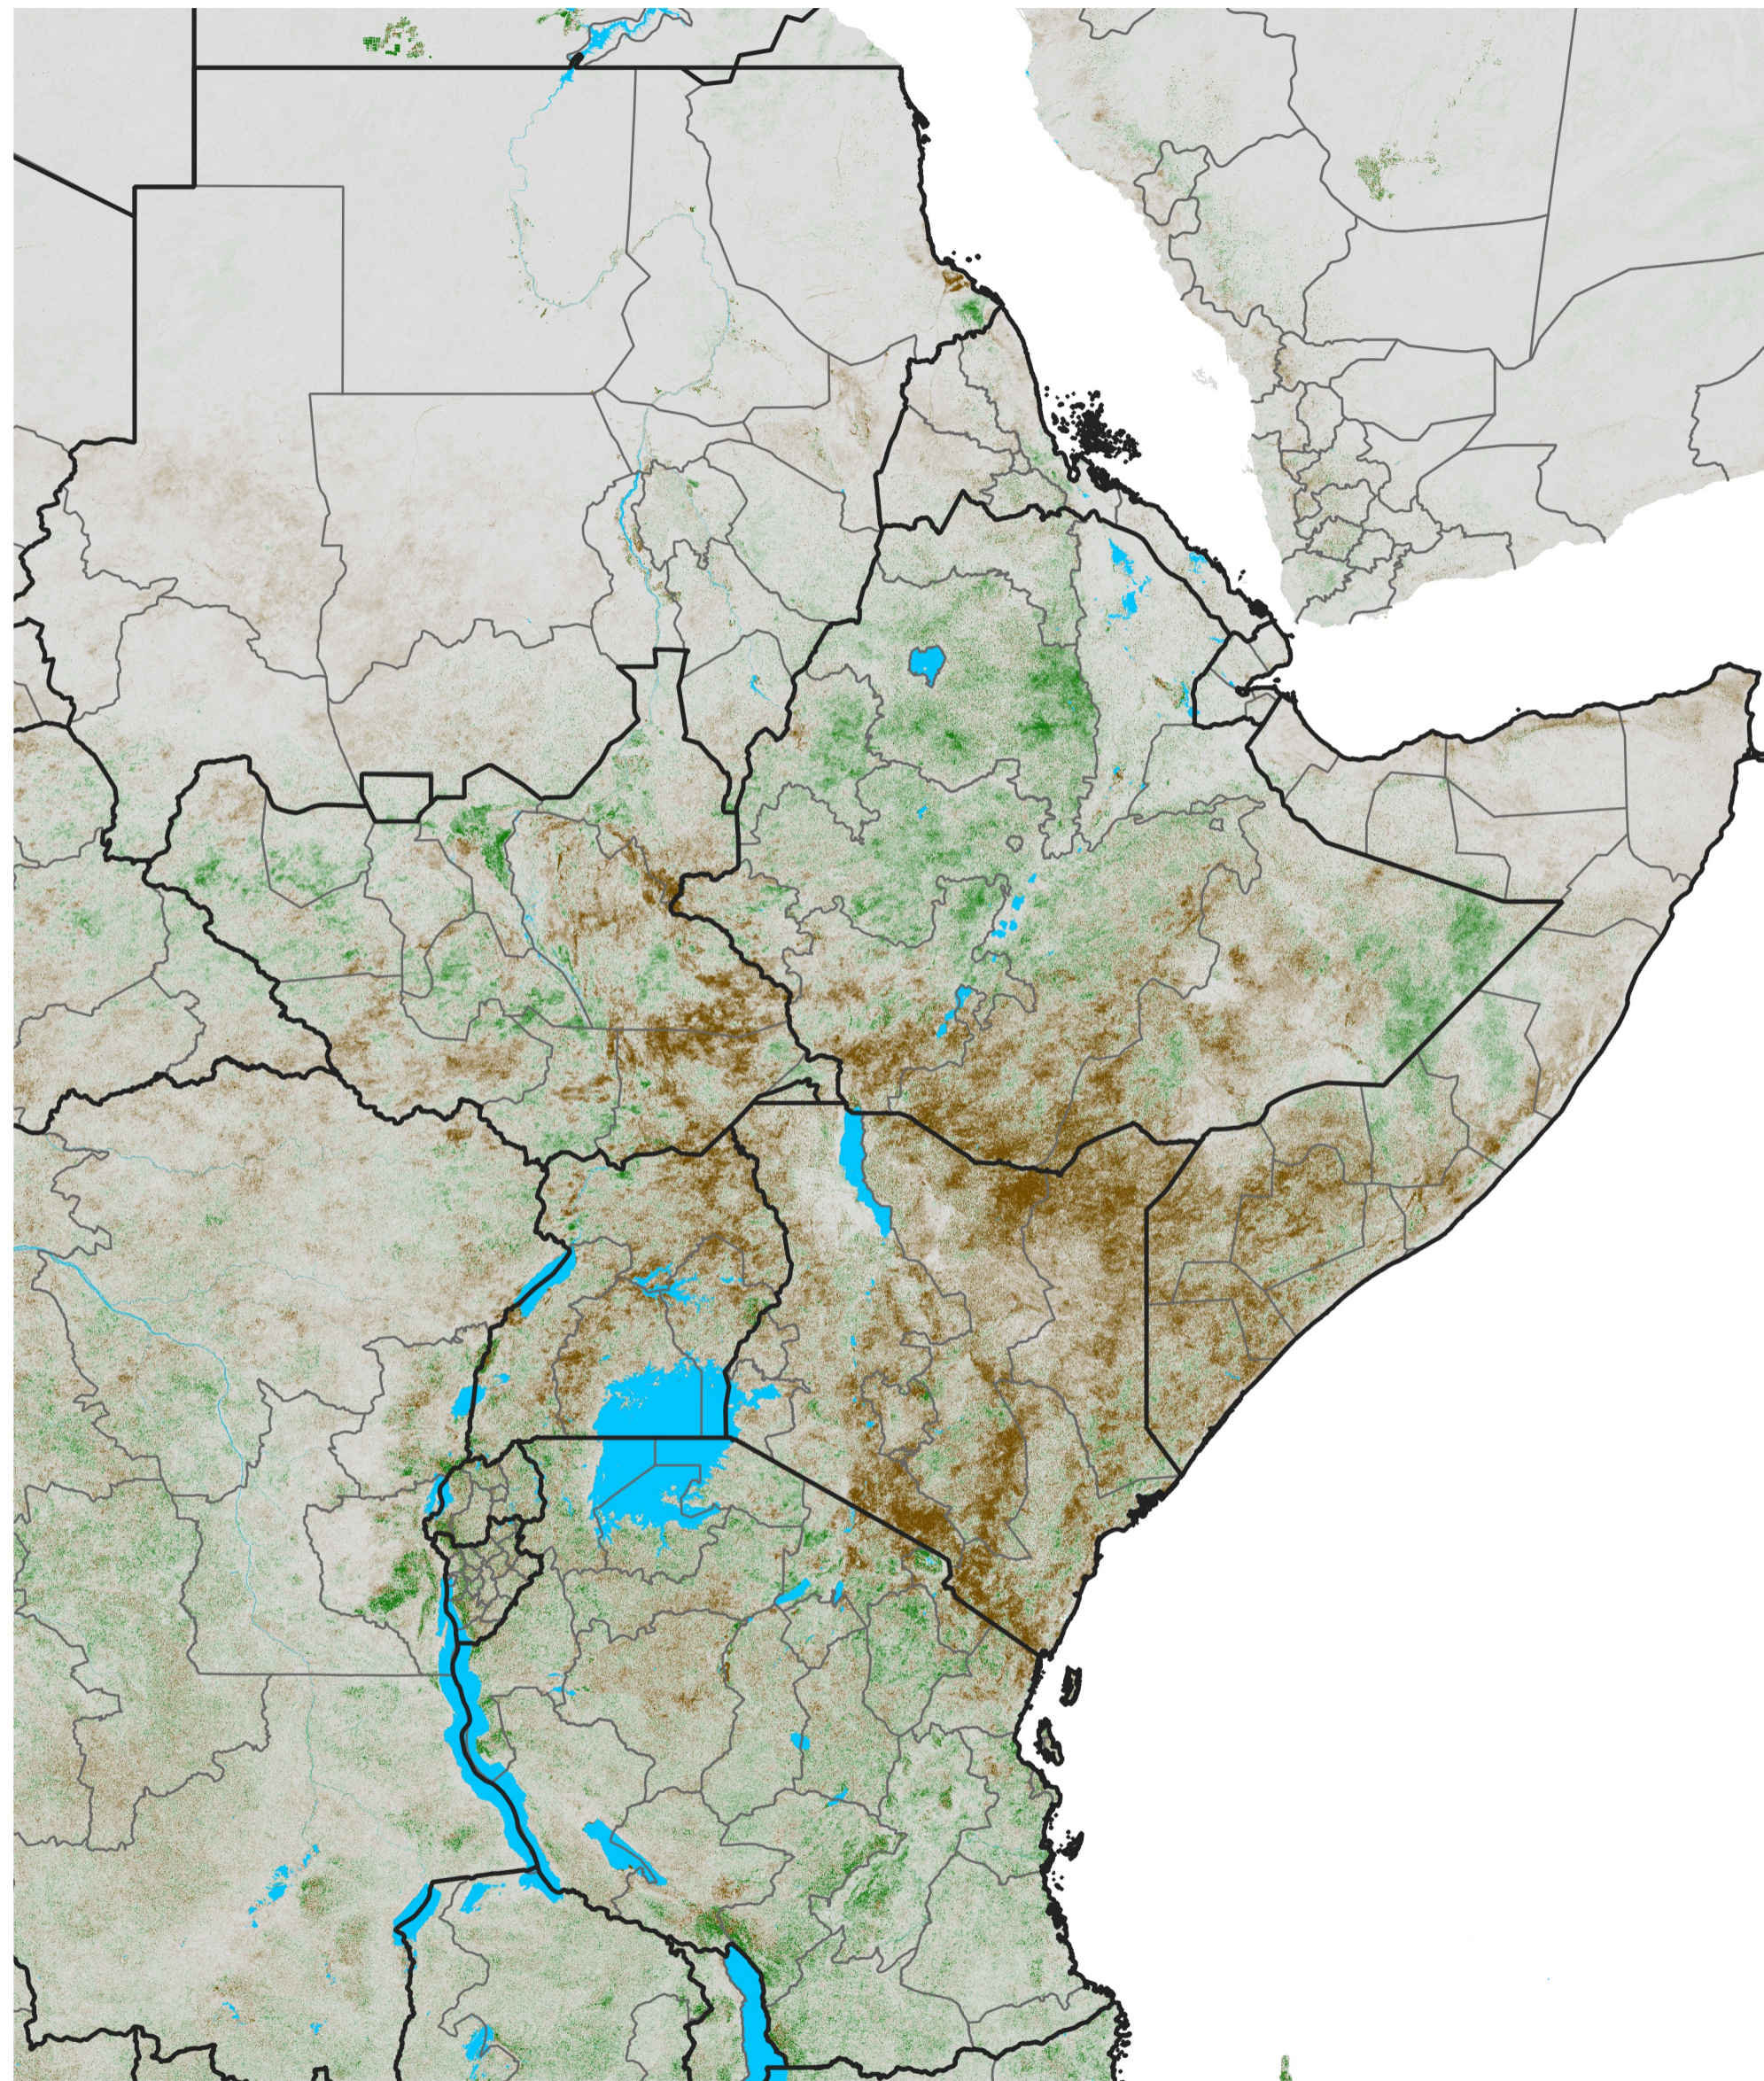

East Africa NDVI Difference

2022 minus 2021

Period 21 / Apr 06 - 15, 2022

NDVI Difference

< -0.3 -0.2 -0.1 -0.05 0.05 0.1 0.2 >0.3

Negative

No Difference

Positive