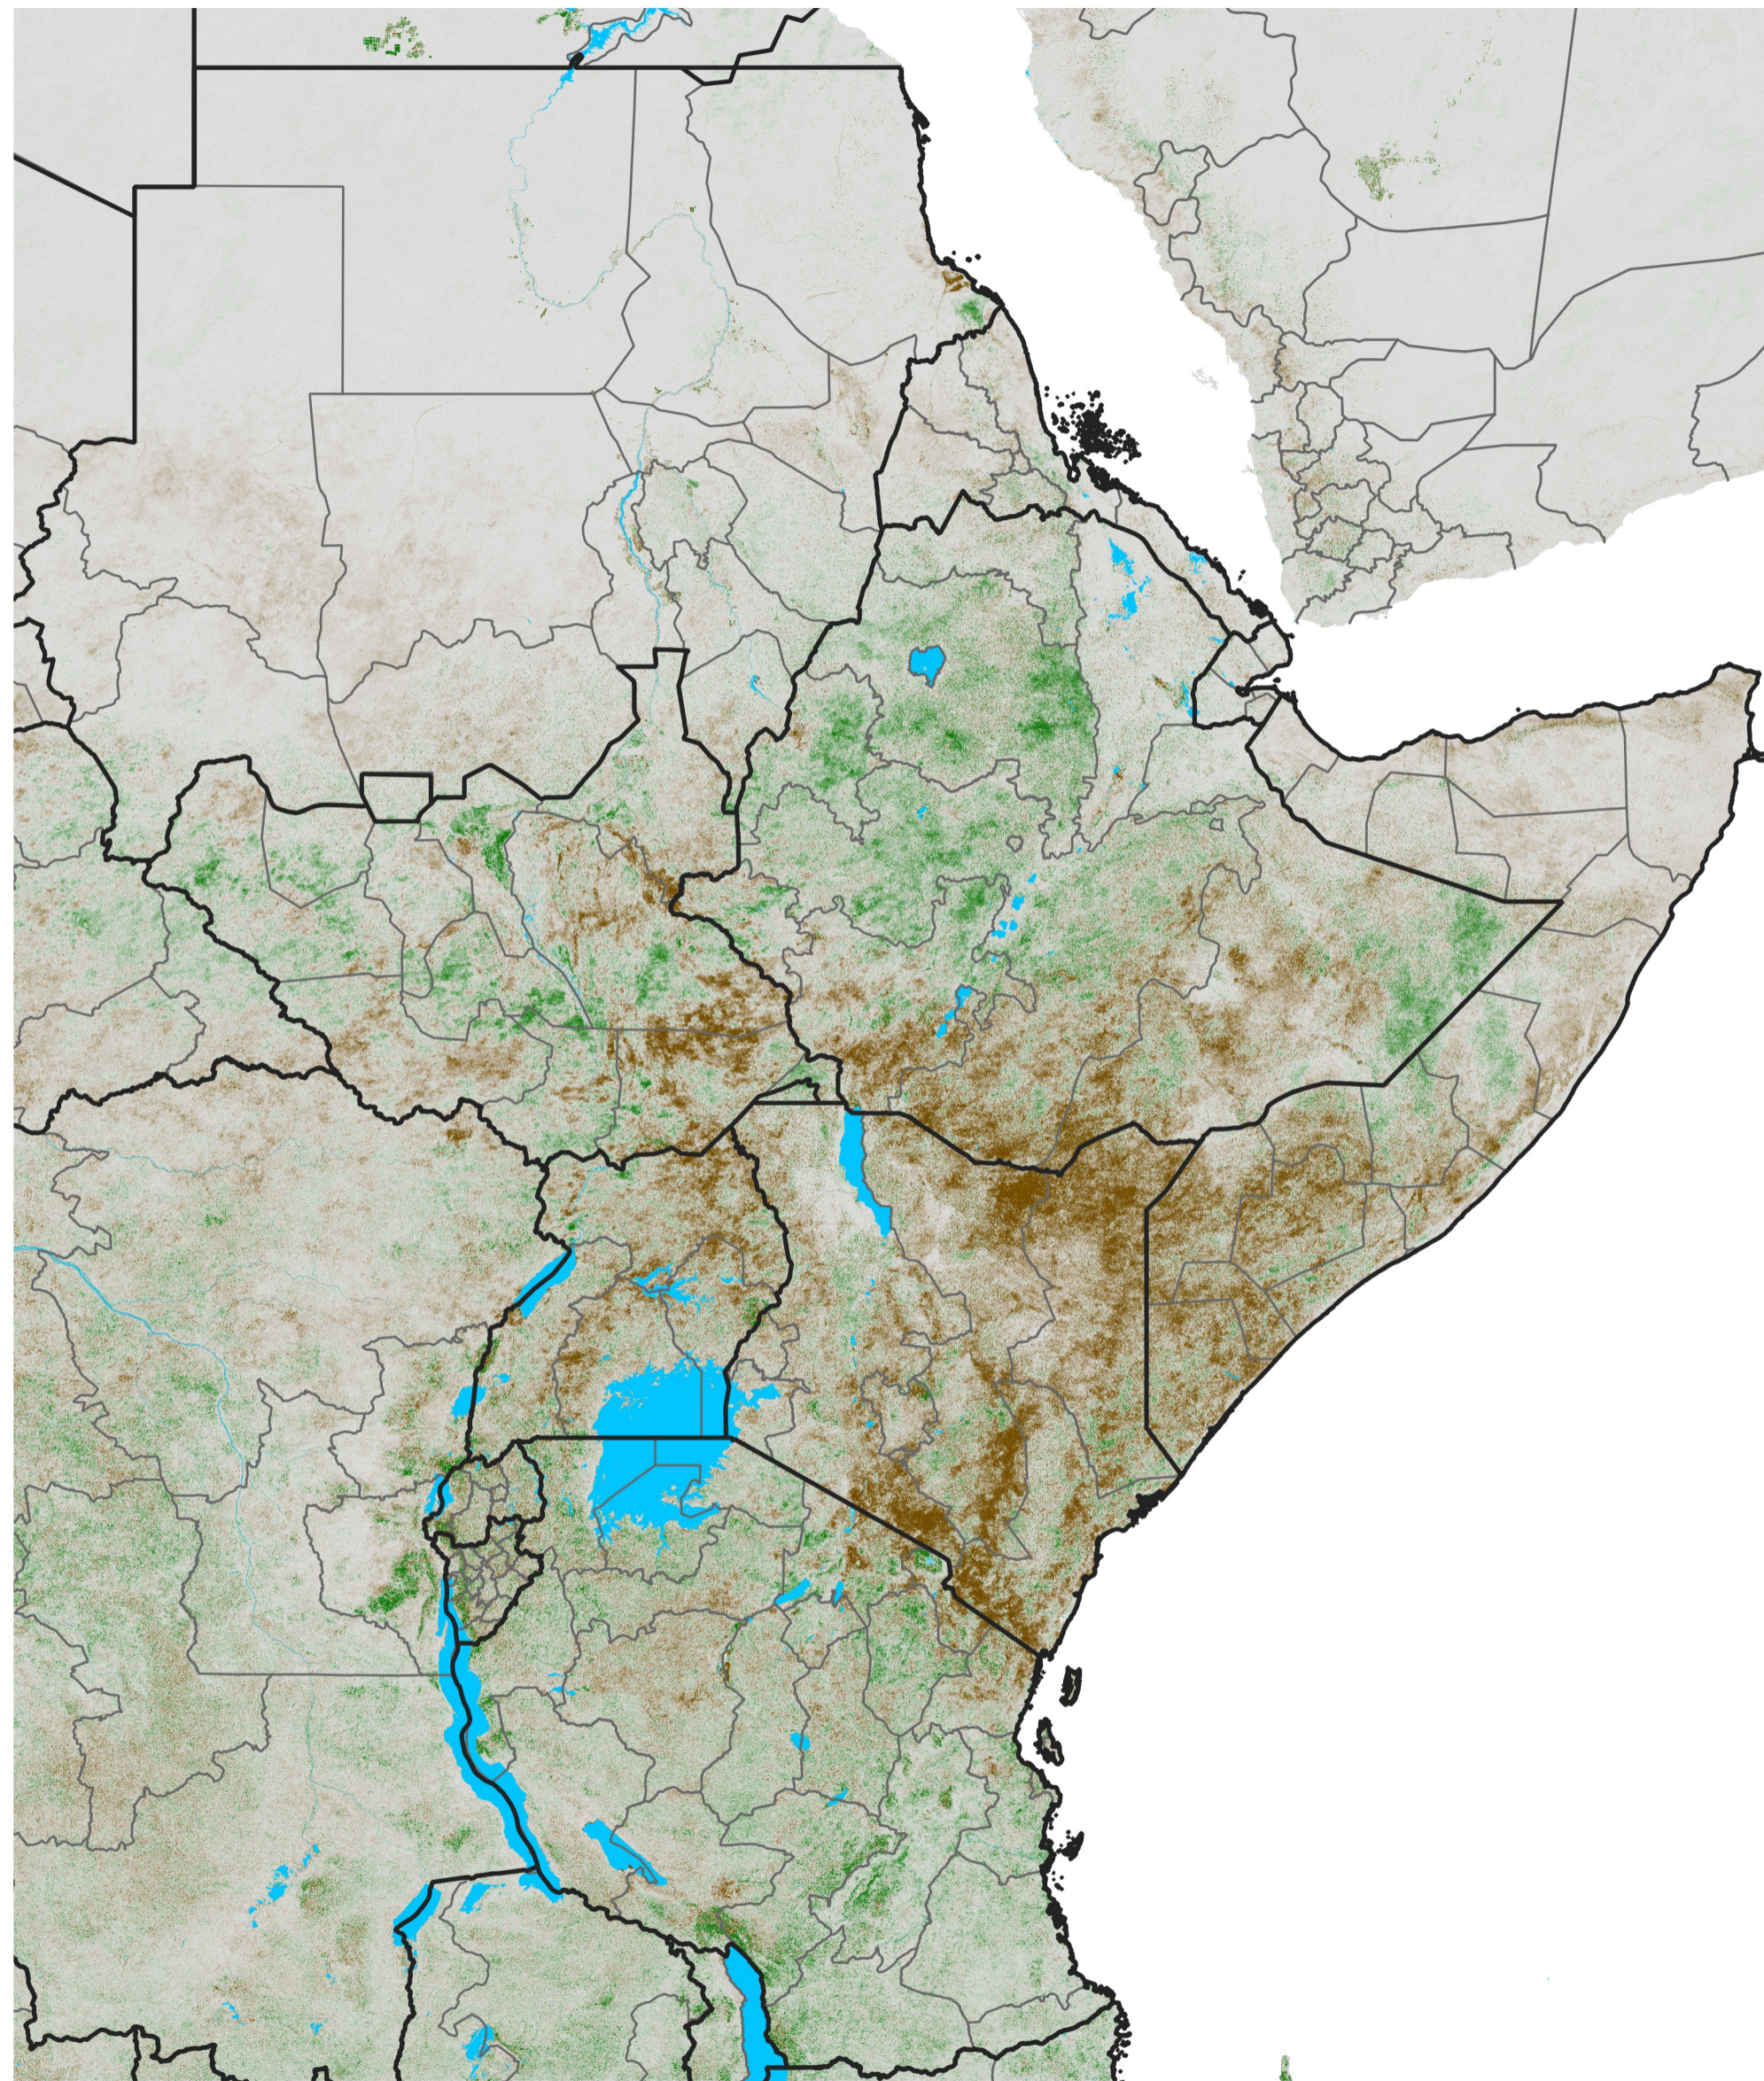

# East Africa NDVI Difference

2022 minus 2021

Period 22 / Apr 11 - 20, 2022

## NDVI Difference

< -0.3   -0.2   -0.1   -0.05   0.05   0.1   0.2   >0.3

Negative

No Difference

Positive