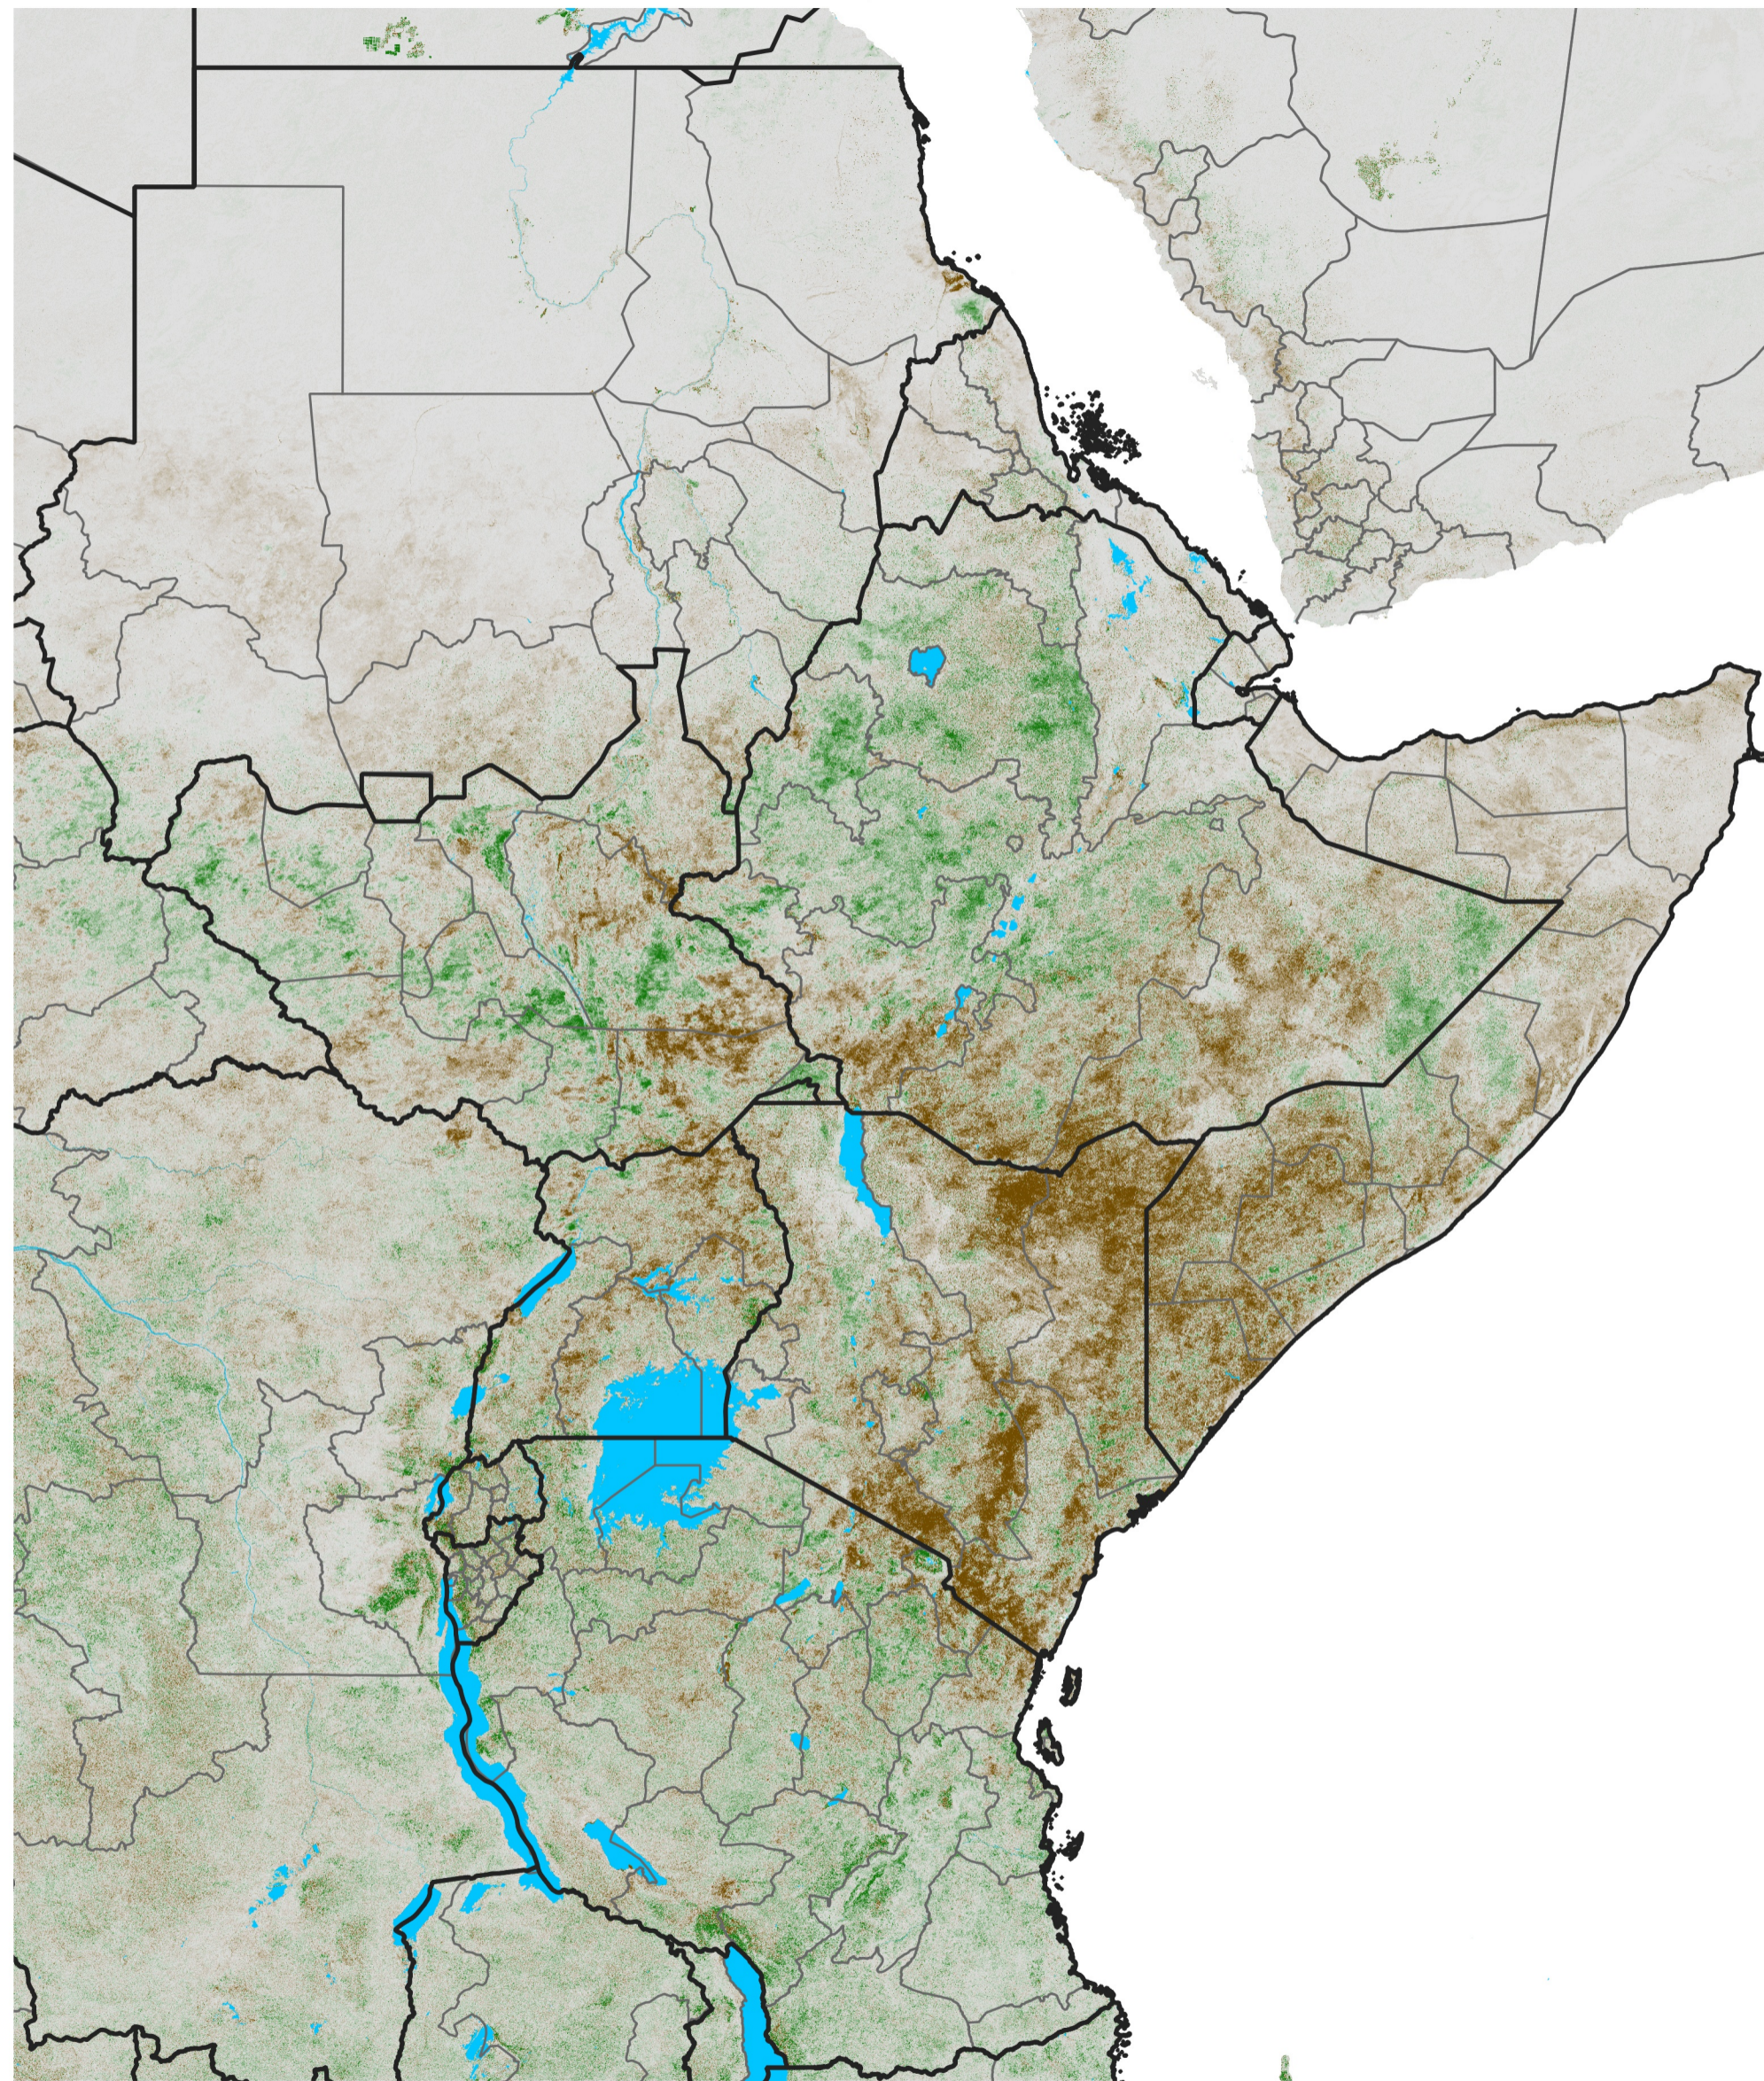

# East Africa NDVI Difference

2022 minus 2021

Period 23 / Apr 16 - 25, 2022

## NDVI Difference

< -0.3   -0.2   -0.1   -0.05   0.05   0.1   0.2   >0.3

Negative

No Difference

Positive