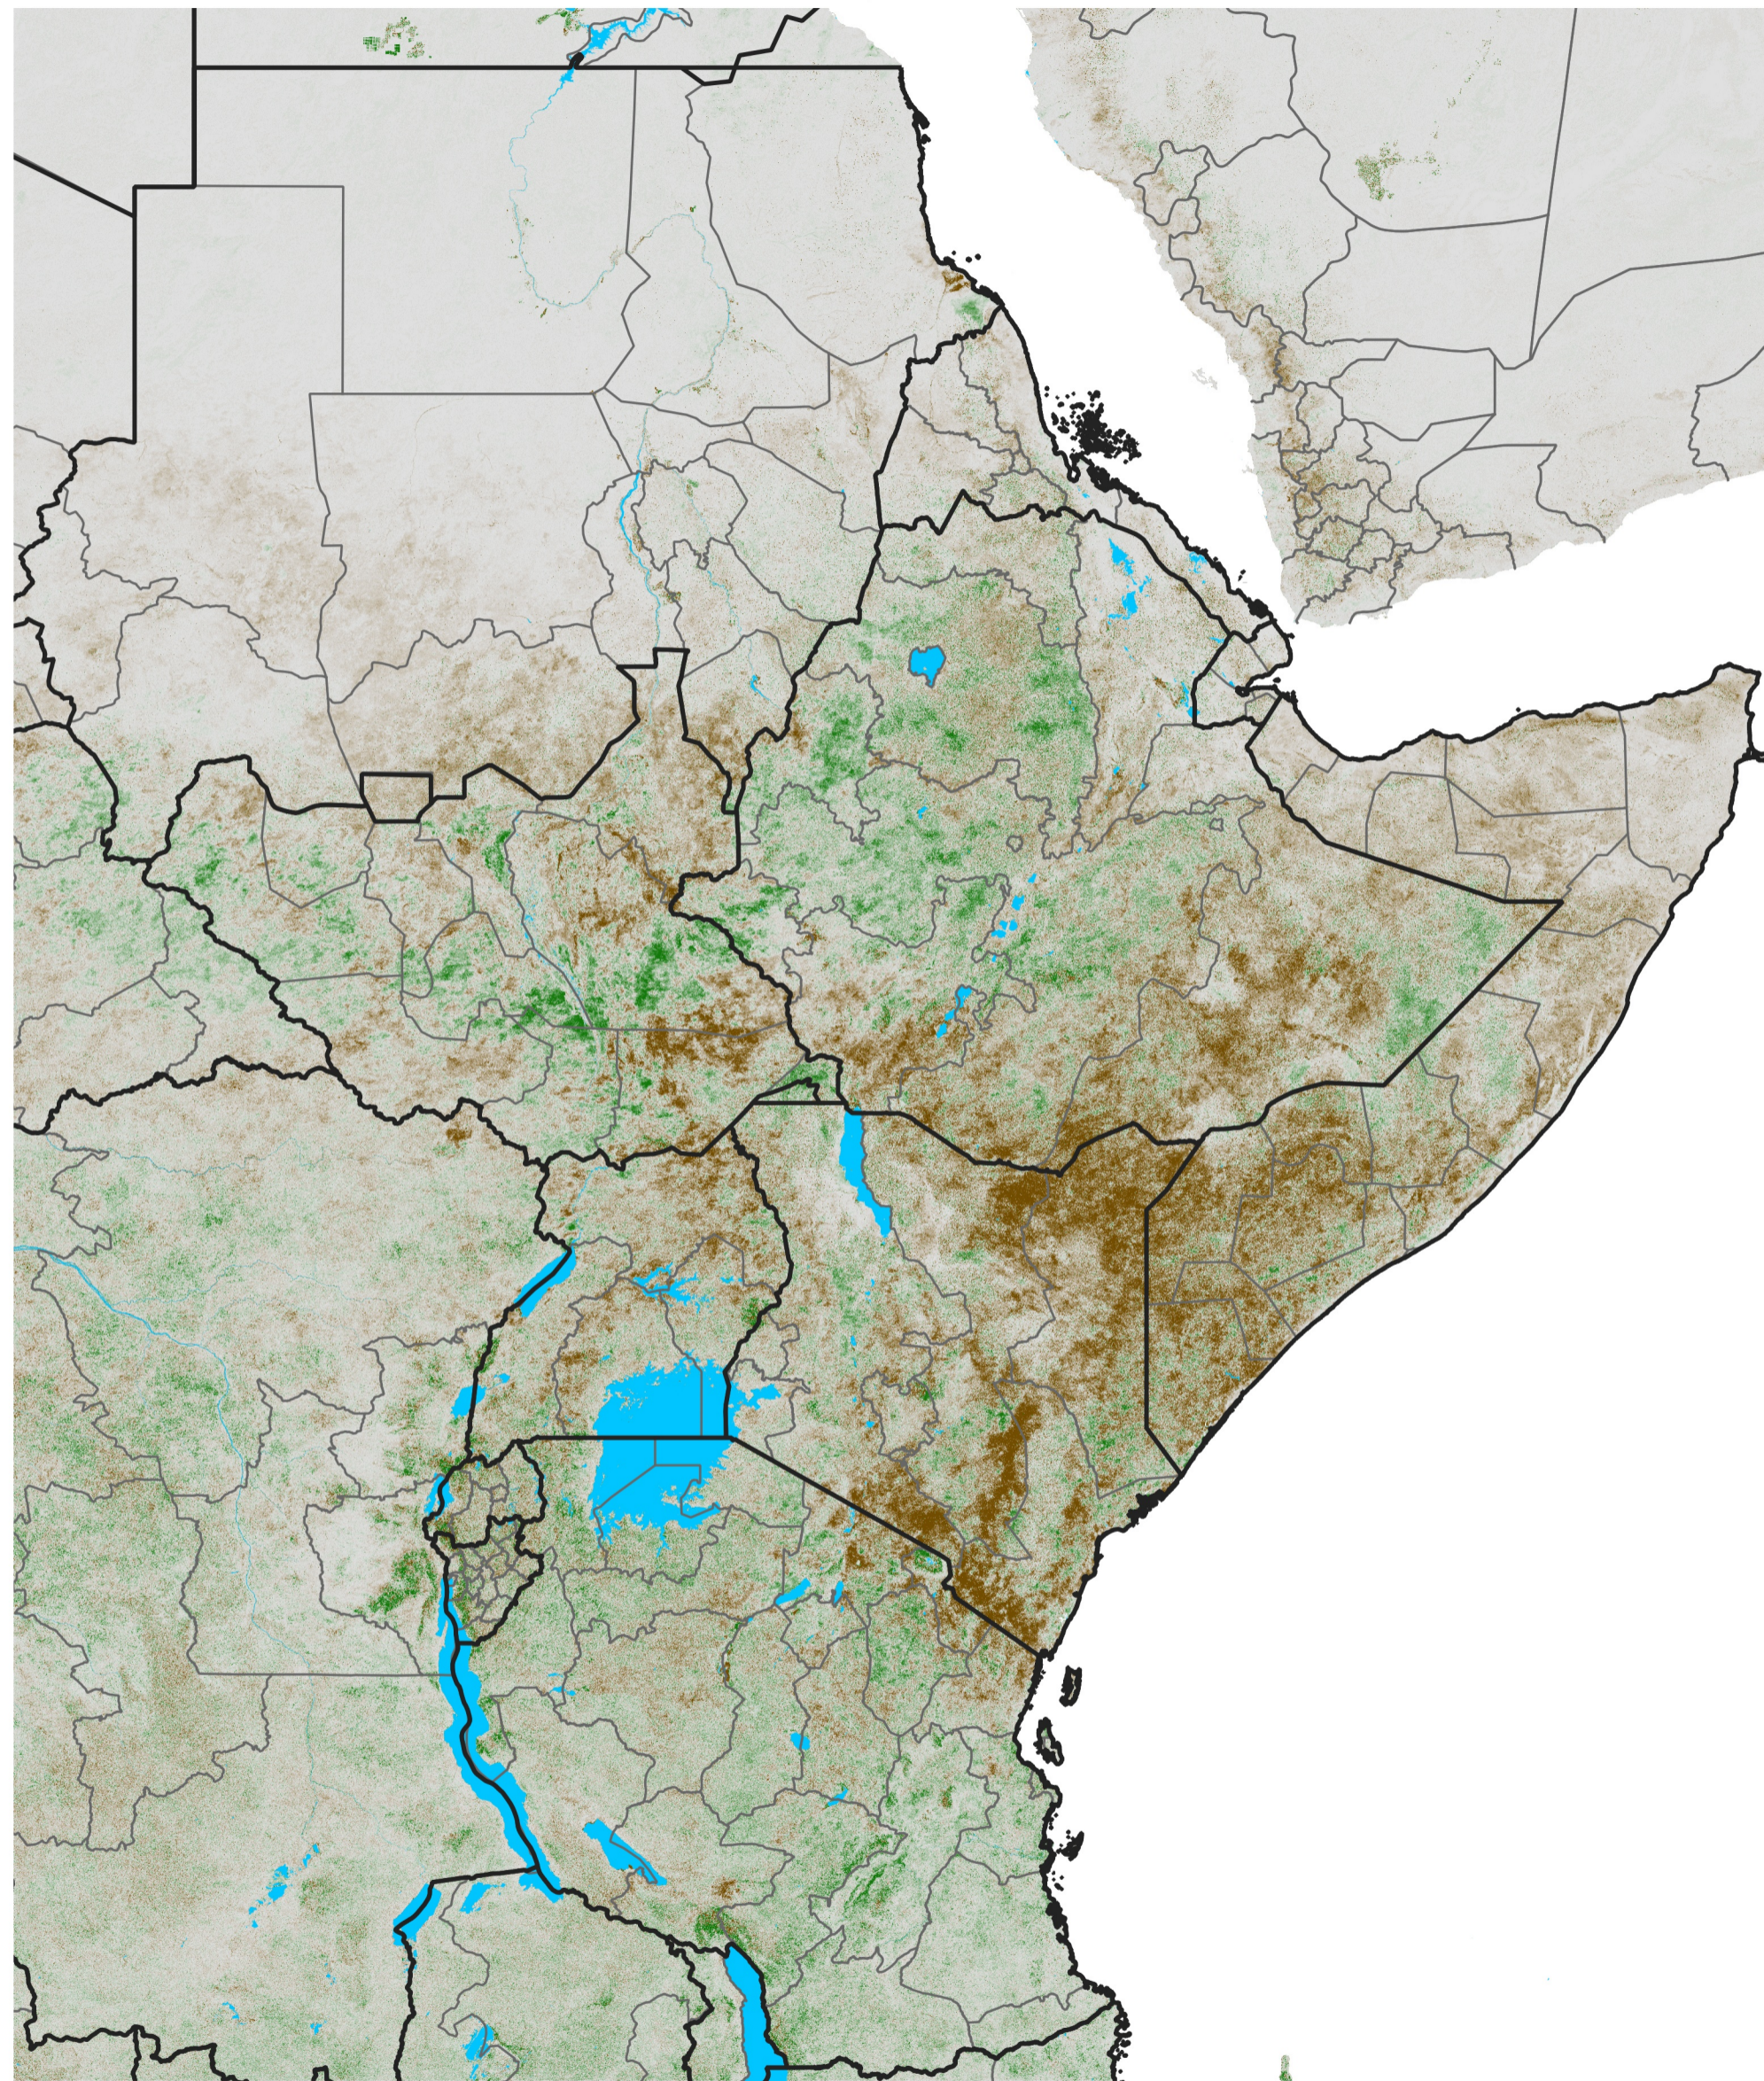

East Africa NDVI Difference

2022 minus 2021

Period 24 / Apr 21 - 30, 2022

NDVI Difference

< -0.3 -0.2 -0.1 -0.05 0.05 0.1 0.2 >0.3

Negative

No Difference

Positive