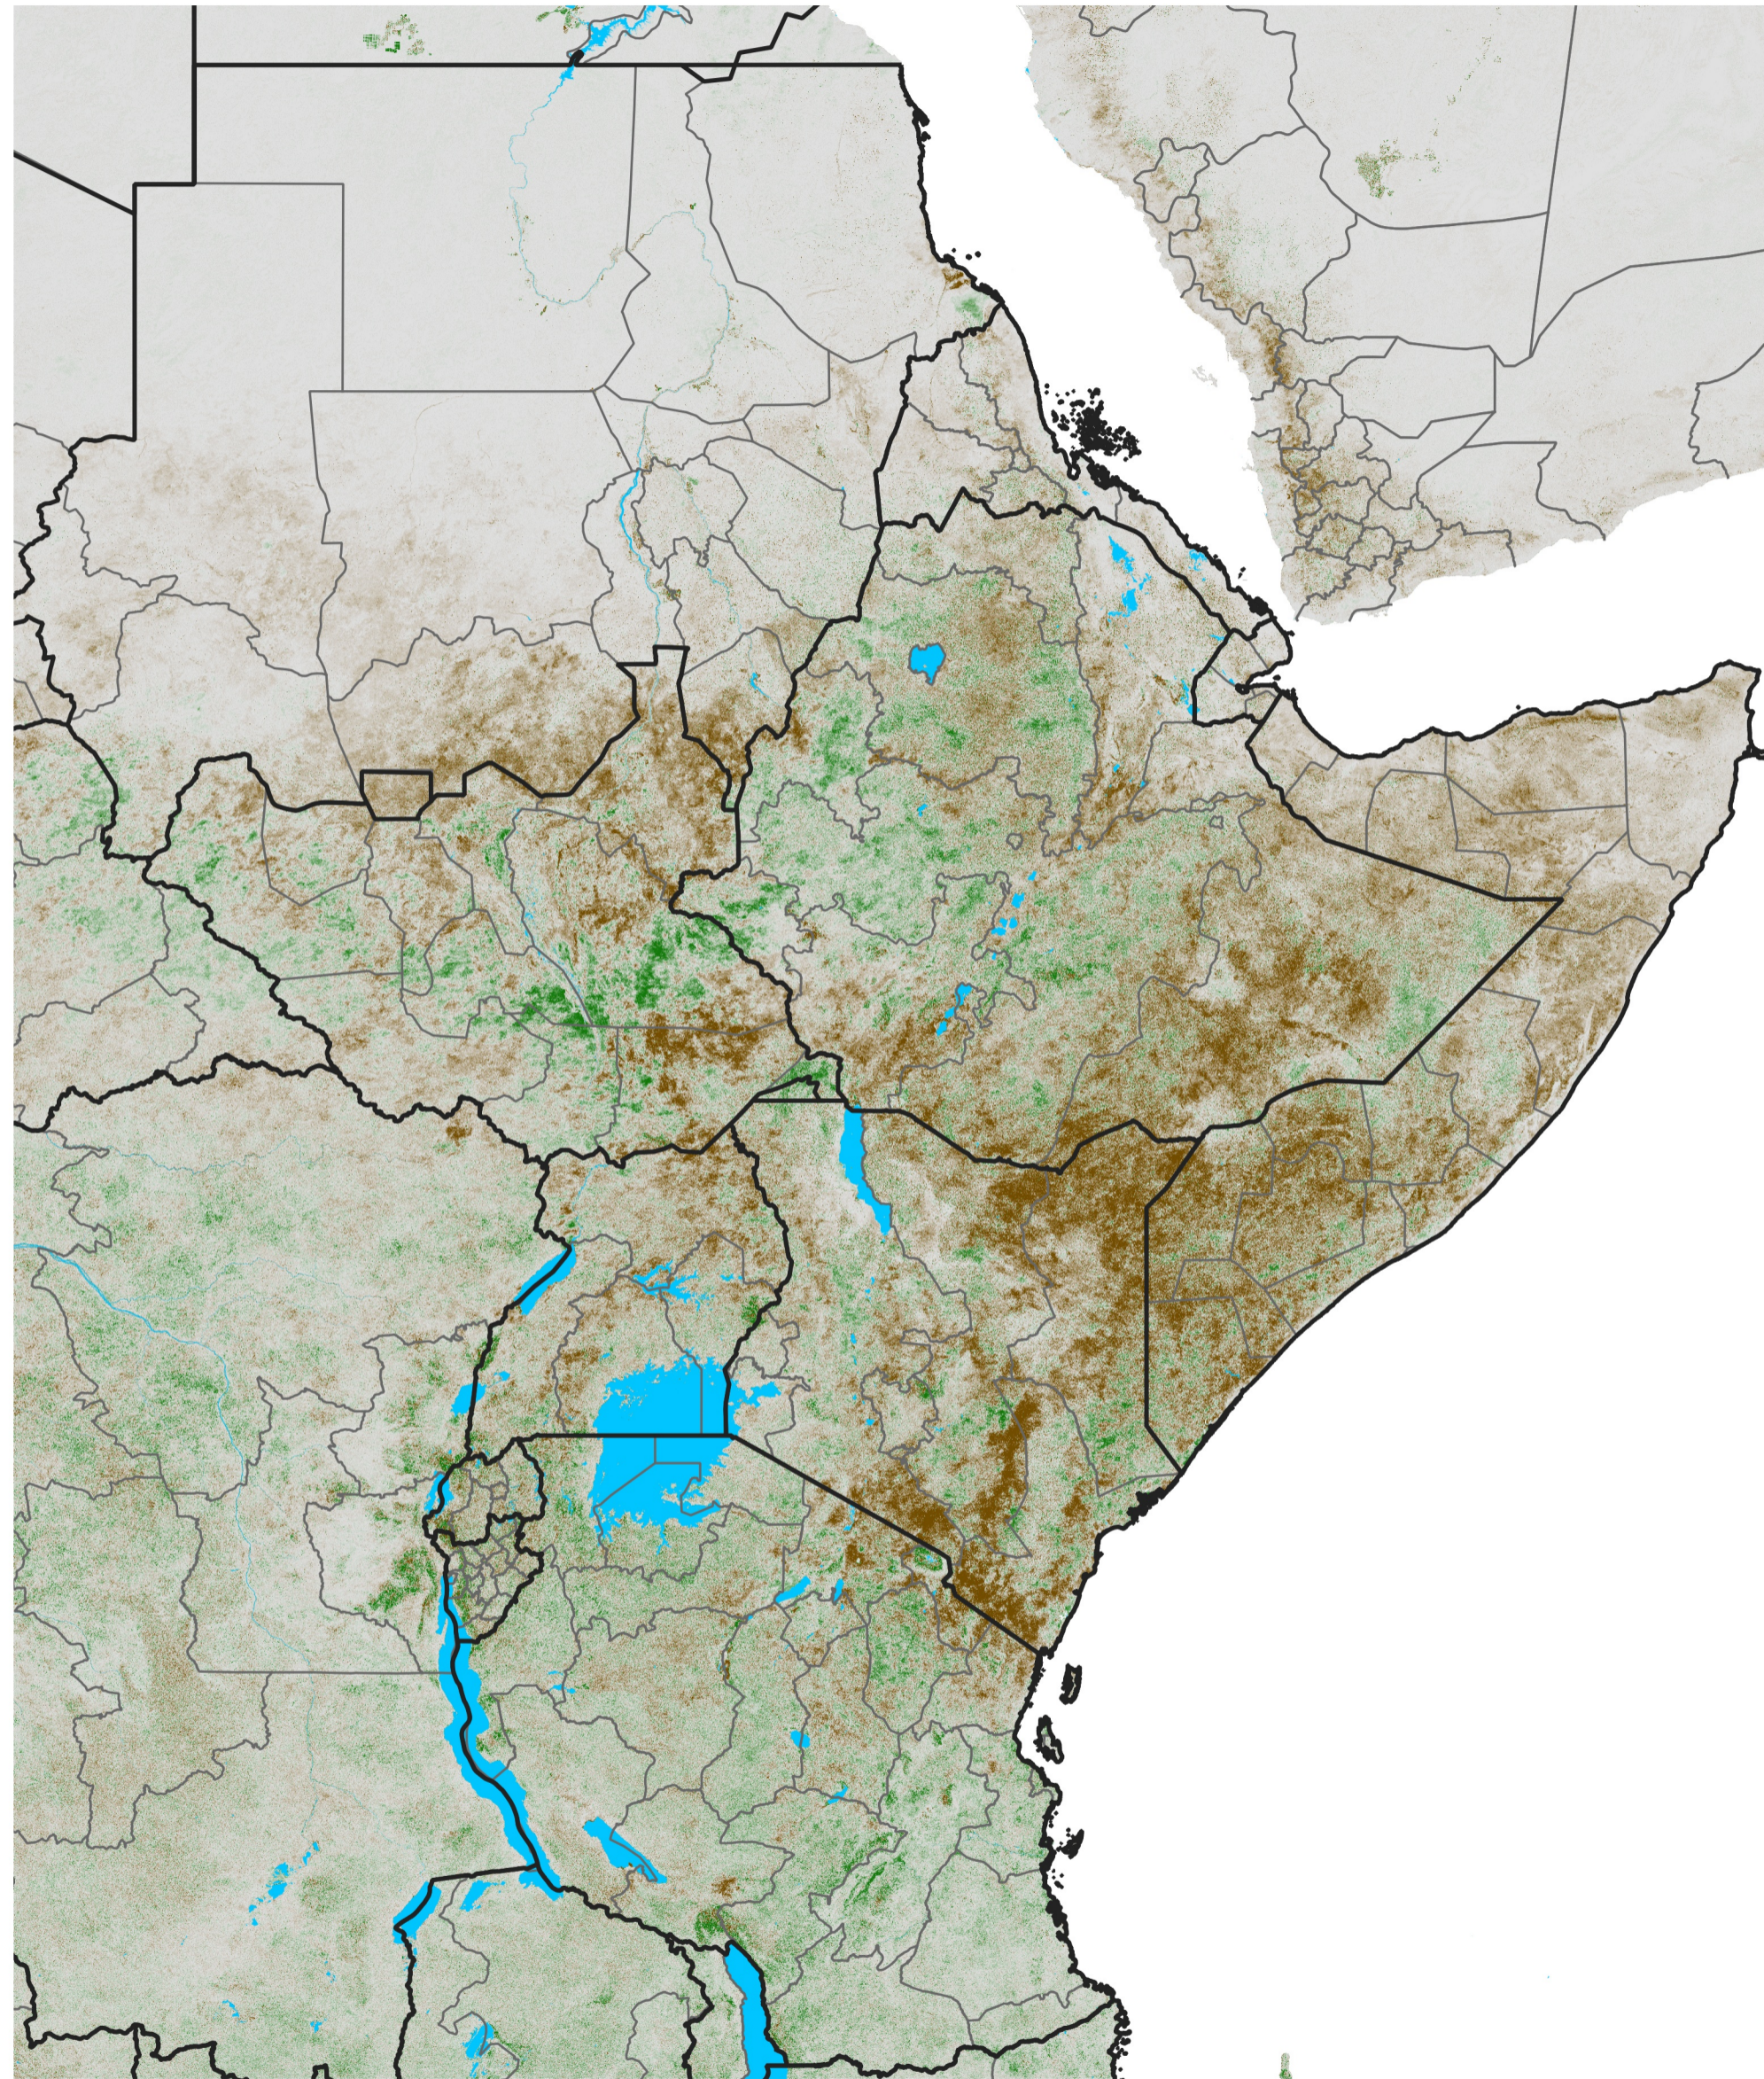

# East Africa NDVI Difference

2022 minus 2021

Period 25 / Apr 26 - May 05, 2022

## NDVI Difference

< -0.3   -0.2   -0.1   -0.05   0.05   0.1   0.2   >0.3

Negative

No Difference

Positive