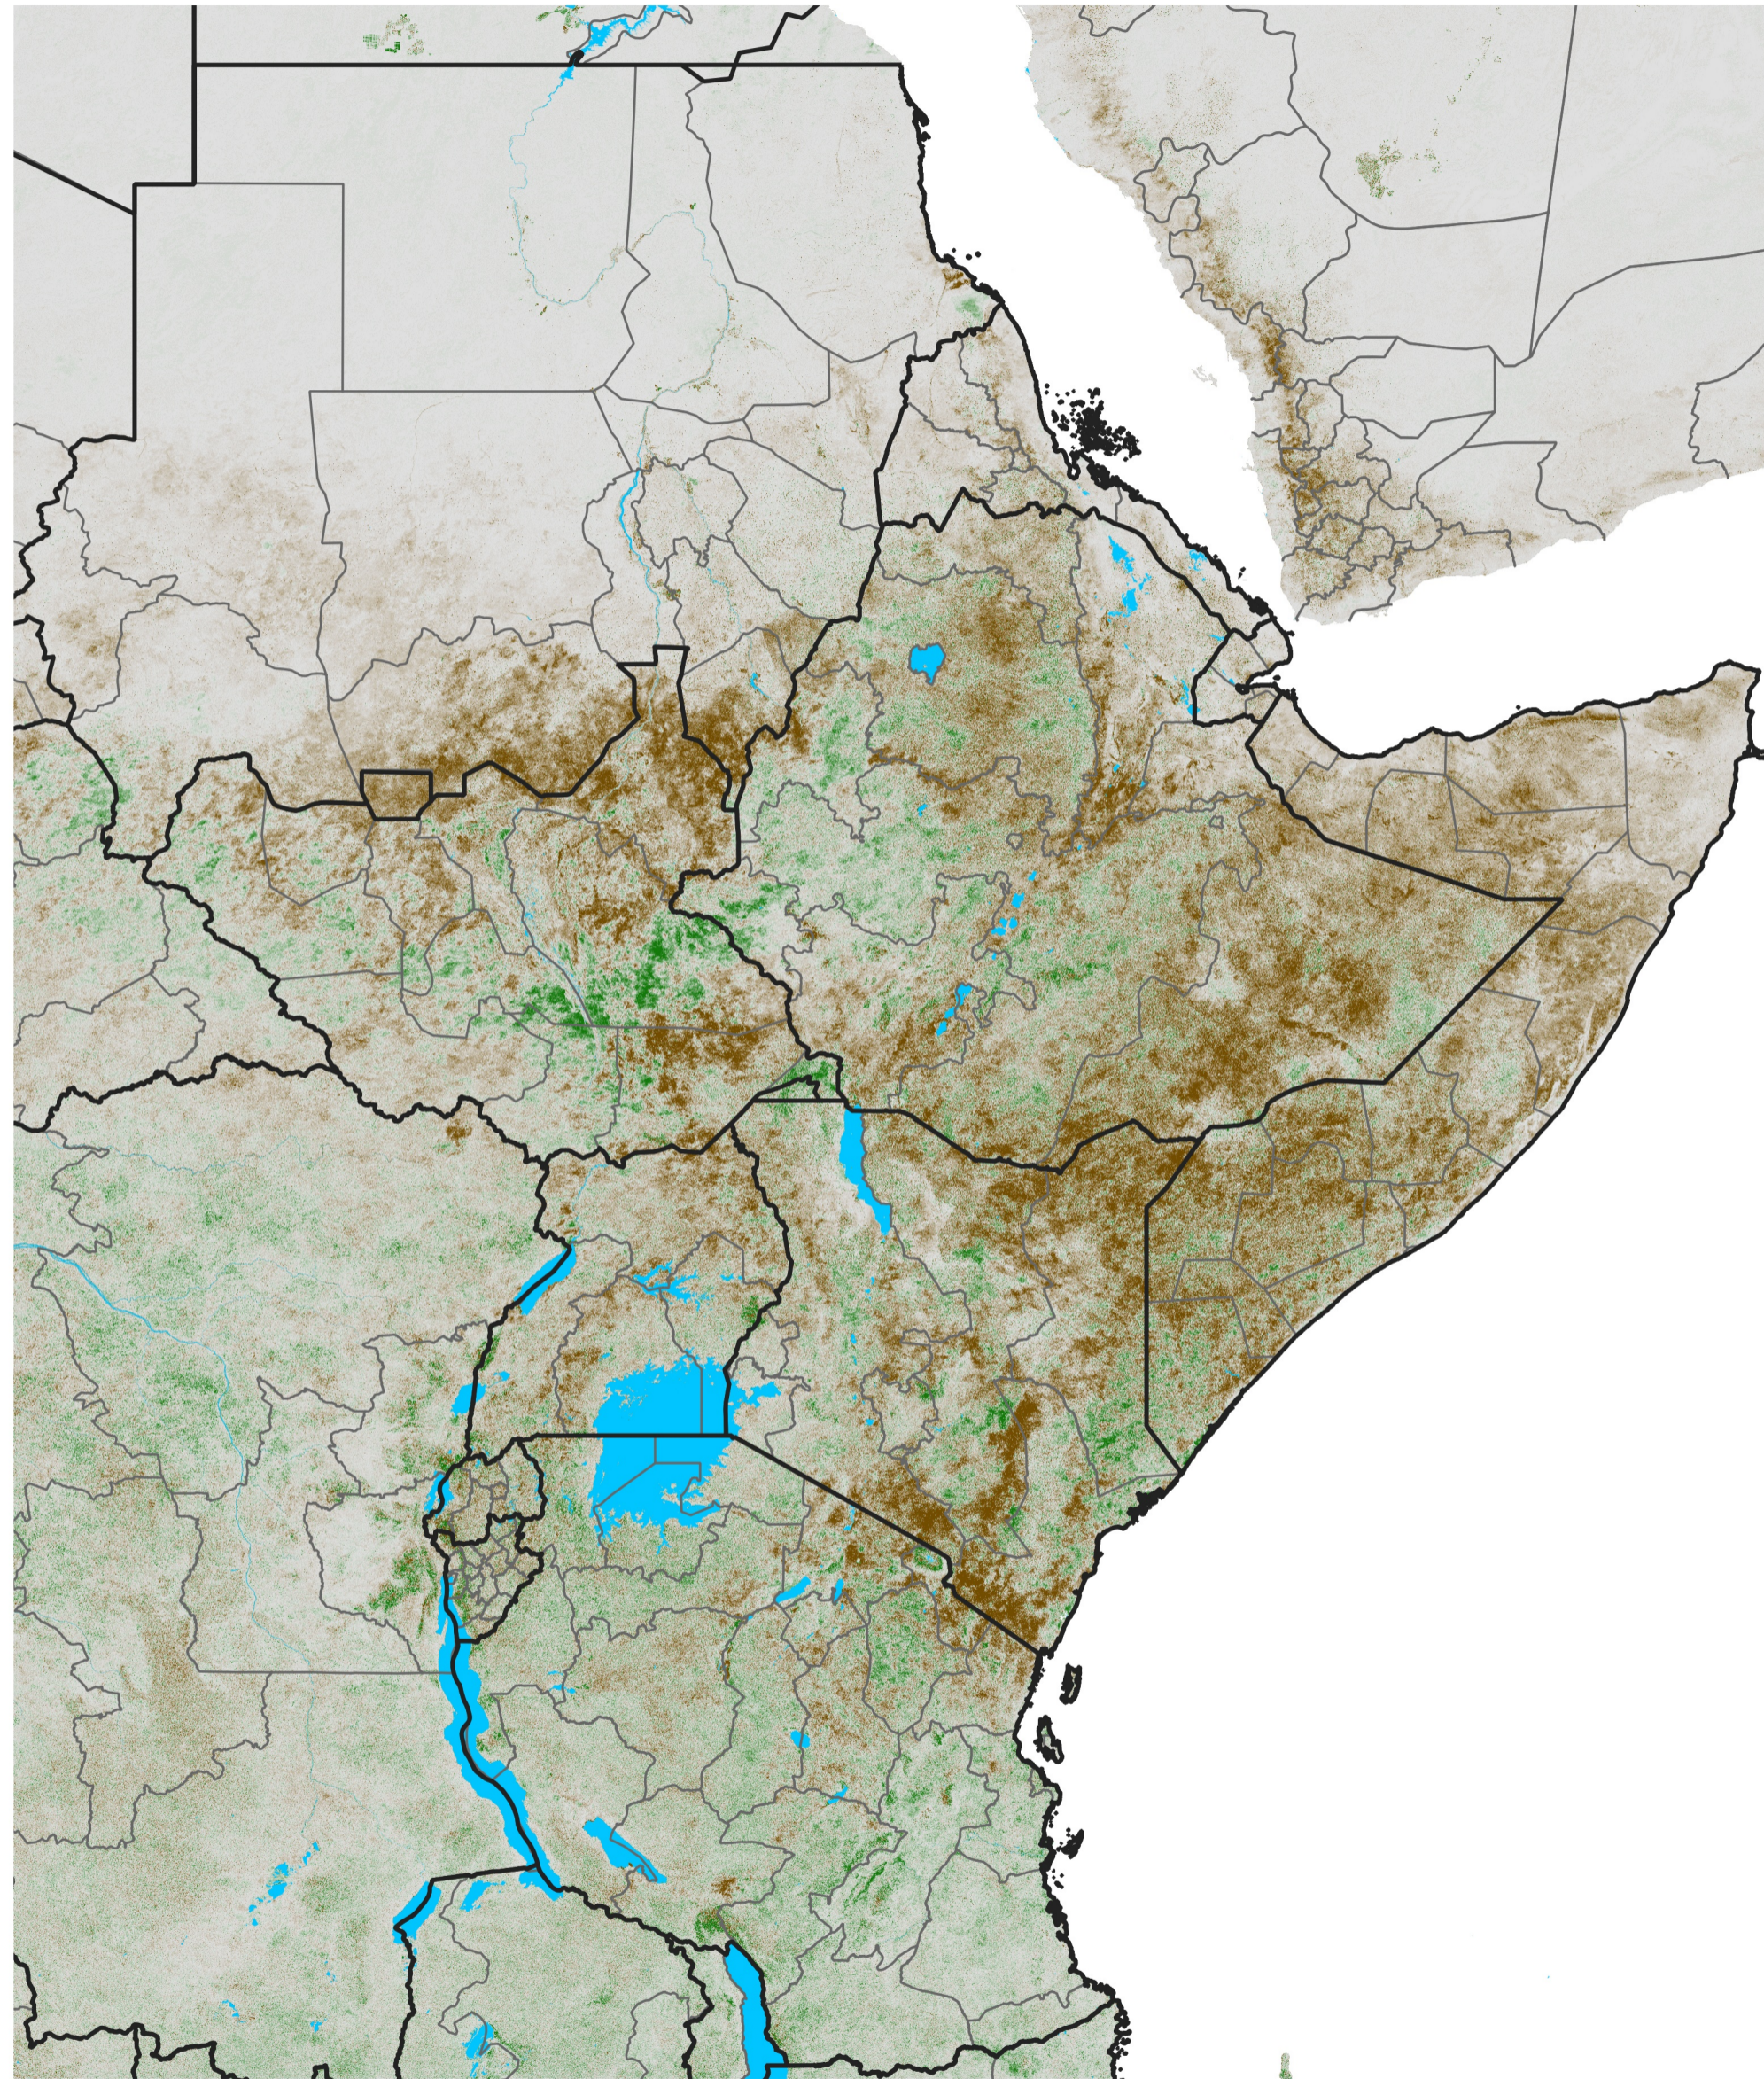

# East Africa NDVI Difference

2022 minus 2021

Period 26 / May 01 - 10, 2022

## NDVI Difference

< -0.3   -0.2   -0.1   -0.05   0.05   0.1   0.2   >0.3

Negative

No Difference

Positive