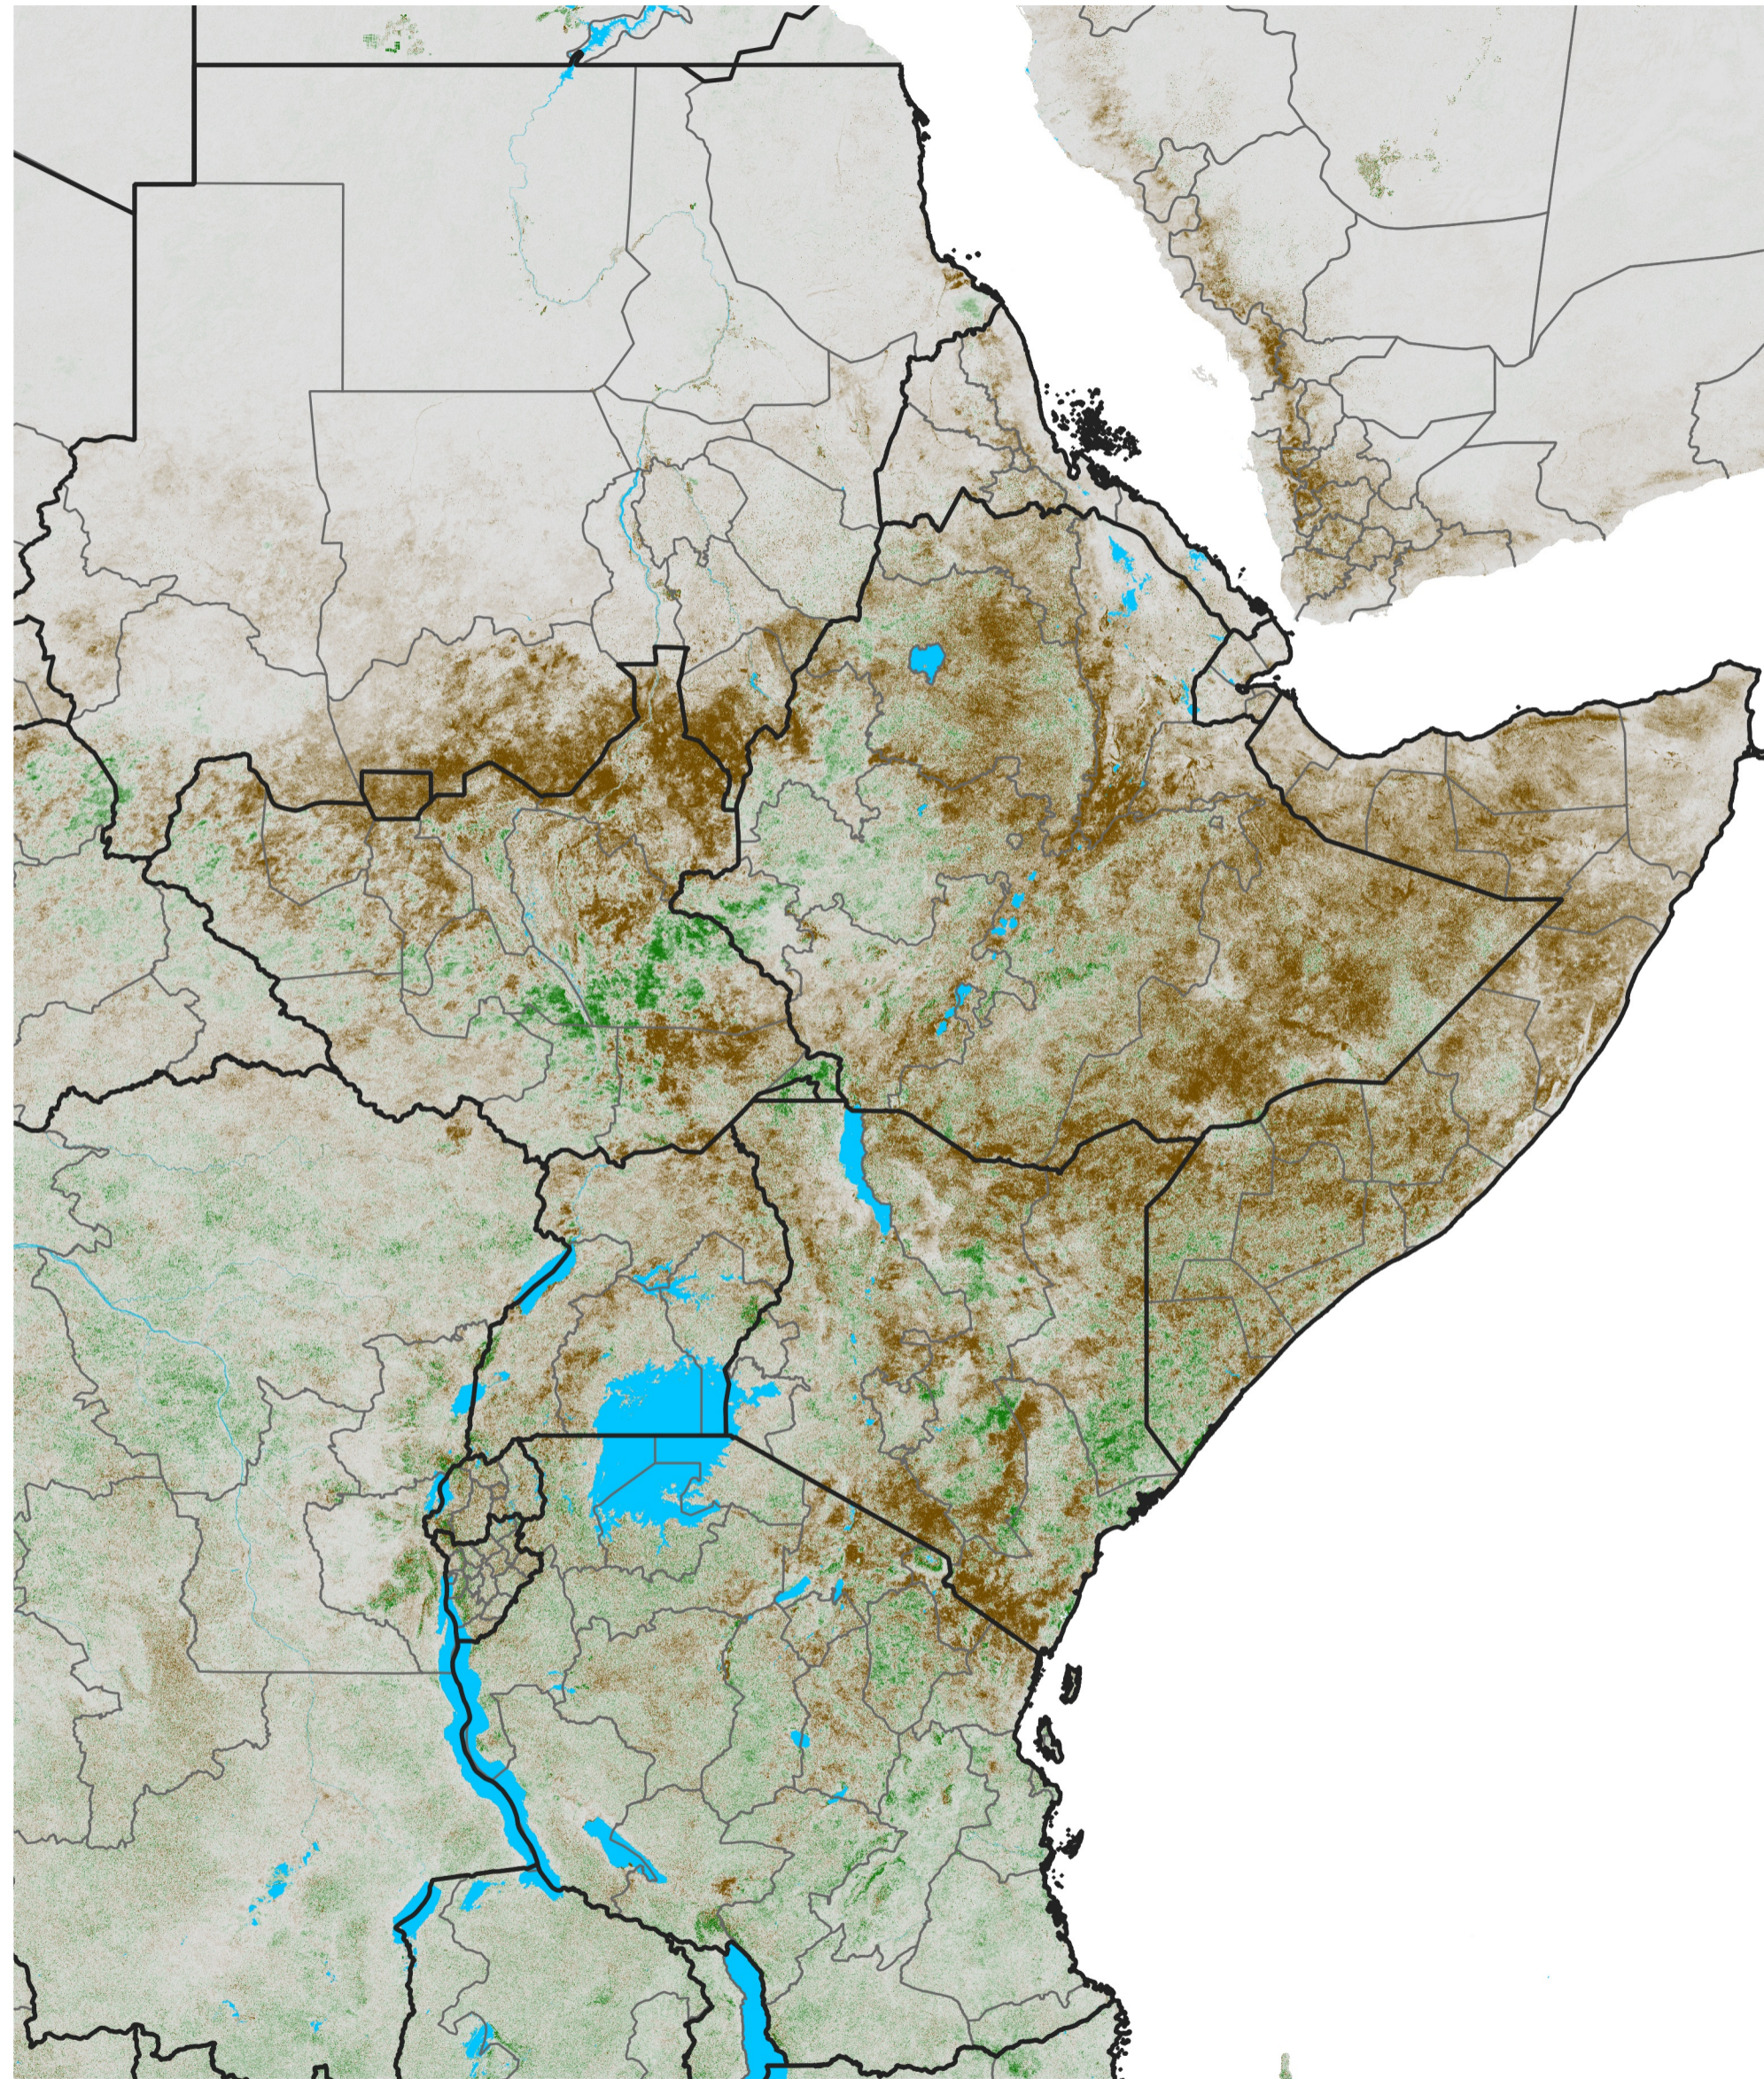

East Africa NDVI Difference

2022 minus 2021

Period 27 / May 06 - 15, 2022

NDVI Difference

< -0.3 -0.2 -0.1 -0.05 0.05 0.1 0.2 >0.3

Negative

No Difference

Positive