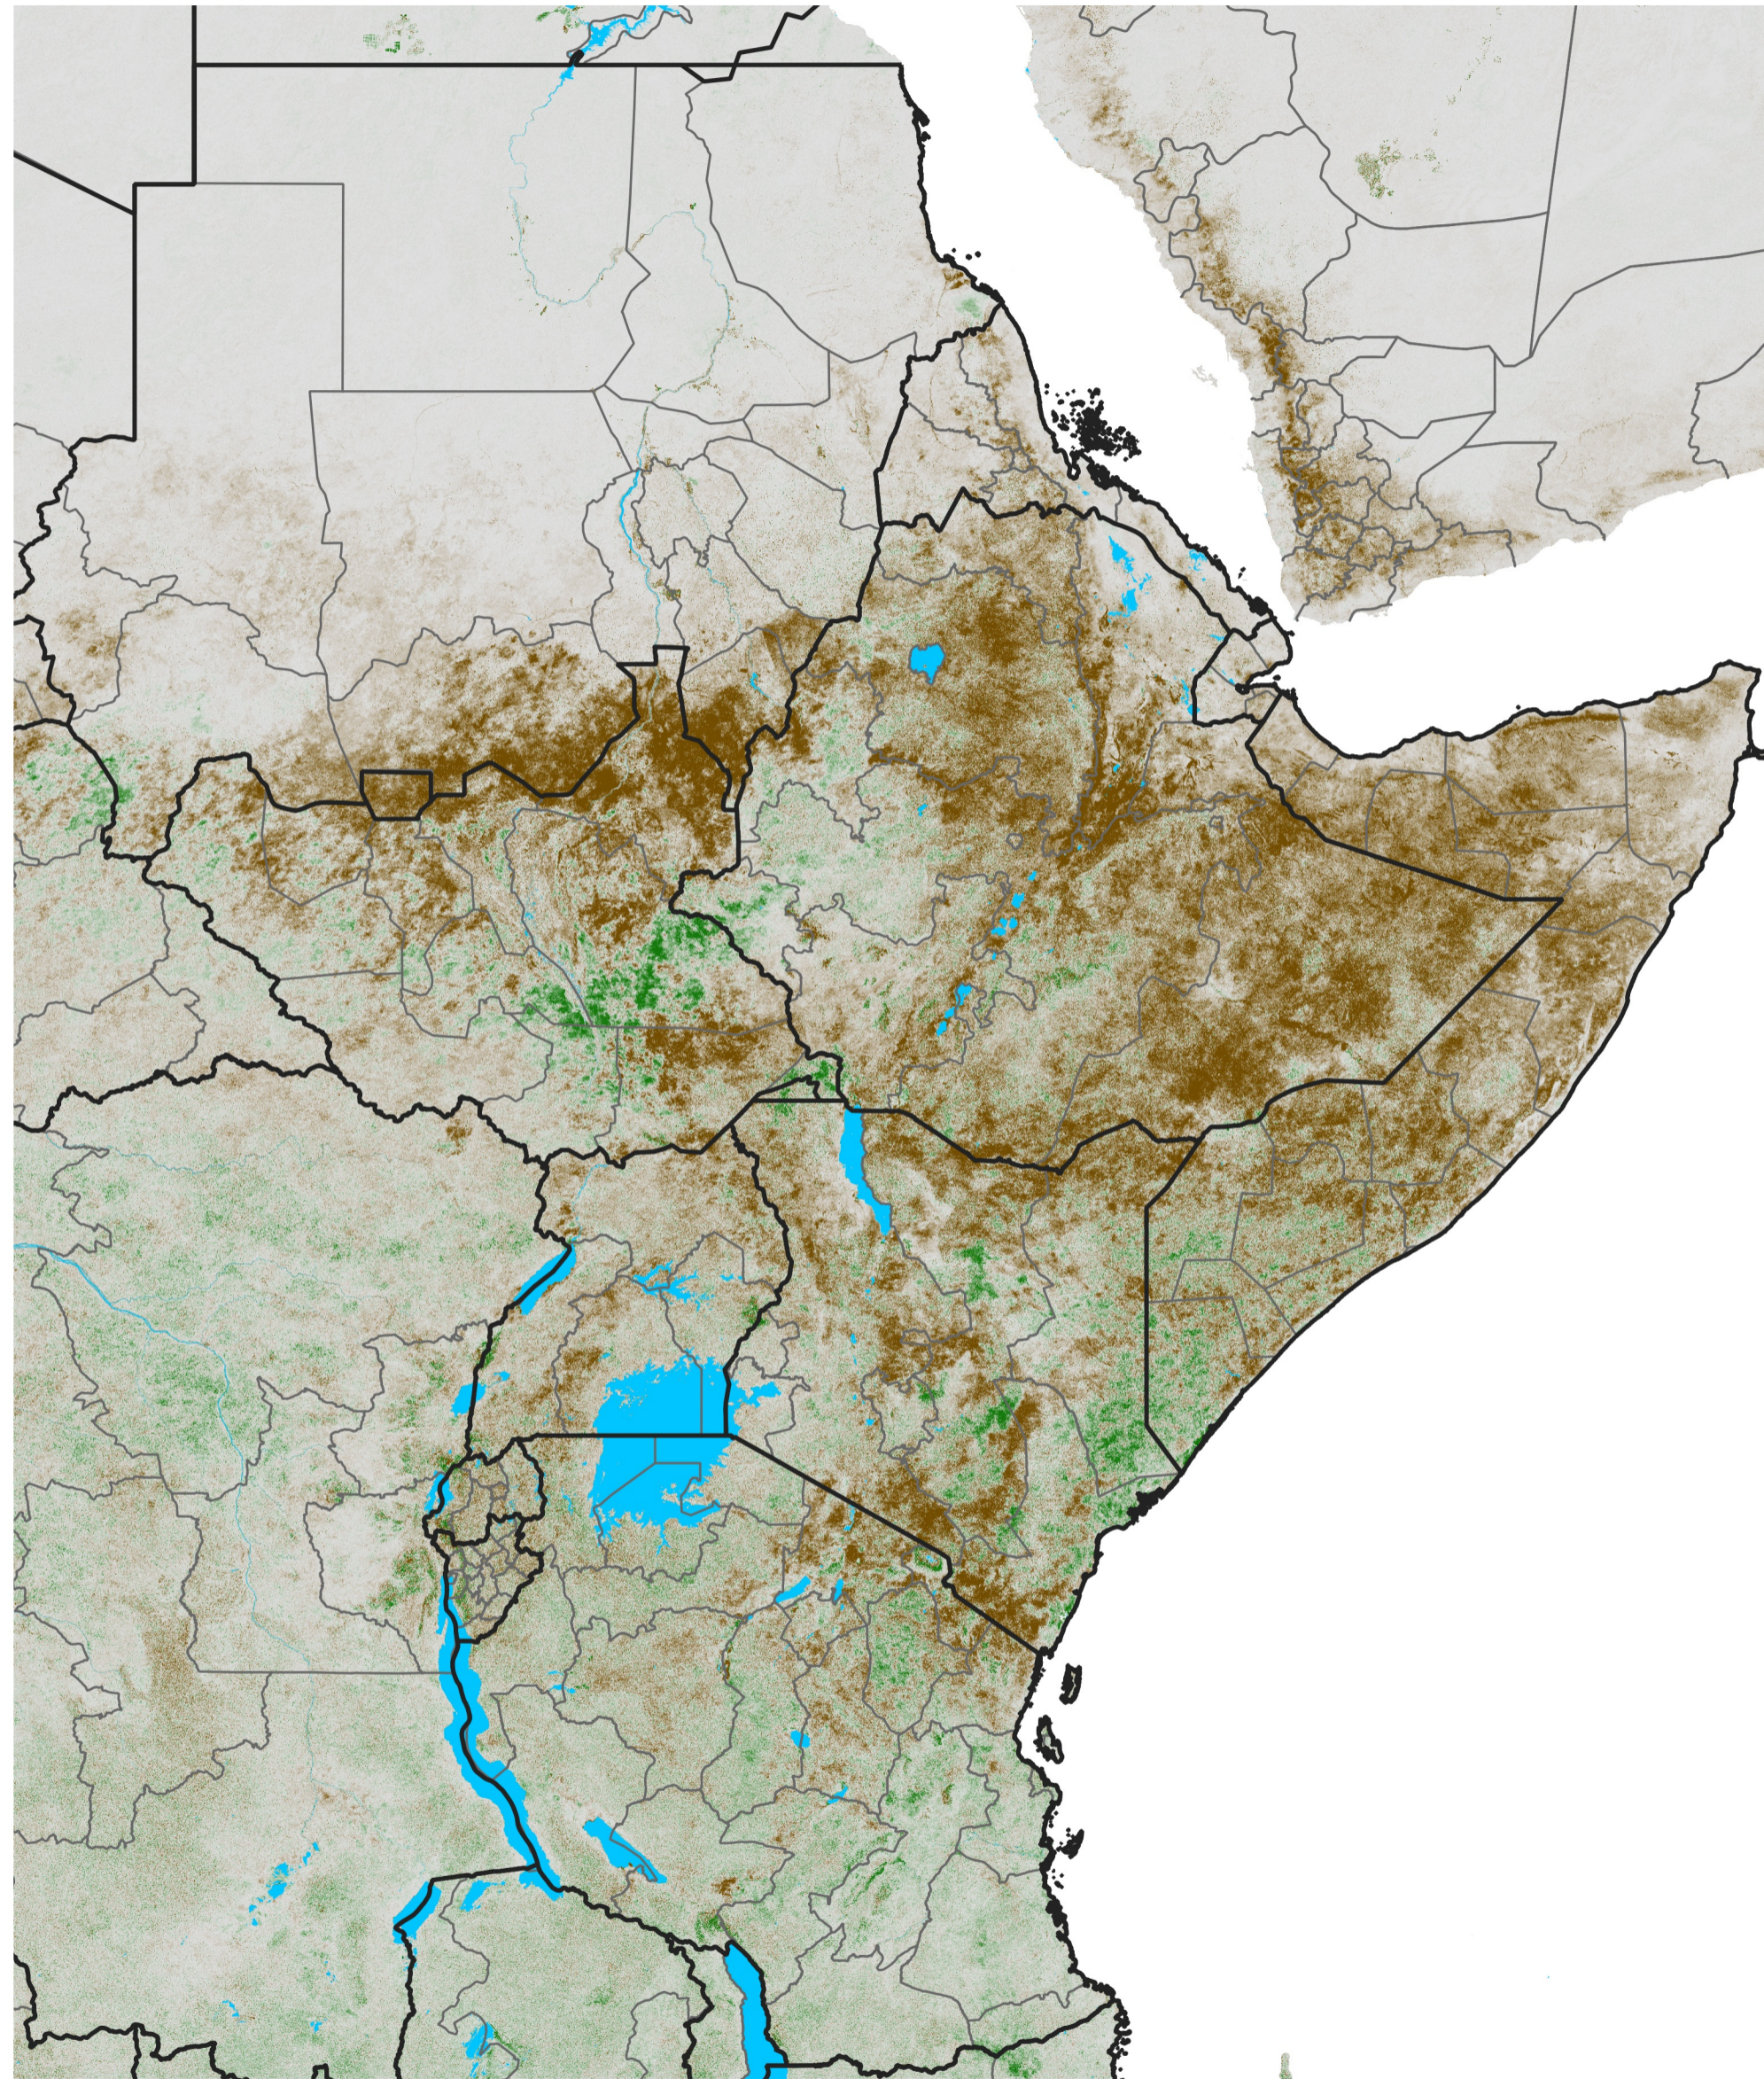

# East Africa NDVI Difference

2022 minus 2021

Period 28 / May 11 - 20, 2022

## NDVI Difference

< -0.3   -0.2   -0.1   -0.05   0.05   0.1   0.2   >0.3

Negative

No Difference

Positive