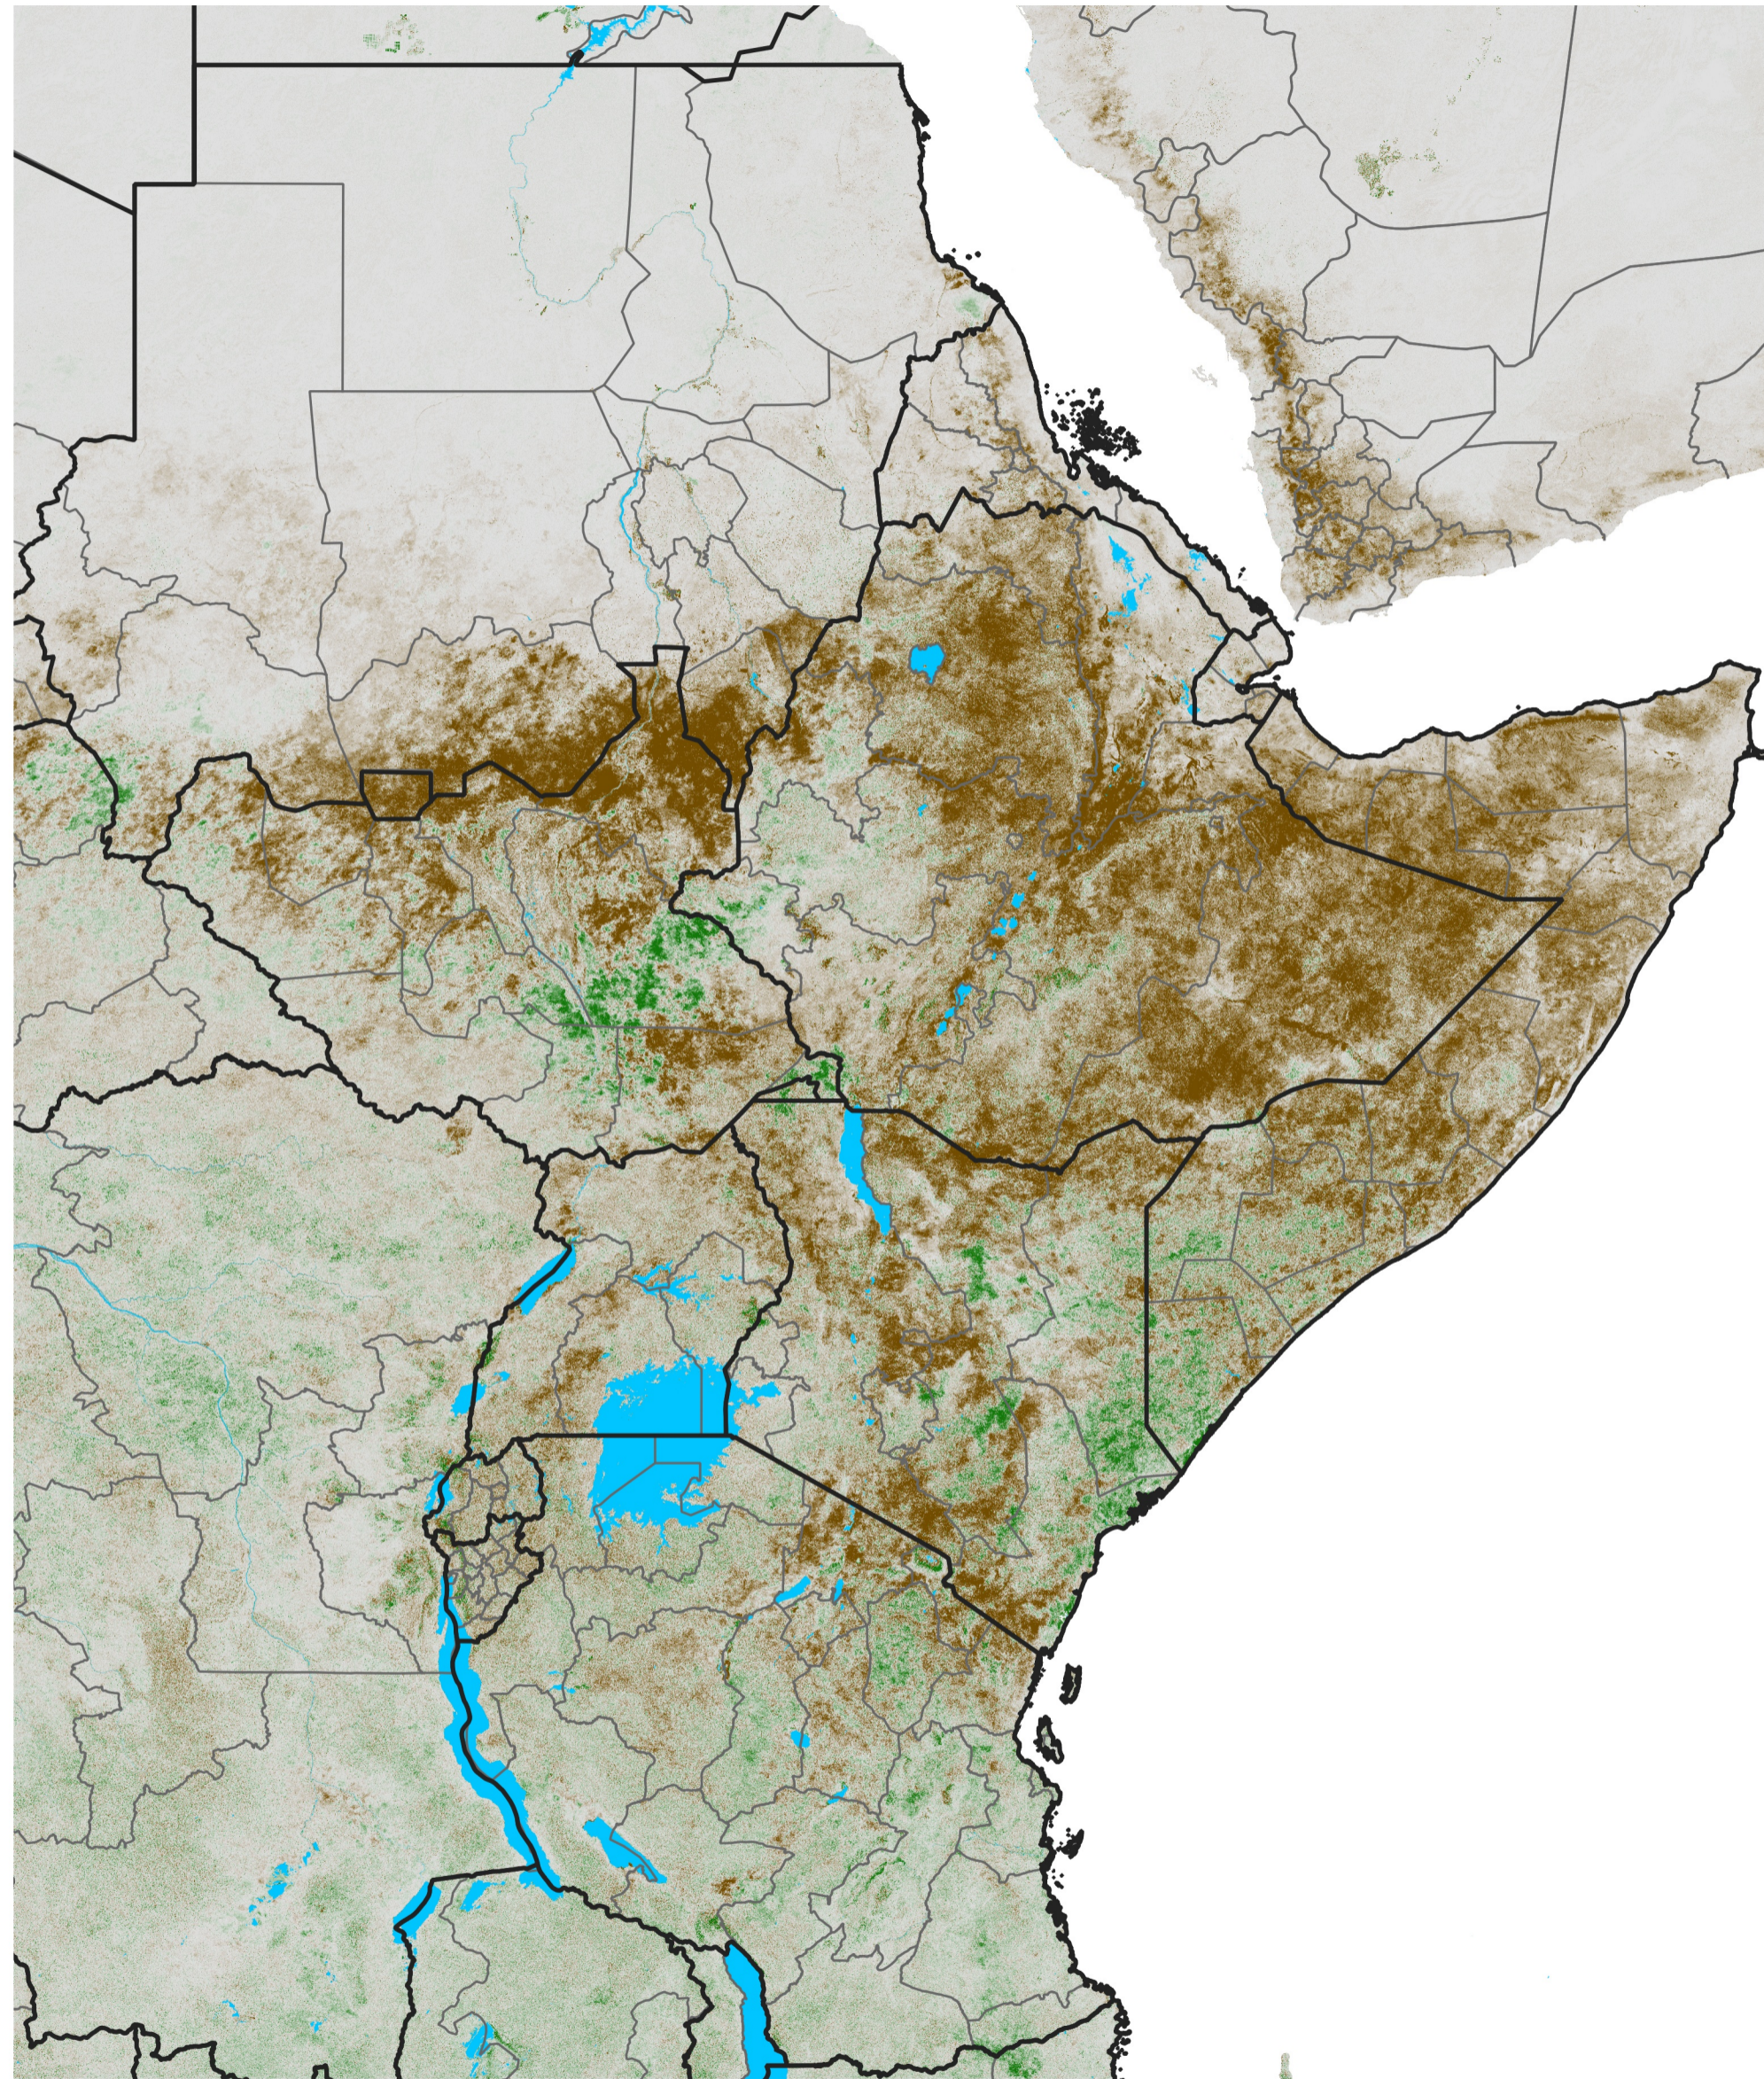

East Africa NDVI Difference

2022 minus 2021

Period 29 / May 16 - 25, 2022

NDVI Difference

< -0.3 -0.2 -0.1 -0.05 0.05 0.1 0.2 >0.3

Negative

No Difference

Positive